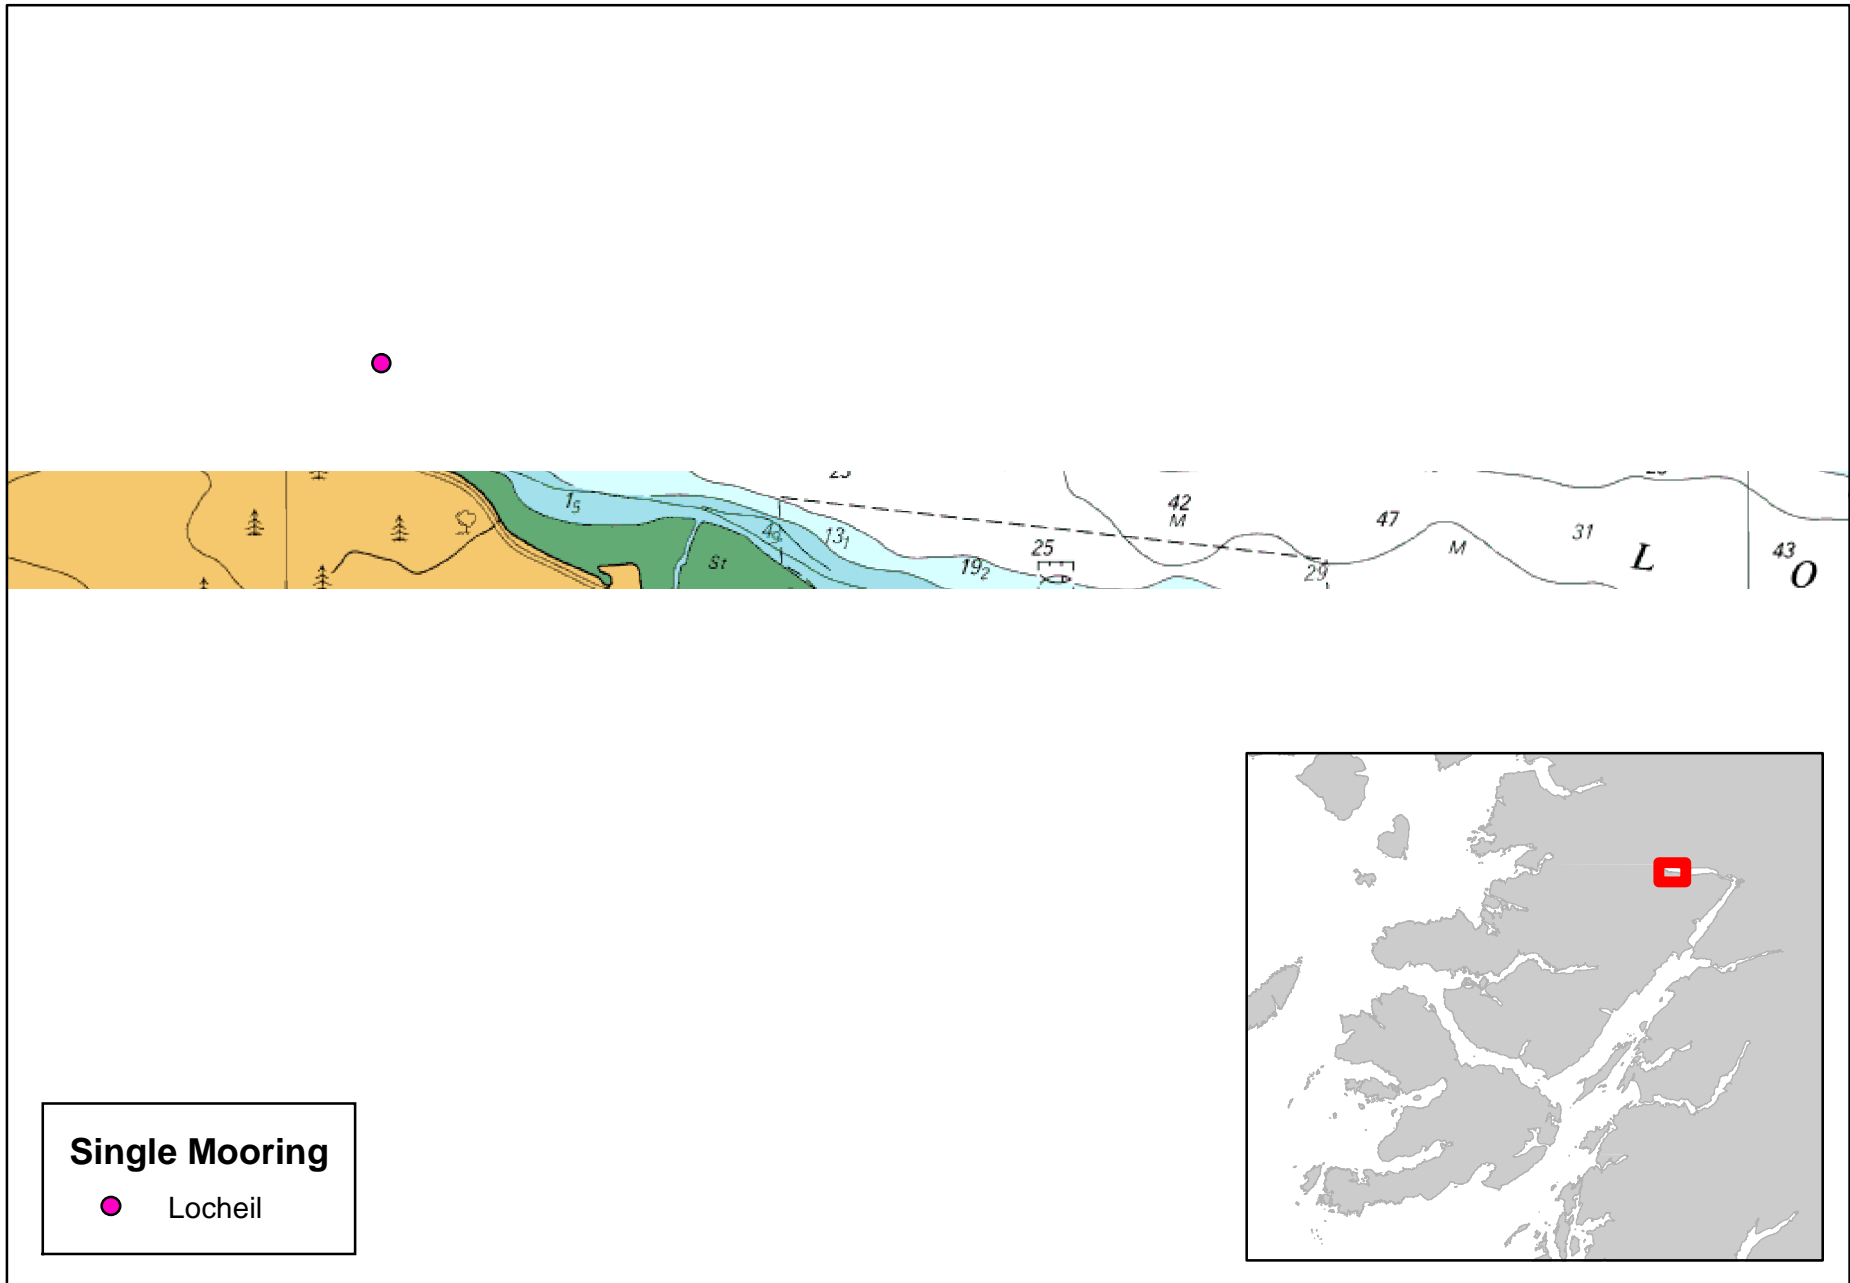

# Annex One to Licence Number 06769/19/0

Chart showing the location of the licensed activity

## Mooring Areas

- Achintore & Pier
- Camas na Gaul
- Corpach
- Rubha Archapubuil

**Single Mooring**

● Locheil