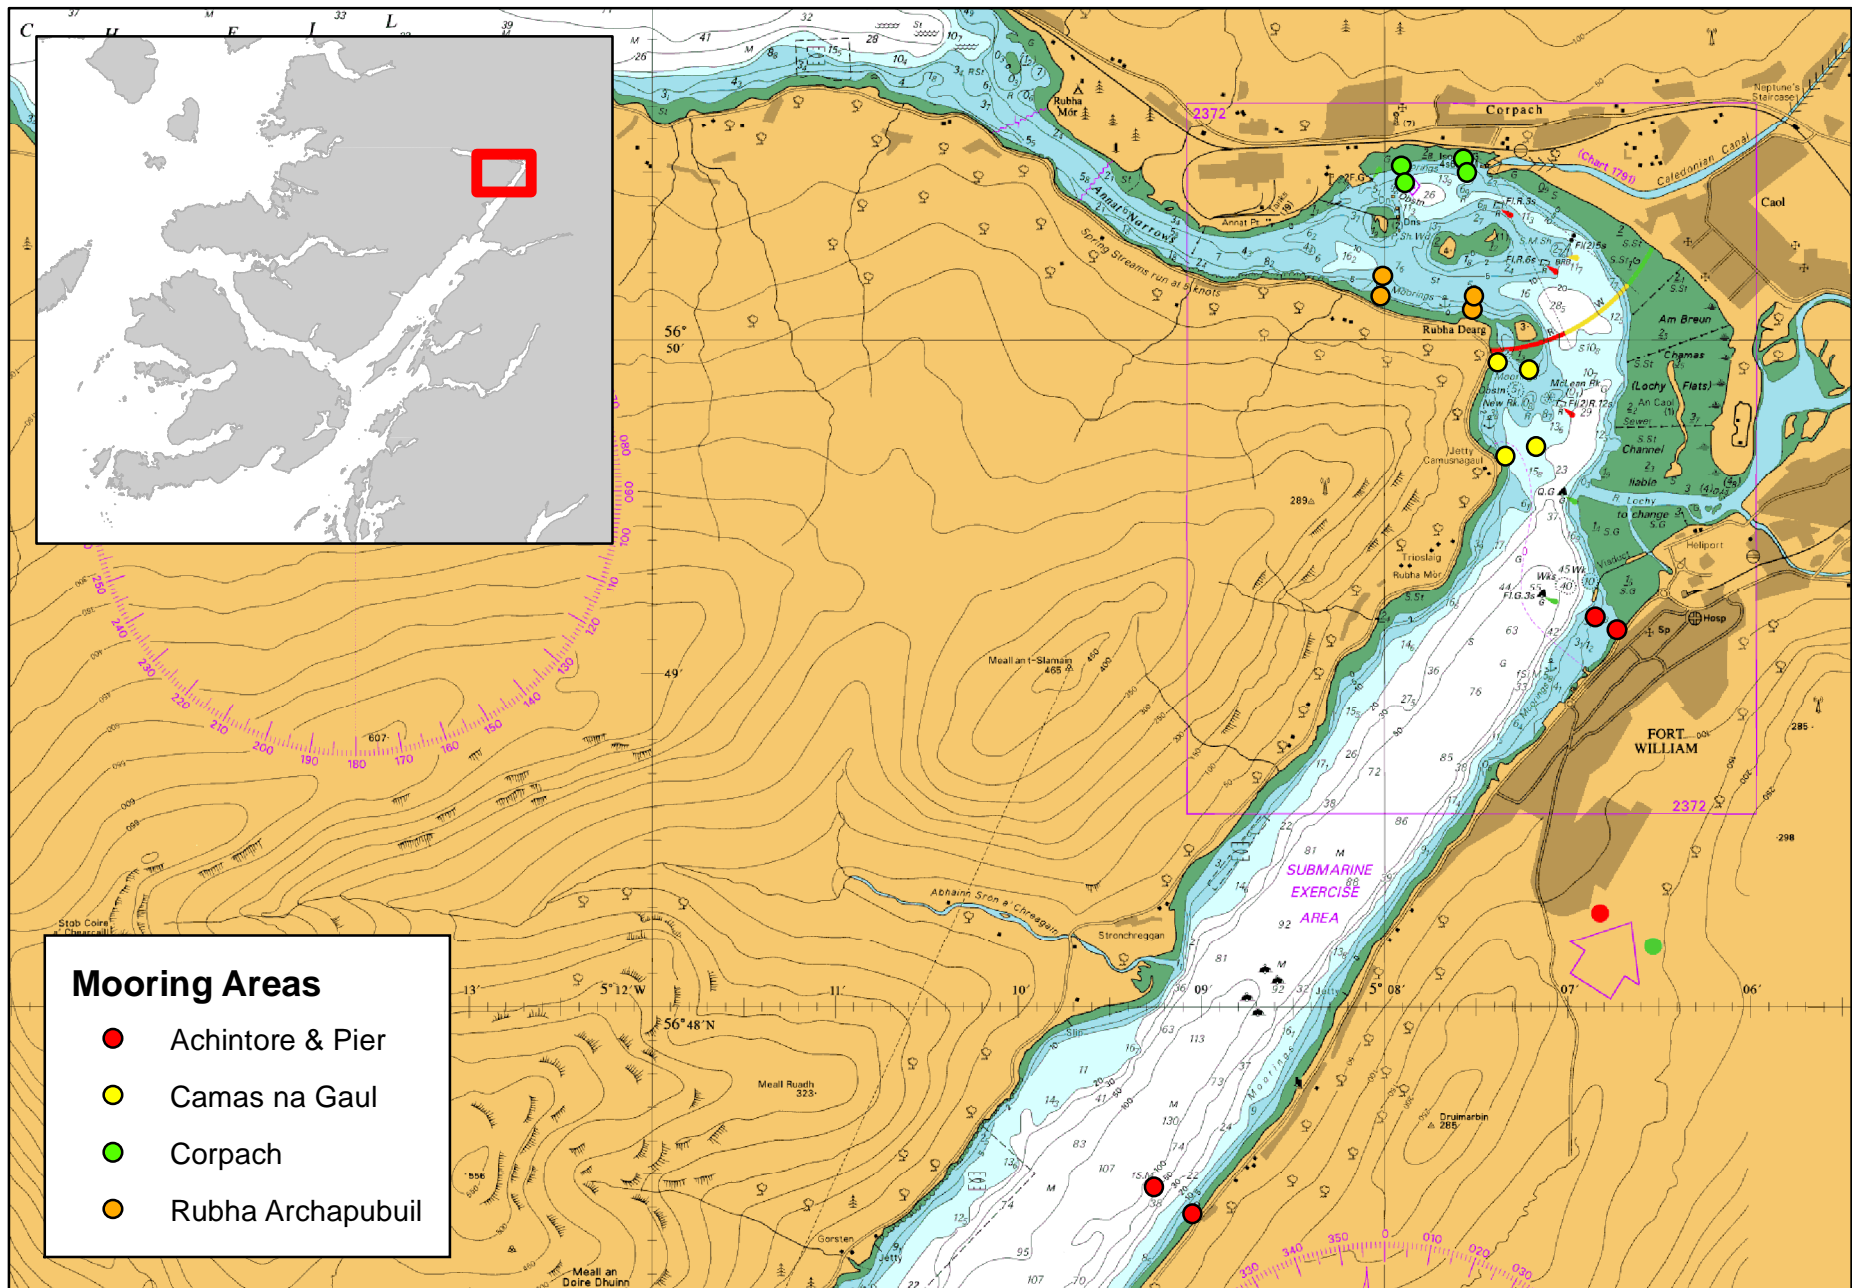

# Annex One to Licence Number 06769/19/0

Chart showing the location of the licensed activity

## Mooring Areas

- Achintore & Pier
- Camas na Gaul
- Corpach
- Rubha Archapubuil

**Single Mooring**

● Locheil