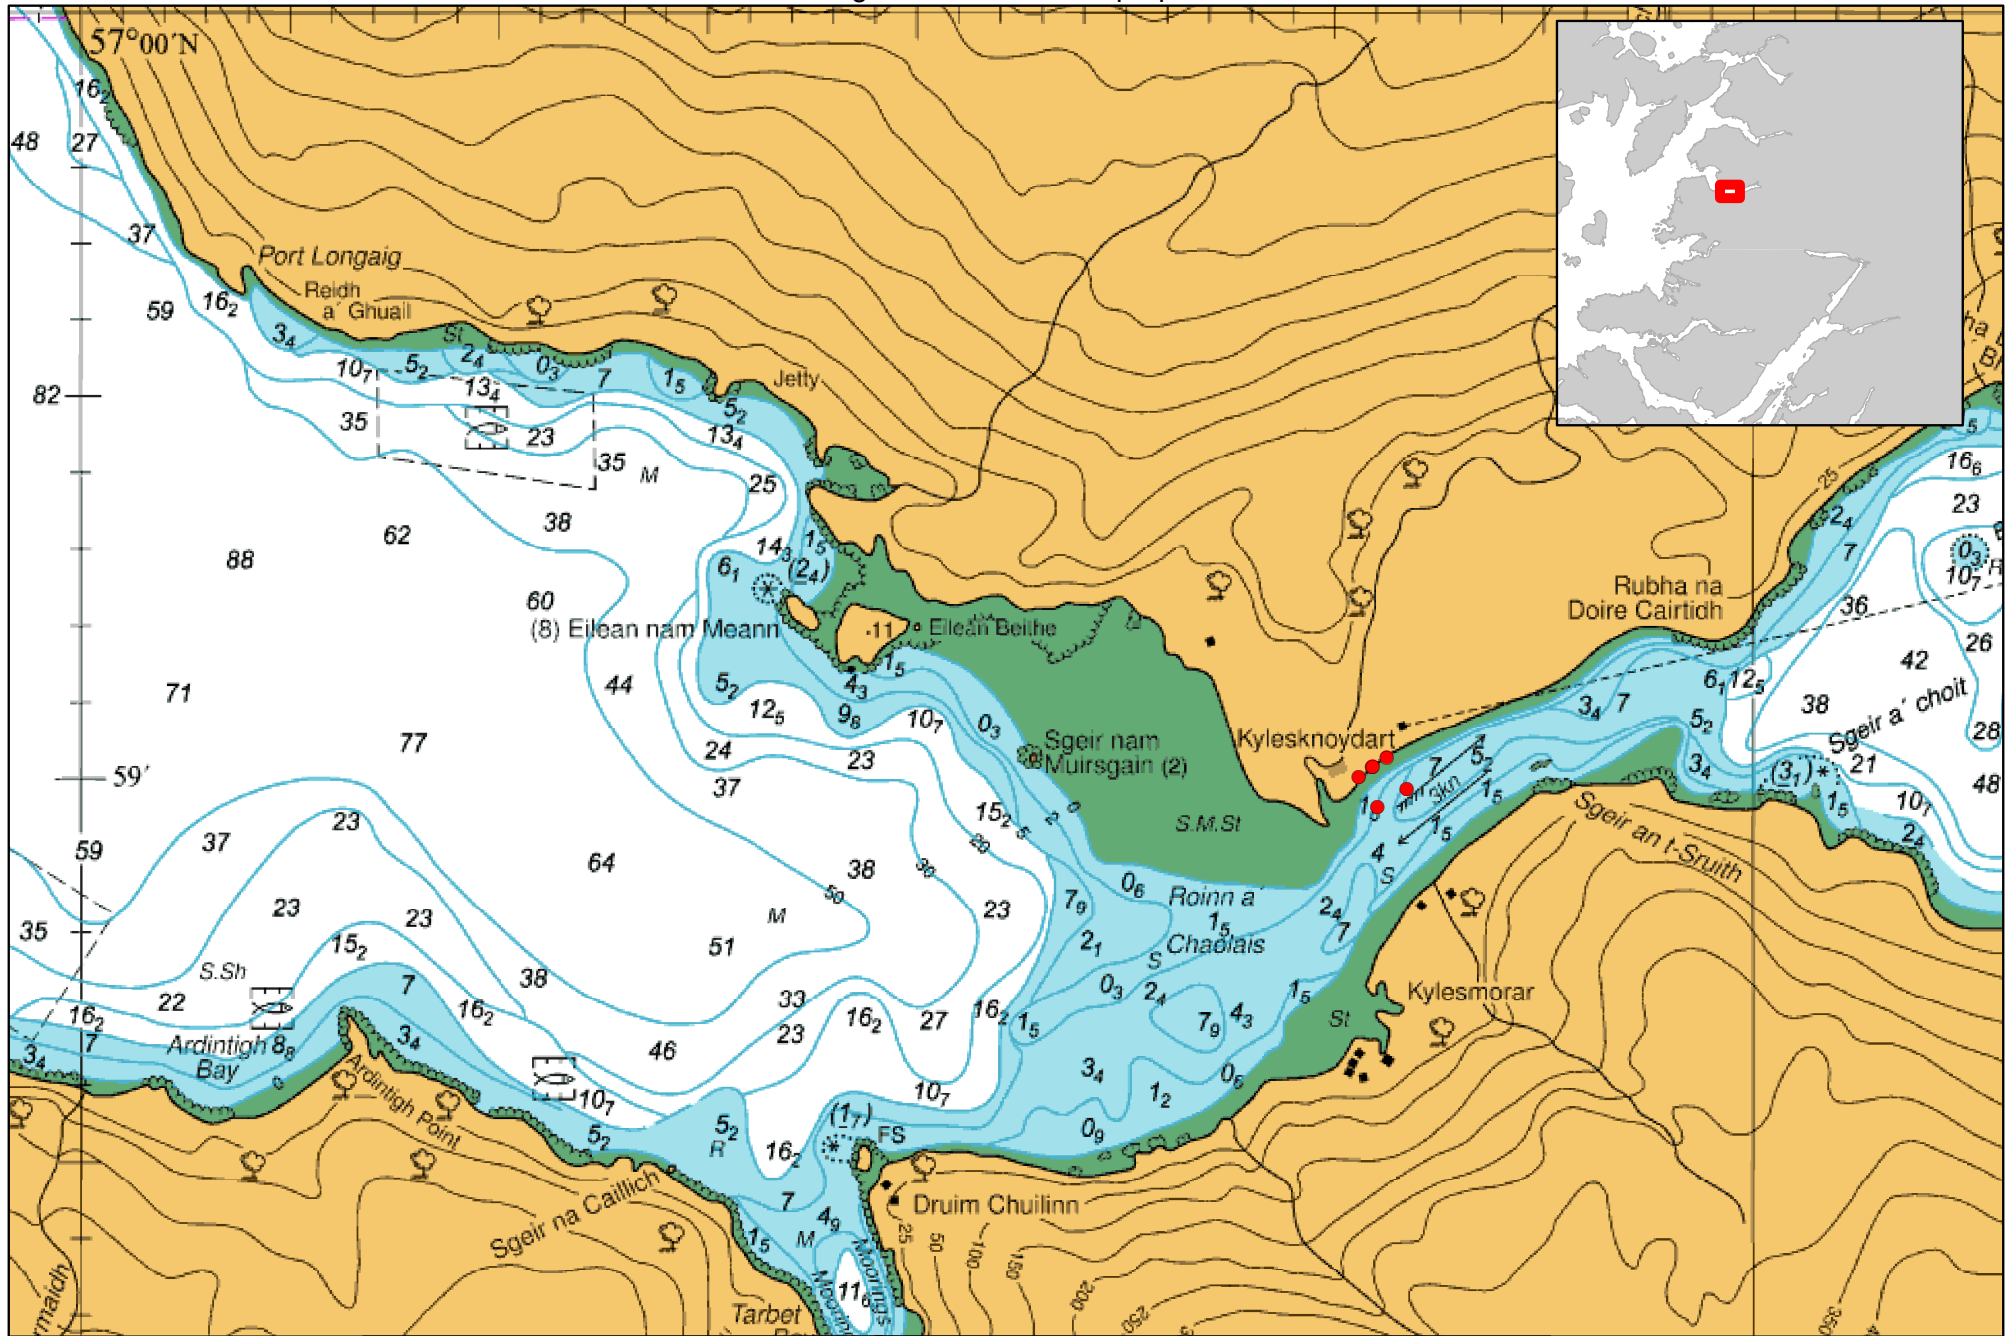

Annex One to Licence 06971/19/0.  
Chart showing the location of the proposed works.

NOT FOR NAVIGATION. Created by Scottish Government (Marine Scotland) 2019.  
© Crown Copyright, All rights reserved. OceanWise Licence No. EK001-20140401. Ordnance Survey Licence No. 100024655.