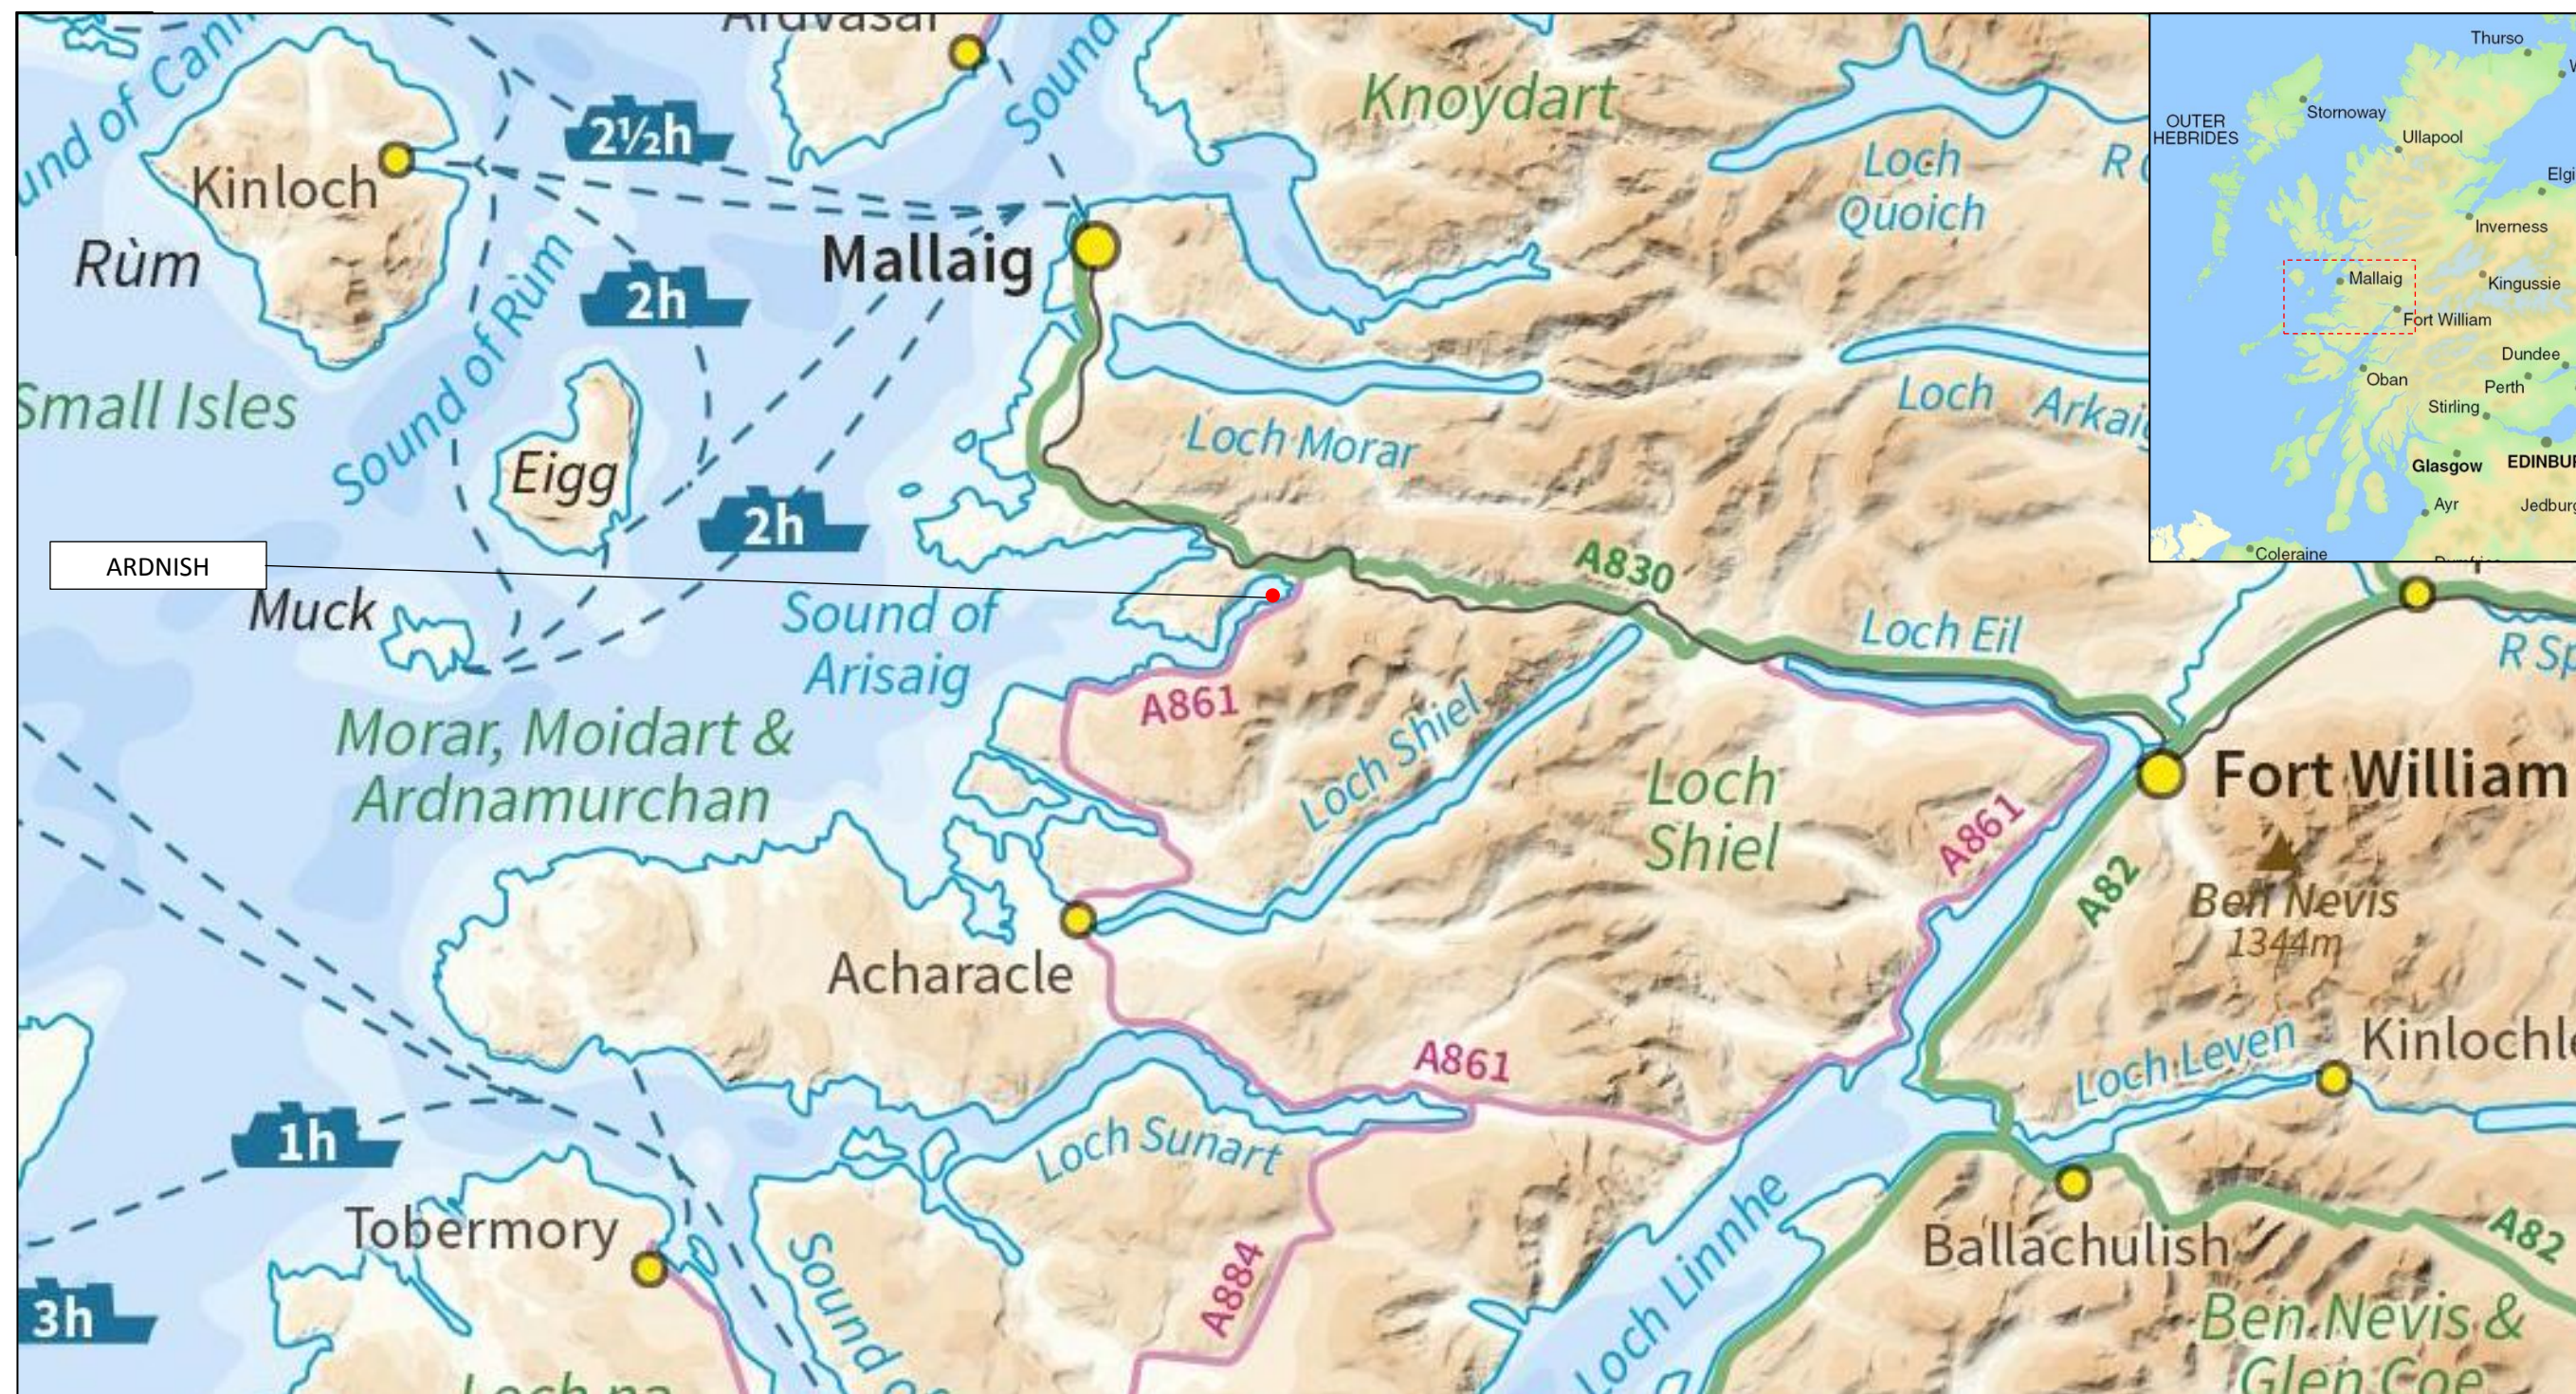

ANNEX ONE to Licence 07263/20/0.  
 Chart showing the location of the licensed activity.

ARDNISH:	LOCHAILORT, LOCHABER	Key							
GENERAL VIEW:	ORDNANCE SURVEY MAP			Scale	Date	Drawn	Approved	Revision No.	Status
Figure 1:	General view and location of Ardnish			Not to Scale	20/08/2015	KS	CR	001	Final