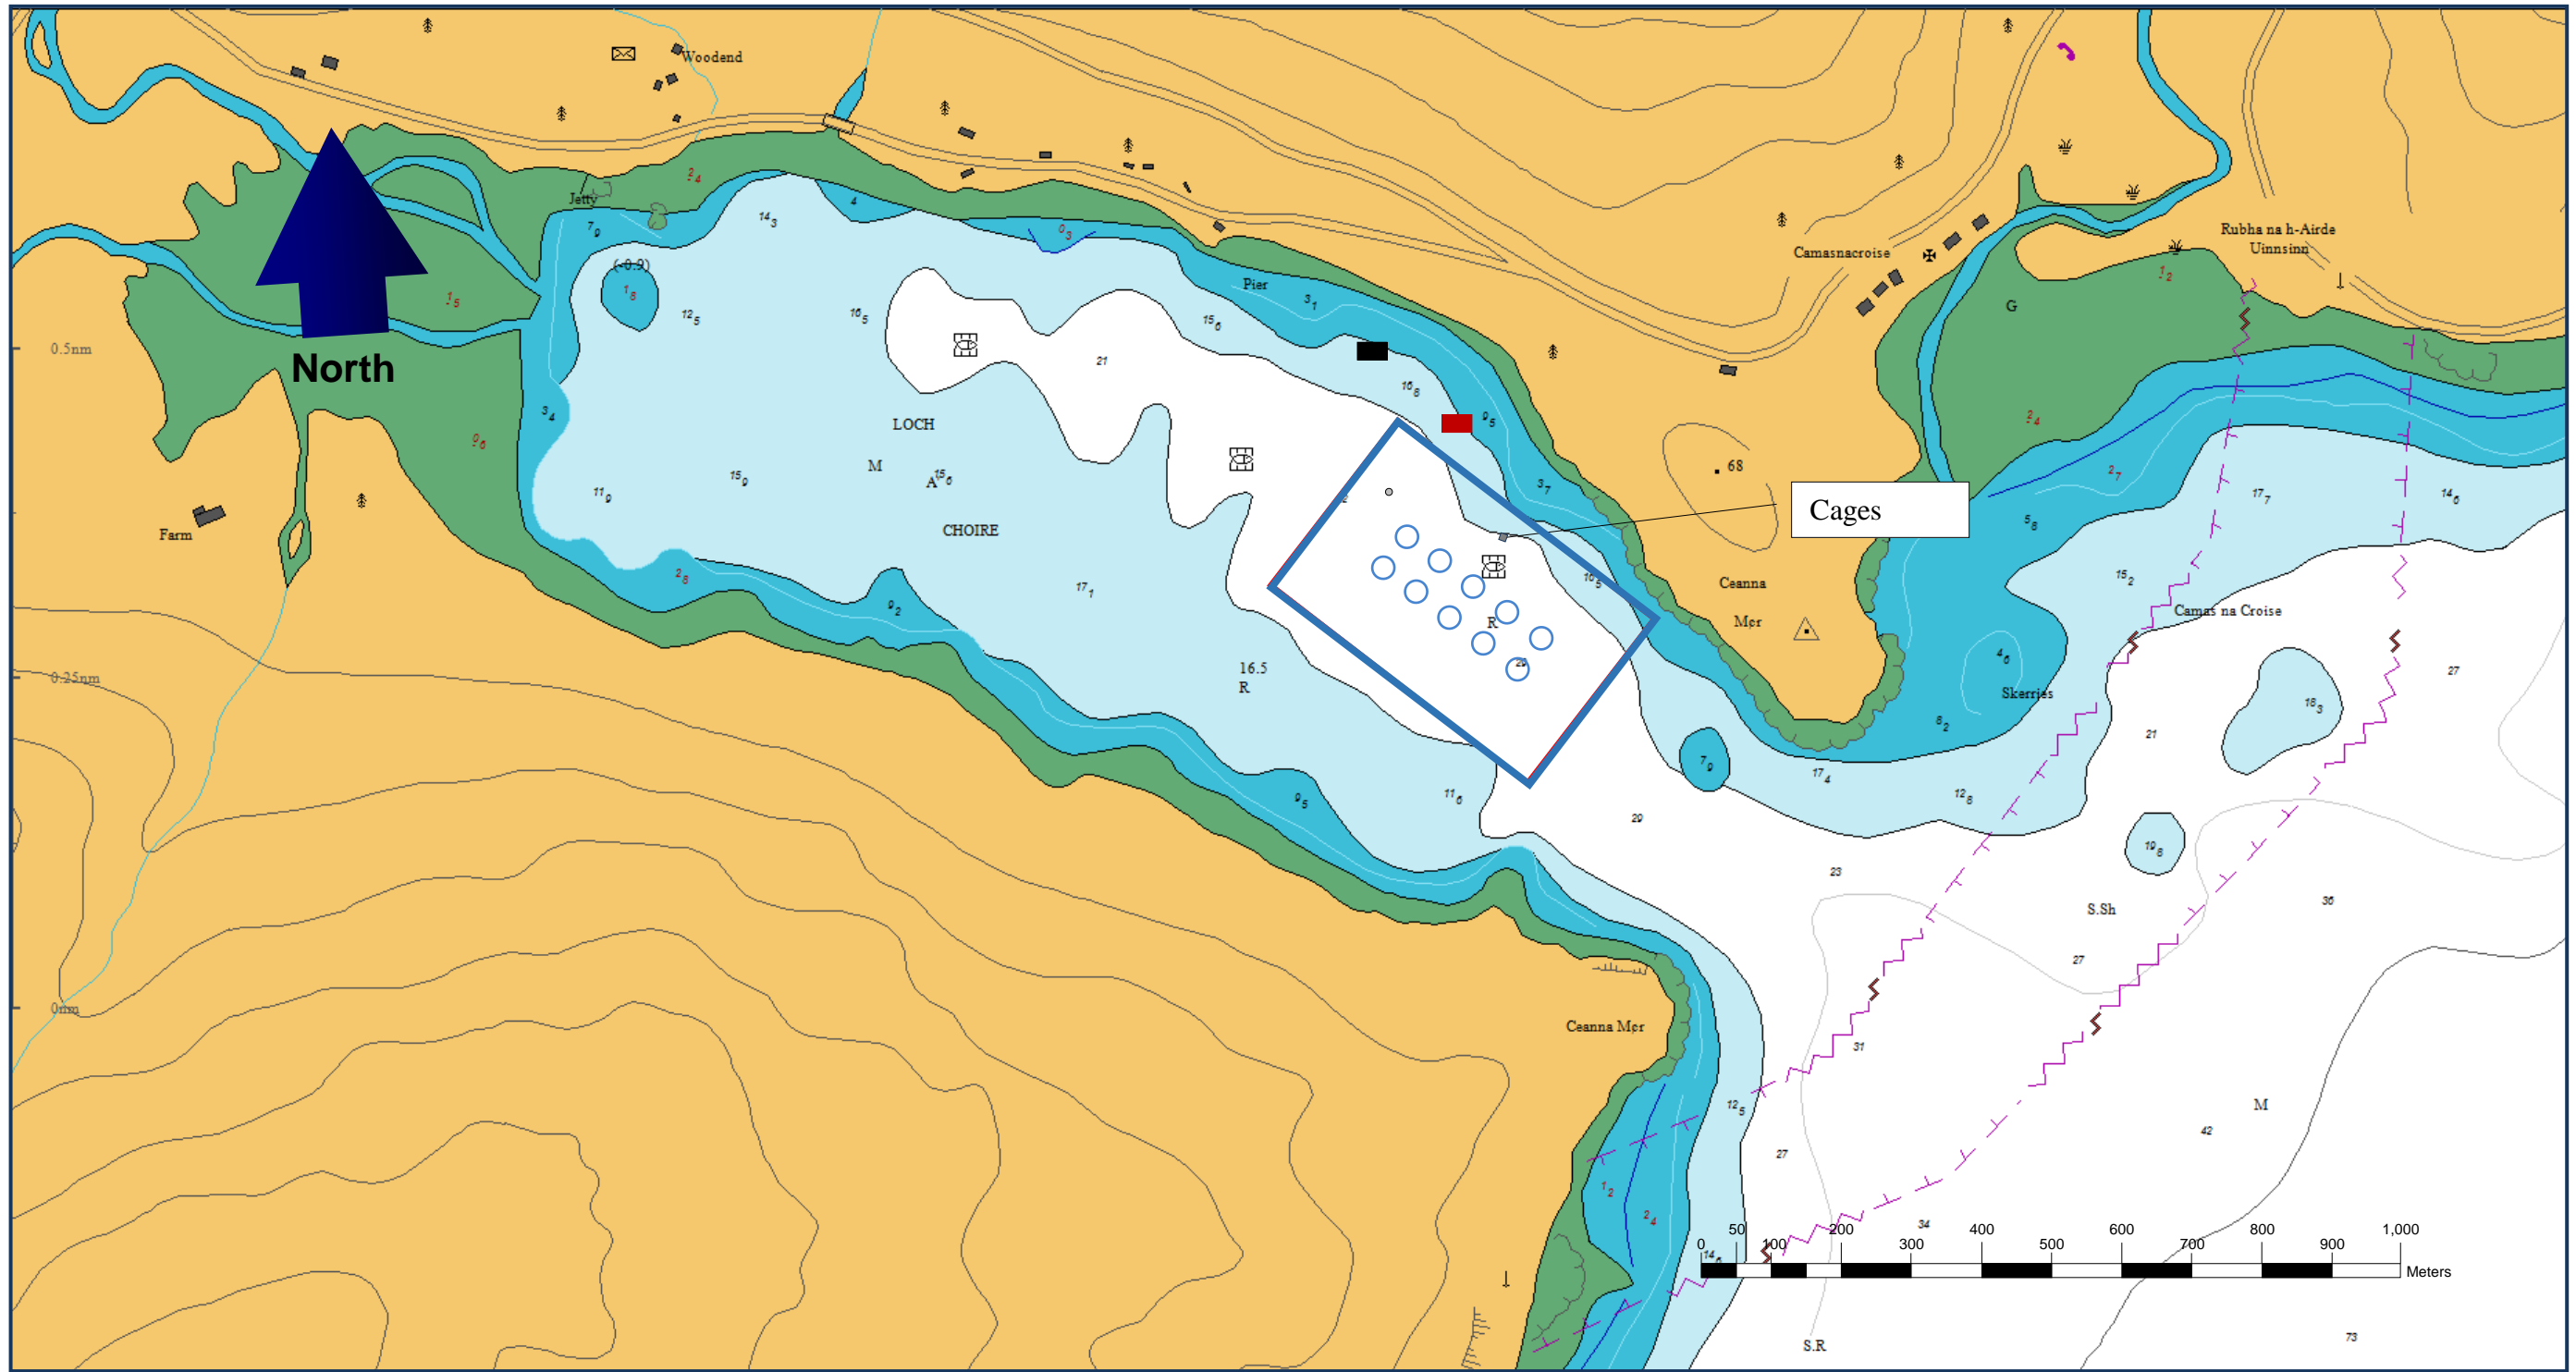

LOCH A CHOIRE: MORVERN	Key:	Not to scale	30/10/2018	KW	KW	0001	Final
GENERAL VIEW: ORDNANCE SURVEY MAP		Scale	Date	Drawn	Checked	Revision No.	Status
Figure 1		Location of Loch a' Choire.					

KINGAIRLOCH: LOCH A CHOIRE, MORVERN
 LOCATION PLAN: ORDNANCE SURVEY MAP
 Figure 2 General view of Kingairloch Fish Farm

Key:

	Fish Farm Location.
---	---------------------

1:25,000	30/10/2018	KW	KW	0001	Final
Scale	Date	Drawn	Checked	Revision No.	Status

KINGAIRLOCH: LOCH A CHOIRE, MORVERN
ADMIRALTY CHART EXTRACT OF SITE LOCATION
 Figure 3 Kingairloch Fish Farm with Raft Positions.

Key:		Existing cages
		Existing raft
		Proposed Raft

1:10,000	30/10/2018	KW	KW	0001	Final
Scale	Date	Drawn	Checked	Revision No.	Status

KINGAIRLOCH: LOCH A CHOIRE, MORVERN
ADMIRALTY CHART EXTRACT OF SITE LOCATION
 Figure 4 Kingairloch Fish Farm with Raft Positions

Key:	  	Existing Equipment
		Existing Raft
		Proposed Raft

1:10,000	30/10/2018	KW	KW	0001	Final
Scale	Date	Drawn	Checked	Revision No.	Status

Raft Co-ordinates - Proposed

DGPS Position

Mooring 56° 36.842'N 005° 29.854'W 185479.340E 752381.801N