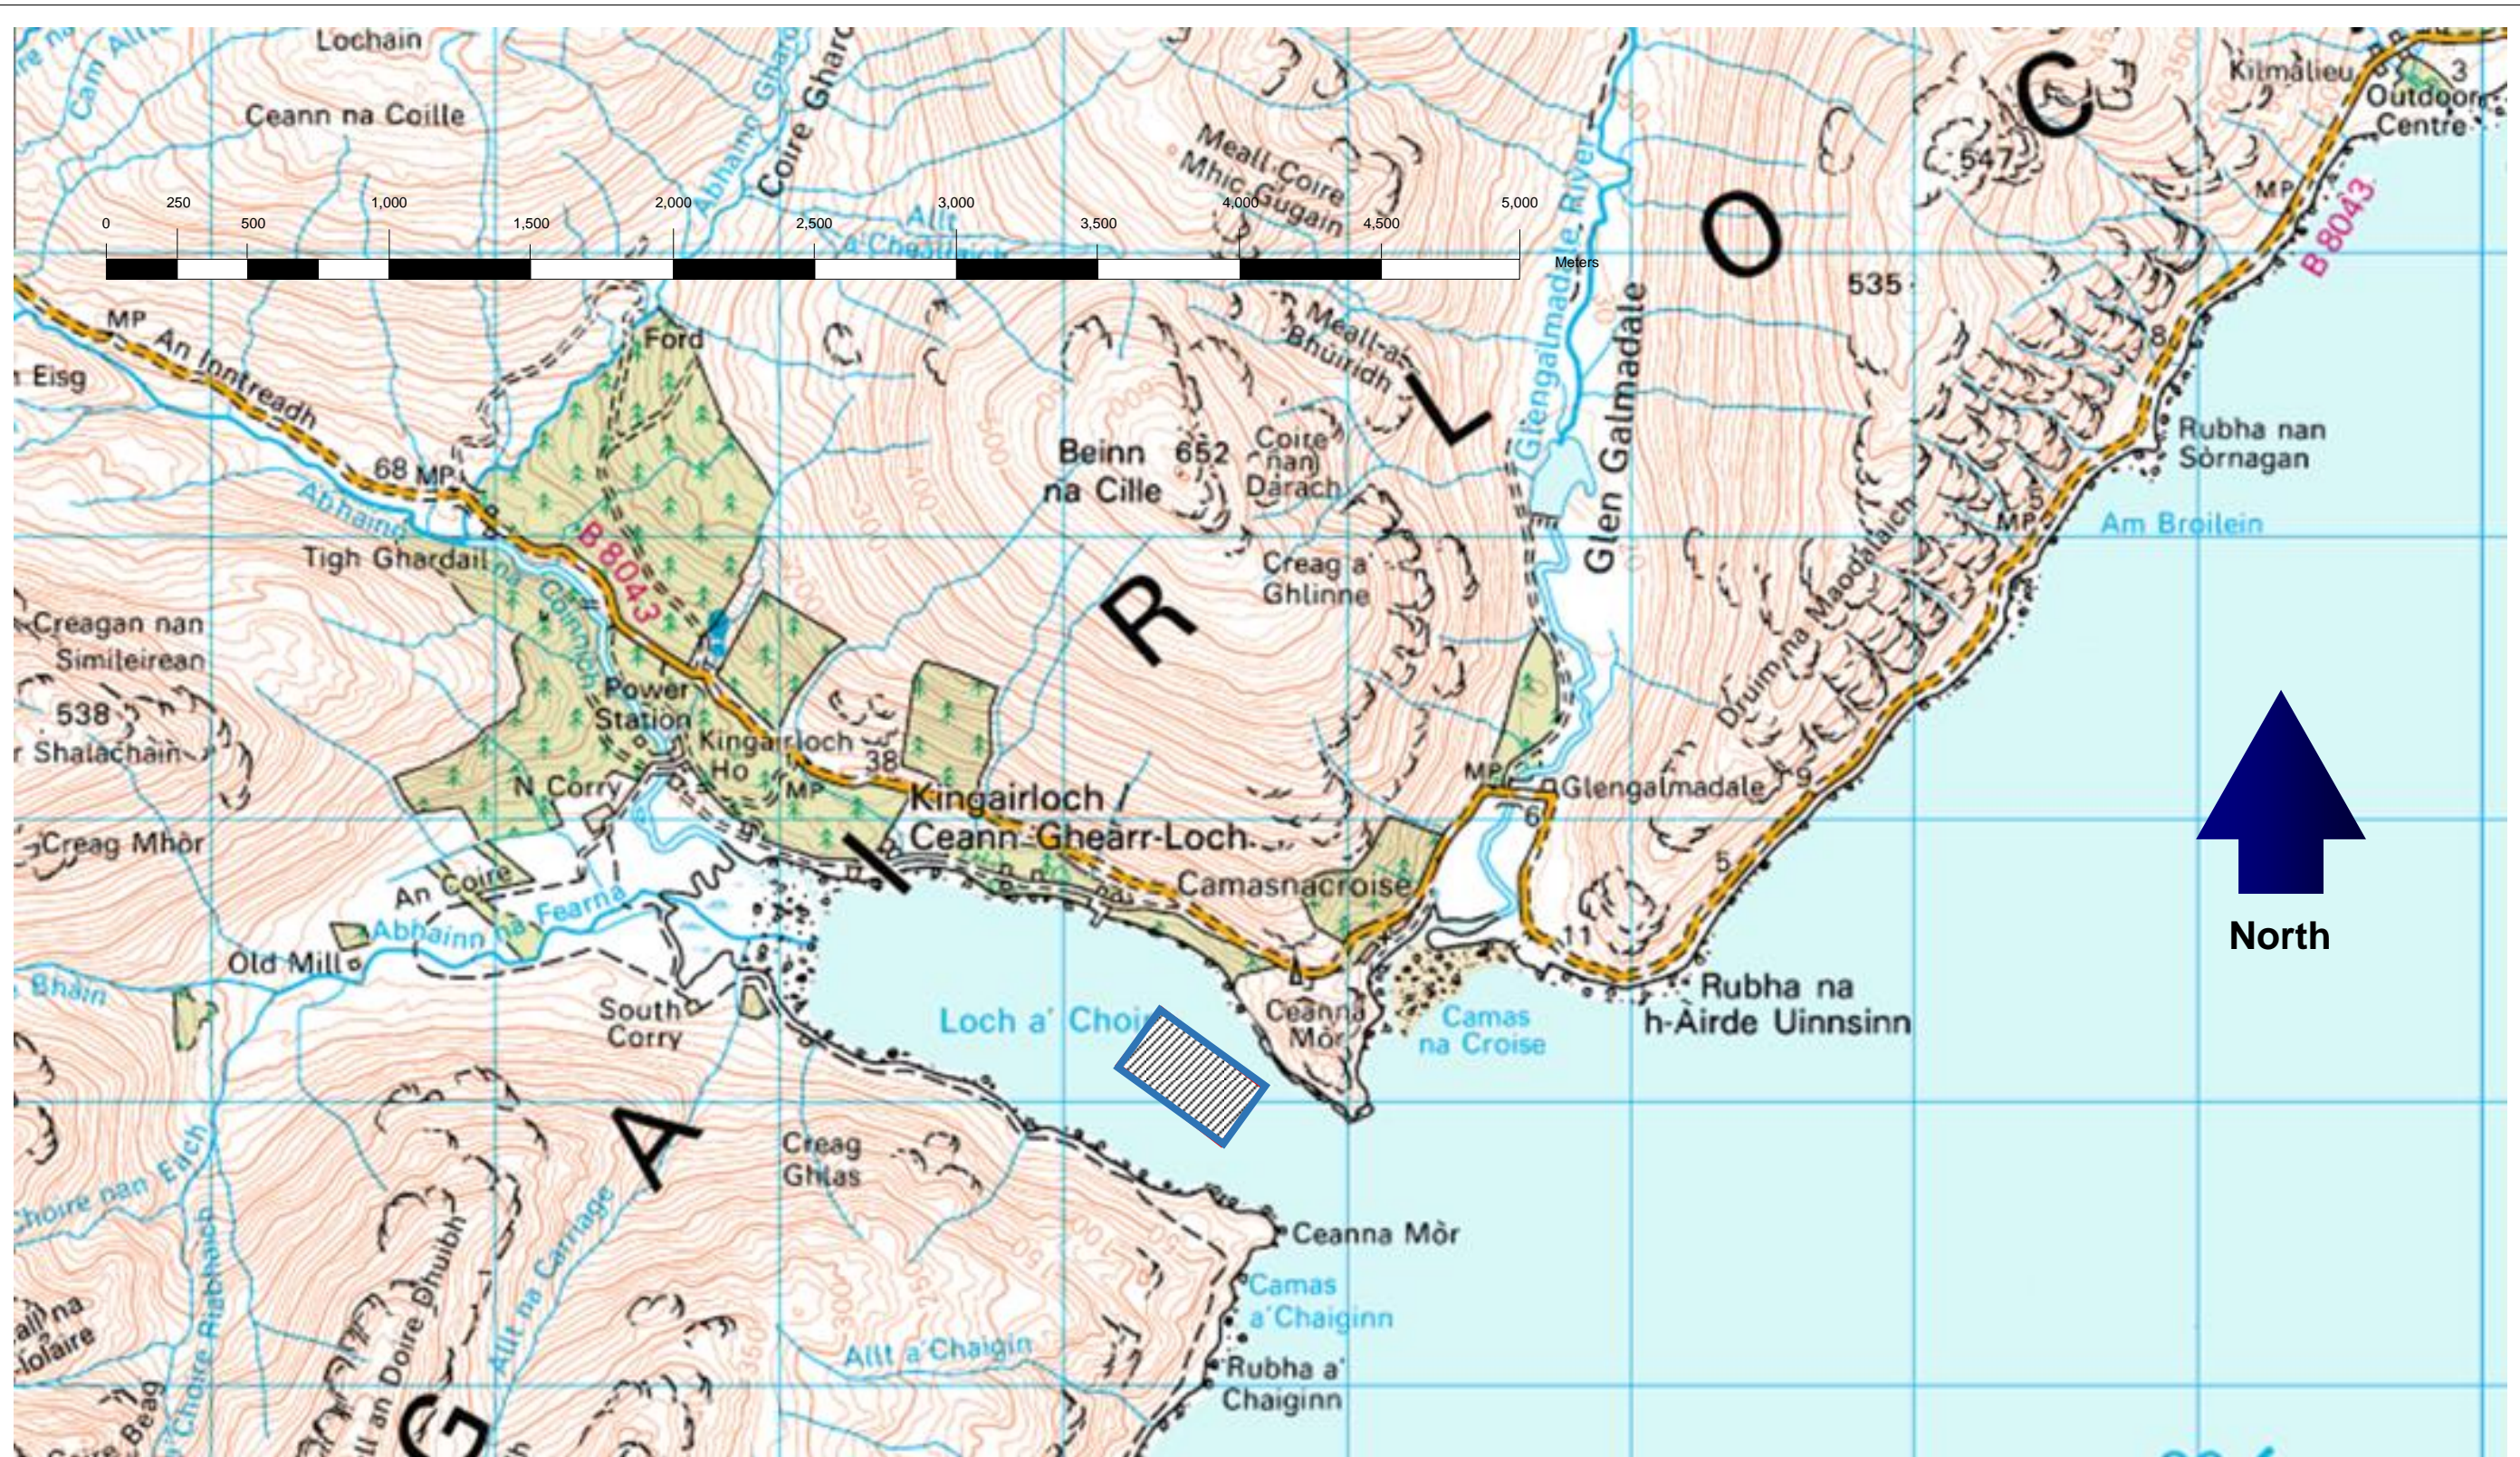

LOCH A CHOIRE: MORVERN	Key:	Not to scale	30/10/2018	KW	KW	0001	Final
GENERAL VIEW: ORDNANCE SURVEY MAP		Scale	Date	Drawn	Checked	Revision No.	Status
Figure 1		Location of Loch a' Choire.					

KINGAIRLOCH: LOCH A CHOIRE, MORVERN
 LOCATION PLAN: ORDNANCE SURVEY MAP
 Figure 2 General view of Kingairloch Fish Farm

Key:

	Fish Farm Location.
---	---------------------

1:25,000	30/10/2018	KW	KW	0001	Final
Scale	Date	Drawn	Checked	Revision No.	Status

KINGAIRLOCH: LOCH A CHOIRE, MORVERN
ADMIRALTY CHART EXTRACT OF SITE LOCATION
 Figure 3 Kingairloch Fish Farm with Raft Positions.

Key:		Existing cages
		Existing raft
		Proposed Raft

1:10,000	30/10/2018	KW	KW	0001	Final
Scale	Date	Drawn	Checked	Revision No.	Status

KINGAIRLOCH: LOCH A CHOIRE, MORVERN
ADMIRALTY CHART EXTRACT OF SITE LOCATION
 Figure 4 Kingairloch Fish Farm with Raft Positions

Key:	  	Existing Equipment
		Existing Raft
		Proposed Raft

1:10,000	30/10/2018	KW	KW	0001	Final
Scale	Date	Drawn	Checked	Revision No.	Status

Raft Co-ordinates - Proposed

DGPS Position

Mooring 56° 36.842'N 005° 29.854'W 185479.340E 752381.801N