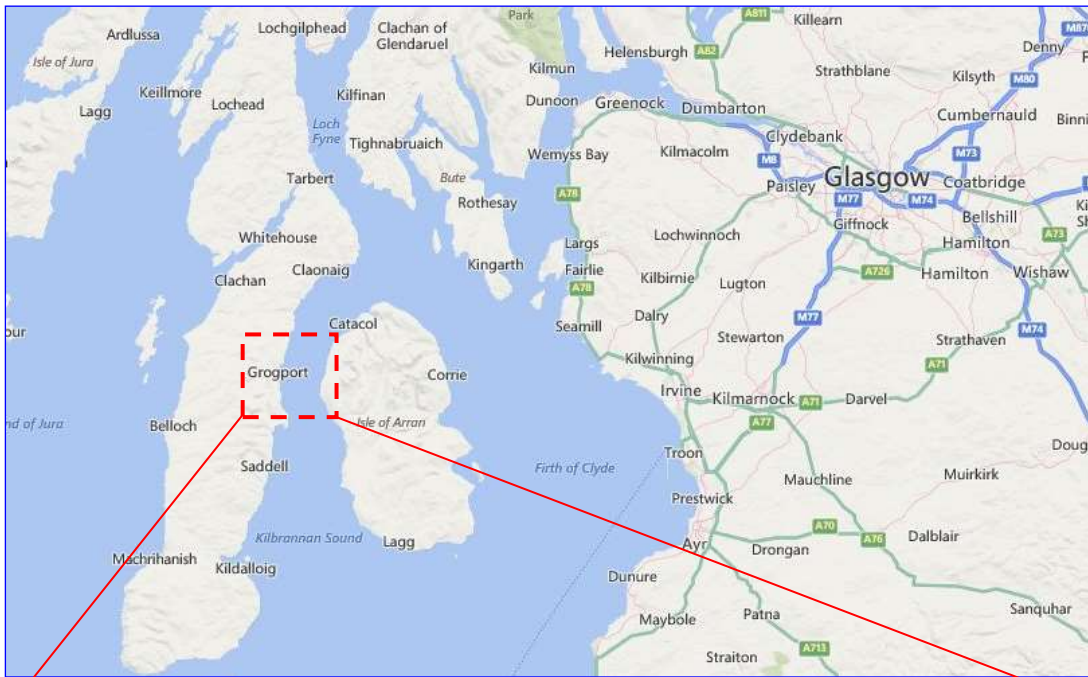

Location of Carradale Salmon Farm

10 * 120s at Carradale North and 10 * 120s at Carradale South

10 * 120s at Carradale North = Red dots

181630	641699
181630	641624
181630	641549
181630	641474
181630	641399
181705	641699
181705	641624
181705	641549
181705	641474
181705	641399