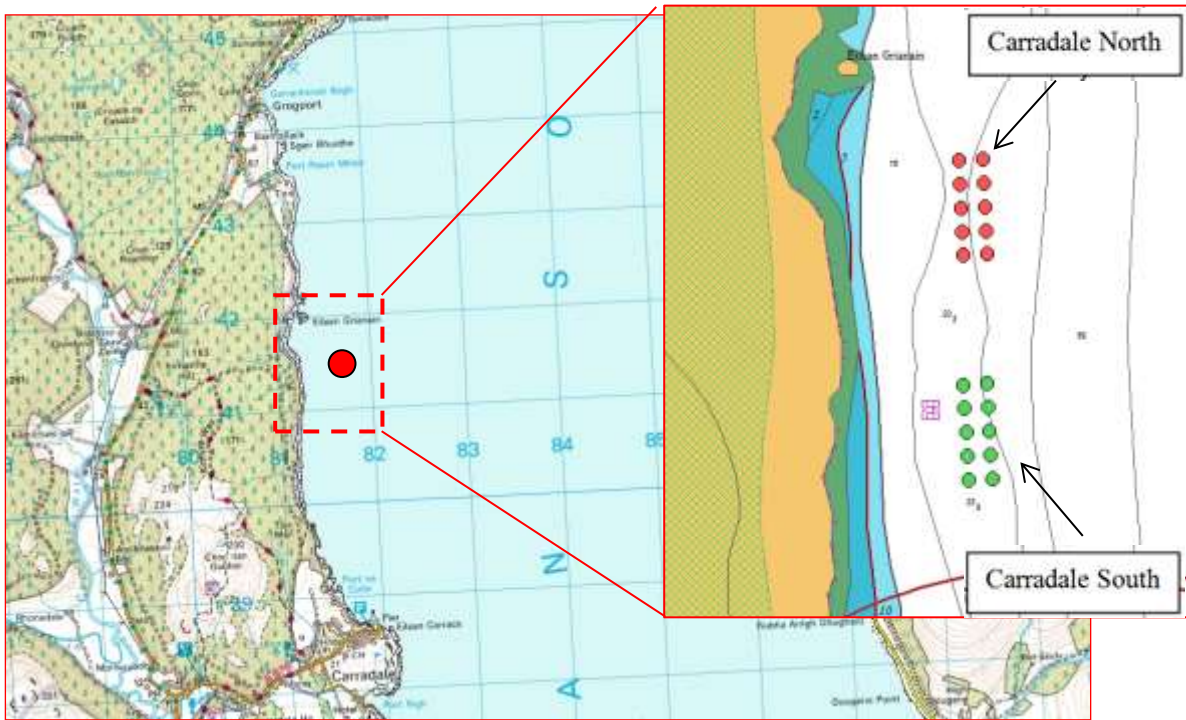

Location of Carradale Salmon Farm

10 * 120s at Carradale North and 10 * 120s at Carradale South

10 * 120s at Carradale North = Red dots

181630	641699
181630	641624
181630	641549
181630	641474
181630	641399
181705	641699
181705	641624
181705	641549
181705	641474
181705	641399