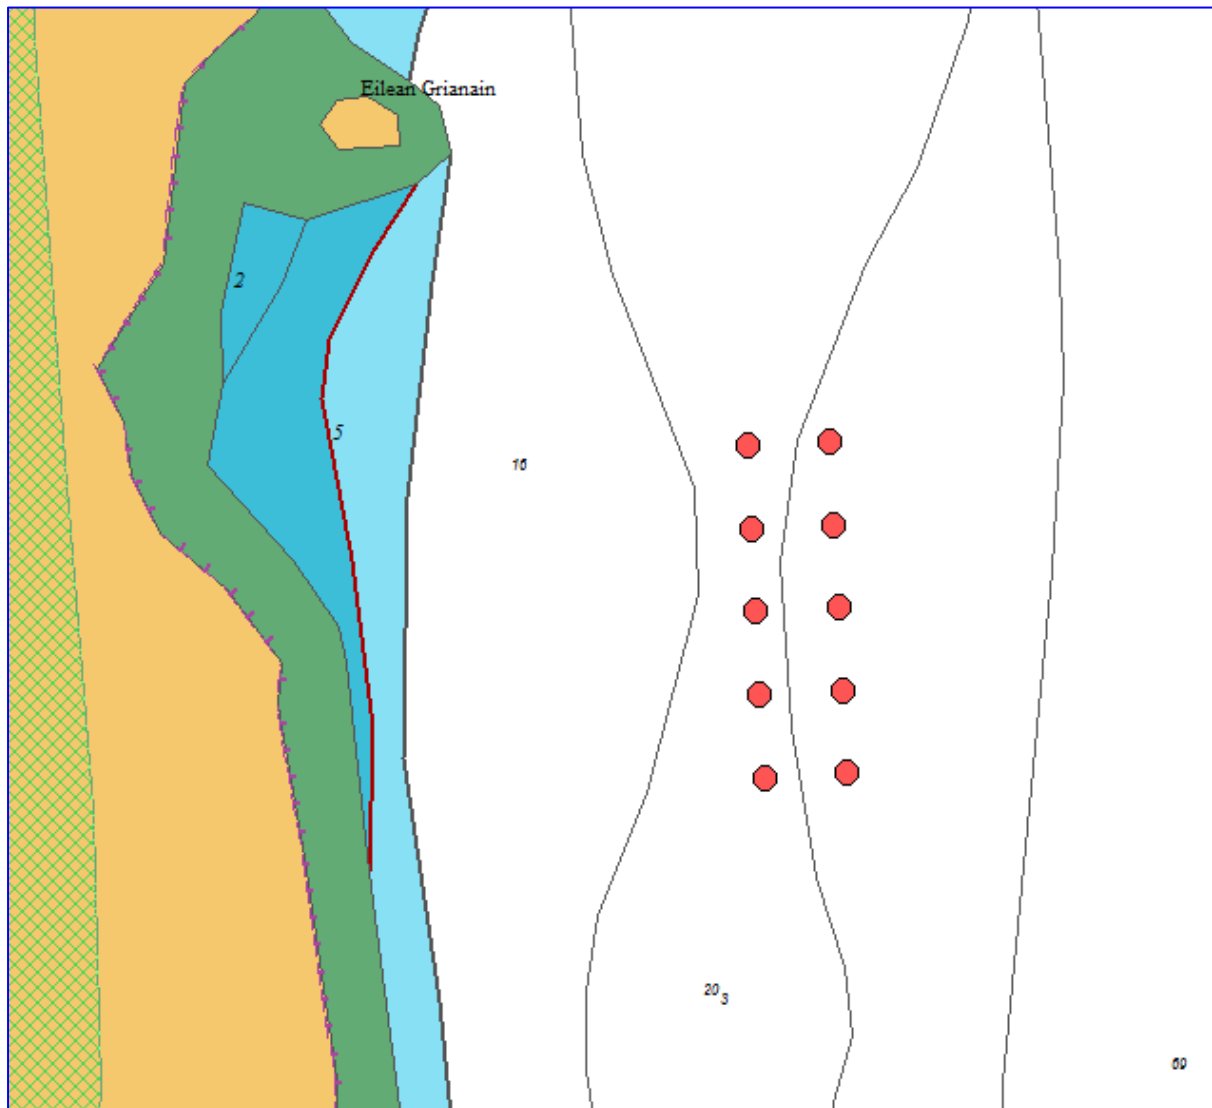

Location of Carradale Salmon Farm

10 * 120s at Carradale North and 10 * 120s at Carradale South

10 * 120s at Carradale North = Red dots

181630	641699
181630	641624
181630	641549
181630	641474
181630	641399
181705	641699
181705	641624
181705	641549
181705	641474
181705	641399