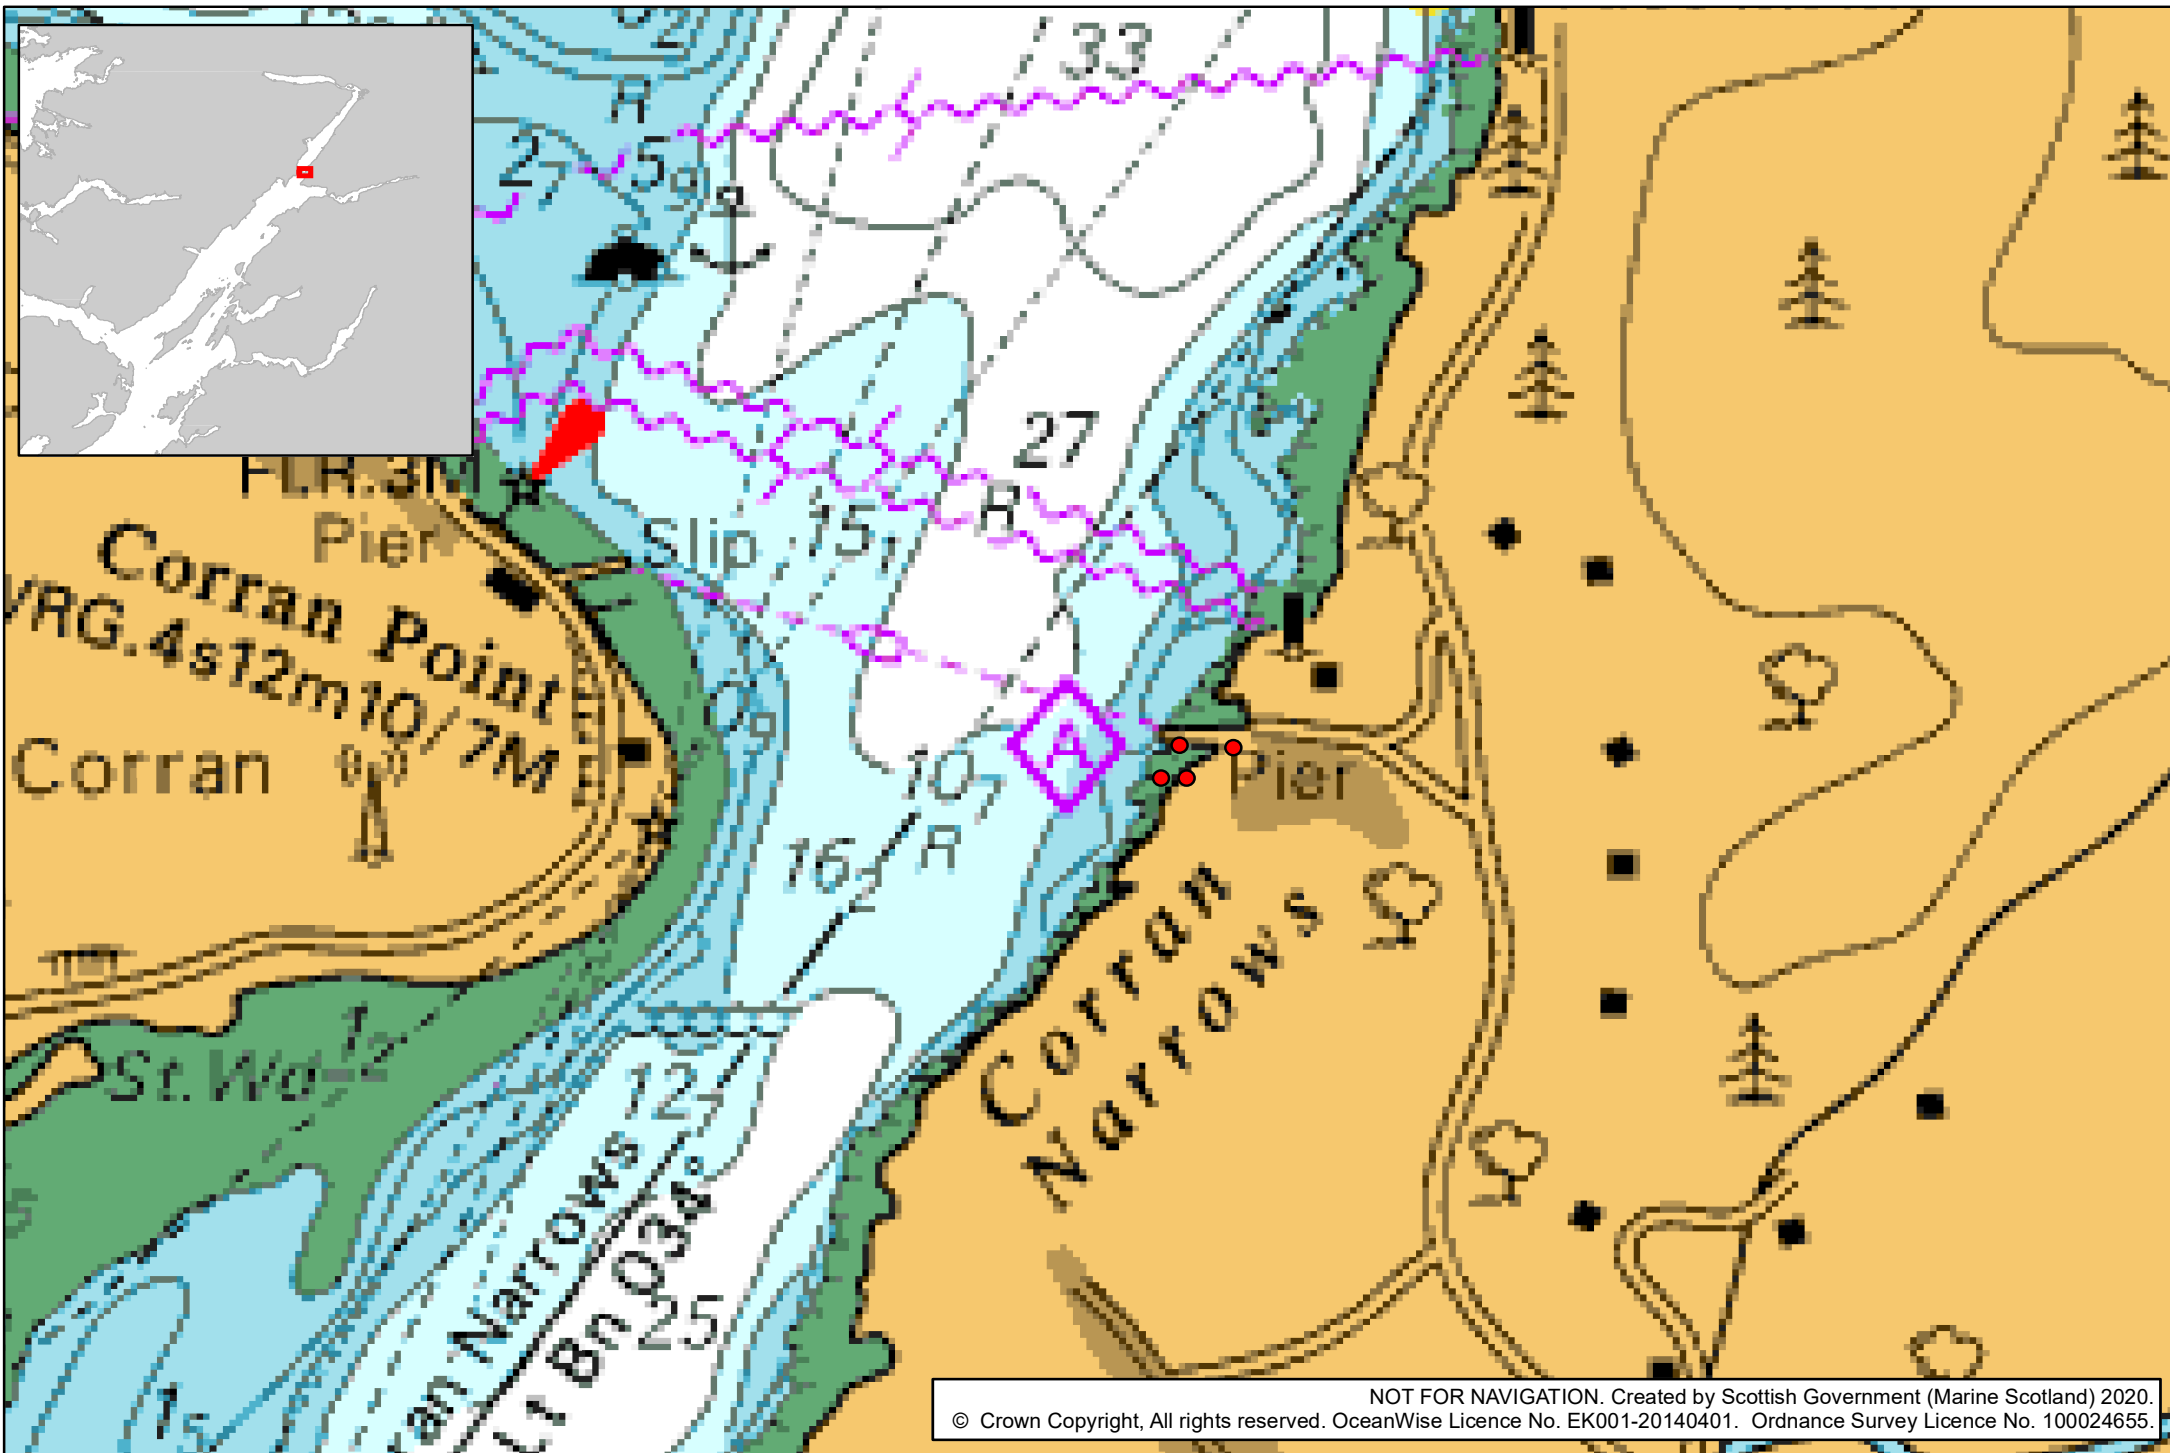

# Annex One to Licence Number MS-00008850

Chart showing the location of the licensed activity

NOT FOR NAVIGATION. Created by Scottish Government (Marine Scotland) 2020.  
© Crown Copyright, All rights reserved. OceanWise Licence No. EK001-20140401. Ordnance Survey Licence No. 100024655.