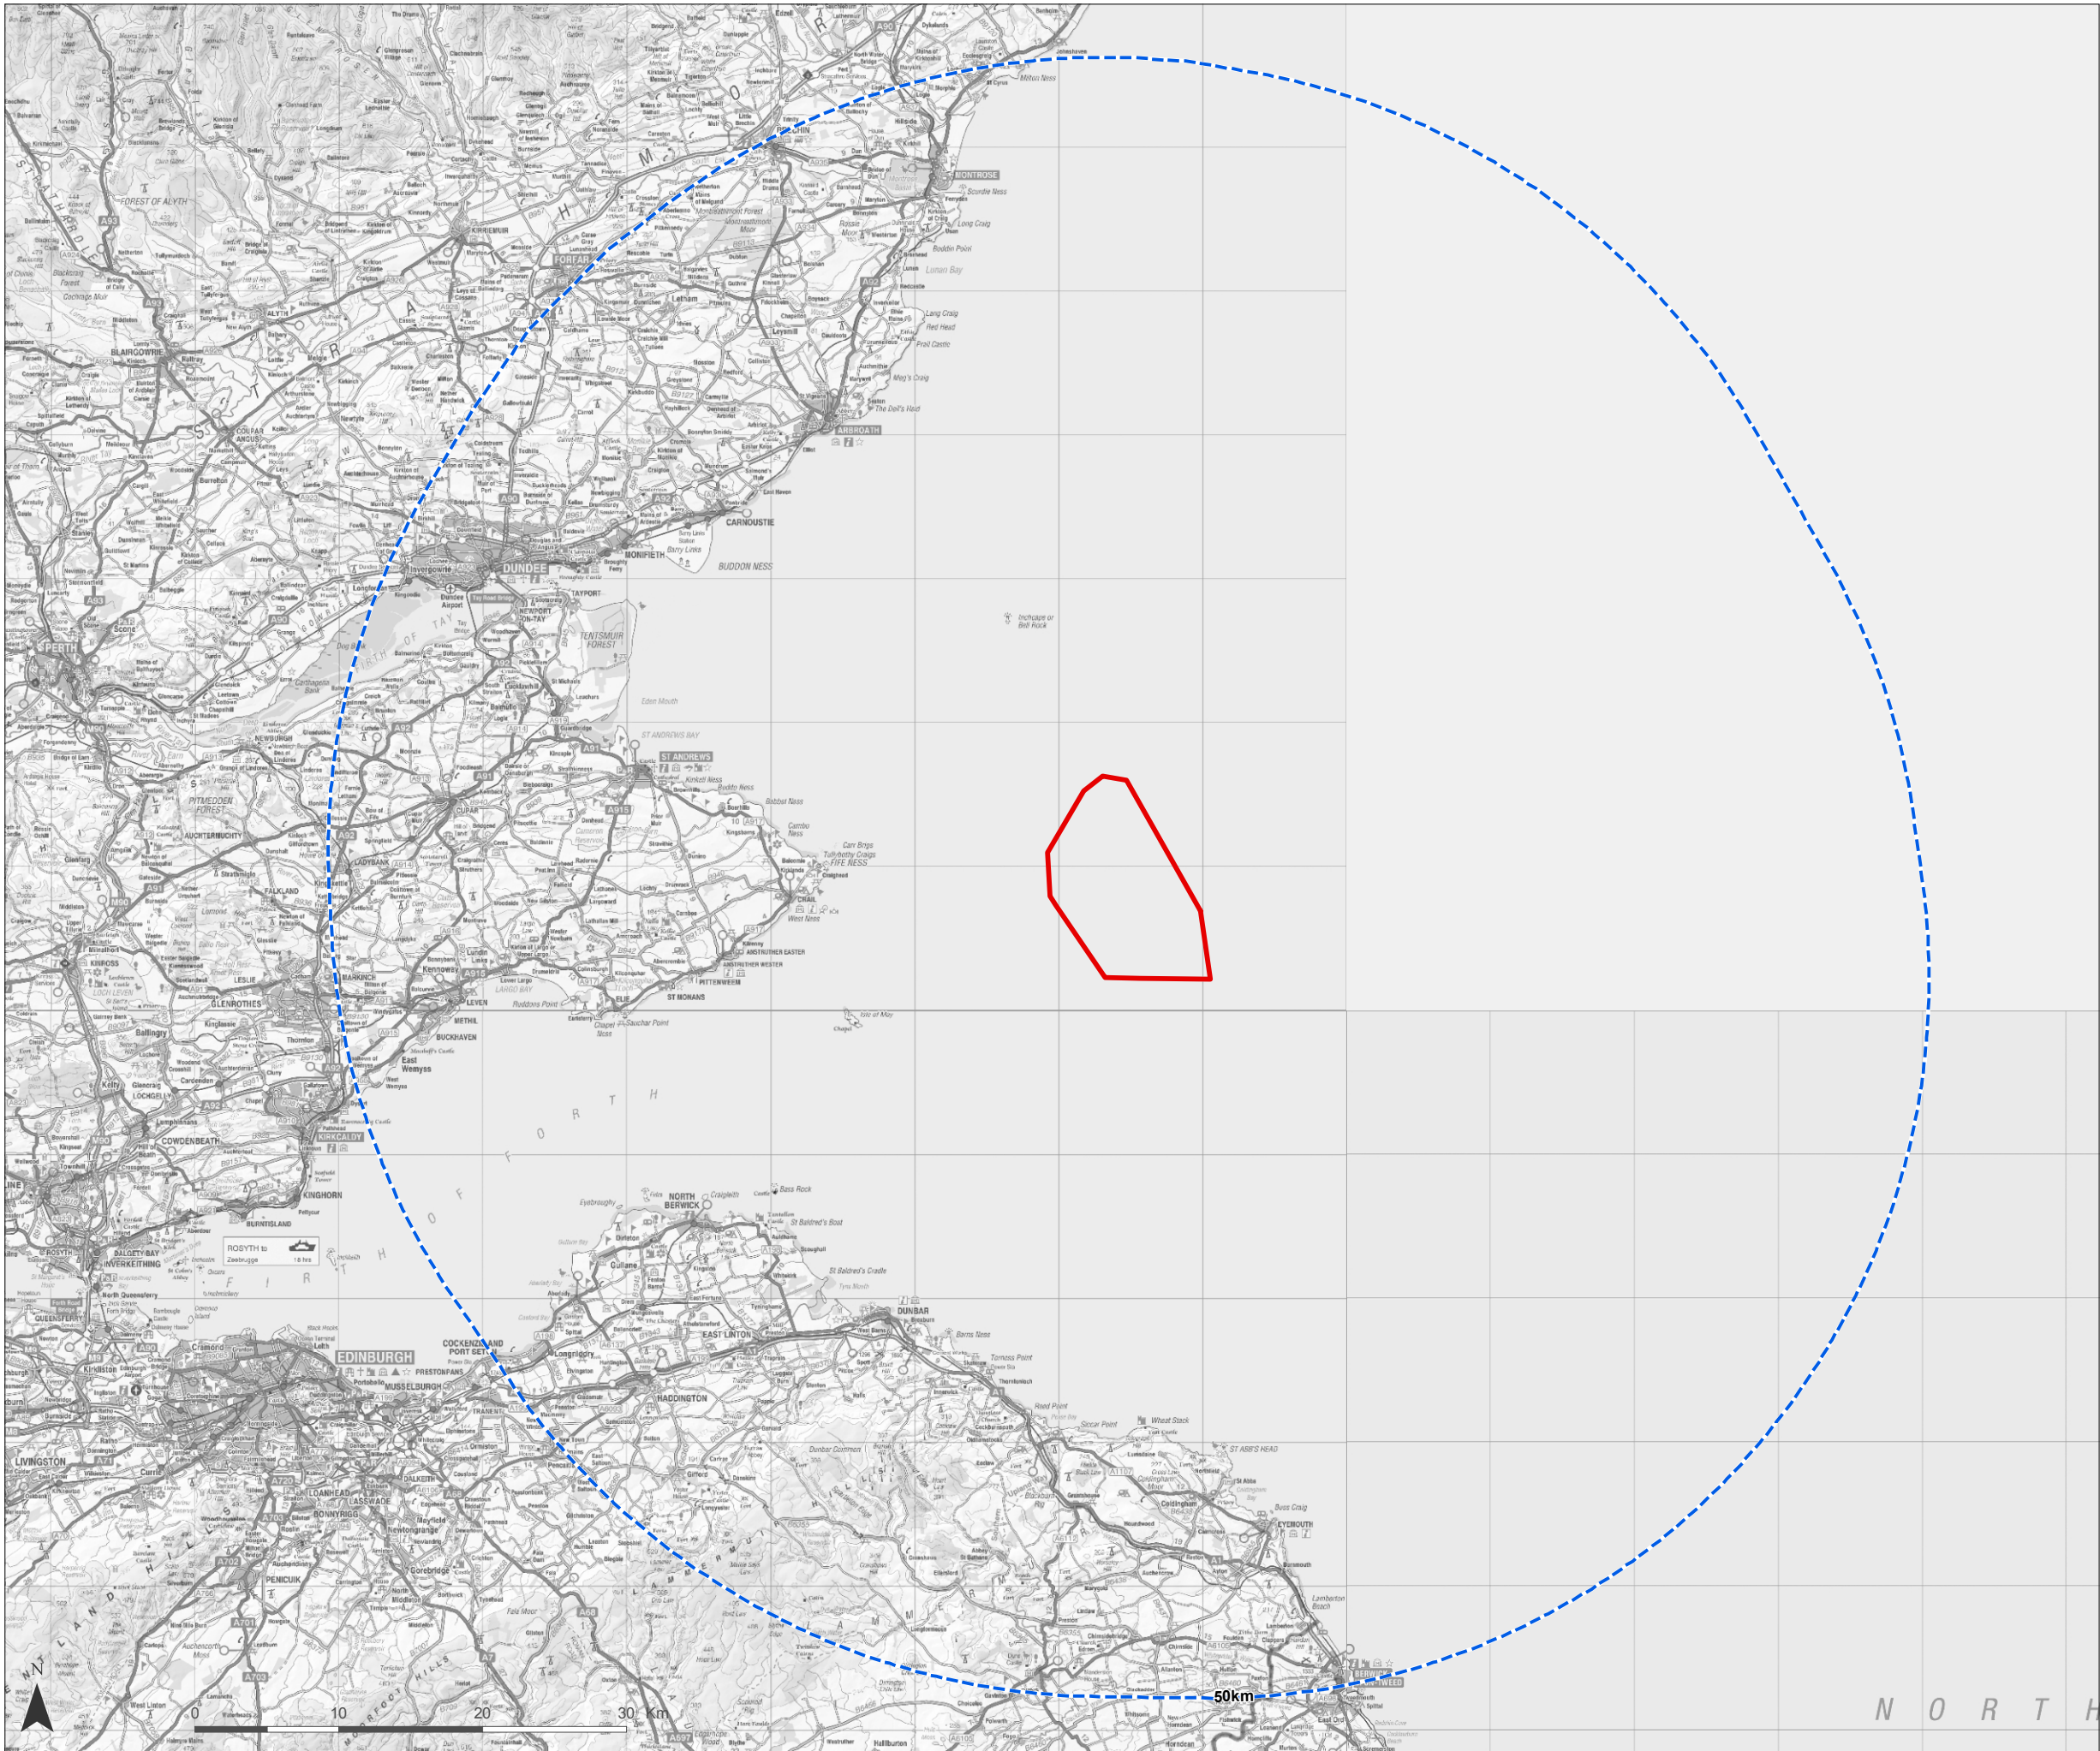

Neart na Gaoithe Offshore Wind Farm

Study Area

-  Neart na Gaoithe Site Boundary
-  50km Study Area from Neart na Gaoithe Wind Farm Site Boundary

Map Scale: 1:450,000 @ A3

Figure 21.1