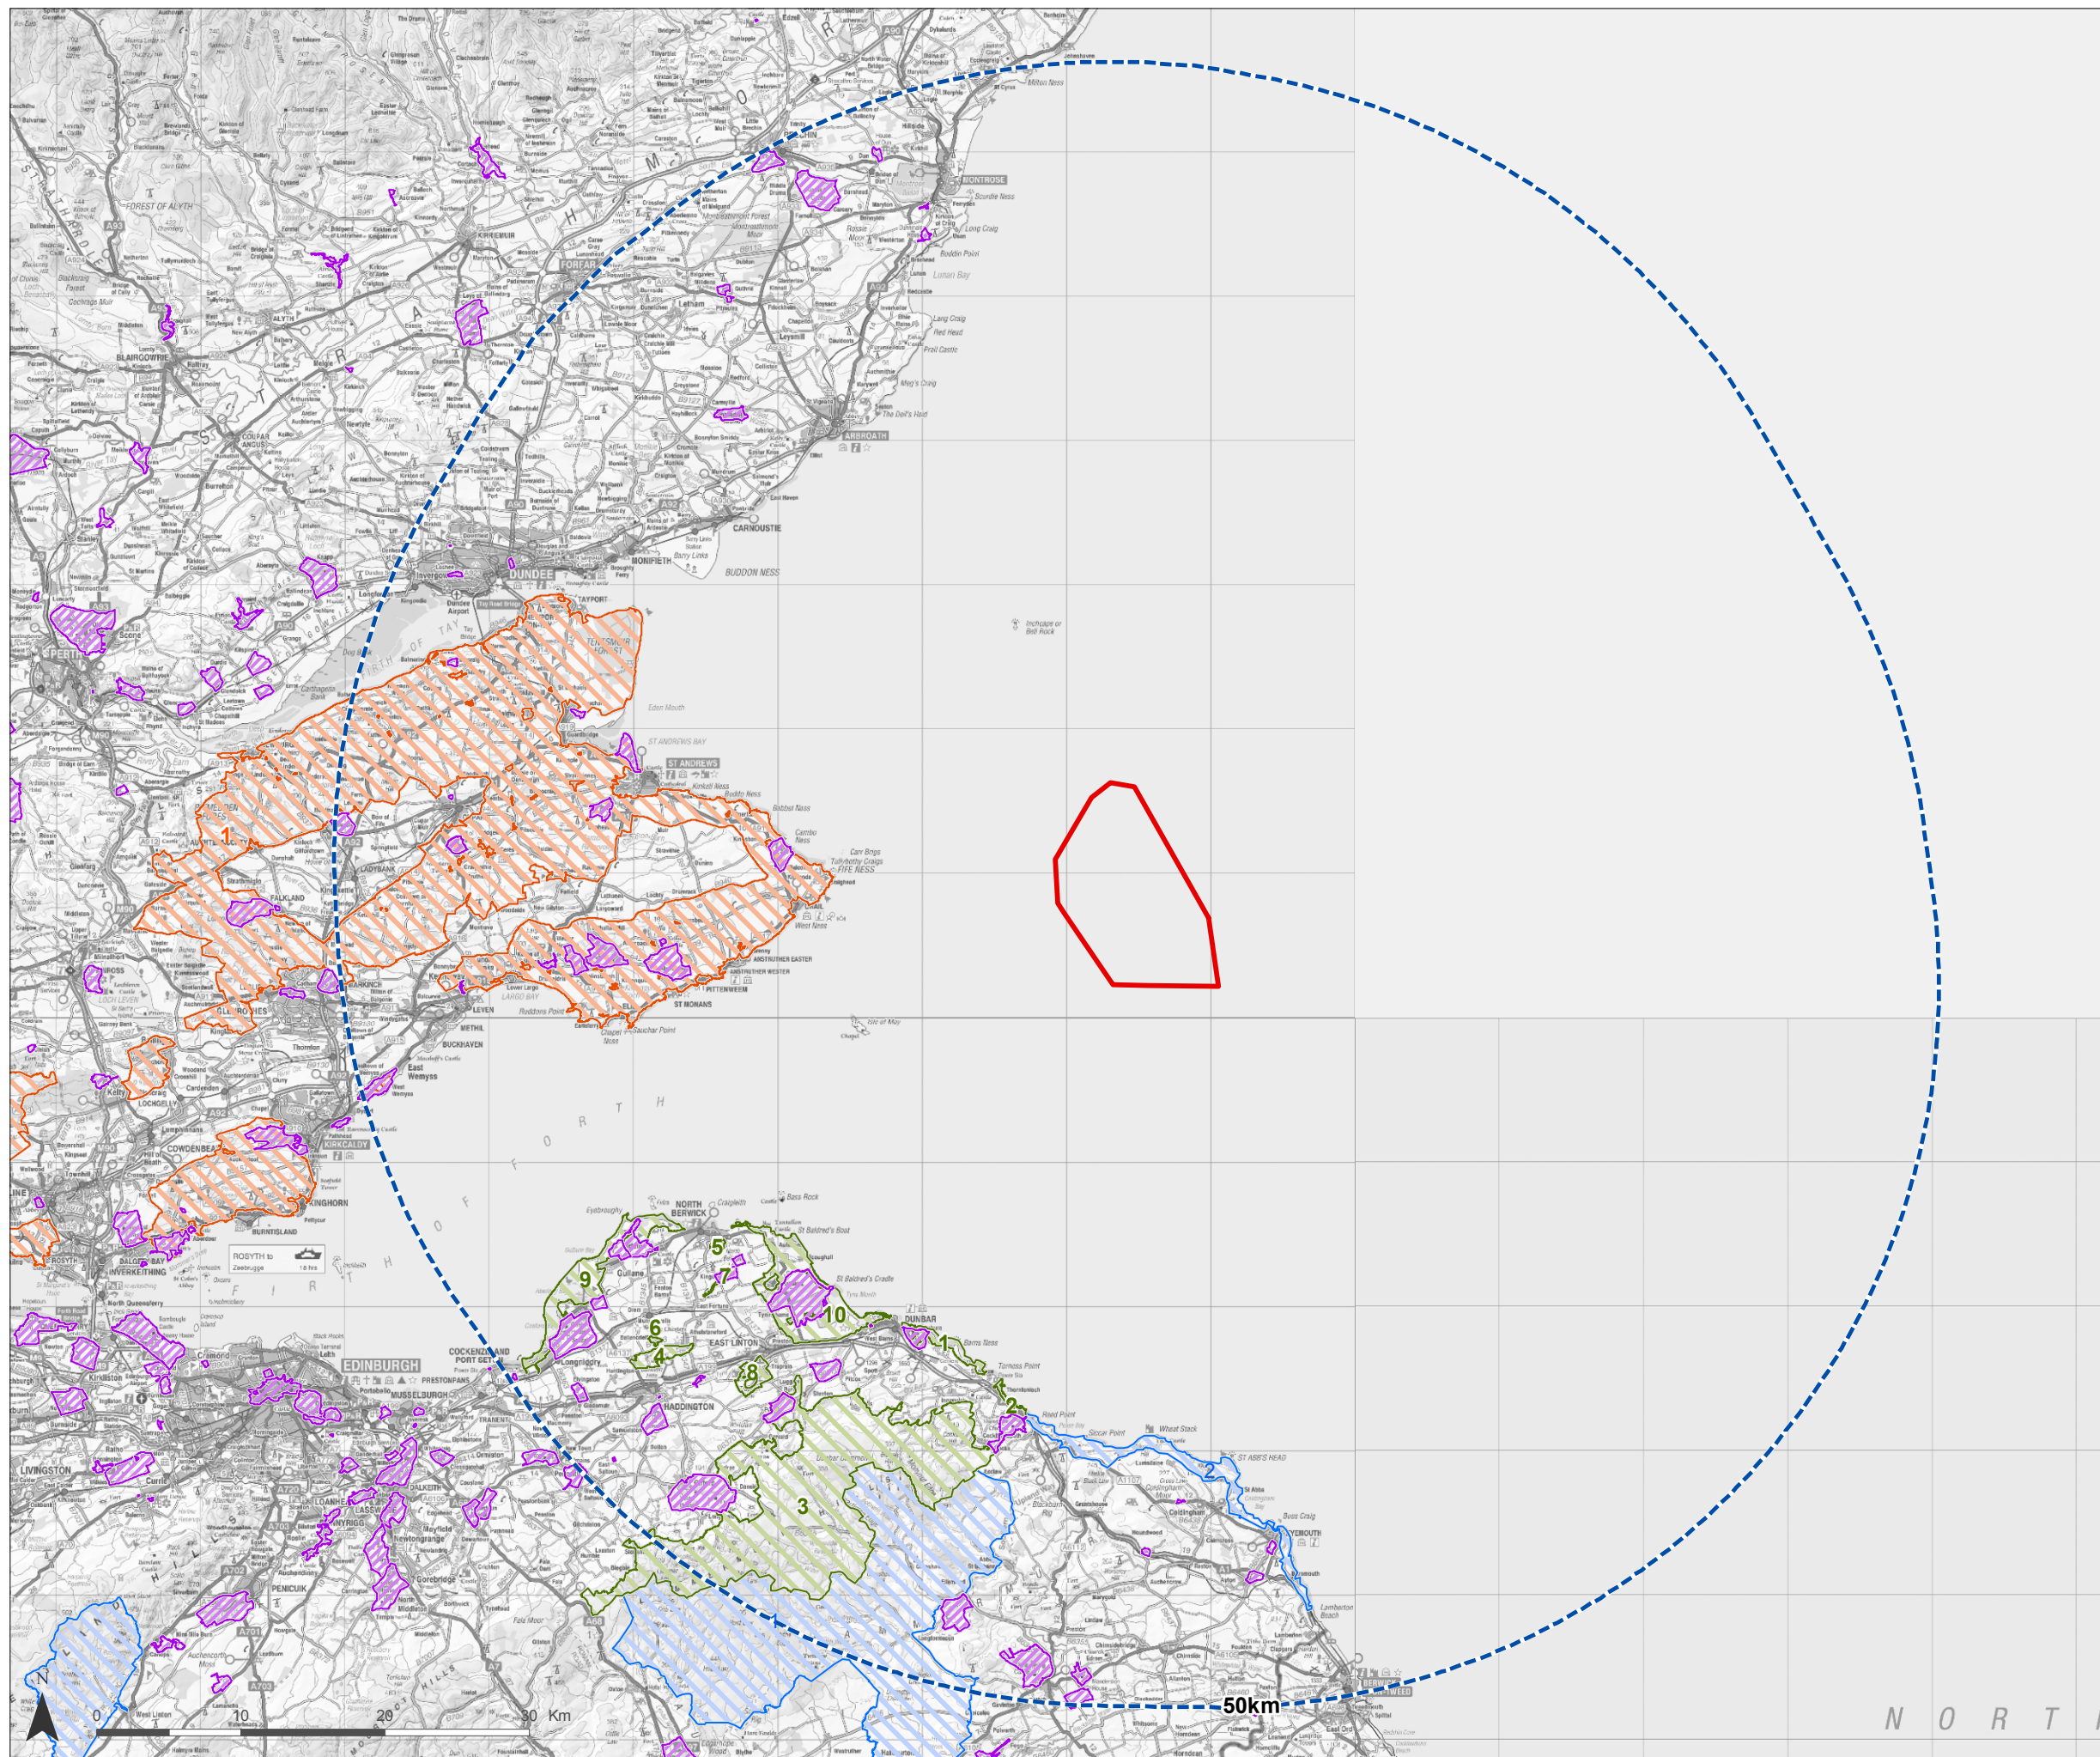

Neart na Gaoithe Offshore Wind Farm

Landscape Designations

 Neart na Gaoithe Site Boundary

 50km Study Area
from Neart na Gaoithe Wind Farm
Site Boundary

Area of Great Landscape Value (AGLV)

 Fife AGLV
1. Lomond Hills/East Fife

 East Lothian AGLV
1. Bams Ness Coastline
2. Thorntonloch Coastline
3. Lammermuir Hills
4. Garleton Hills
5. North Berwick Law
6. Kilduff Hill
7. Balgone
8. Traprain Law
9. Longniddry - North Berwick Coastline
10. North Berwick - Dunbar Coastline

 Scottish Borders AGLV
1. Lammermuir Hills
2. Berwickshire Coast

 Gardens and Designed Landscapes

Map Scale: 1:450,000@ A3

Figure 21.7