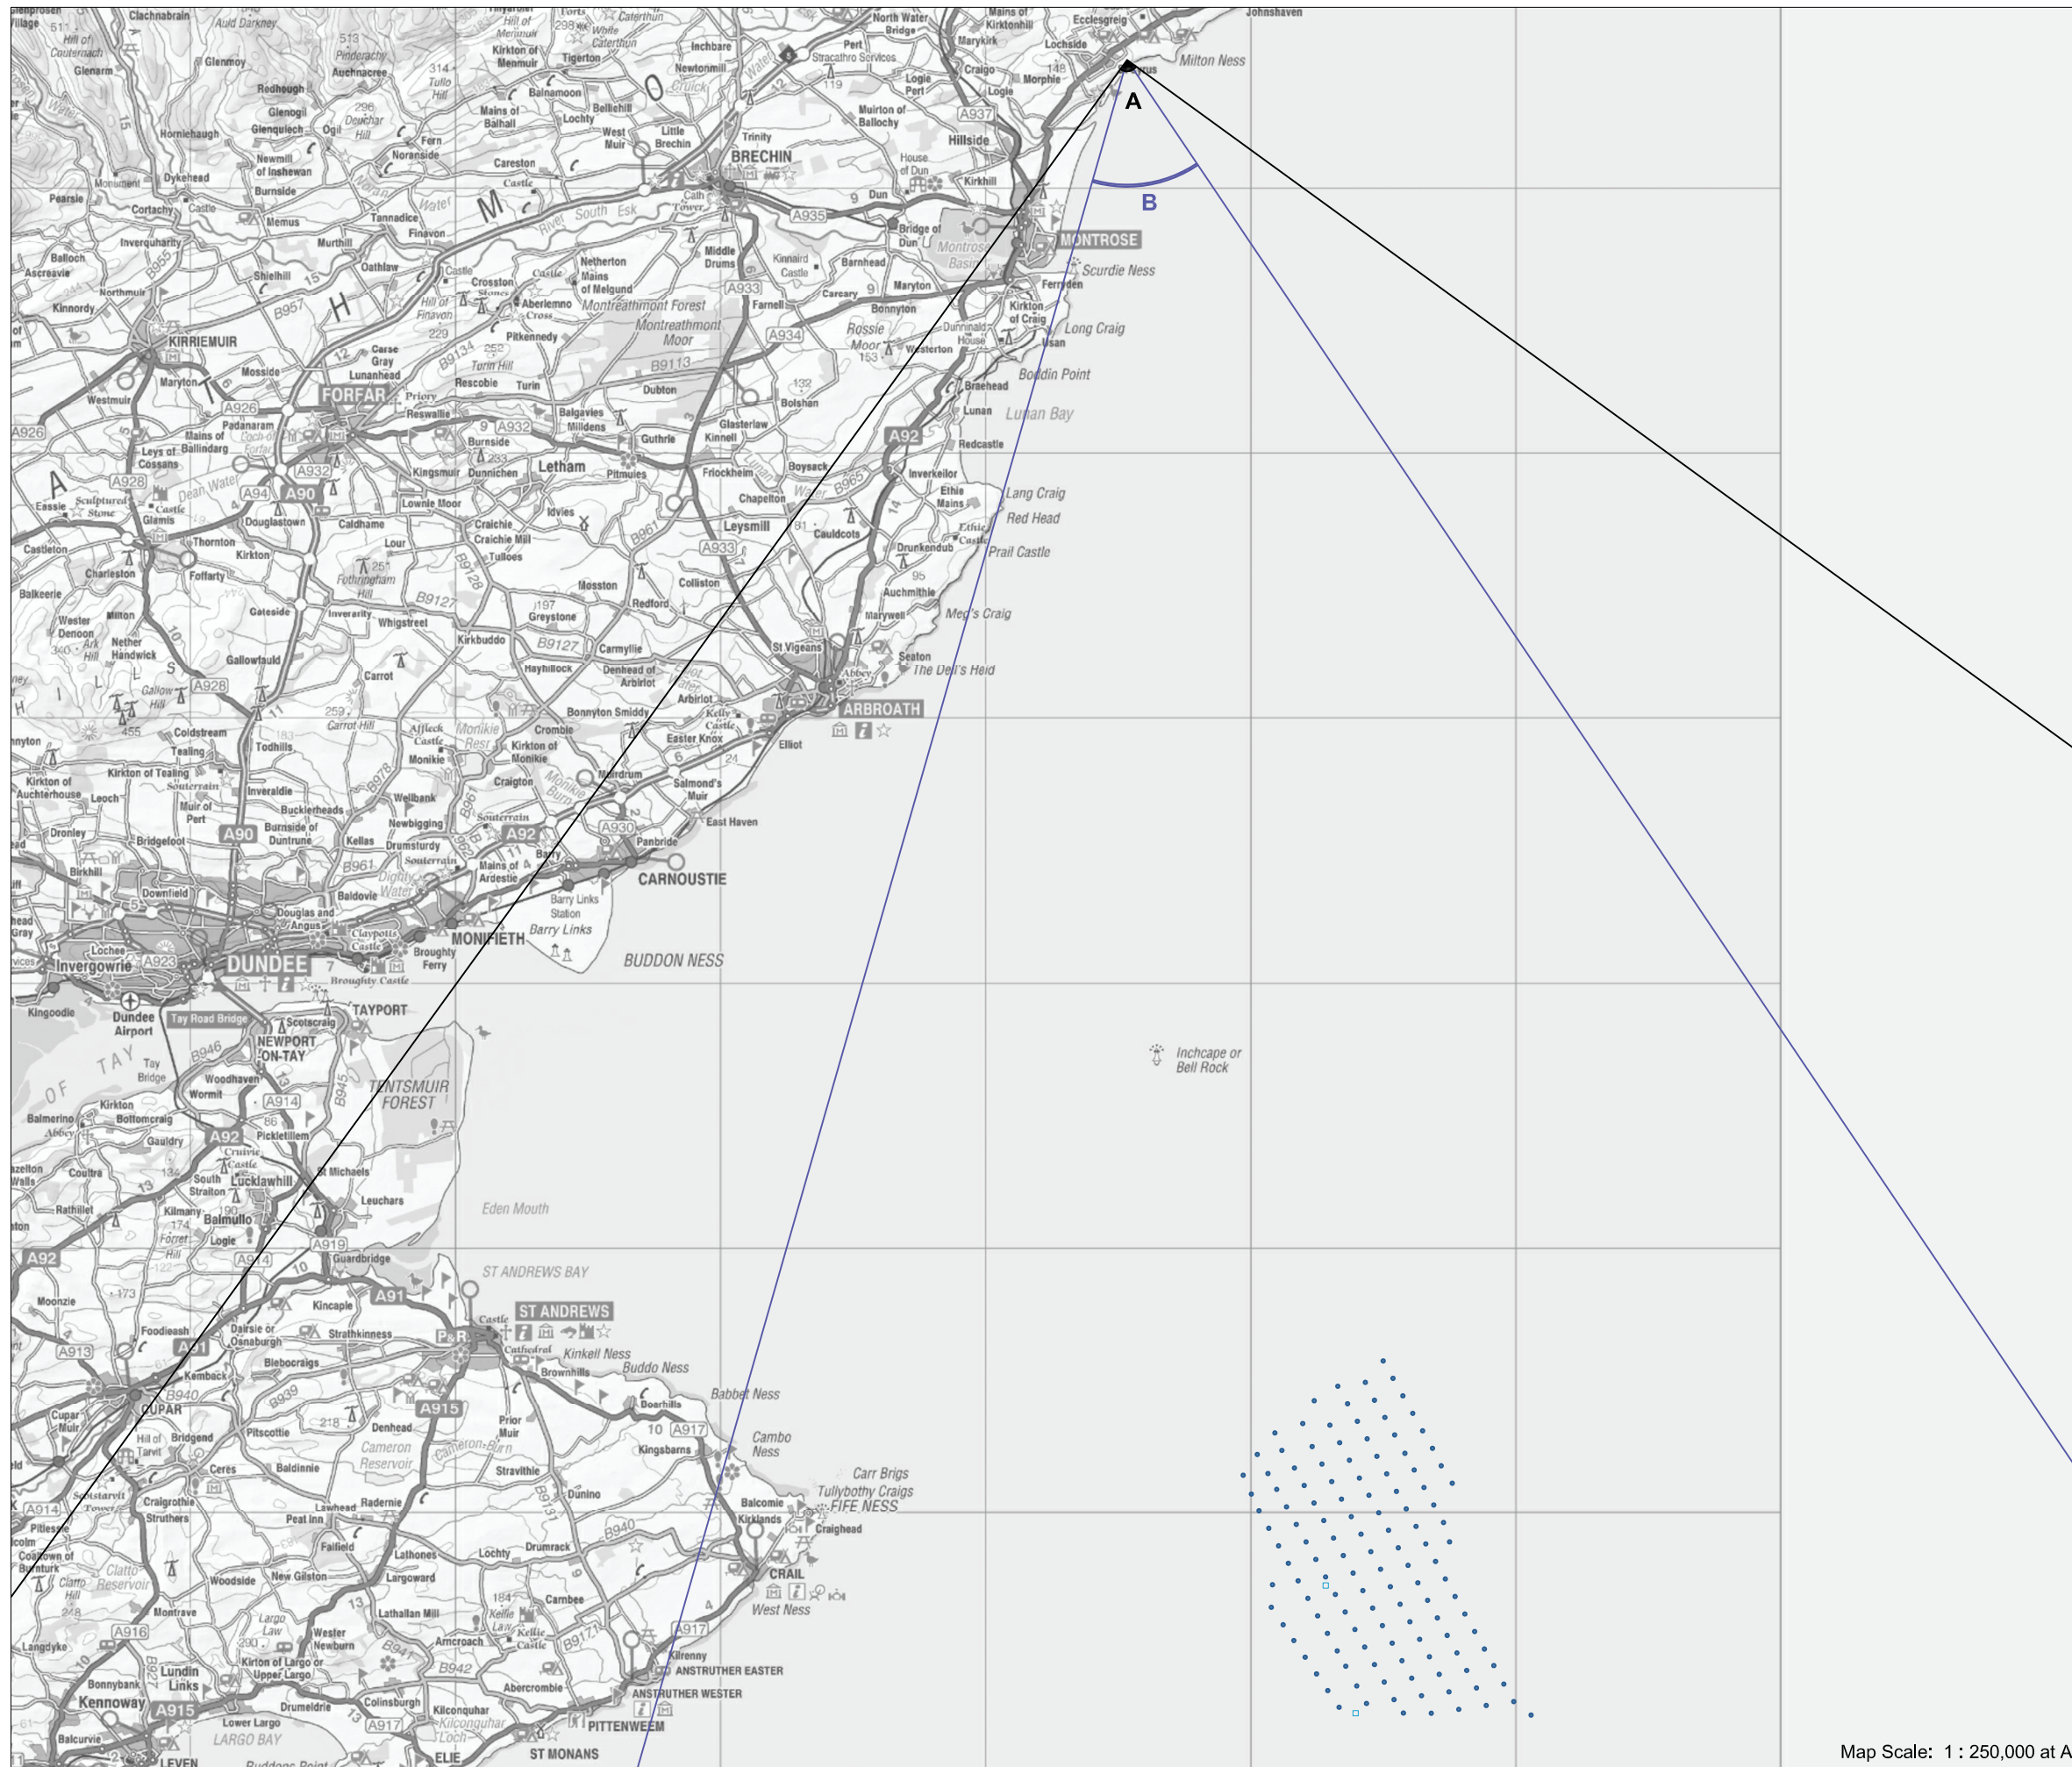

## ► Viewpoint 2A Beach Road, Kirkton, St Cyrus

### Viewpoint Location

OS Reference:	375188, 764634
Terrain height AOD (from model) :	74 m

### Neart na Gaoithe Offshore Wind Farm

Distance to the nearest turbine:	49,958 m
Potential No of turbine hubs visible:	128
Potential No of turbine tips visible:	128

### Photography information

Date:	7th September 2011
Time:	14:25
Camera type:	Nikon D7000
Focal length:	35 mm
Equivalent Focal length:	52 mm

Figure 21.10.1a

Map Scale: 1 : 250,000 at A3