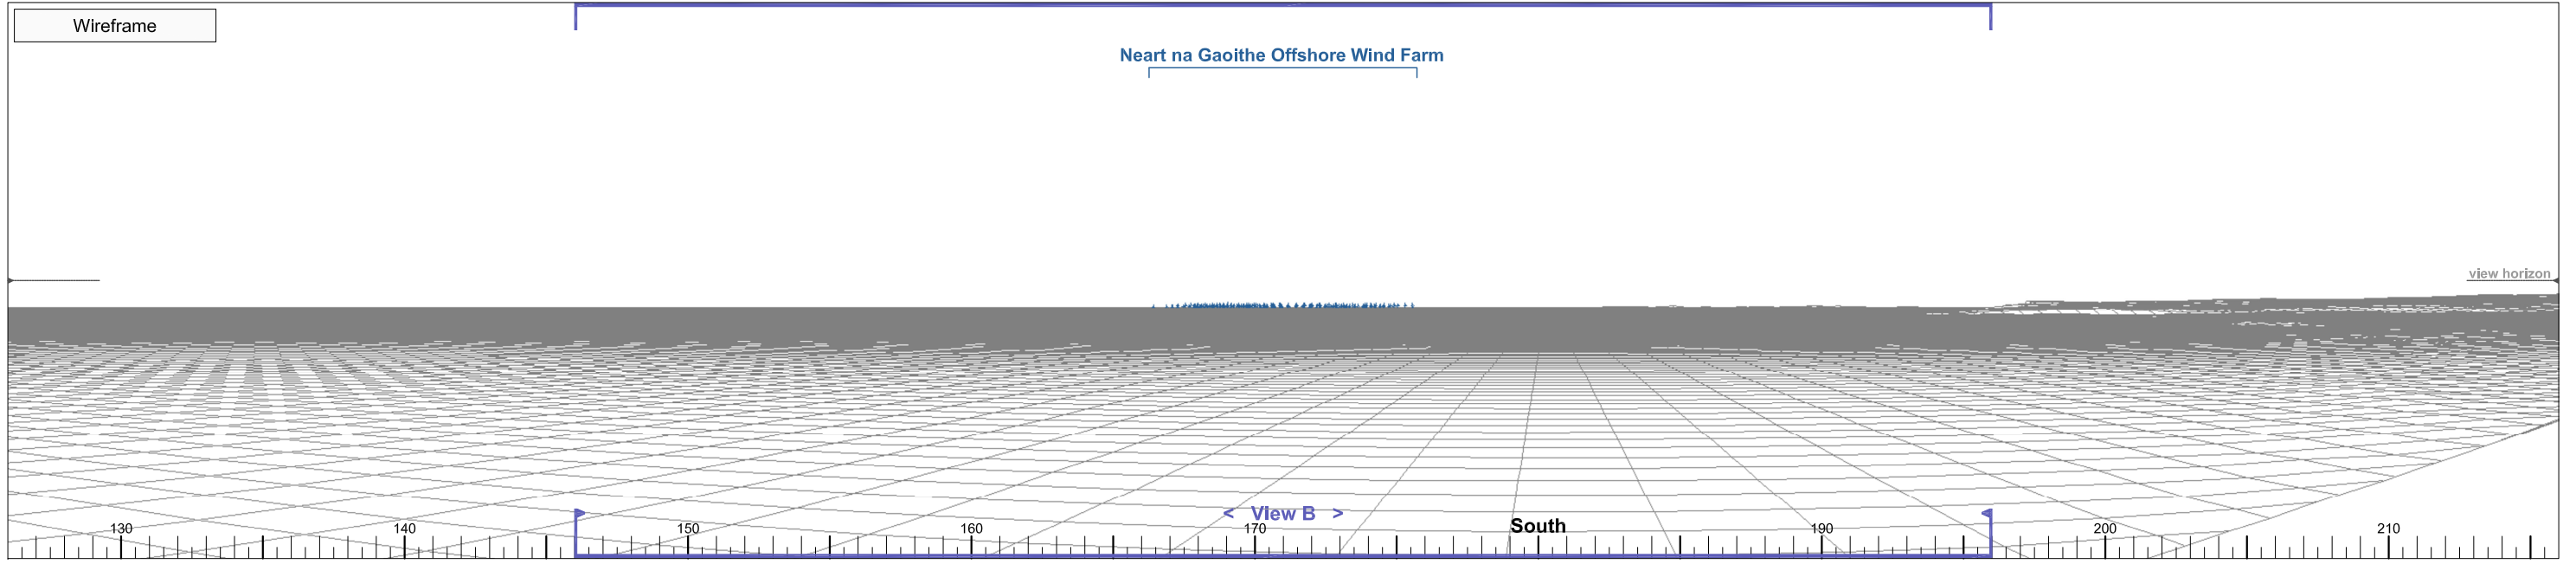

Photograph

Wireframe

Neart na Gaoithe Offshore Wind Farm

view horizon

► Viewpoint 2A Beach Road, Kirkton, St Cyrus

View A

Bearing to centre of view:

171°

Horizontal field of view:

90°

Recommended viewing distance at A3:

25 cm

Figure 21.10.1b