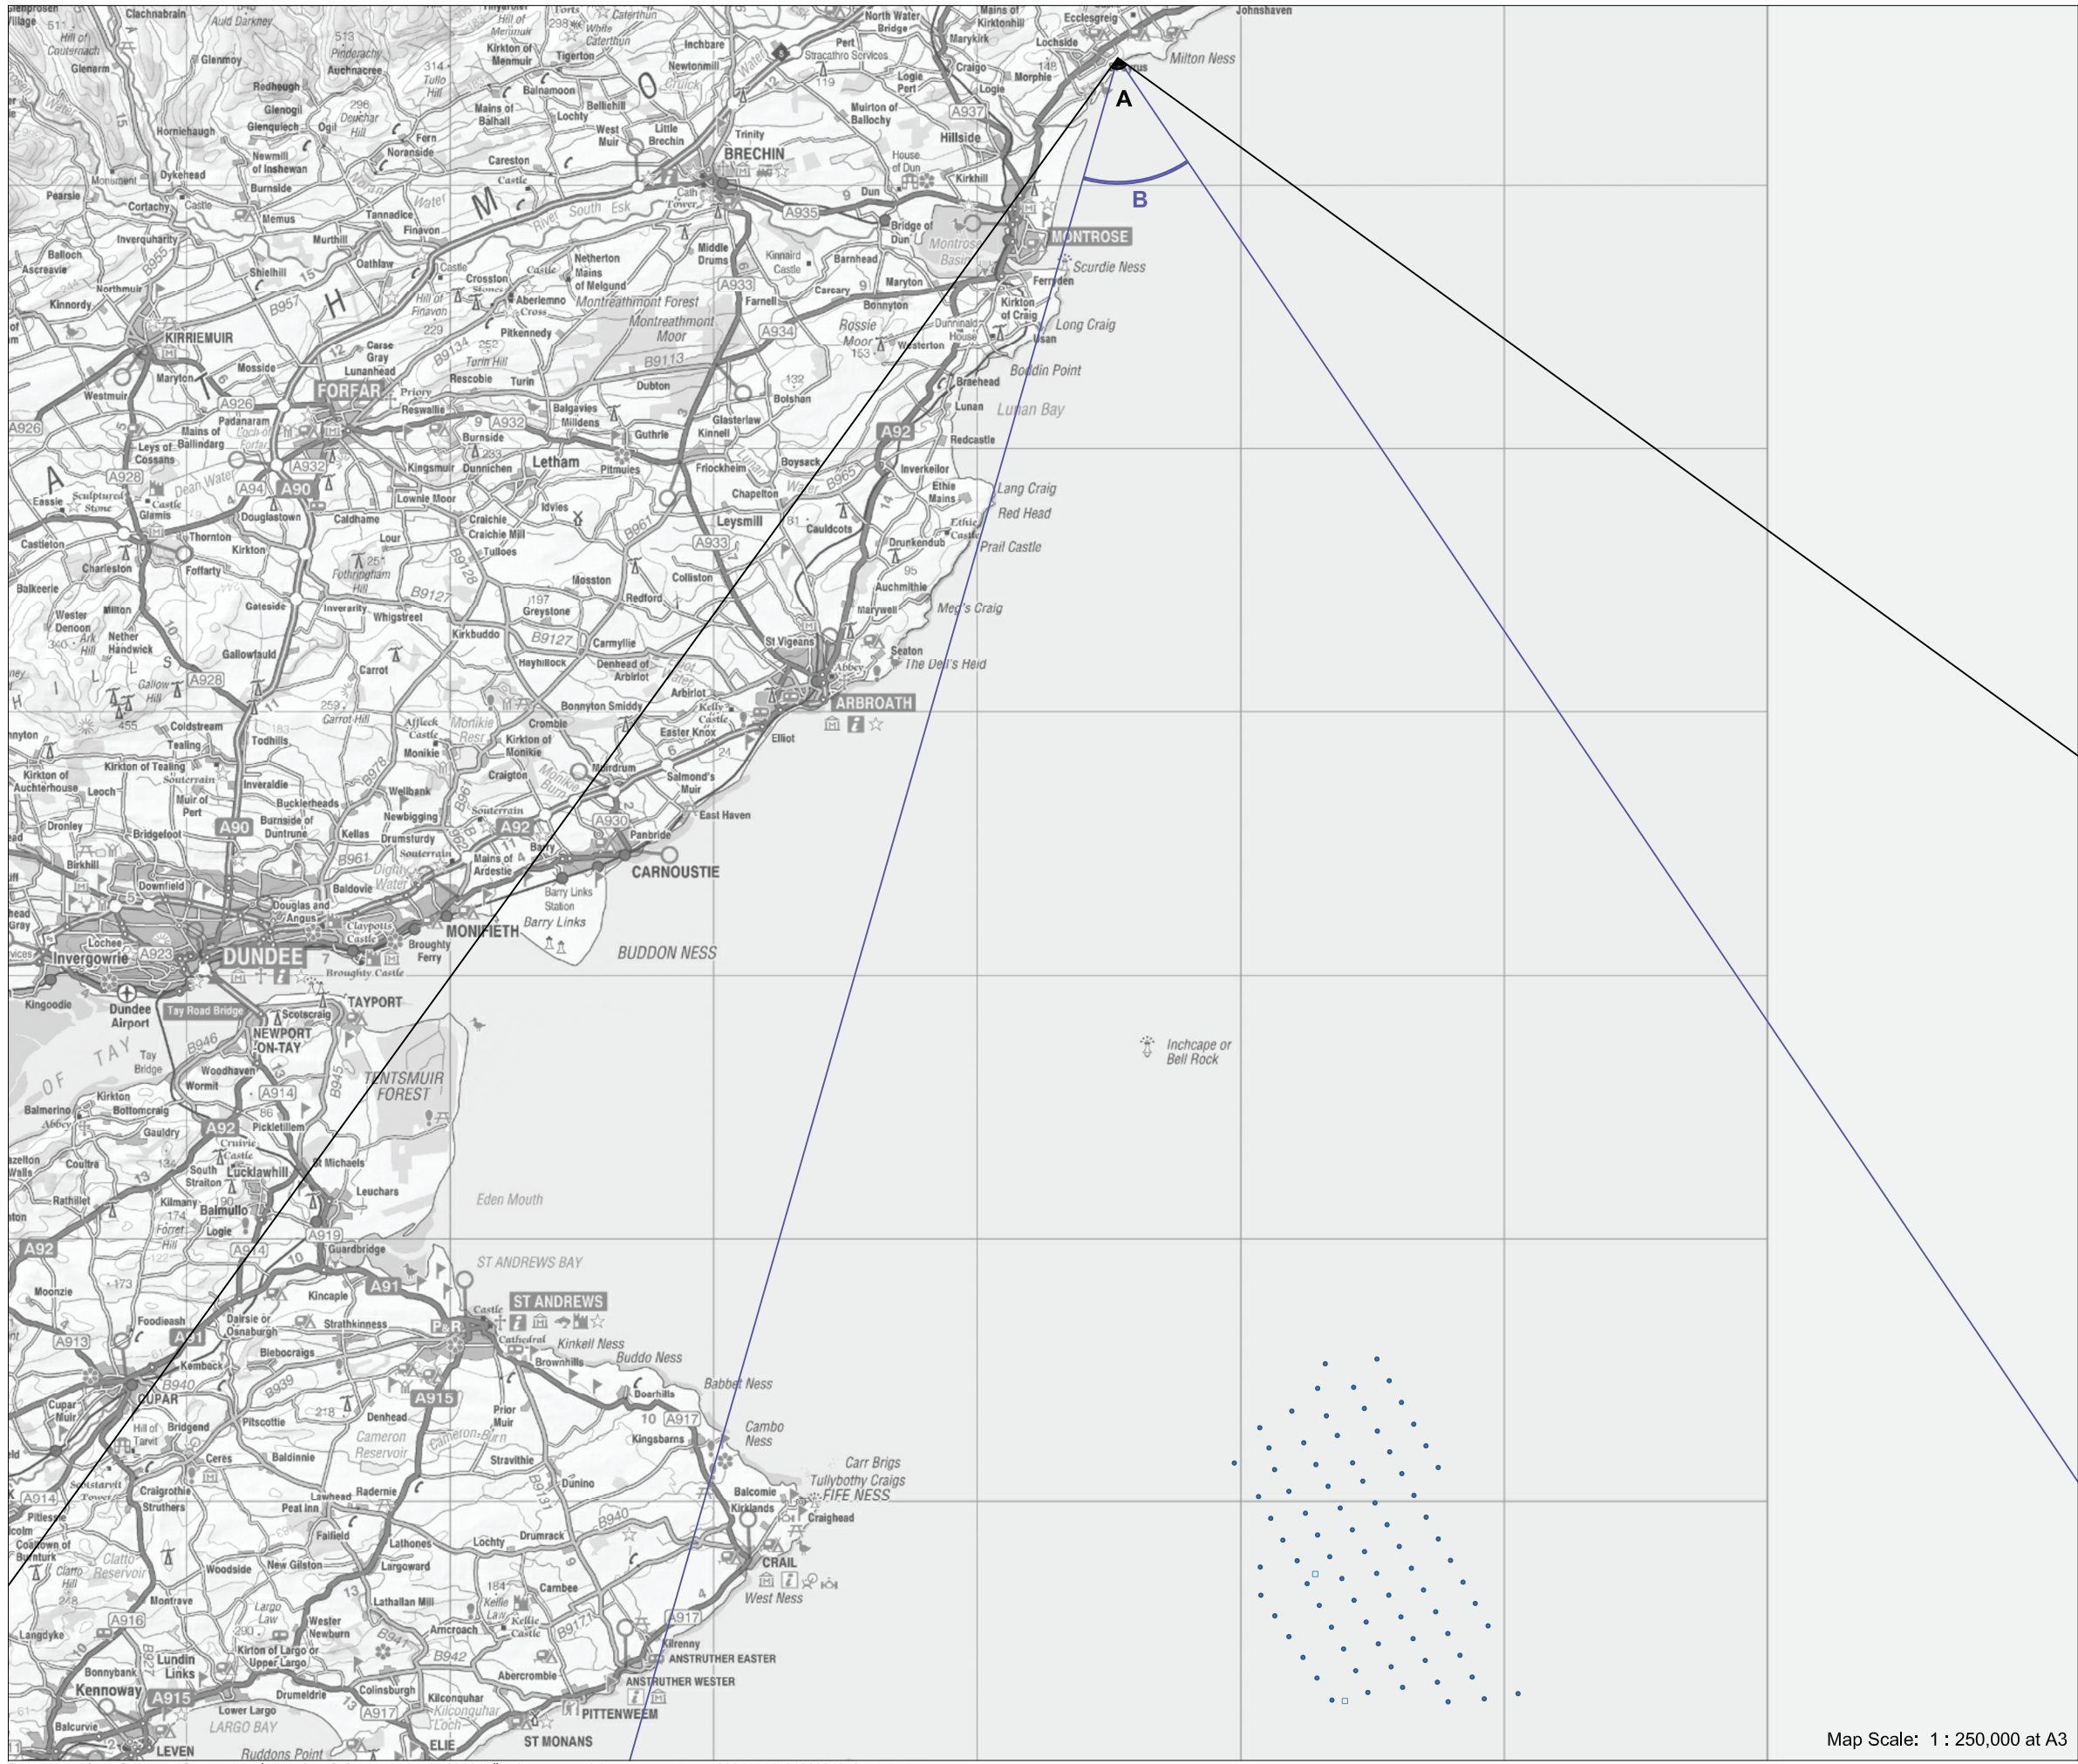

**Neart na Gaoithe
Offshore Wind Farm**

► **Viewpoint 2B Beach Road, Kirkton,
St Cyrus**

Viewpoint Location

OS Reference:	375188, 764634
Terrain height AOD (from model) :	74 m

Neart na Gaoithe Offshore Wind Farm

Distance to the nearest turbine:	50,128 m
Potential No of turbine hubs visible:	80
Potential No of turbine tips visible:	80

Photography information

Date:	7th September 2011
Time:	14:25
Camera type:	Nikon D7000
Focal length:	35 mm
Equivalent Focal length:	52 mm

Figure 21.10.2a

Map Scale: 1 : 250,000 at A3