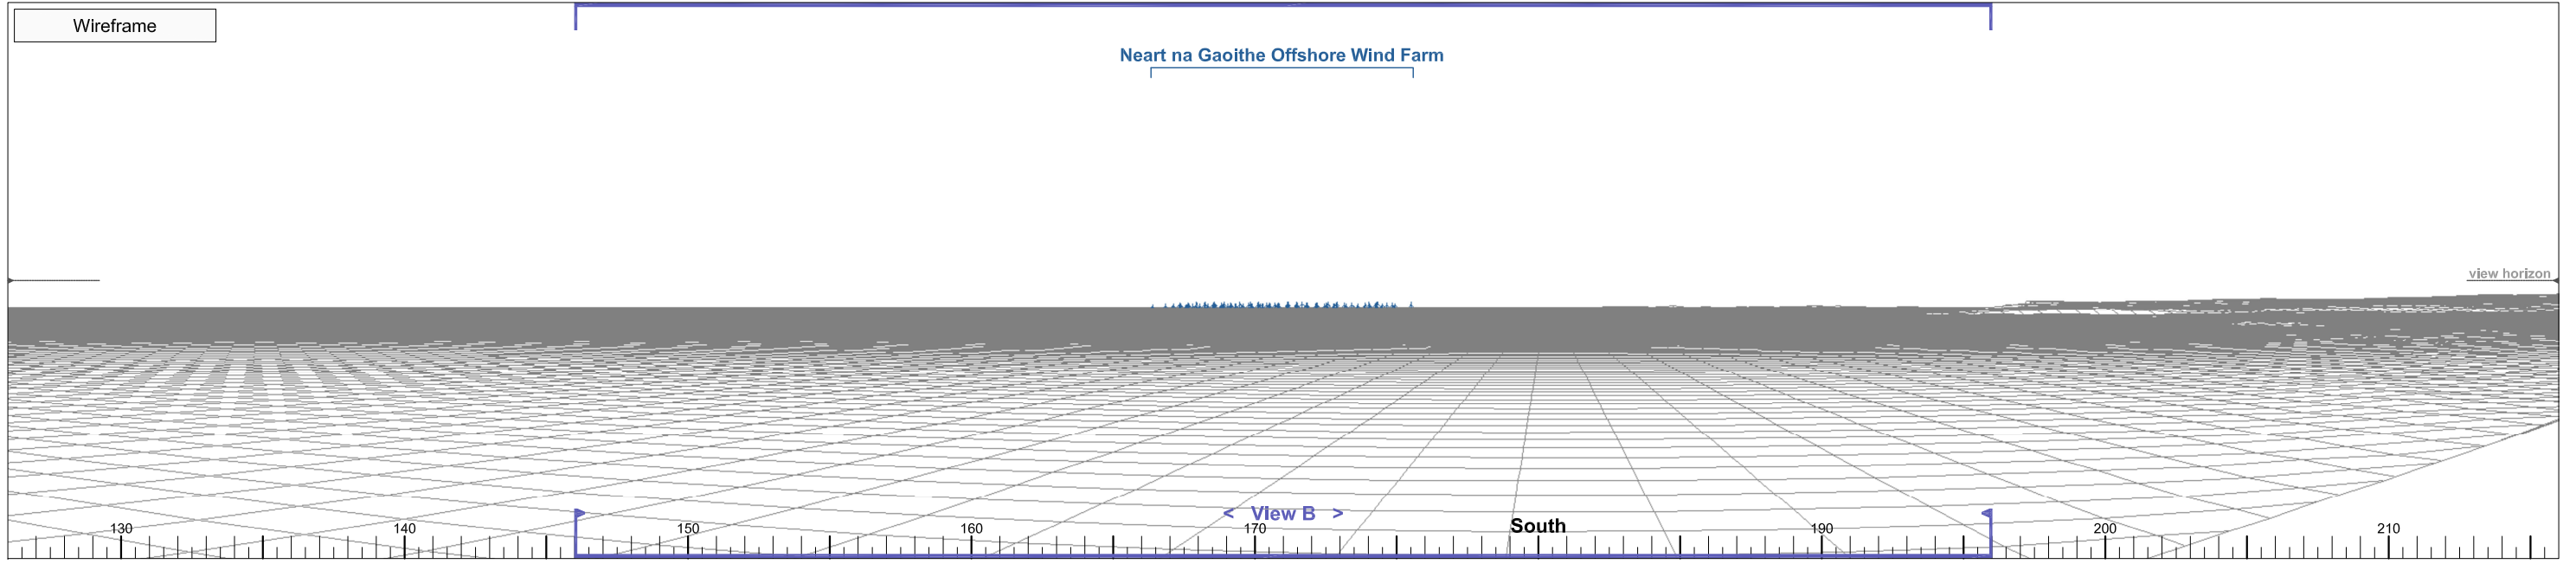

Photograph

Wireframe

► Viewpoint 2B Beach Road, Kirkton, St Cyrus

View A

Bearing to centre of view:

171°

Horizontal field of view:

90°

Recommended viewing distance at A3:

25 cm

Figure 21.10.2b