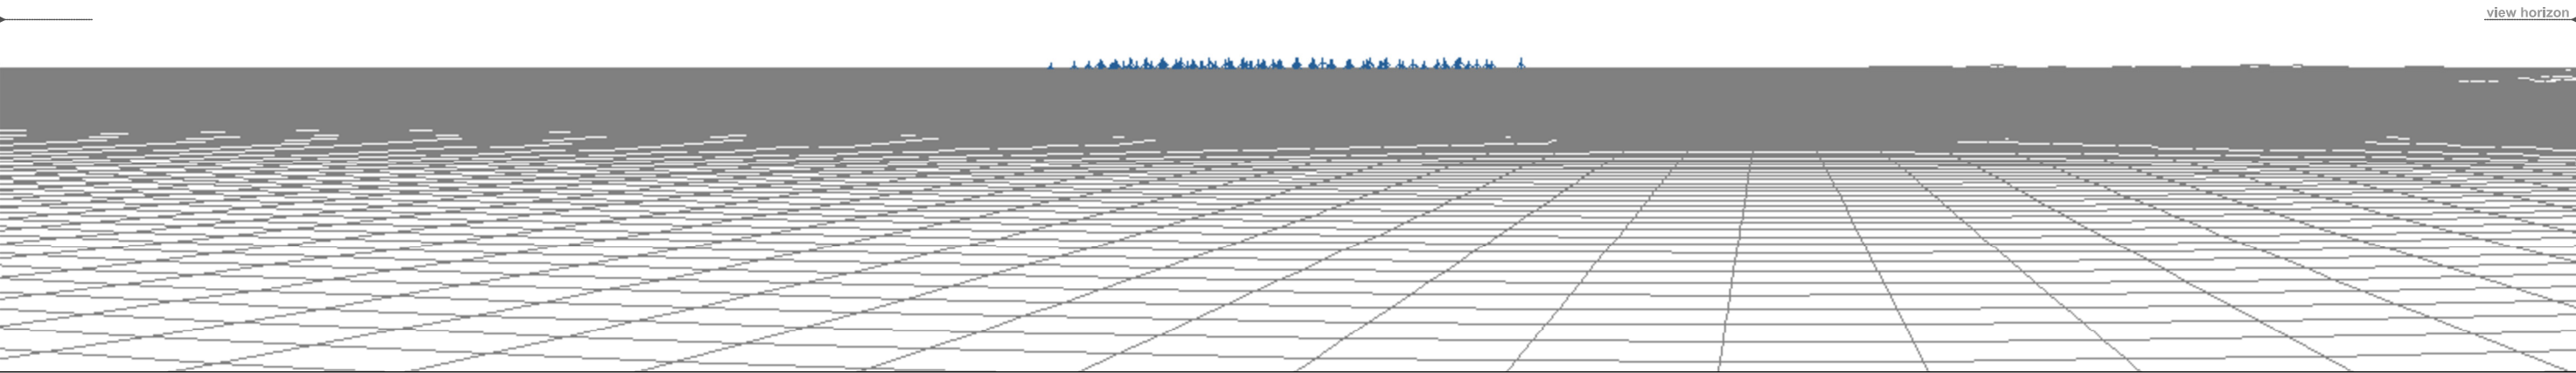

Wireframe

Photograph

► Viewpoint 2B Beach Road, Kirkton, St Cyrus

View B

Bearing to centre of view:

171°

Horizontal field of view:

50°

Recommended viewing distance at A3:

45 cm

Figure 21.10.2c