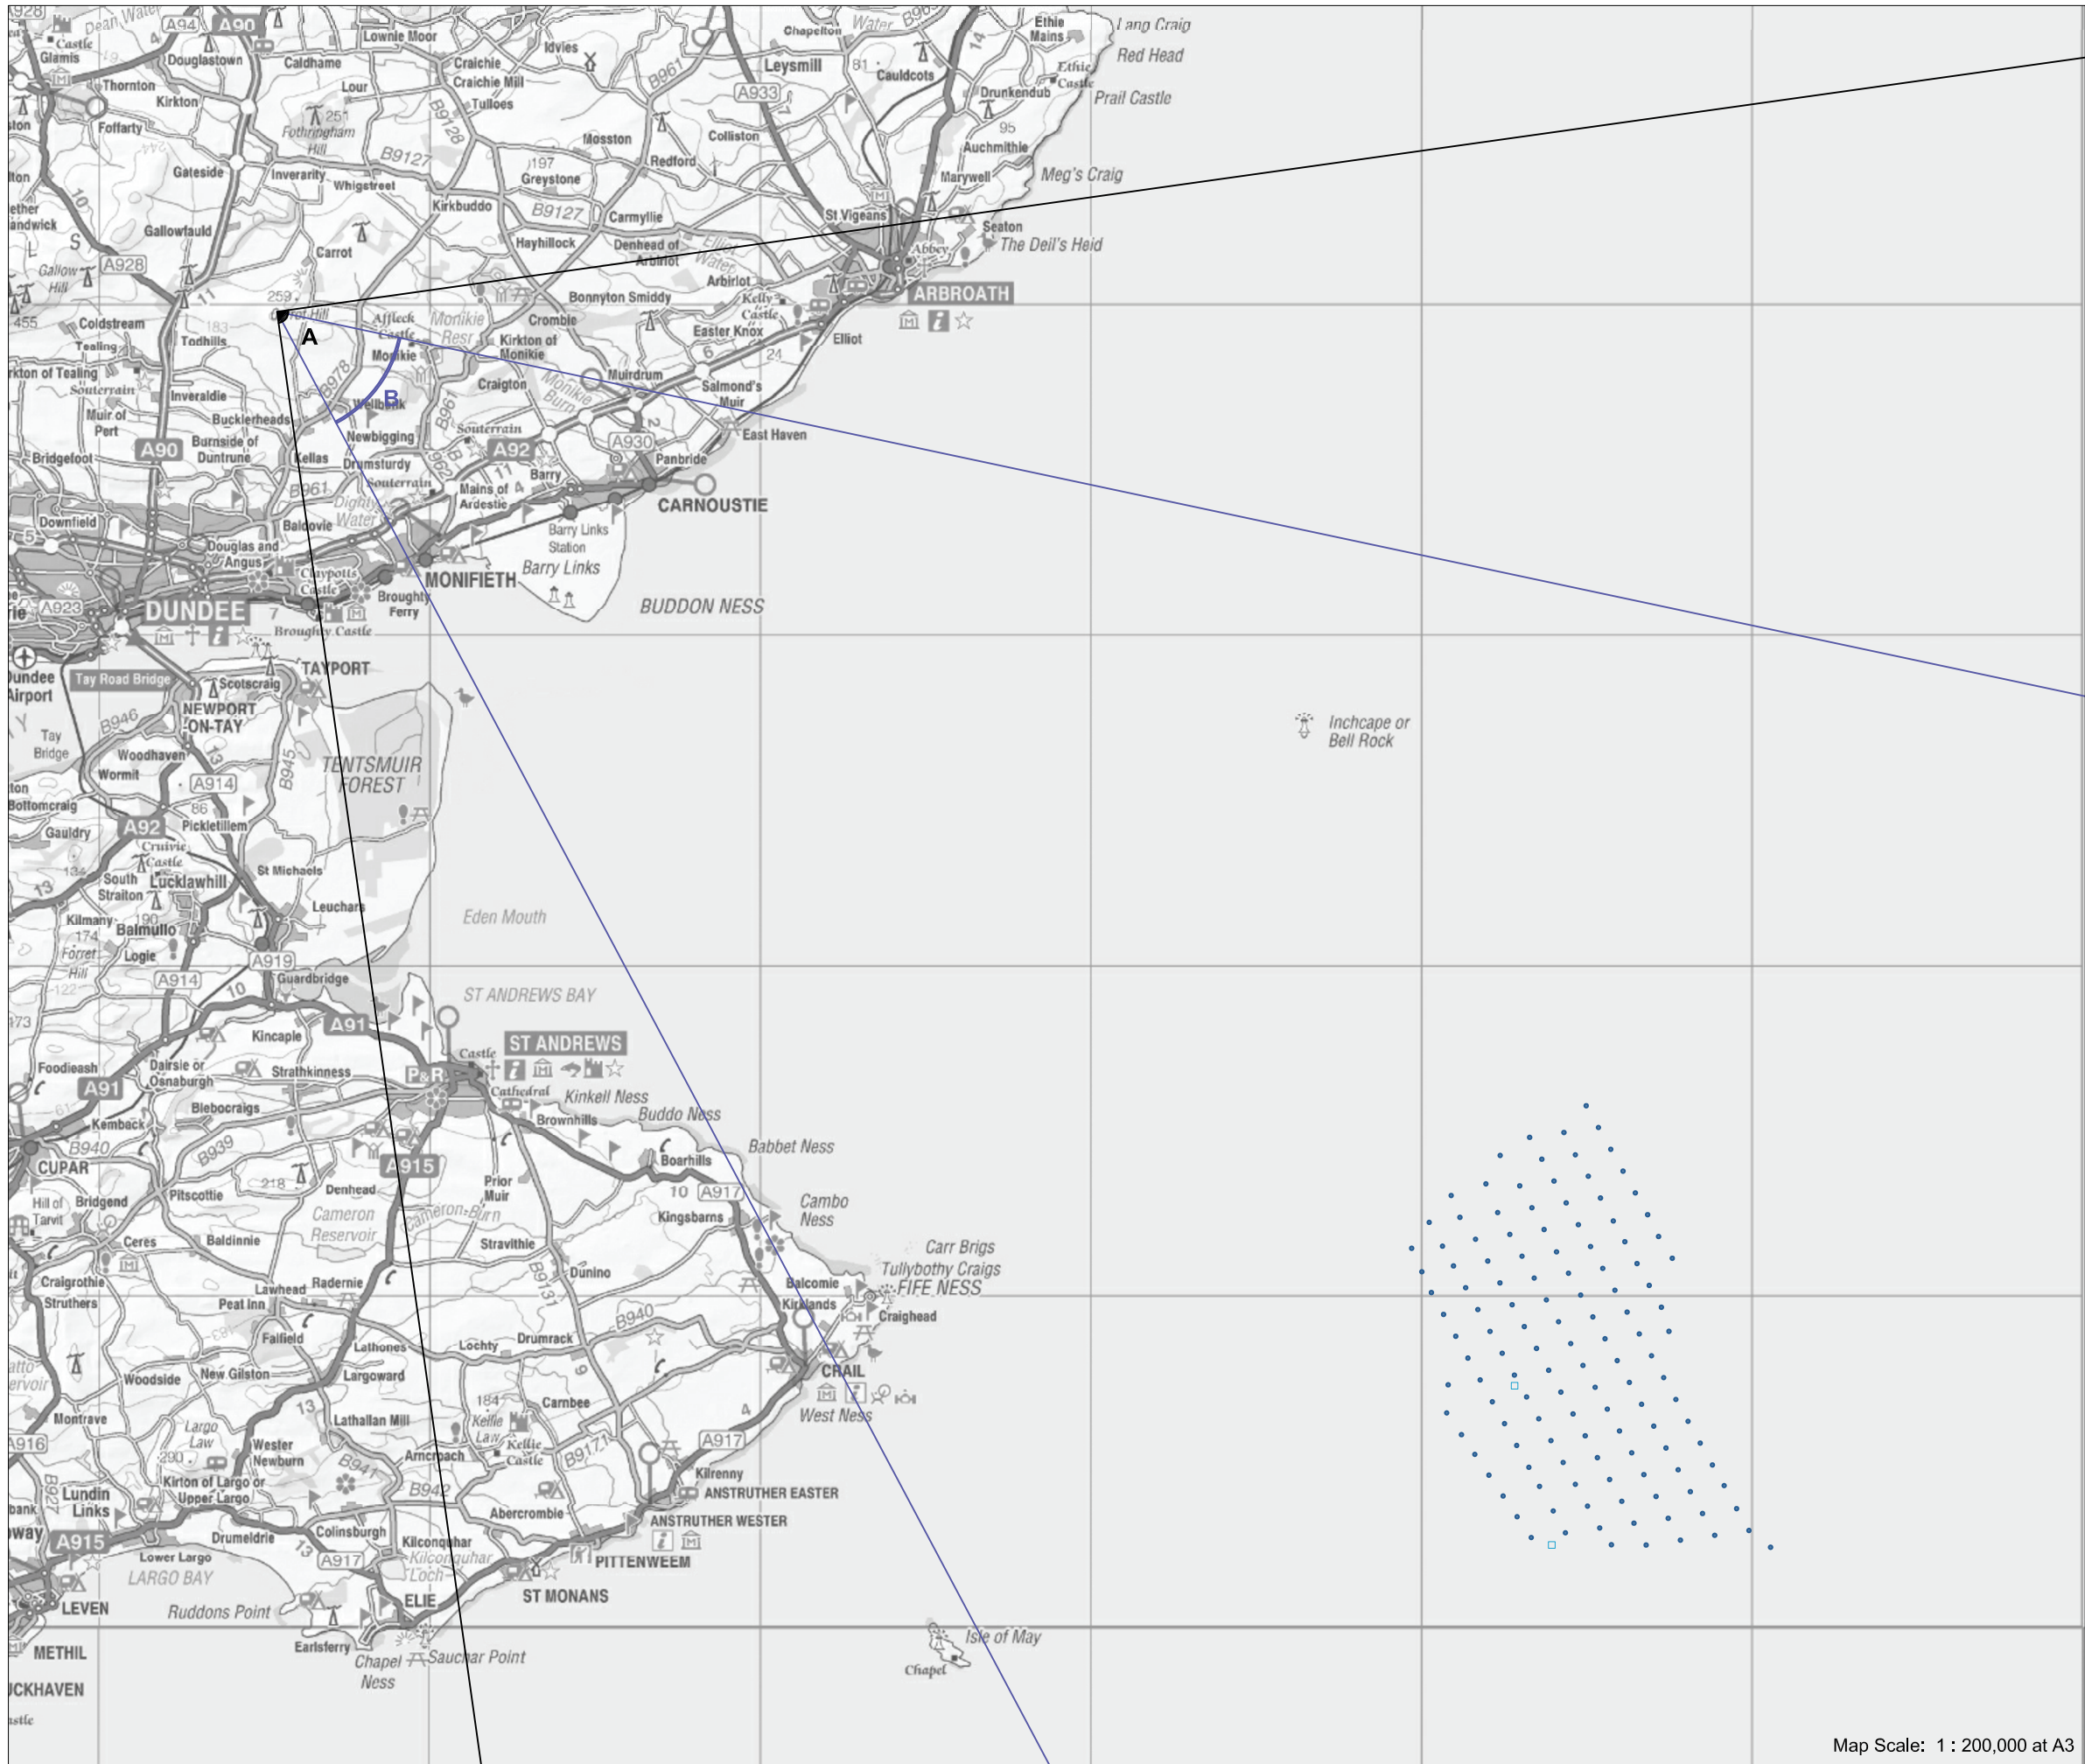

Neart na Gaoithe Offshore Wind Farm

► Viewpoint 5A Dodd Hill

Viewpoint Location

OS Reference:	345255, 739616
Terrain height AOD (from model) :	251 m

Neart na Gaoithe Offshore Wind Farm

Distance to the nearest turbine:	44,399 m
Potential No of turbine hubs visible:	128
Potential No of turbine tips visible:	128

Photography information

Date:	14th September 2011
Time:	15:45
Camera type:	Nikon D7000
Focal length:	35 mm
Equivalent Focal length:	52 mm

Figure 21.11.1a