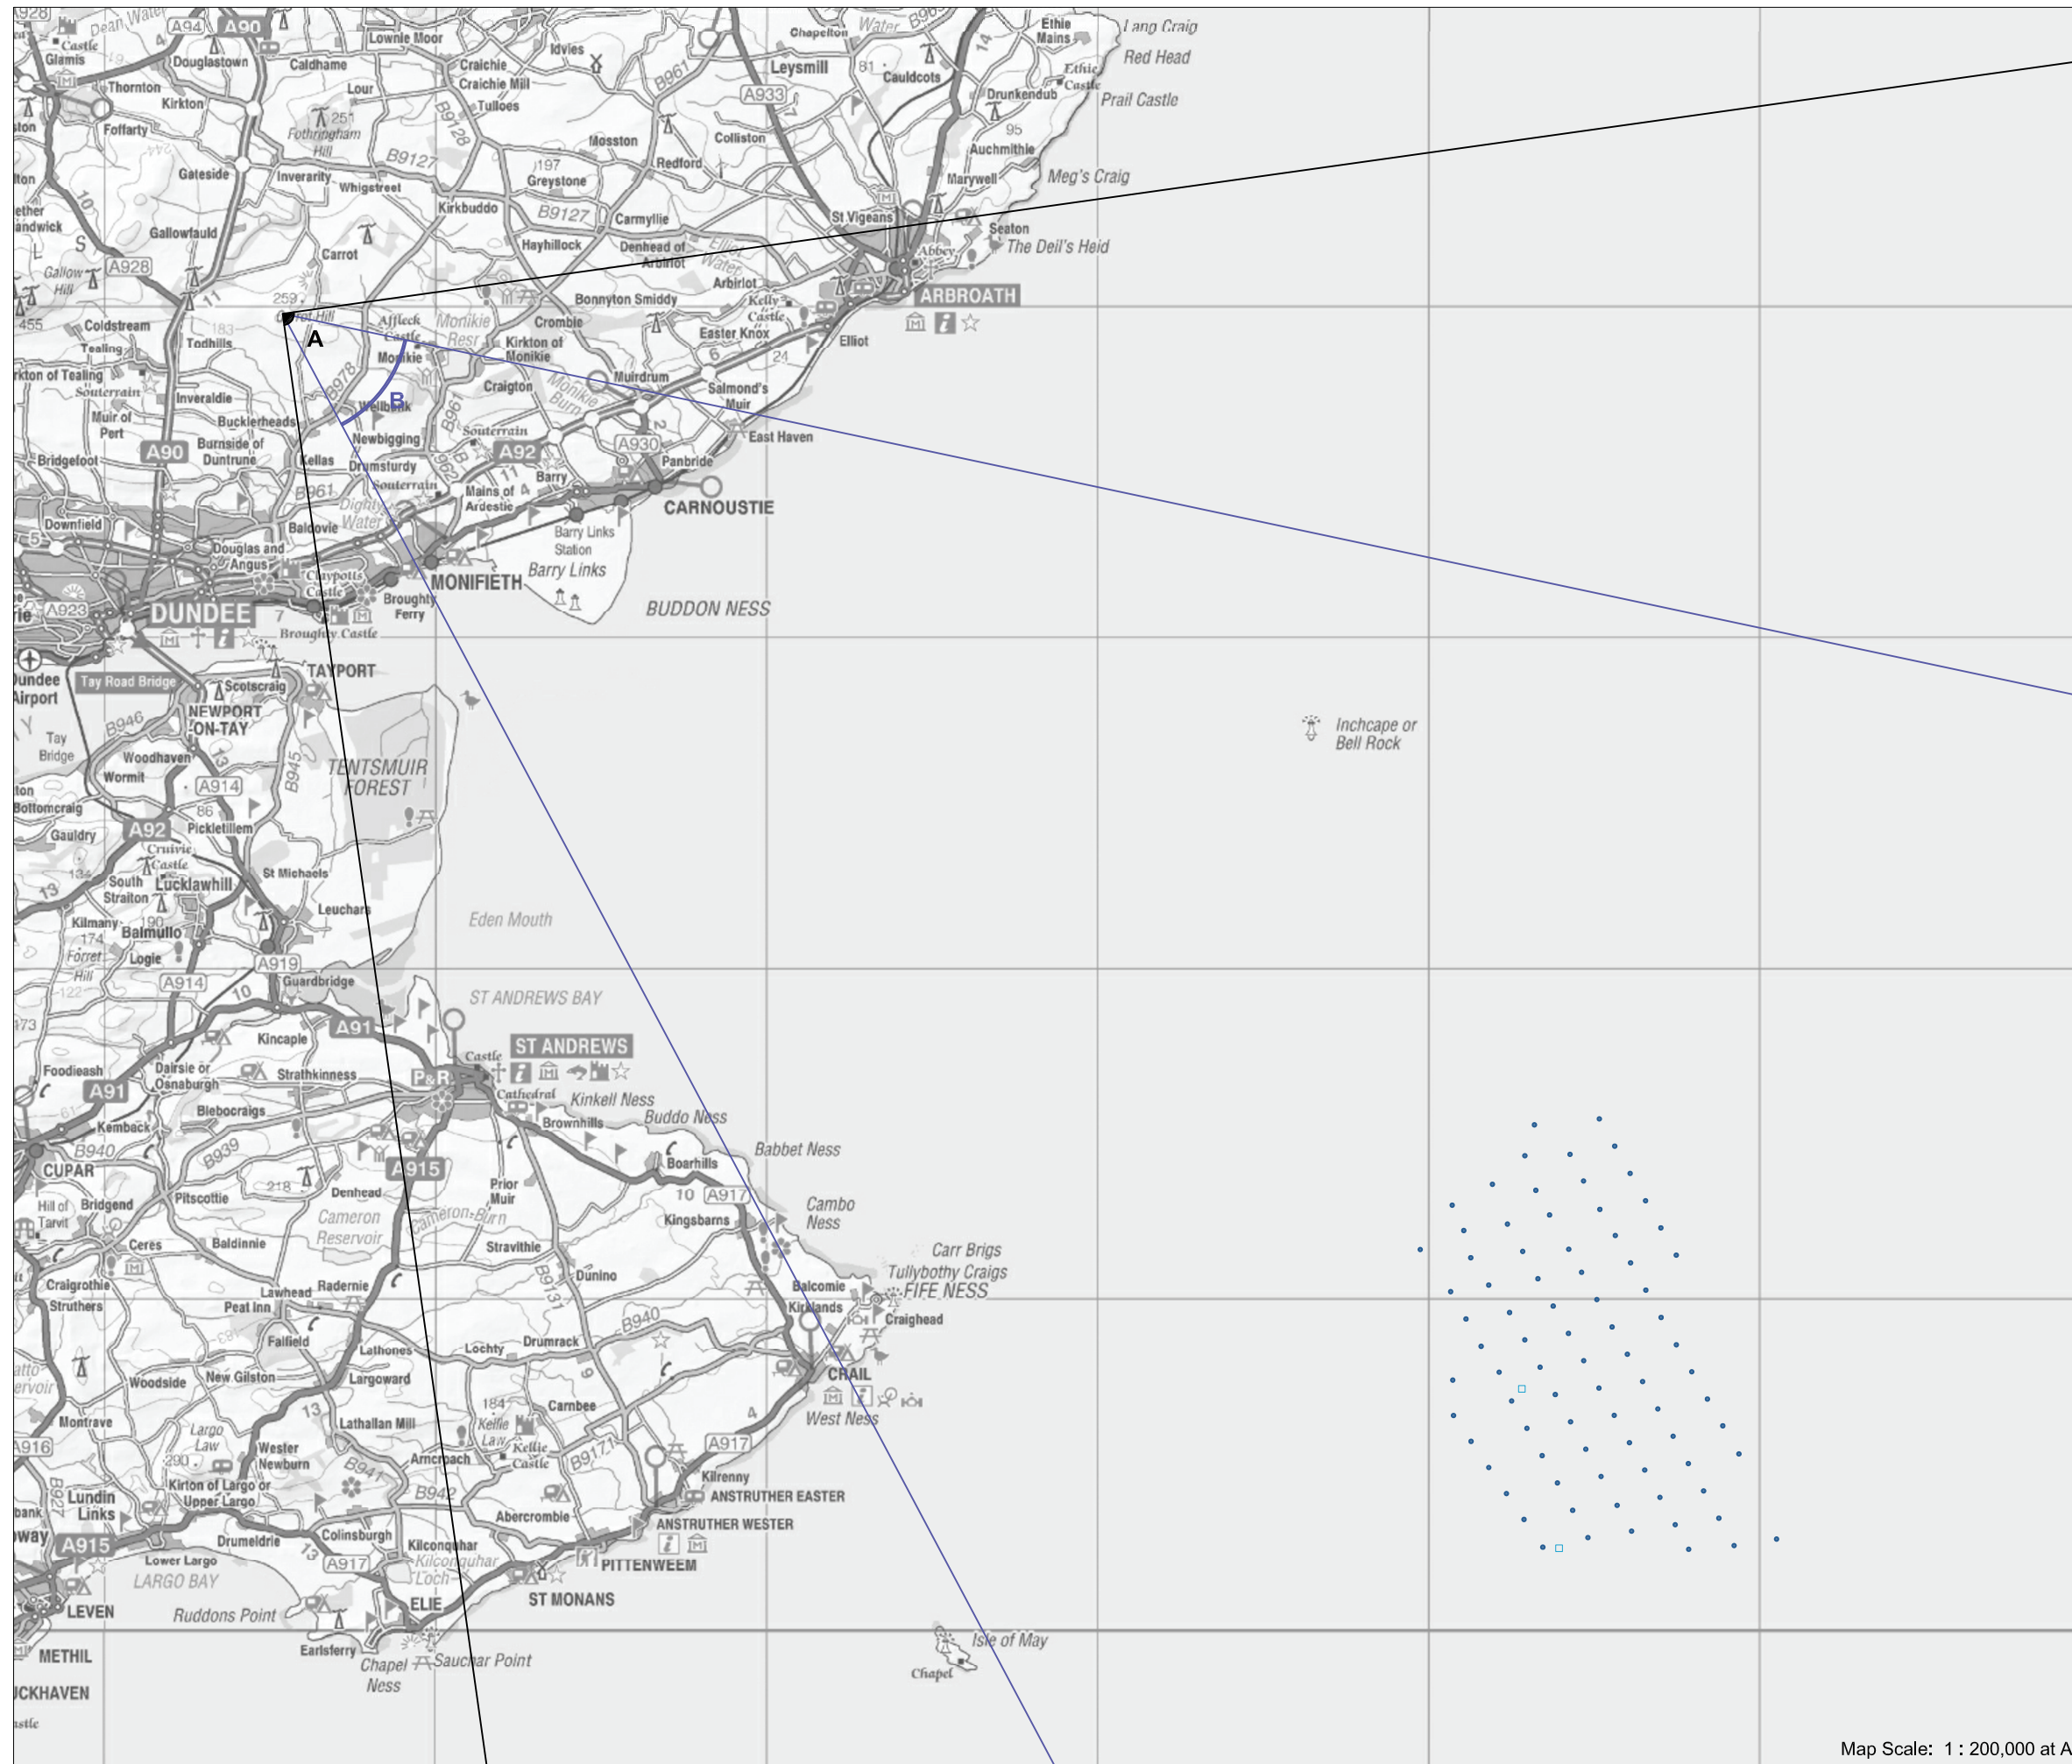

Neart na Gaoithe Offshore Wind Farm

► Viewpoint 5B Dodd Hill

Viewpoint Location

OS Reference:	345255, 739616
Terrain height AOD (from model) :	251 m

Neart na Gaoithe Offshore Wind Farm

Distance to the nearest turbine:	44,404 m
Potential No of turbine hubs visible:	80
Potential No of turbine tips visible:	80

Photography information

Date:	14th September 2011
Time:	15:45
Camera type:	Nikon D7000
Focal length:	35 mm
Equivalent Focal length:	52 mm

Figure 21.11.2a

Map Scale: 1 : 200,000 at A3