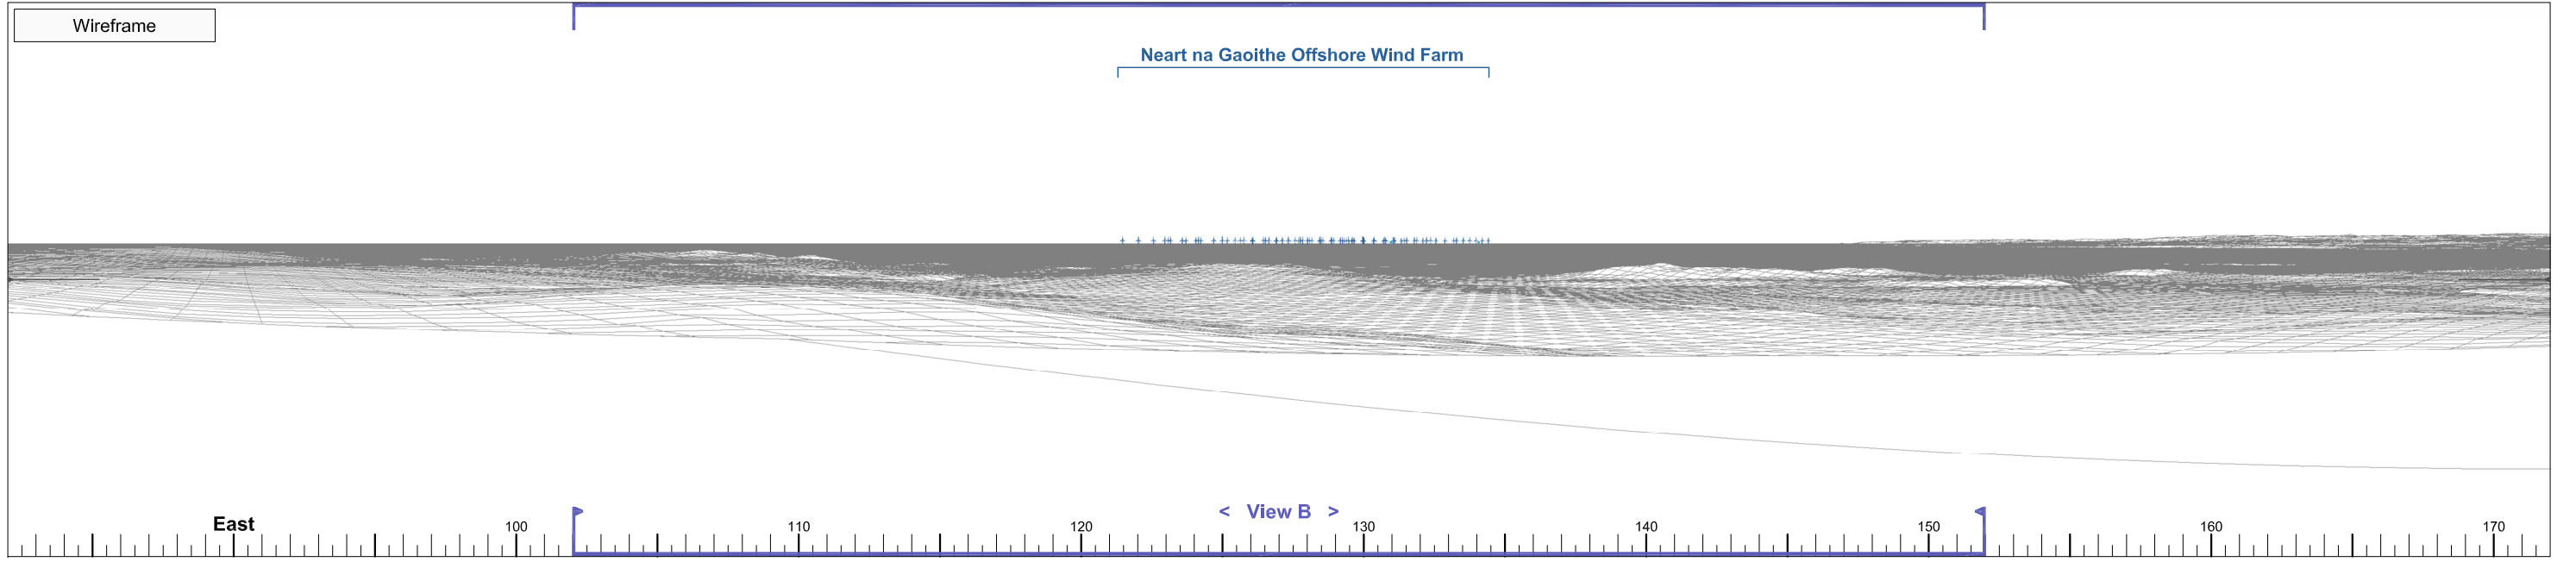

Photograph

Wireframe

Neart na Gaoithe Offshore Wind Farm

< View B >

► Viewpoint 5B Dodd Hill

View A

Bearing to centre of view:

127°

Horizontal field of view:

90°

Recommended viewing distance at A3:

25 cm

Figure 21.11.2b