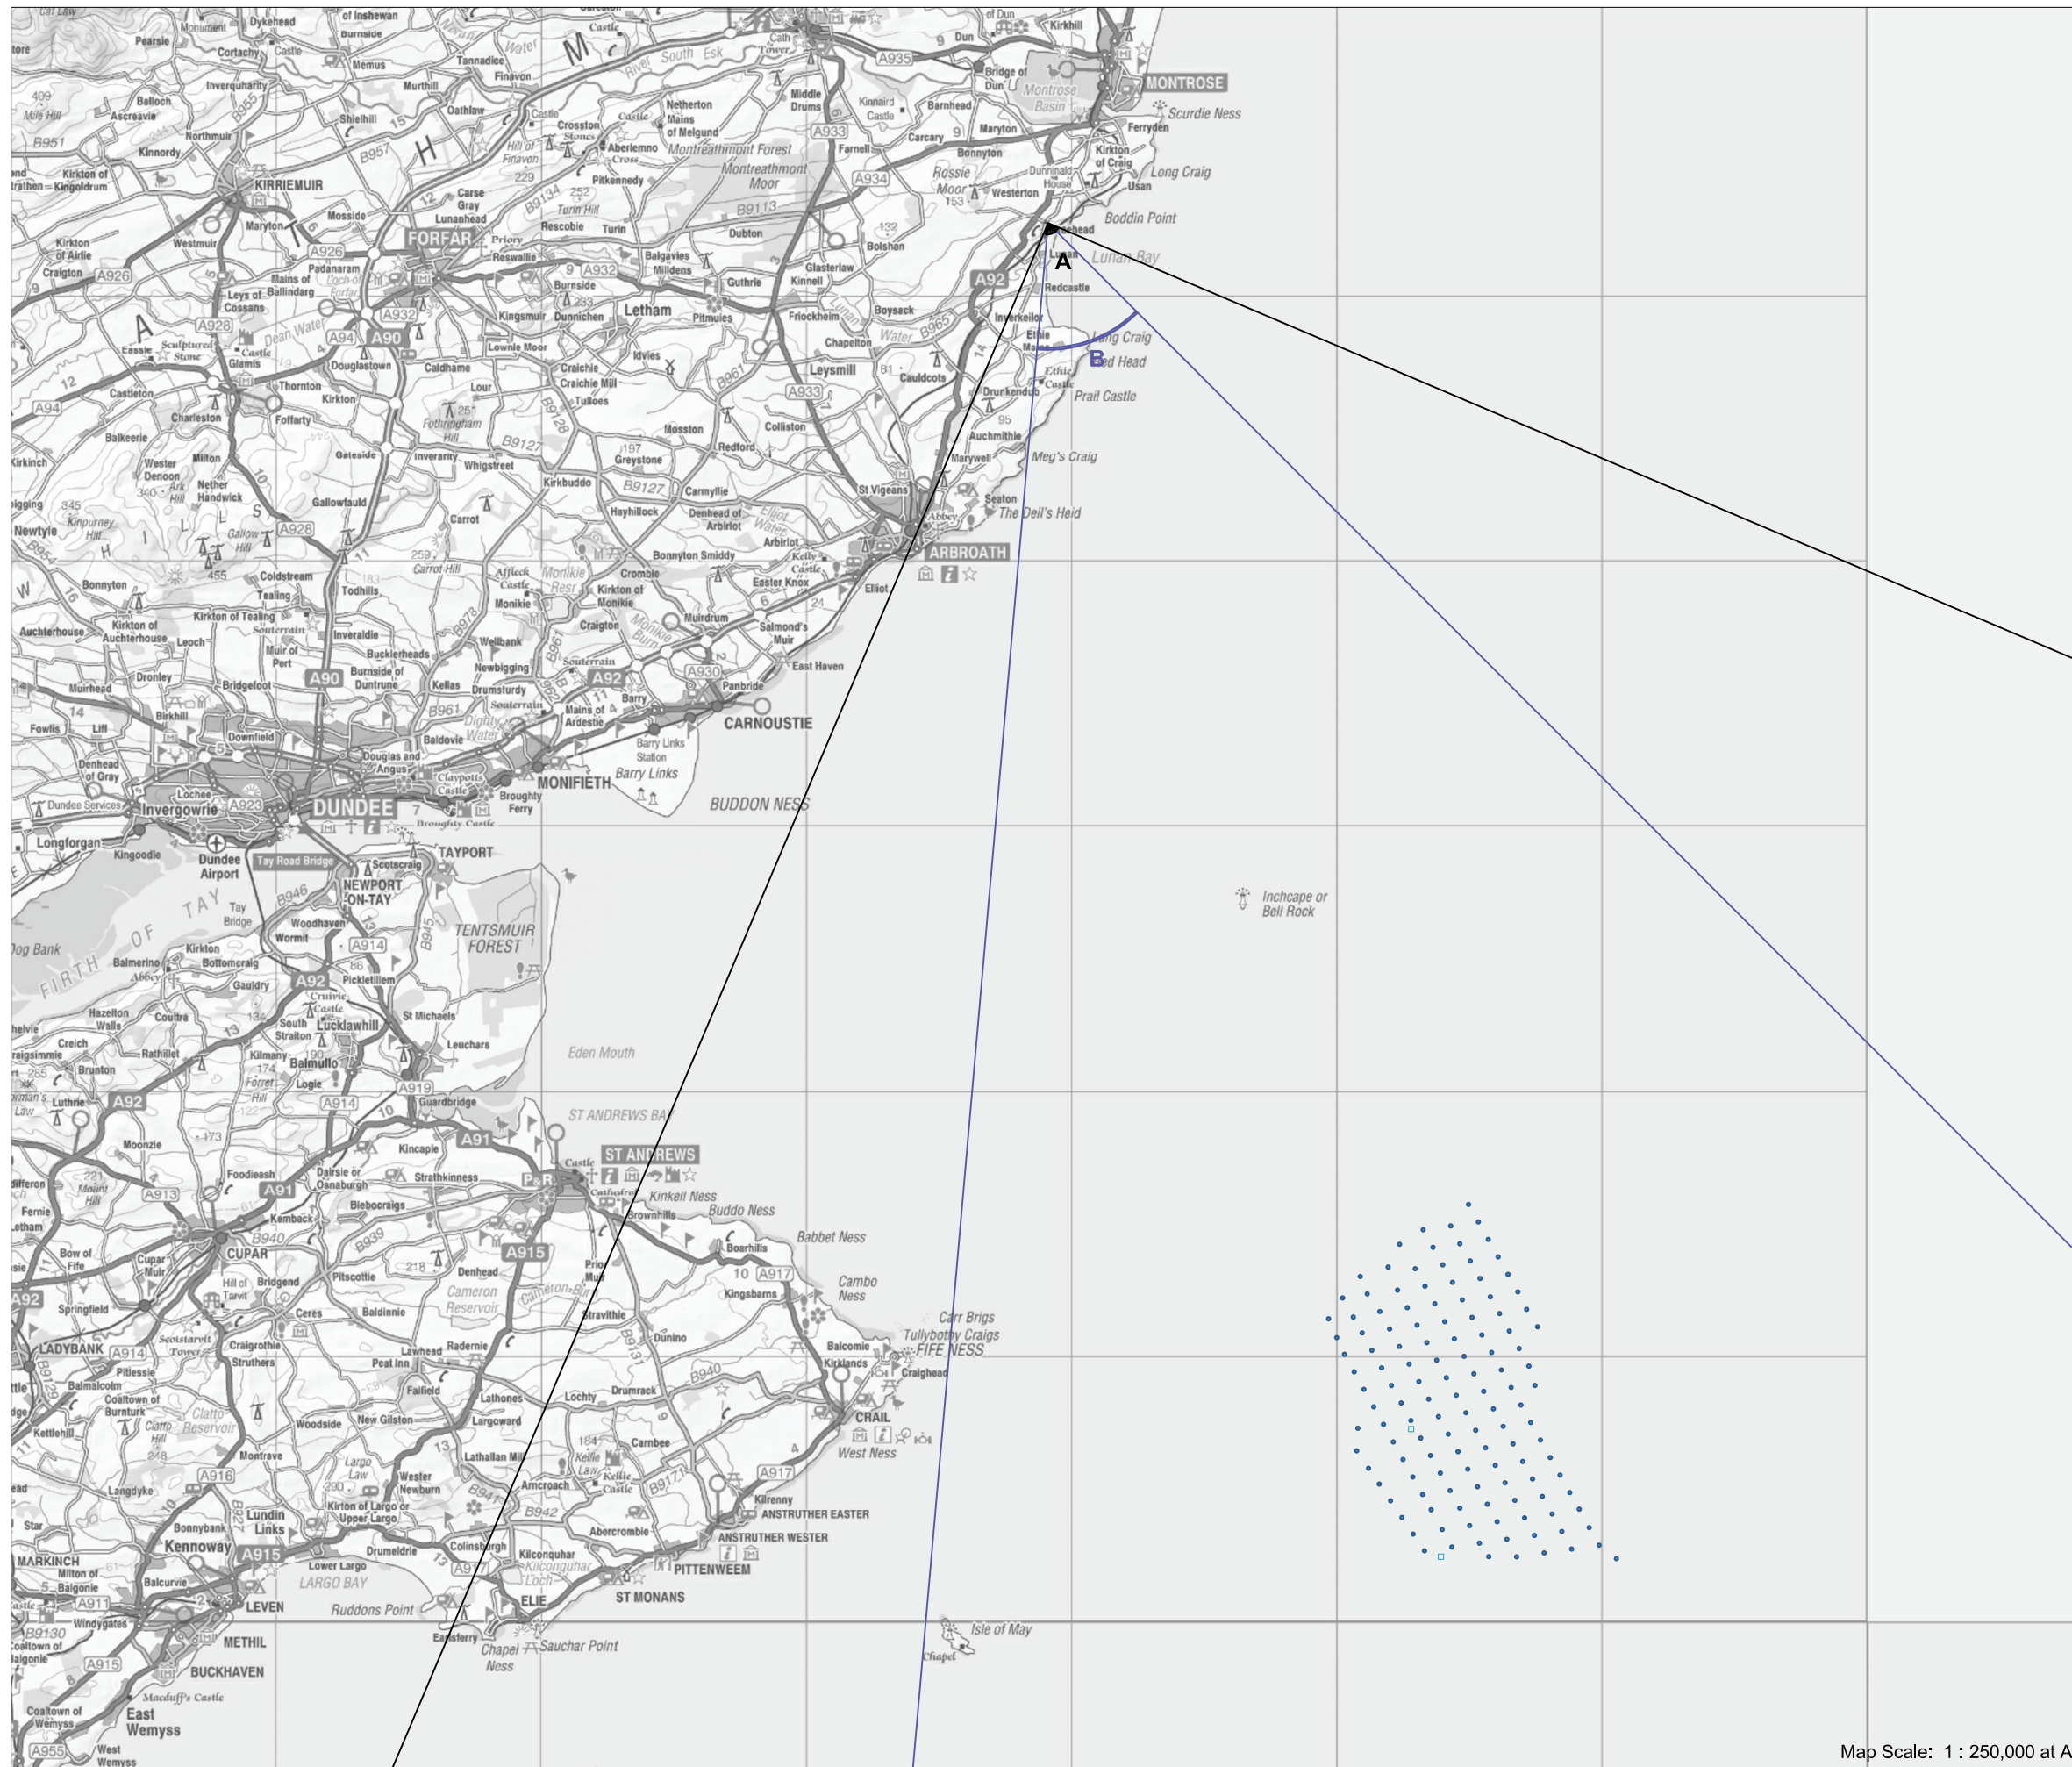

# Neart na Gaoithe Offshore Wind Farm

### Viewpoint Location

OS Reference:	368988, 752598
Terrain height AOD (from model) :	72 m

### Neart na Gaoithe Offshore Wind Farm

Distance to the nearest turbine:	40,235 m
Potential No of turbine hubs visible:	128
Potential No of turbine tips visible:	128

### Photography information

Date:	7th September 2011
Time:	13:05
Camera type:	Nikon D7000
Focal length:	35 mm
Equivalent Focal length:	52 mm

Figure 21.12.1a

Map Scale: 1 : 250,000 at A3