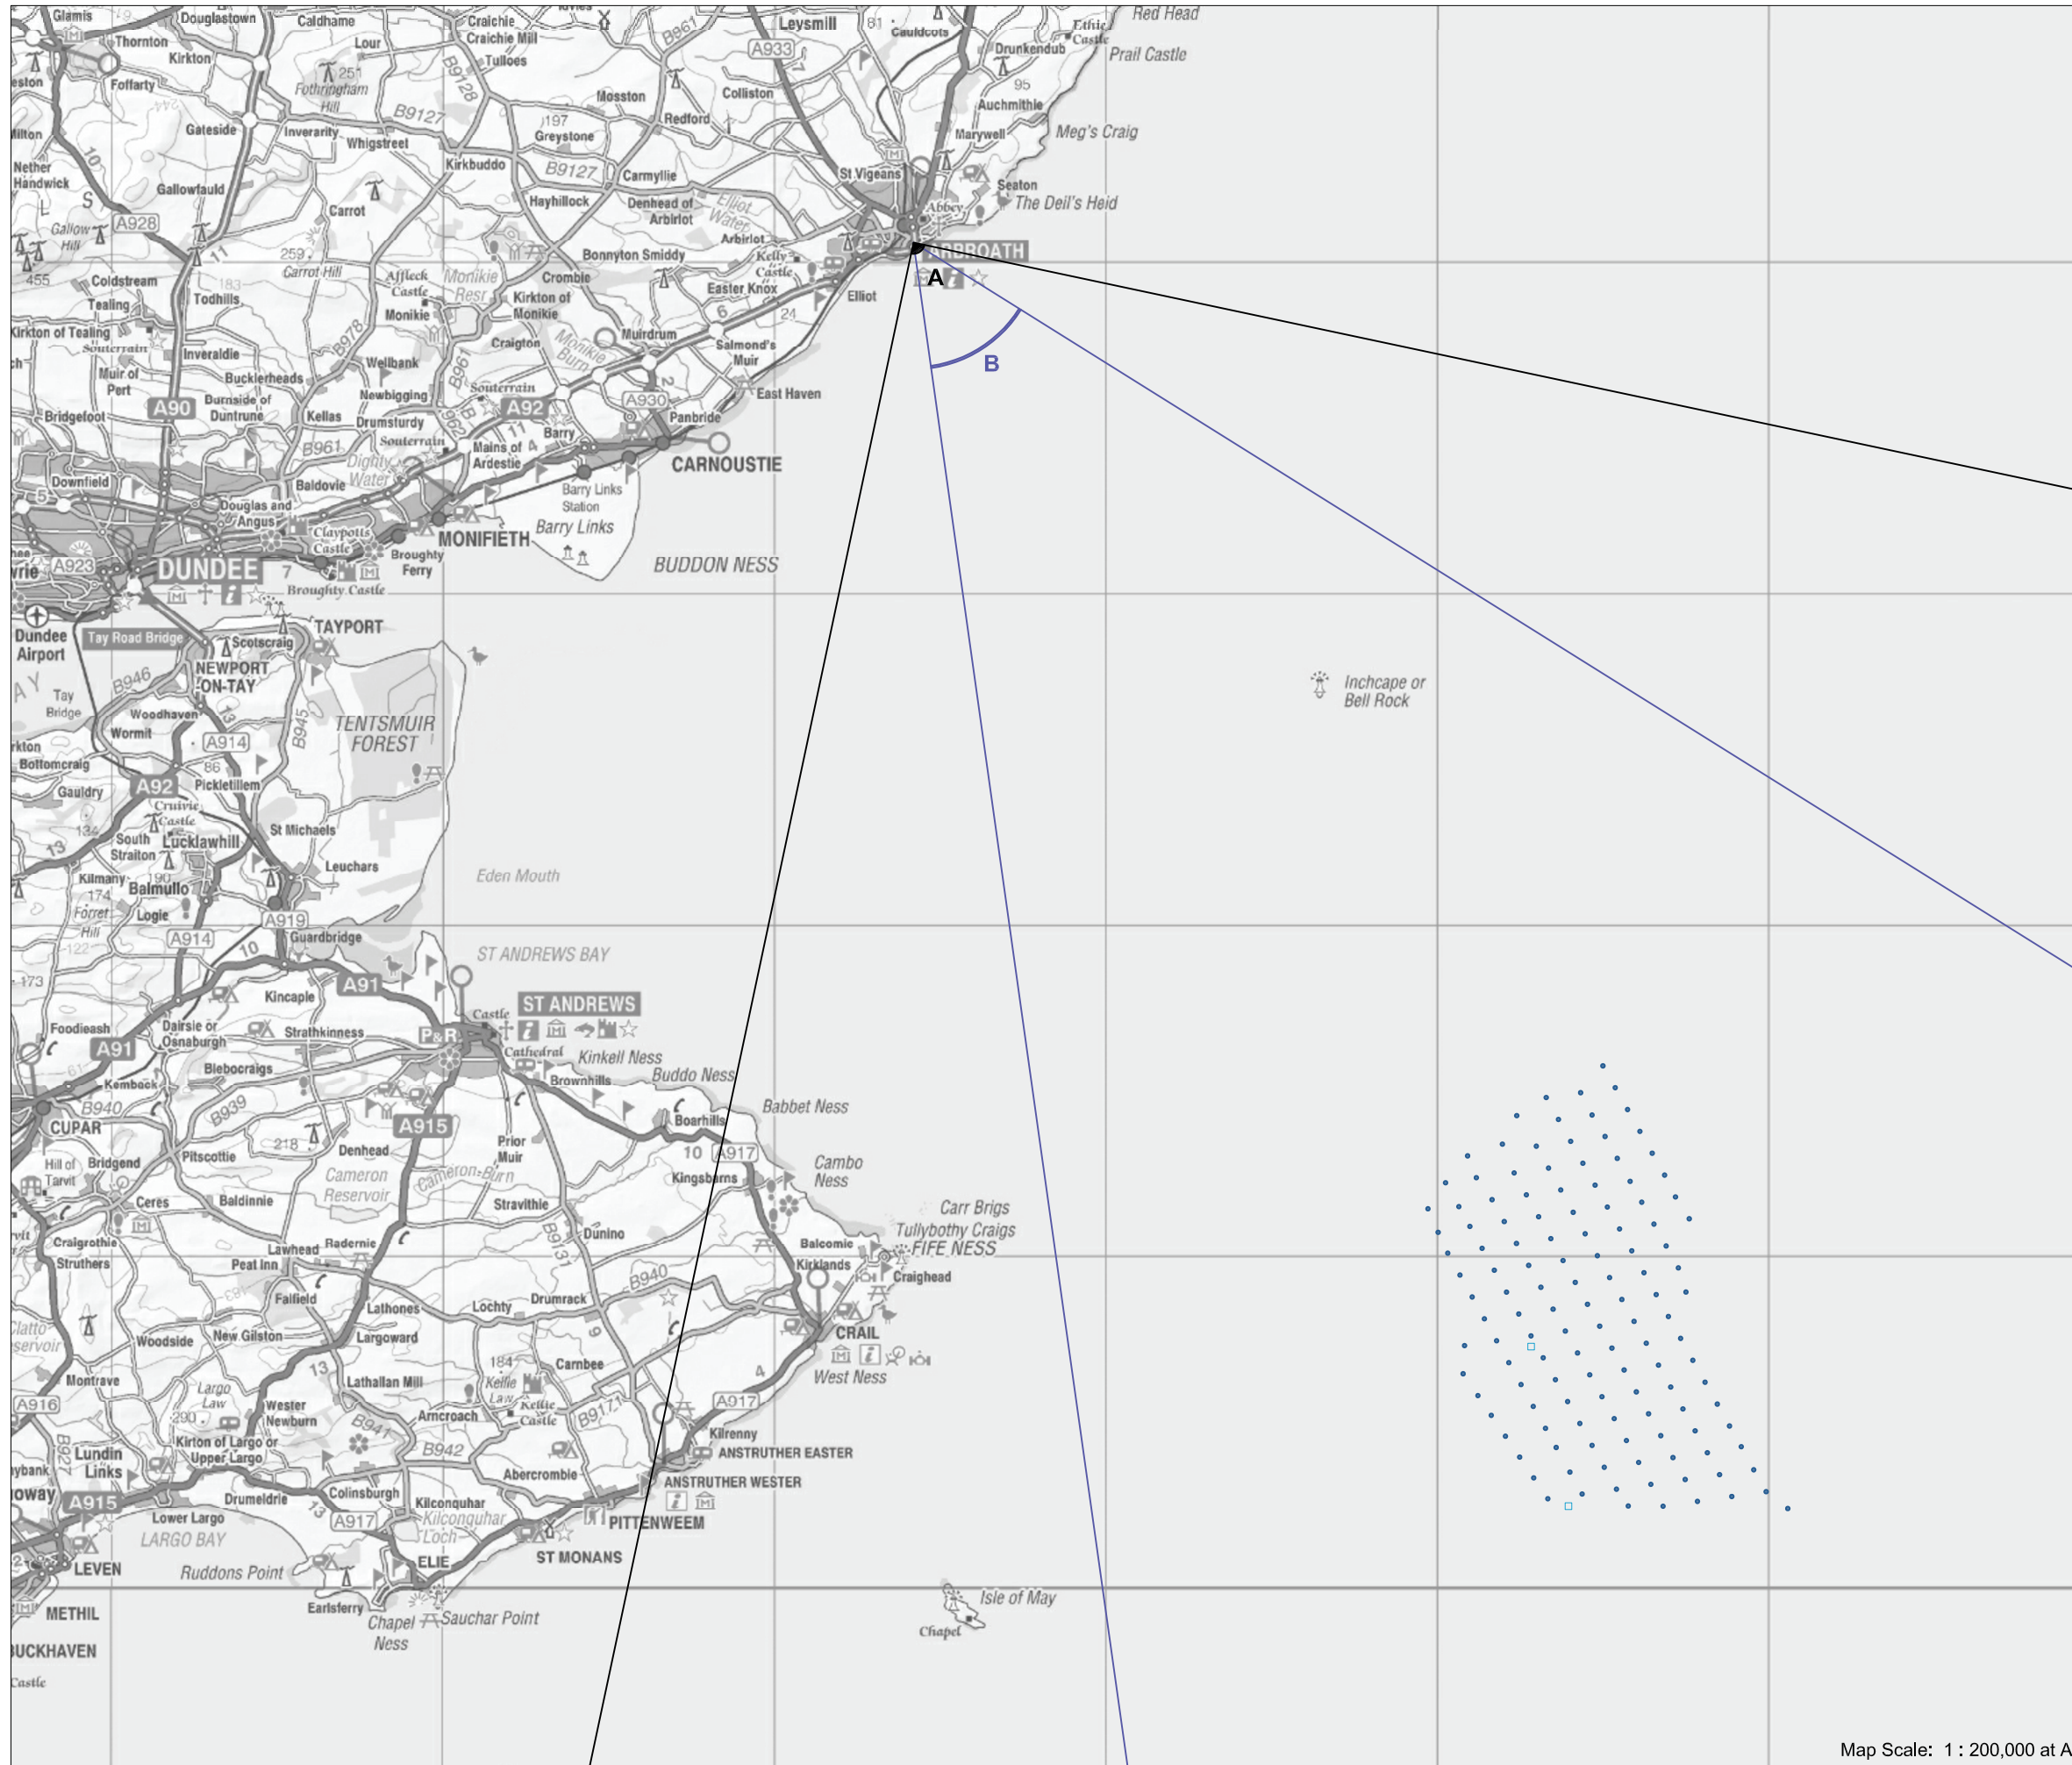

Neart na Gaoithe Offshore Wind Farm

► Viewpoint 7A Arbroath

Viewpoint Location

OS Reference:	364047, 740440
Terrain height AOD (from model) :	18 m

Neart na Gaoithe Offshore Wind Farm

Distance to the nearest turbine:	31,999 m
Potential No of turbine hubs visible:	128
Potential No of turbine tips visible:	128

Photography information

Date:	7th September 2011
Time:	12:05
Camera type:	Nikon D7000
Focal length:	35 mm
Equivalent Focal length:	52 mm

Figure 21.13.1a

Map Scale: 1 : 200,000 at A3