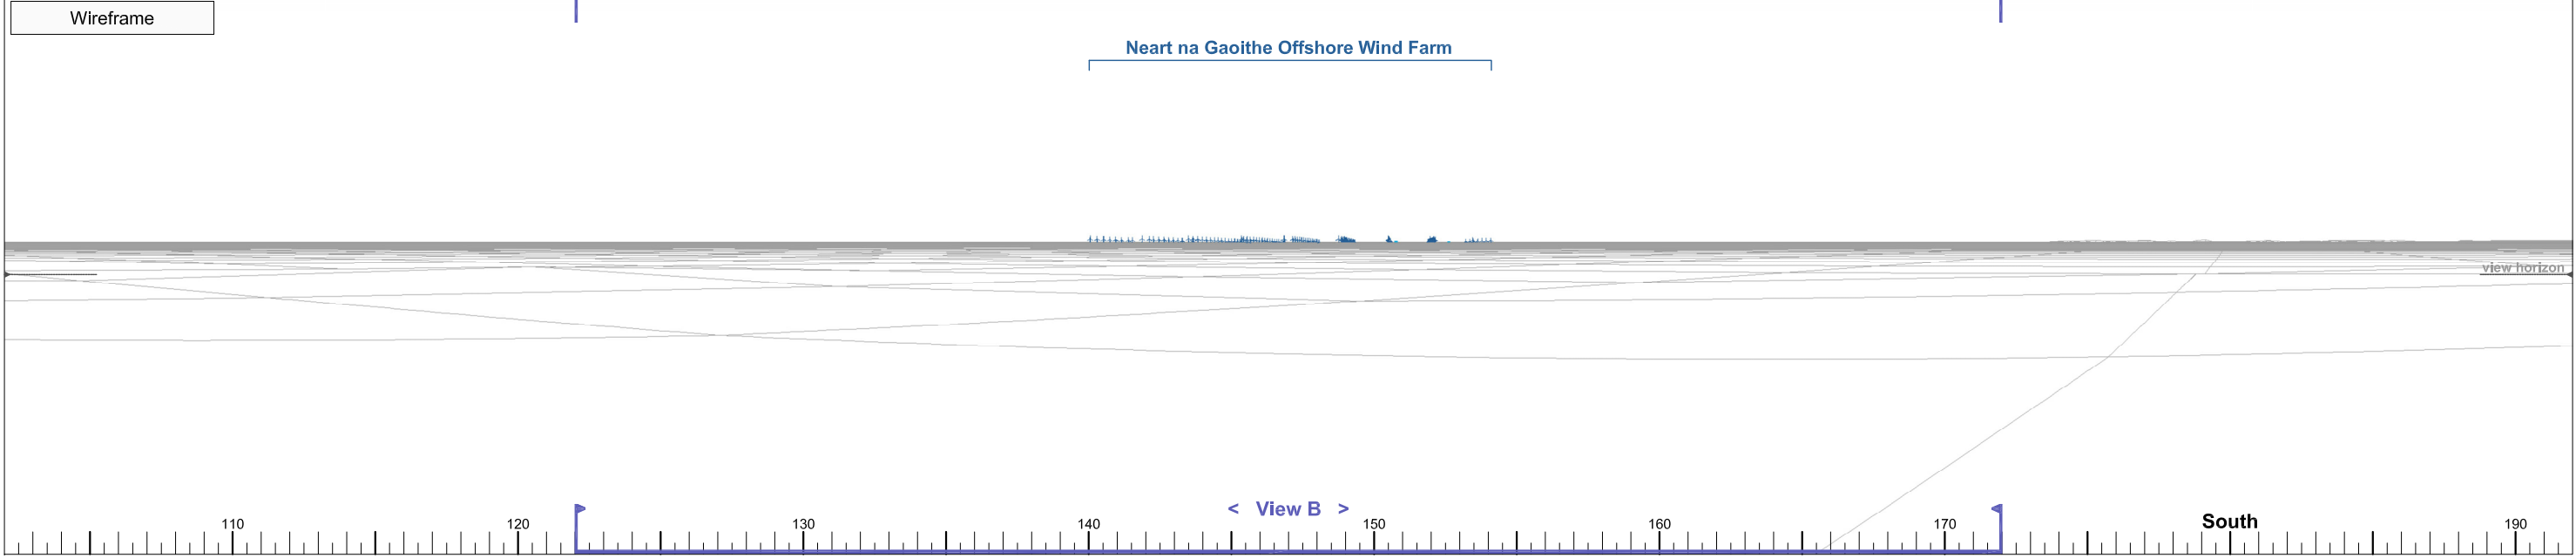

Photograph

Bell Rock Lighthouse

Wireframe

Neart na Gaoithe Offshore Wind Farm

Photomontage

► Viewpoint 7A Arbroath

View A

Bearing to centre of view:

147°

Horizontal field of view:

90°

Recommended viewing distance at A3:

25 cm

Figure 21.13.1b