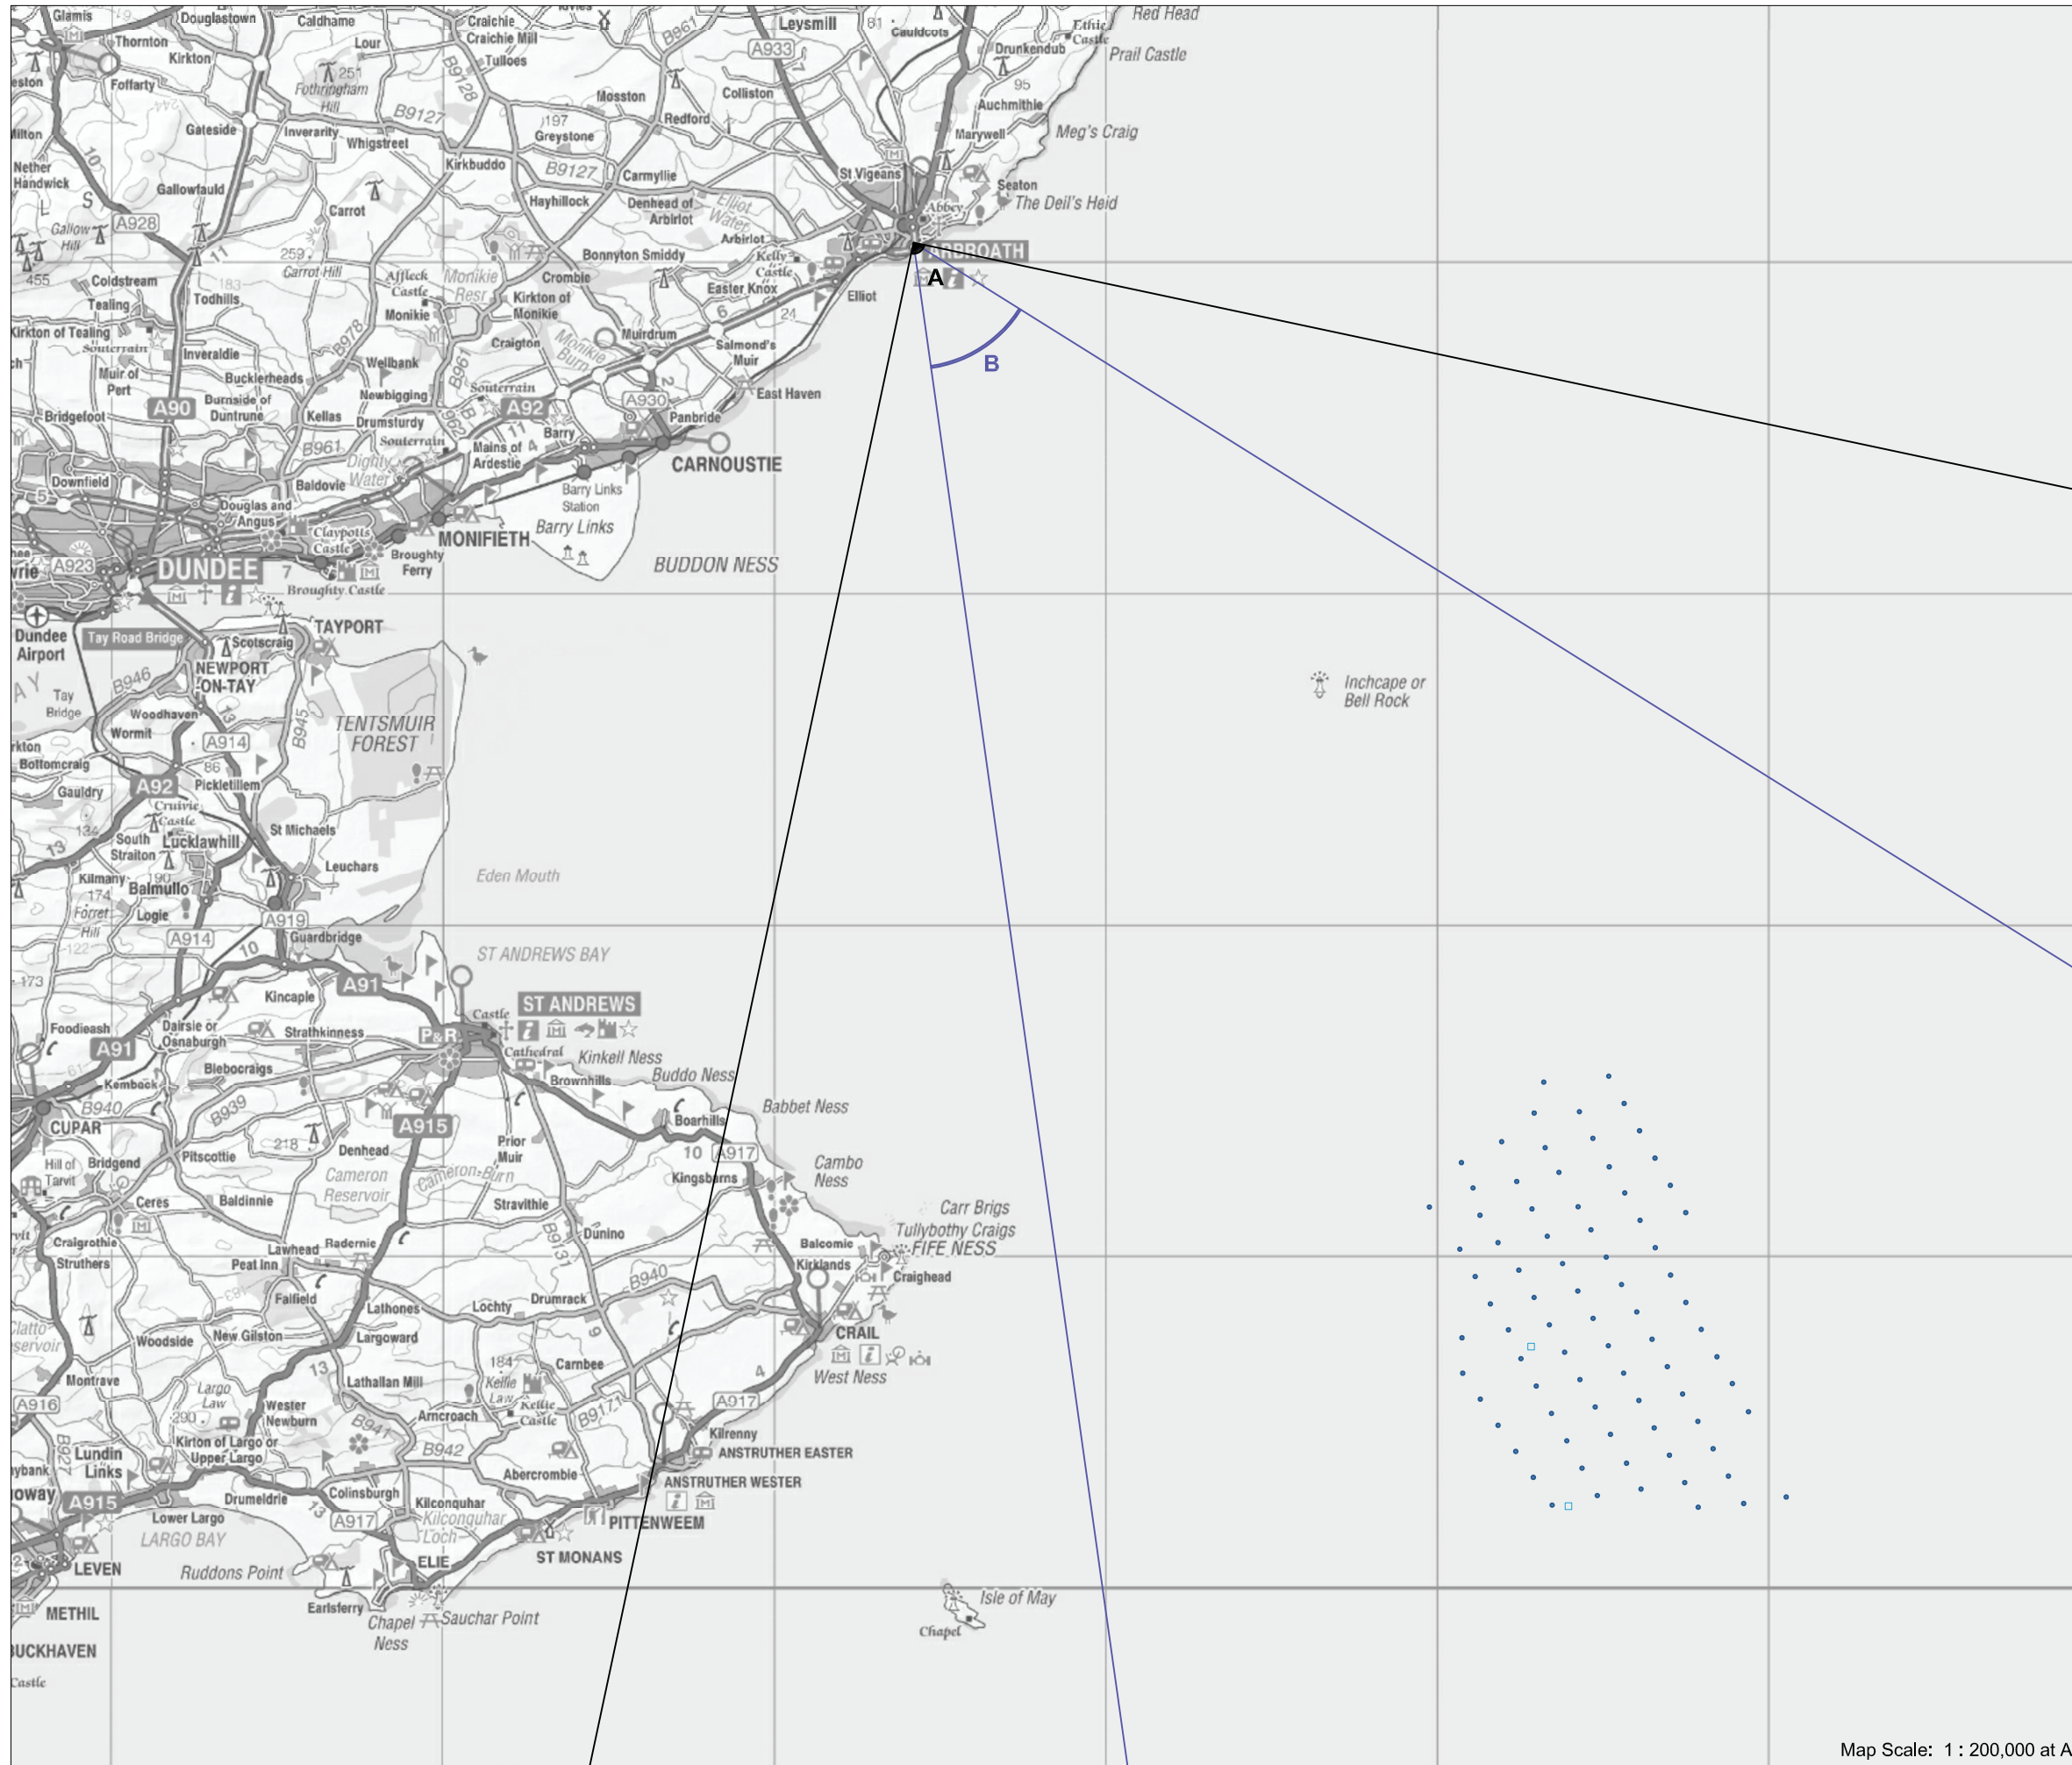

Neart na Gaoithe Offshore Wind Farm

► Viewpoint 7B Arbroath

Viewpoint Location

OS Reference:	364047, 740440
Terrain height AOD (from model) :	18 m

Neart na Gaoithe Offshore Wind Farm

Distance to the nearest turbine:	31,655 m
Potential No of turbine hubs visible:	80
Potential No of turbine tips visible:	80

Photography information

Date:	7th September 2011
Time:	12:05
Camera type:	Nikon D7000
Focal length:	35 mm
Equivalent Focal length:	52 mm

Figure 21.13.2a

Map Scale: 1 : 200,000 at A3