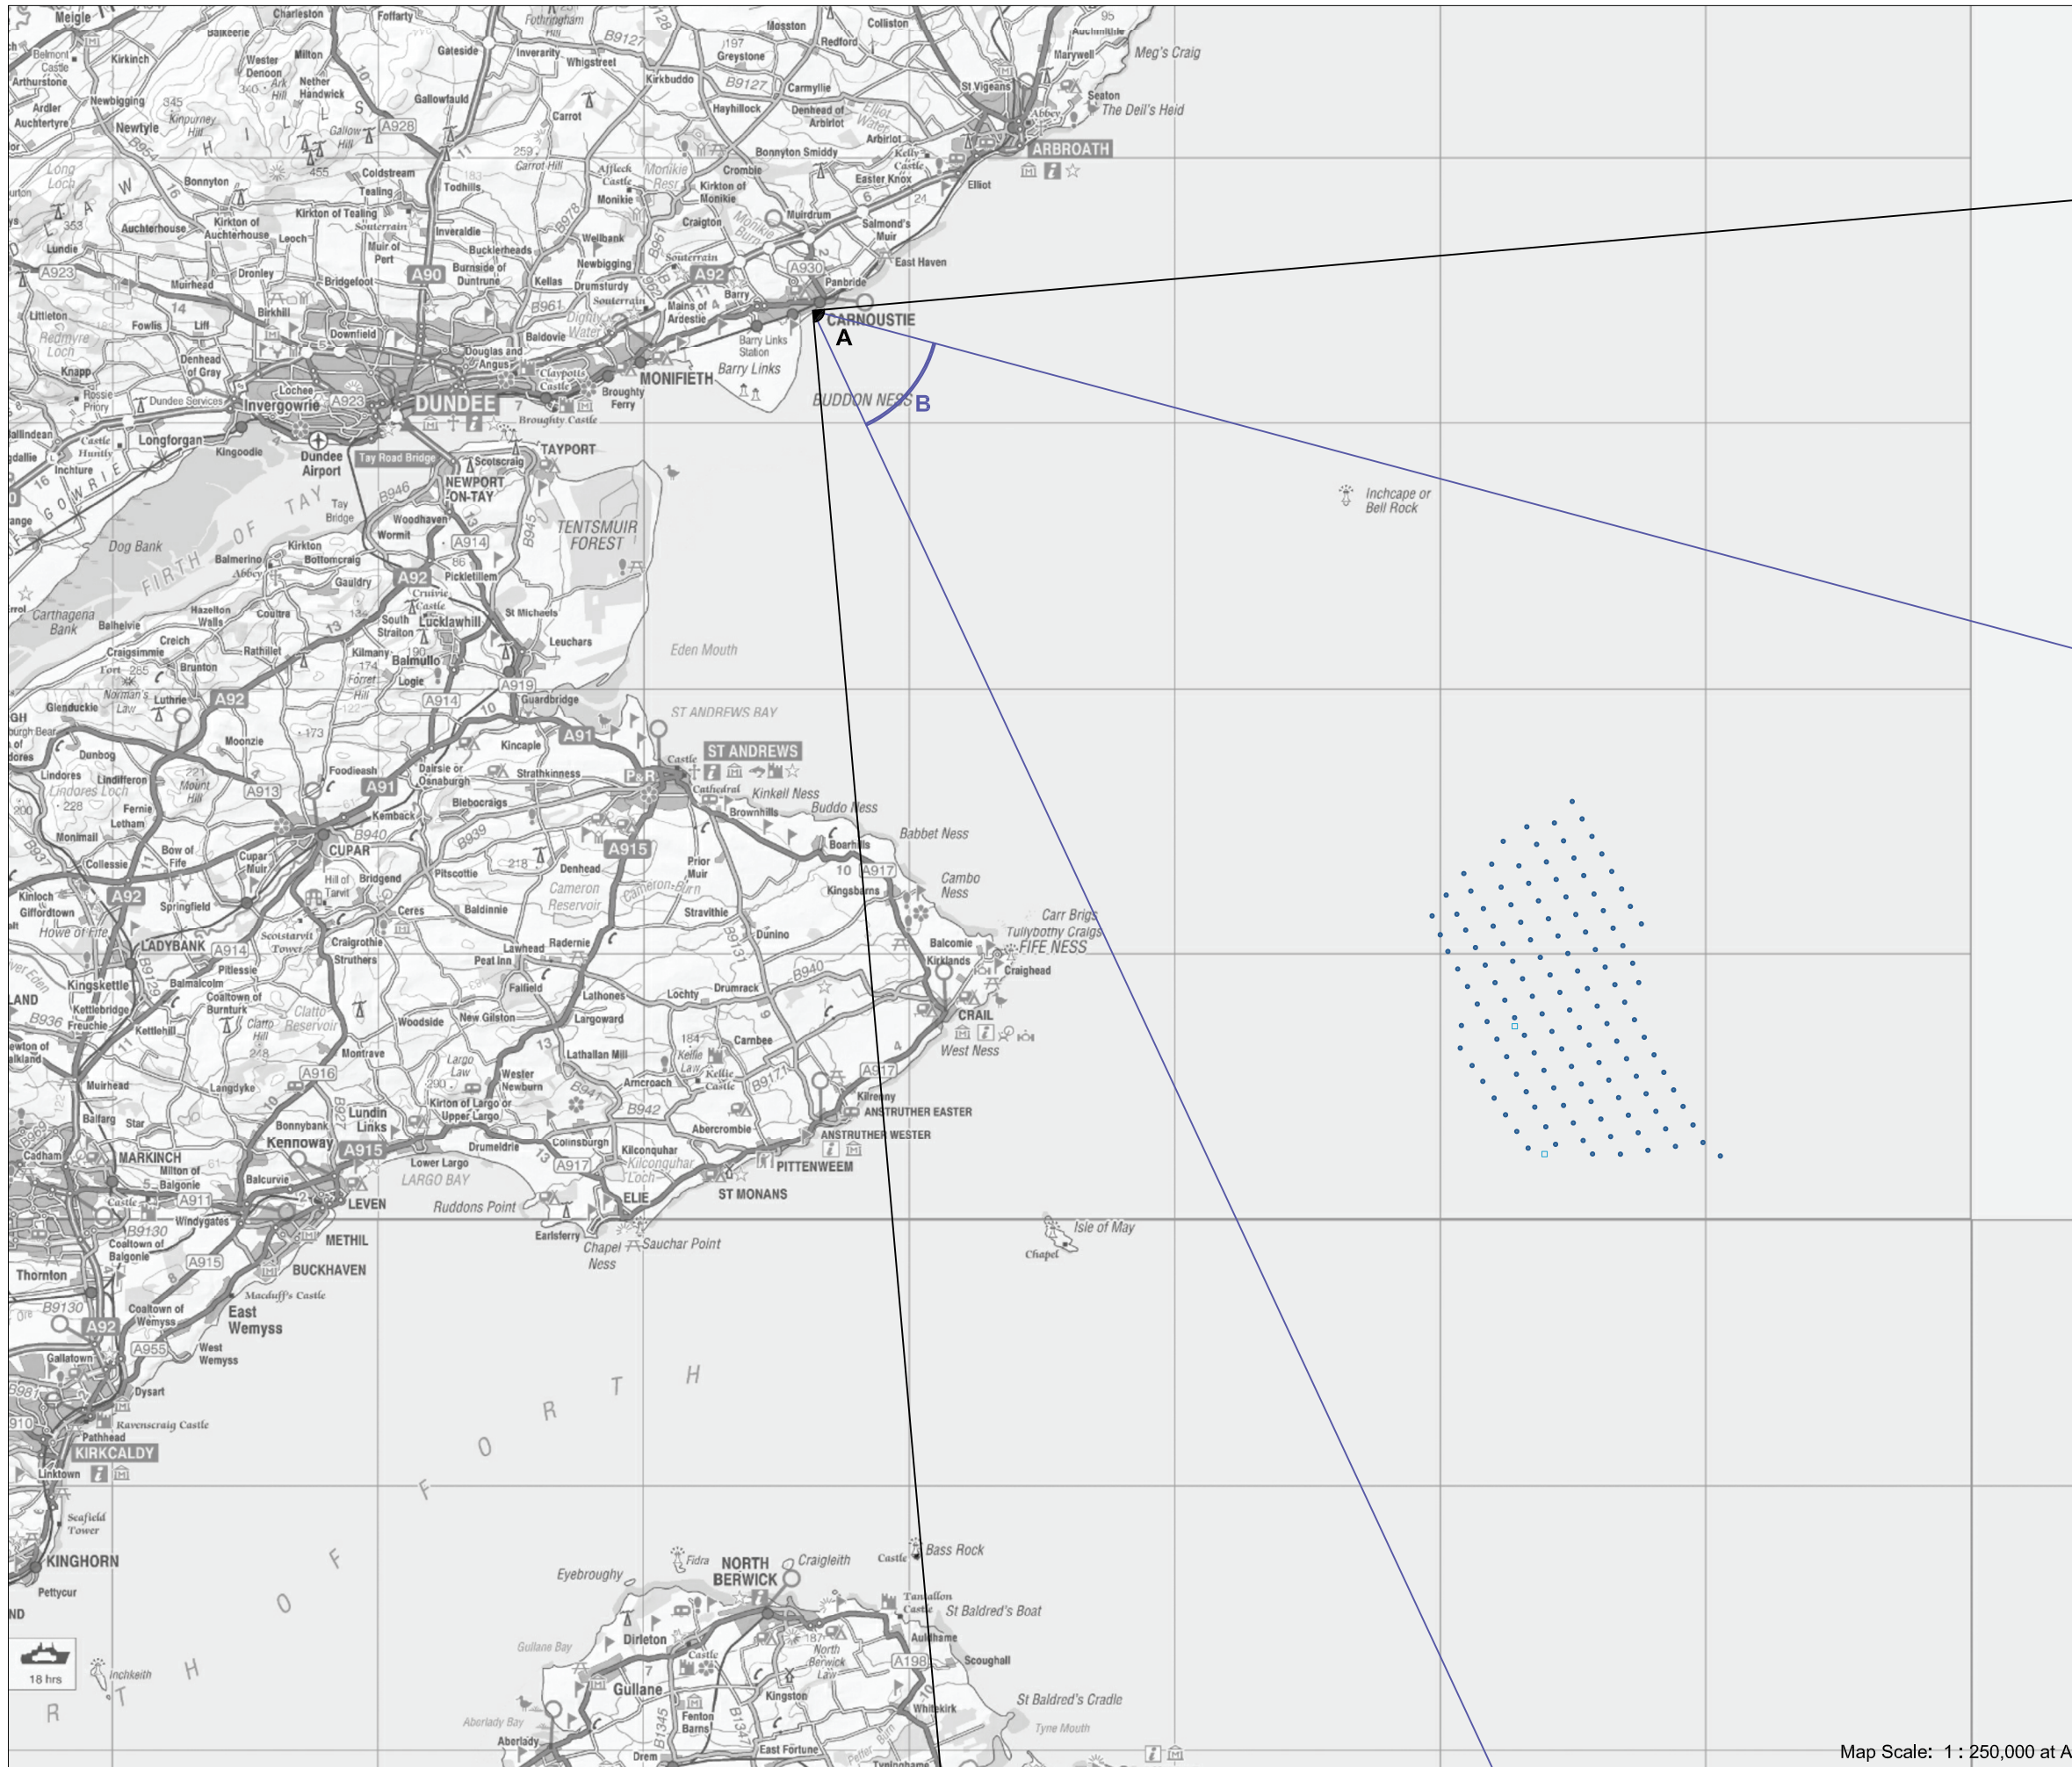

# Neart na Gaoithe Offshore Wind Farm

### Viewpoint Location

OS Reference:	356249, 734093
Terrain height AOD (from model) :	1 m

### Neart na Gaoithe Offshore Wind Farm

Distance to the nearest turbine:	32,399 m
Potential No of turbine hubs visible:	122
Potential No of turbine tips visible:	128

### Photography information

Date:	7th October 2010
Time:	16:35
Camera type:	Nikon D70
Focal length:	35 mm
Equivalent Focal length:	52 mm

Figure 21.14.1a

Map Scale: 1 : 250,000 at A3