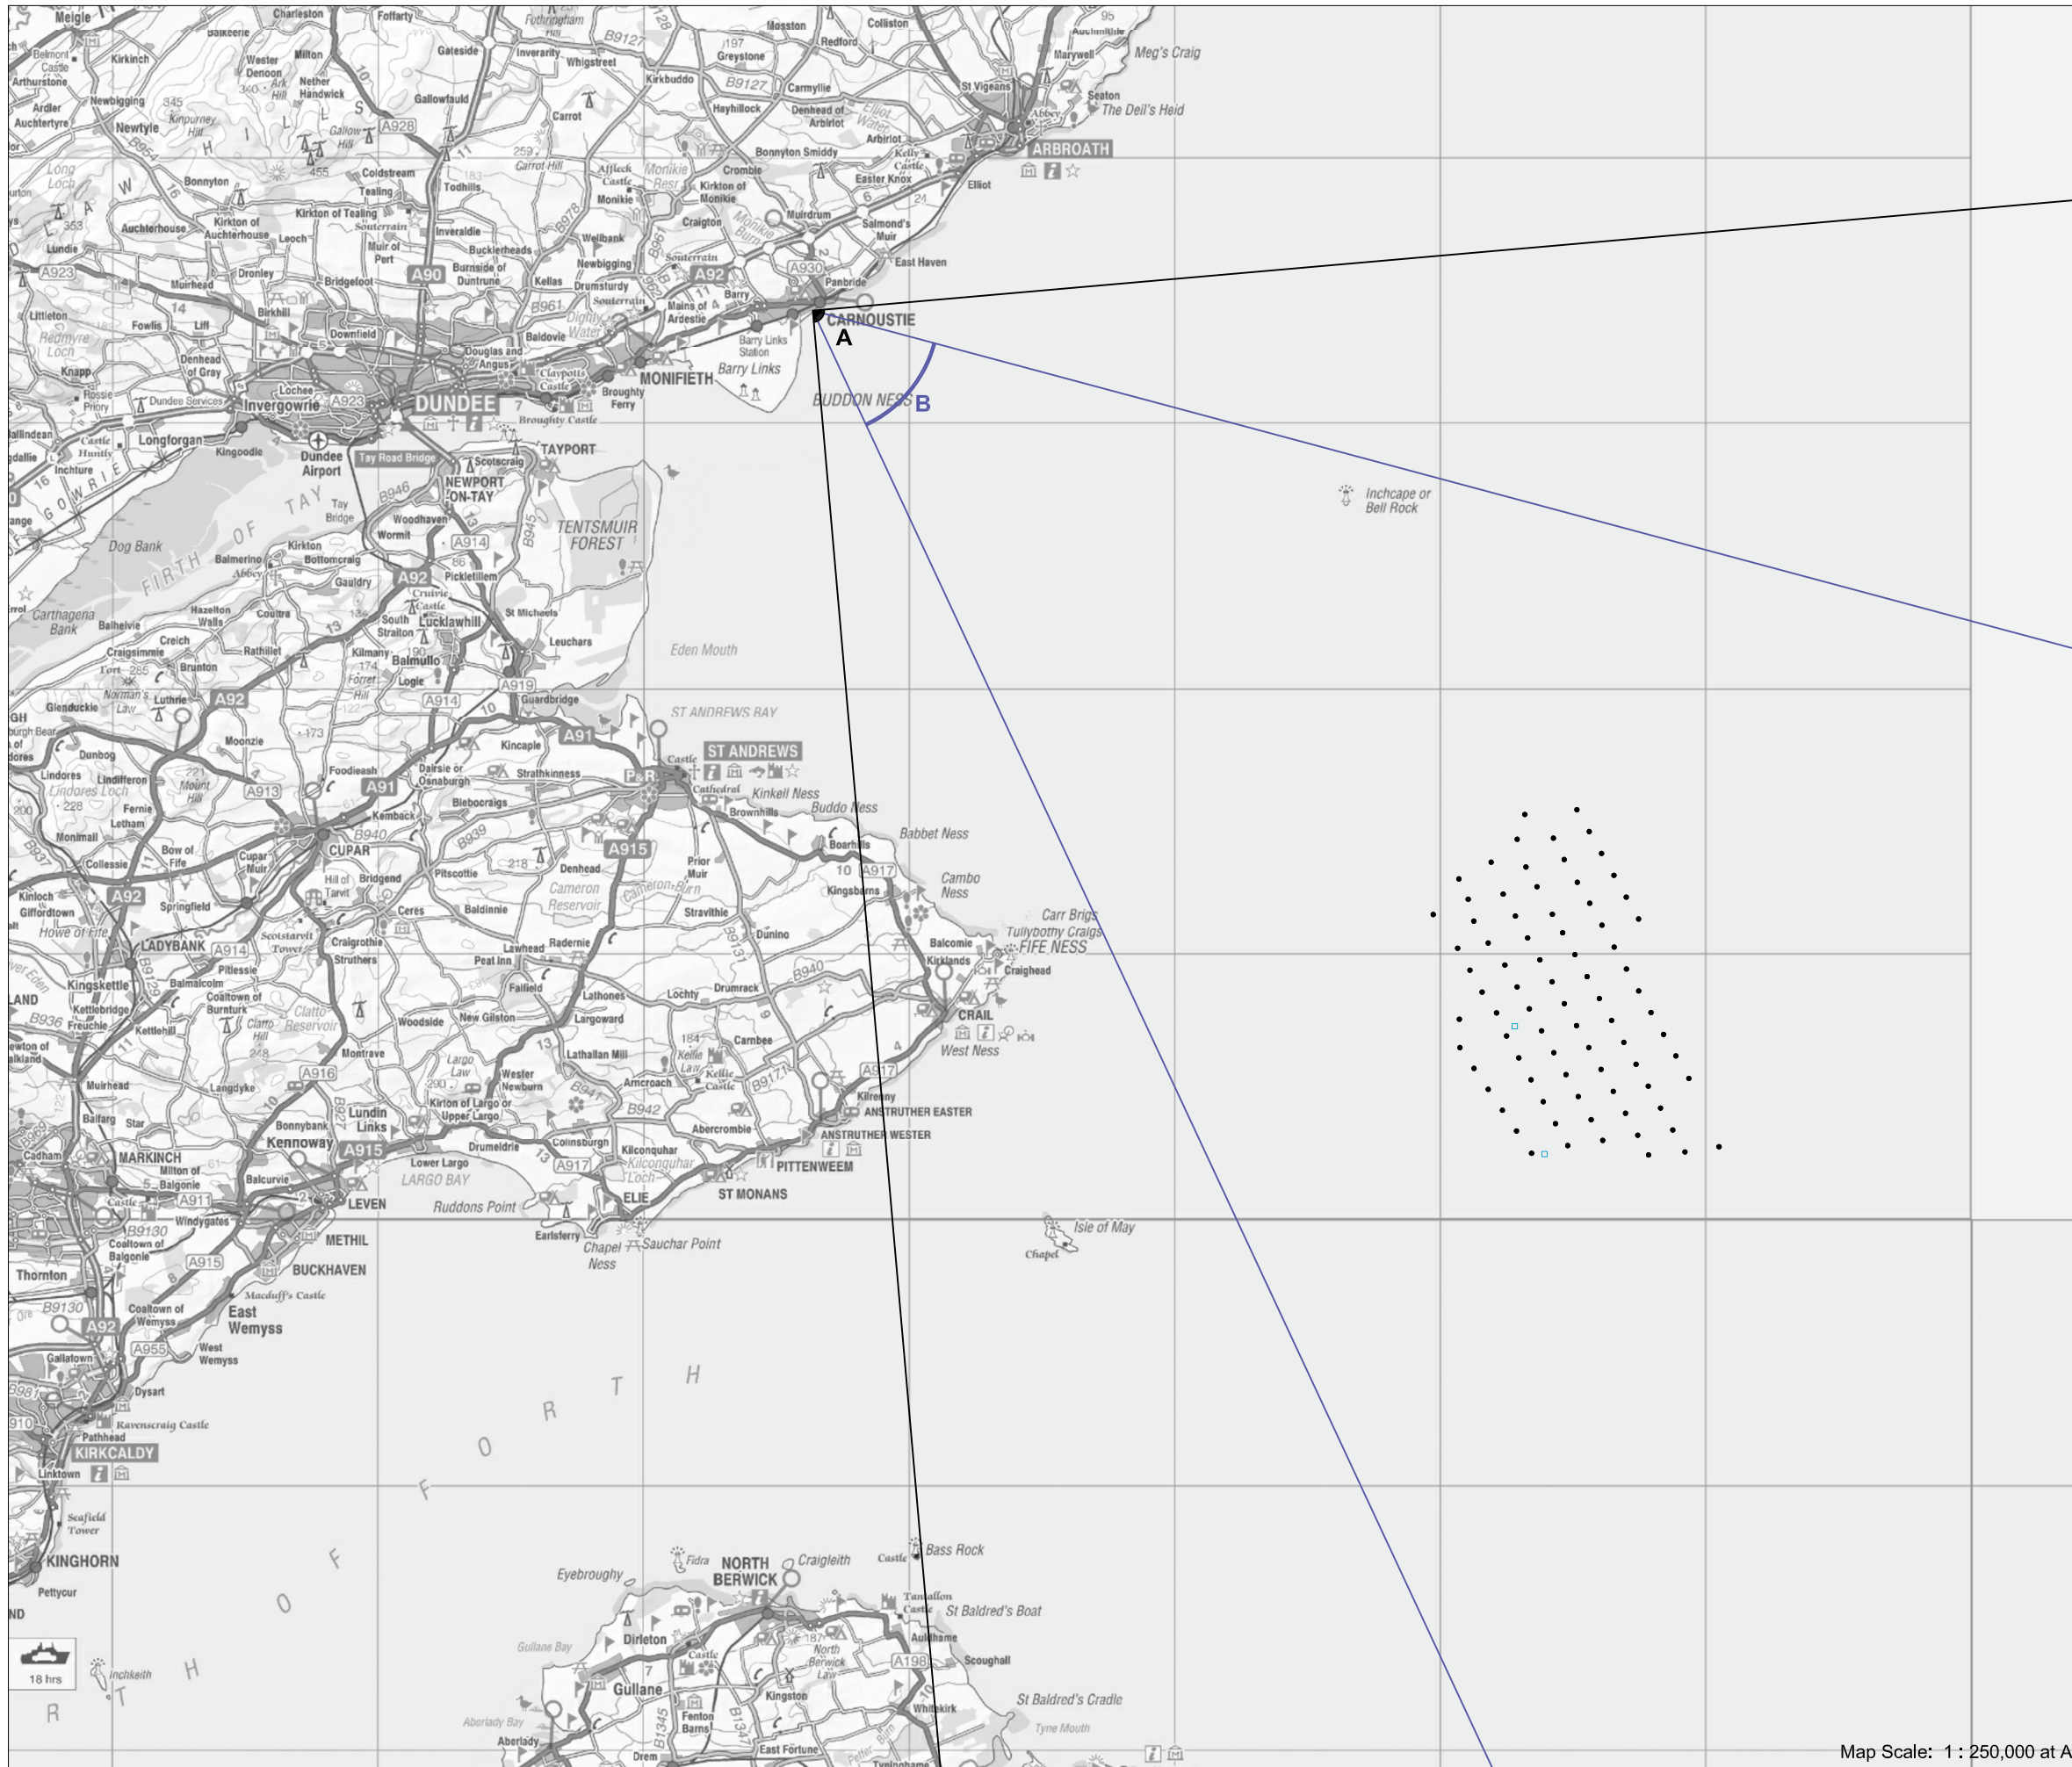

Neart na Gaoithe Offshore Wind Farm

► Viewpoint 8B Carnoustie

Viewpoint Location

OS Reference:	356249, 734093
Terrain height AOD (from model) :	1 m

Neart na Gaoithe Offshore Wind Farm

Distance to the nearest turbine:	32,392 m
Potential No of turbine hubs visible:	76
Potential No of turbine tips visible:	80

Photography information

Date:	7th October 2010
Time:	16:35
Camera type:	Nikon D70
Focal length:	35 mm
Equivalent Focal length:	52 mm

Figure 21.14.2a

Map Scale: 1 : 250,000 at A3