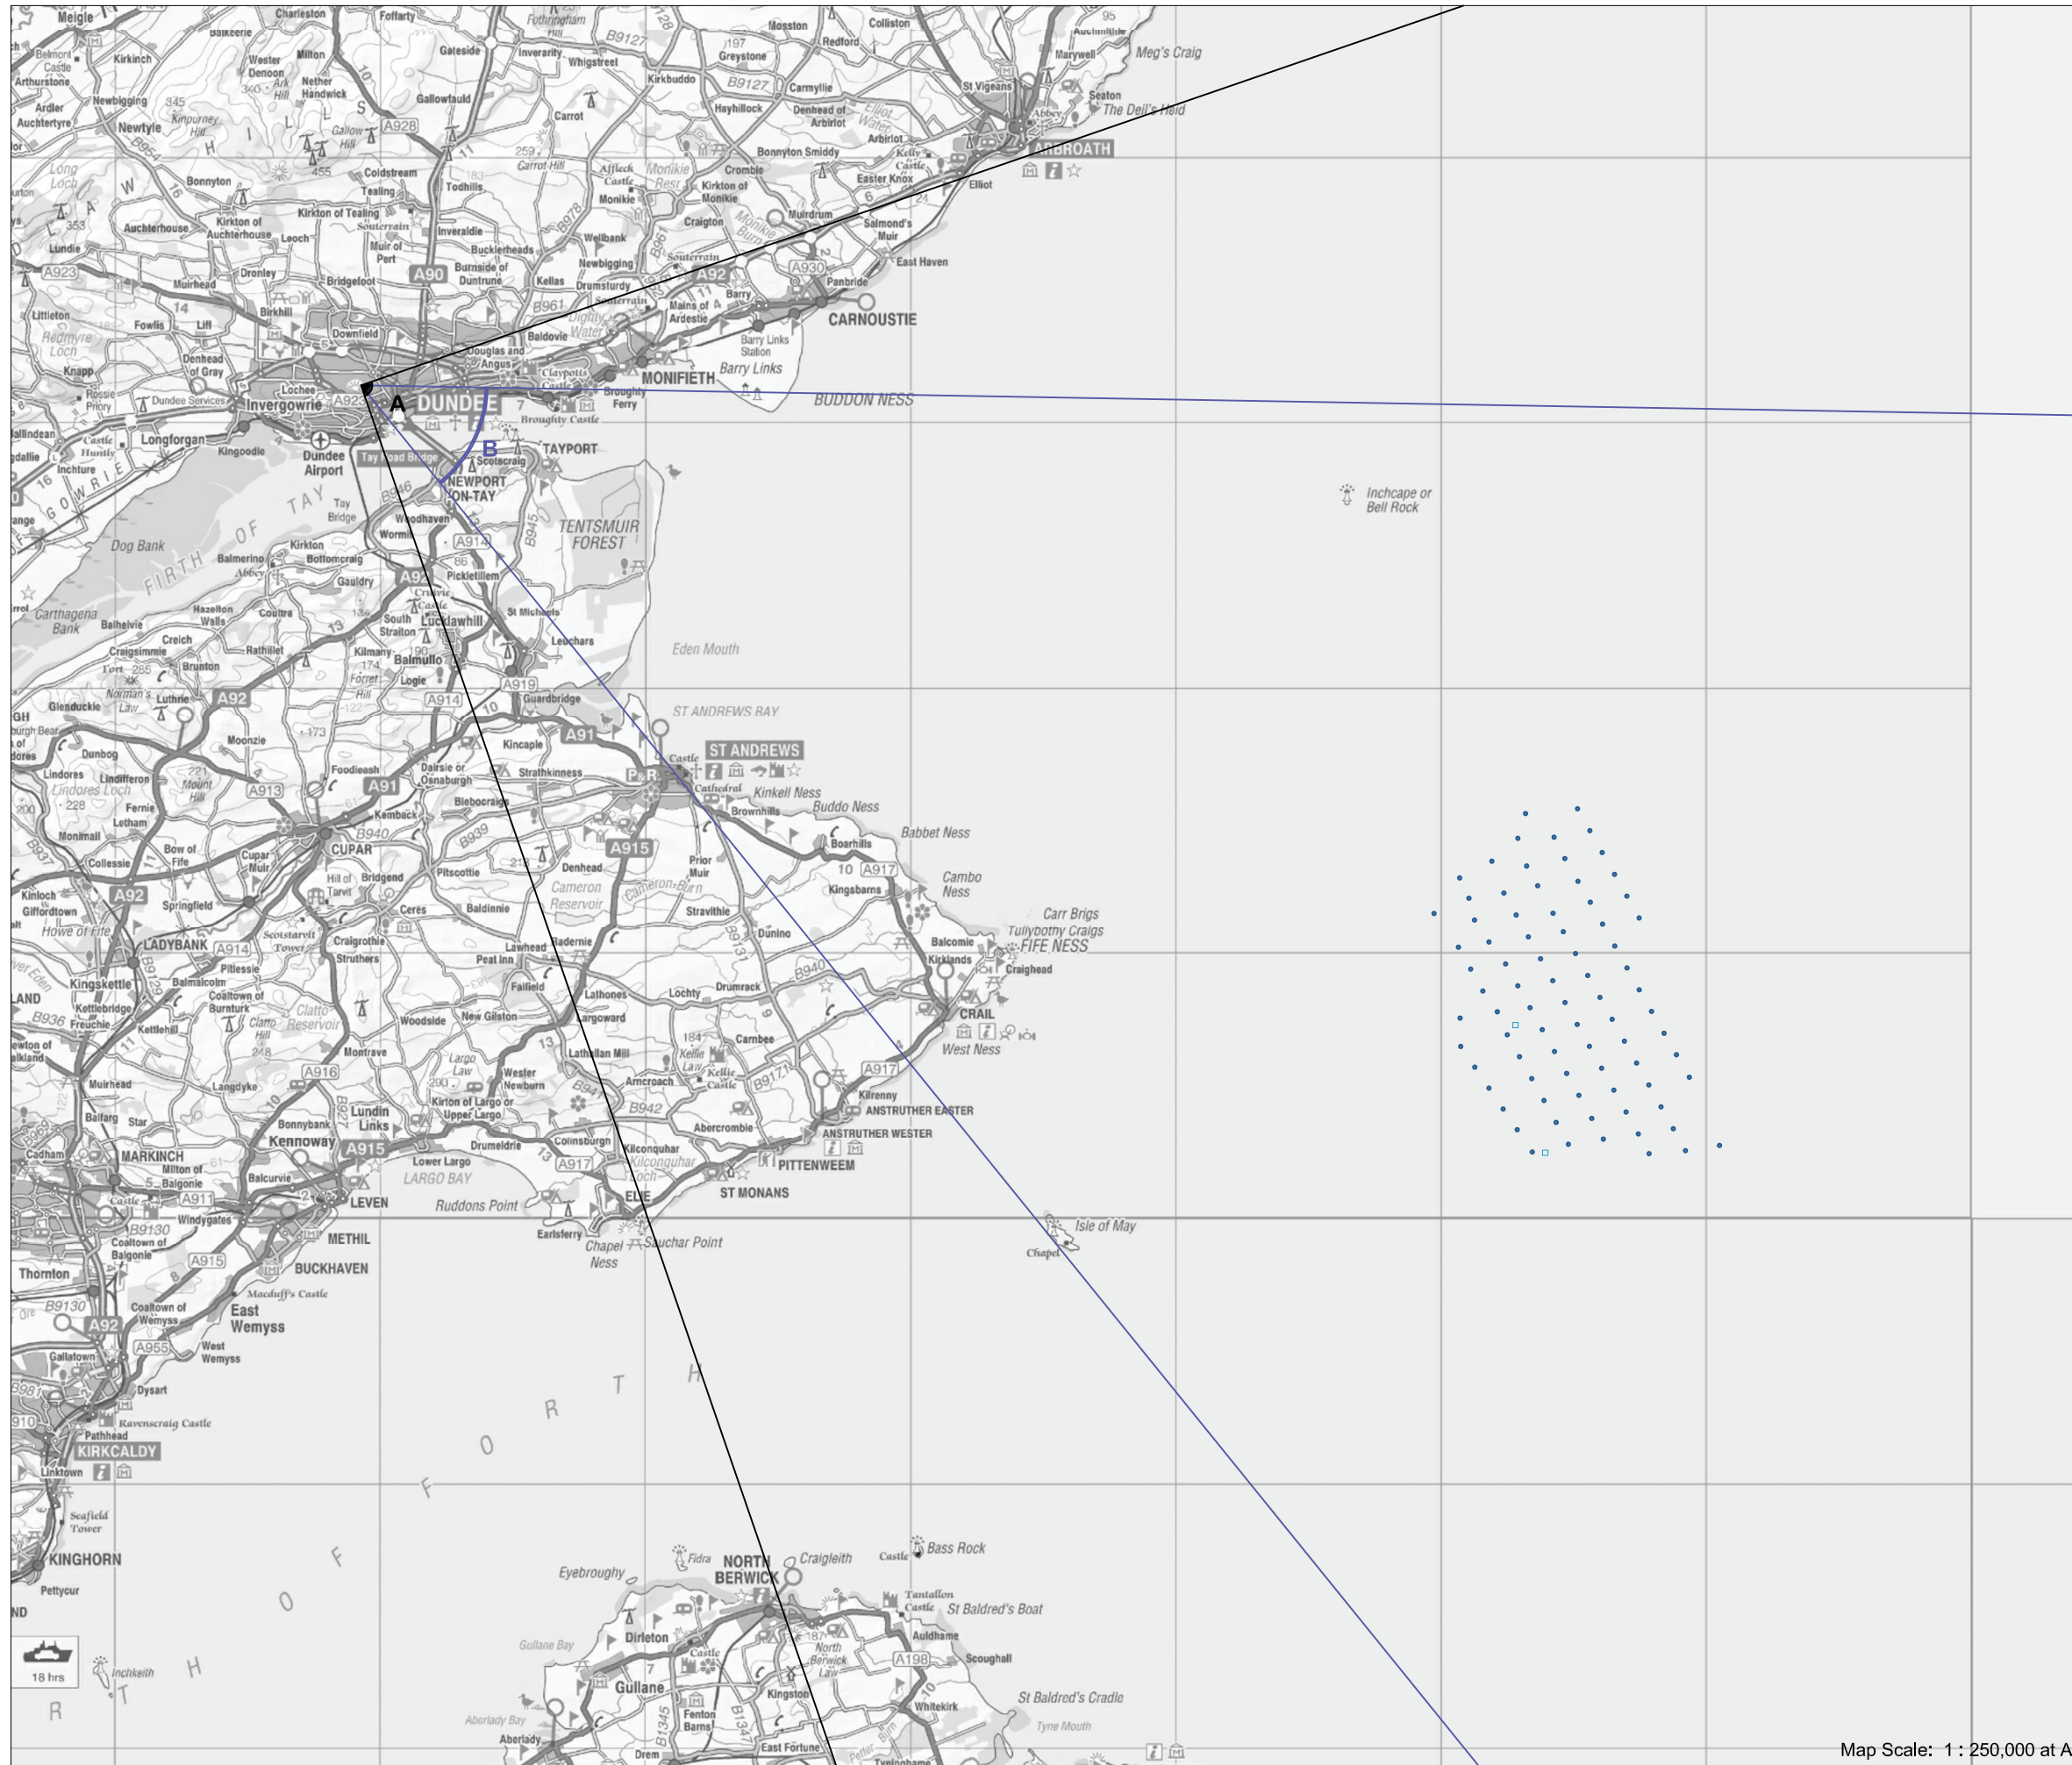

### Viewpoint Location

OS Reference:	339155, 731266
Terrain height AOD (from model) :	157 m

### Neart na Gaoithe Offshore Wind Farm

Distance to the nearest turbine:	45,068 m
Potential No of turbine hubs visible:	80
Potential No of turbine tips visible:	80

### Photography information

Date:	14th September 2011
Time:	13:20
Camera type:	Nikon D7000
Focal length:	35 mm
Equivalent Focal length:	52 mm

Figure 21.15.2a

Map Scale: 1 : 250,000 at A3