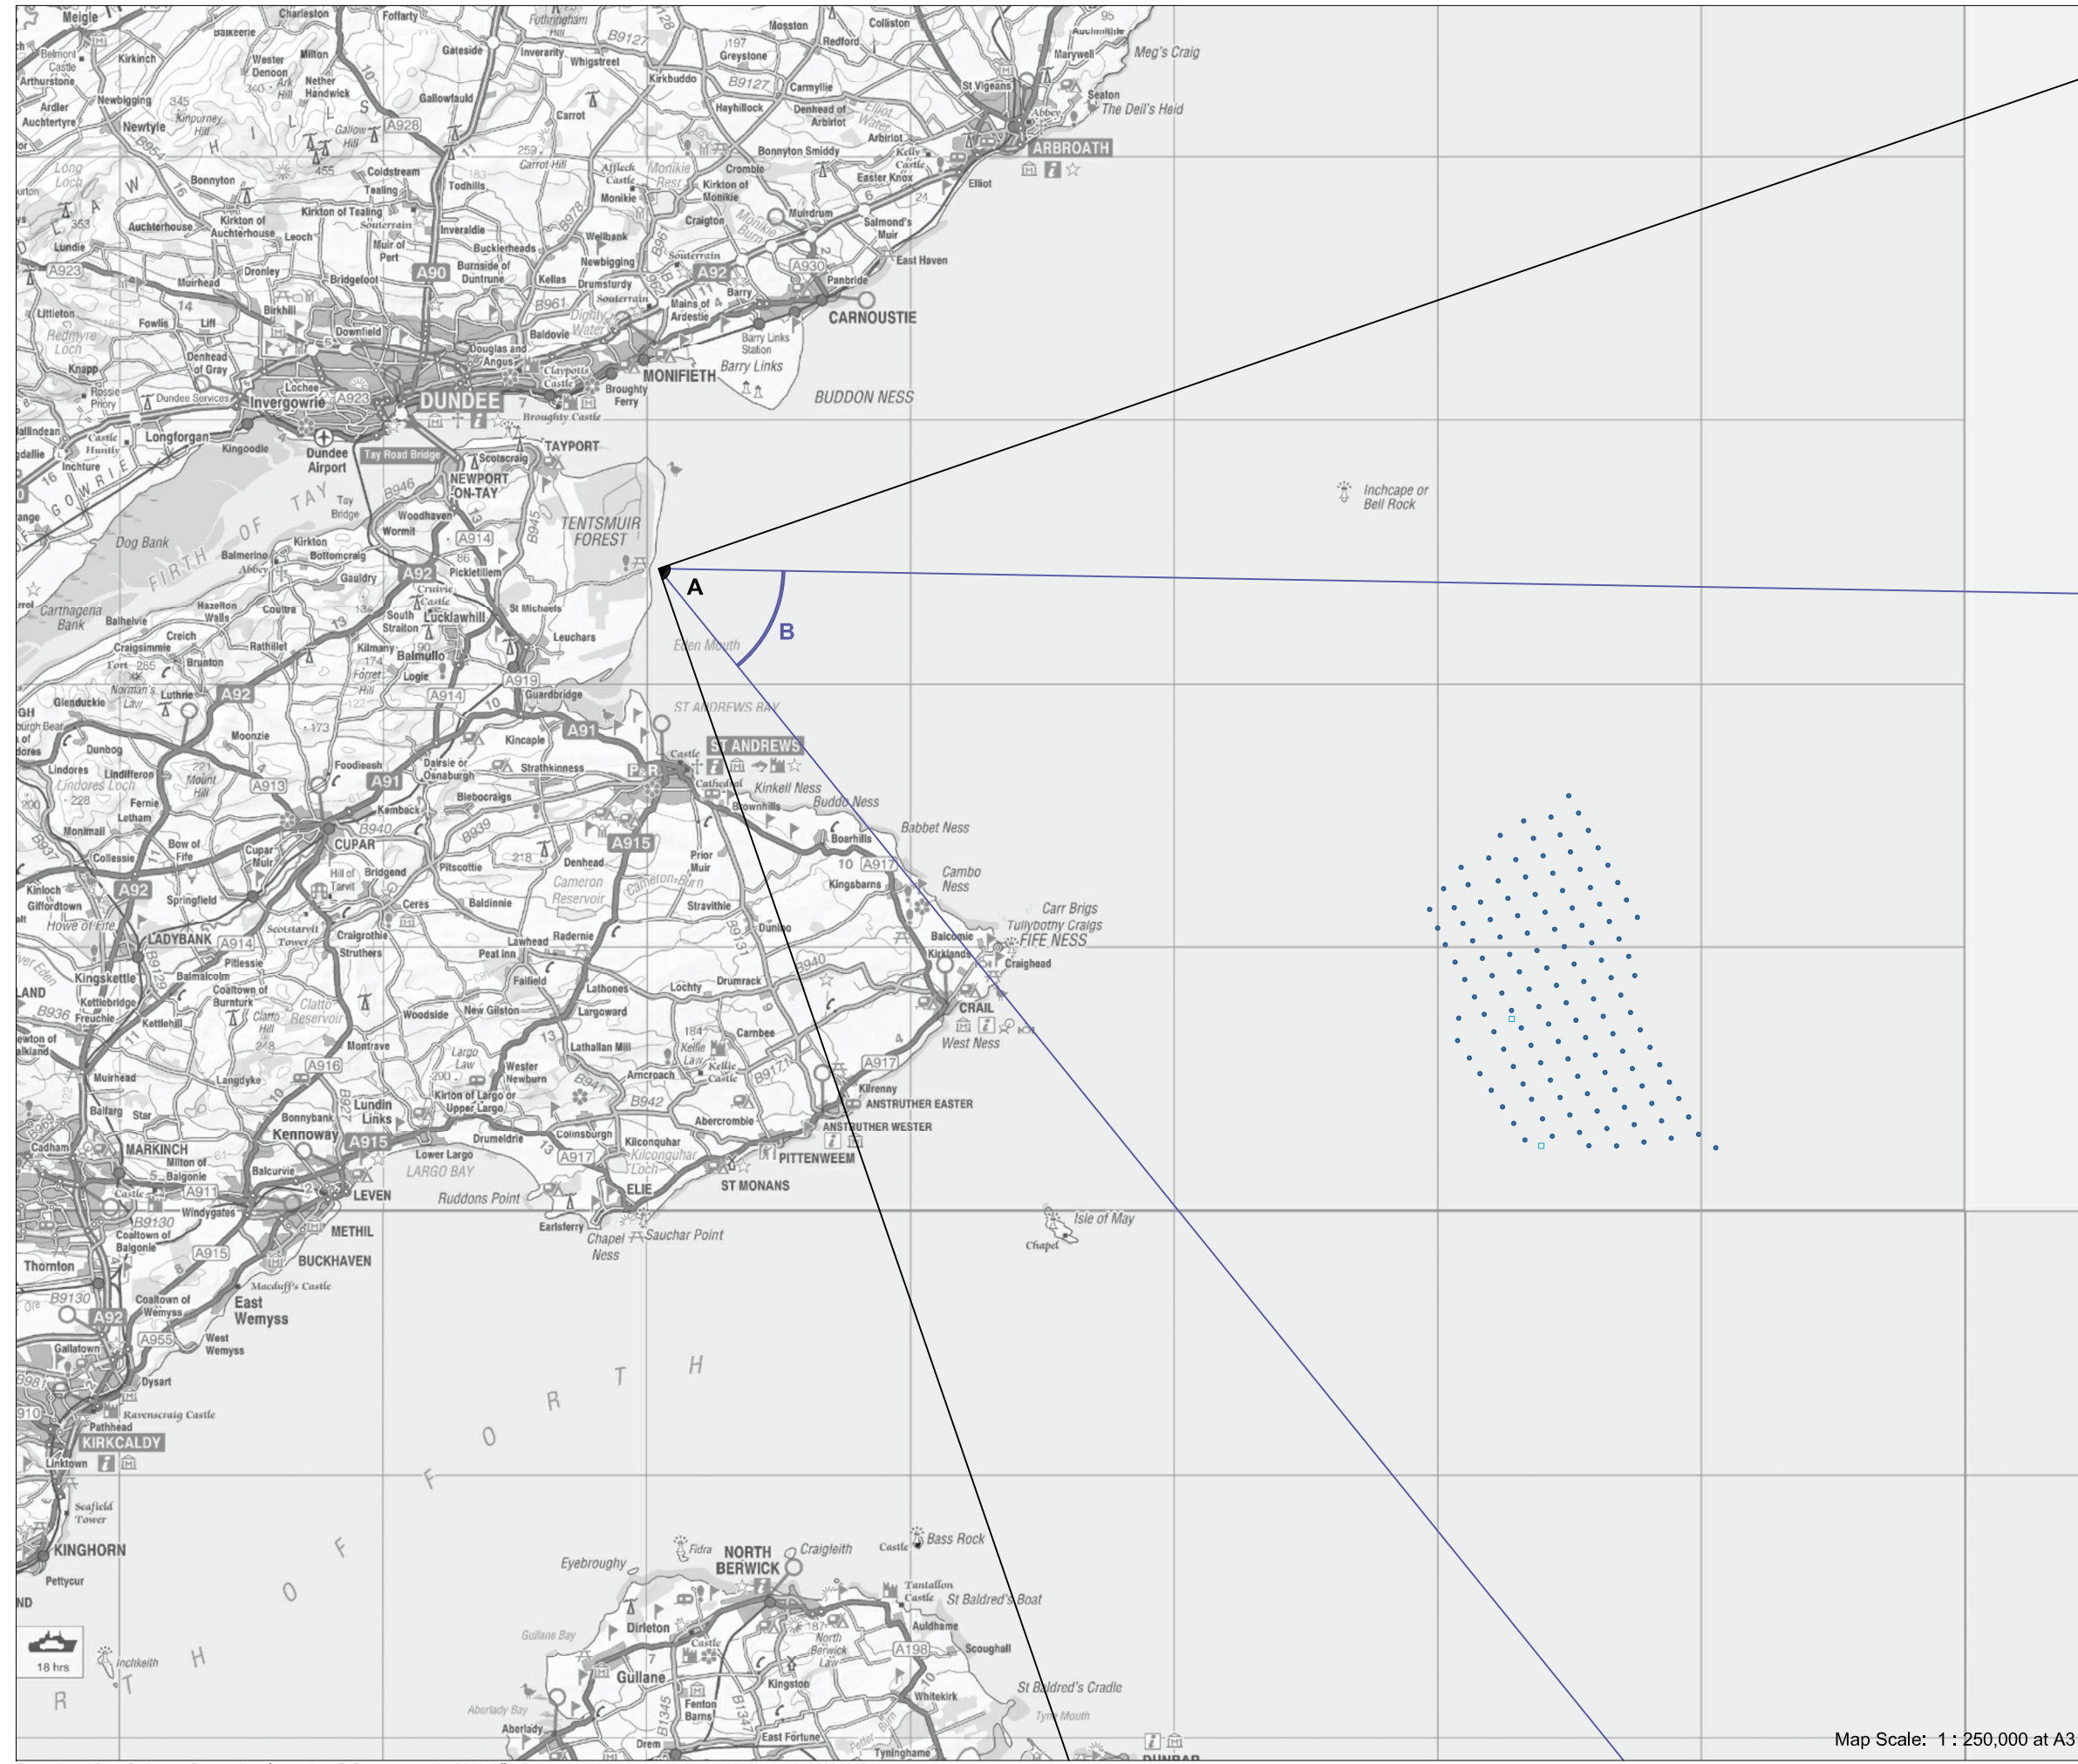

# Neart na Gaoithe Offshore Wind Farm

### Viewpoint Location

OS Reference:	350328, 724227
Terrain height AOD (from model) :	0 m

### Neart na Gaoithe Offshore Wind Farm

Distance to the nearest turbine:	31,962 m
Potential No of turbine hubs visible:	122
Potential No of turbine tips visible:	128

### Photography information

Date:	22nd July 2011
Time:	16:25
Camera type:	Nikon D7000
Focal length:	35 mm
Equivalent Focal length:	52 mm

Figure 21.16.1a