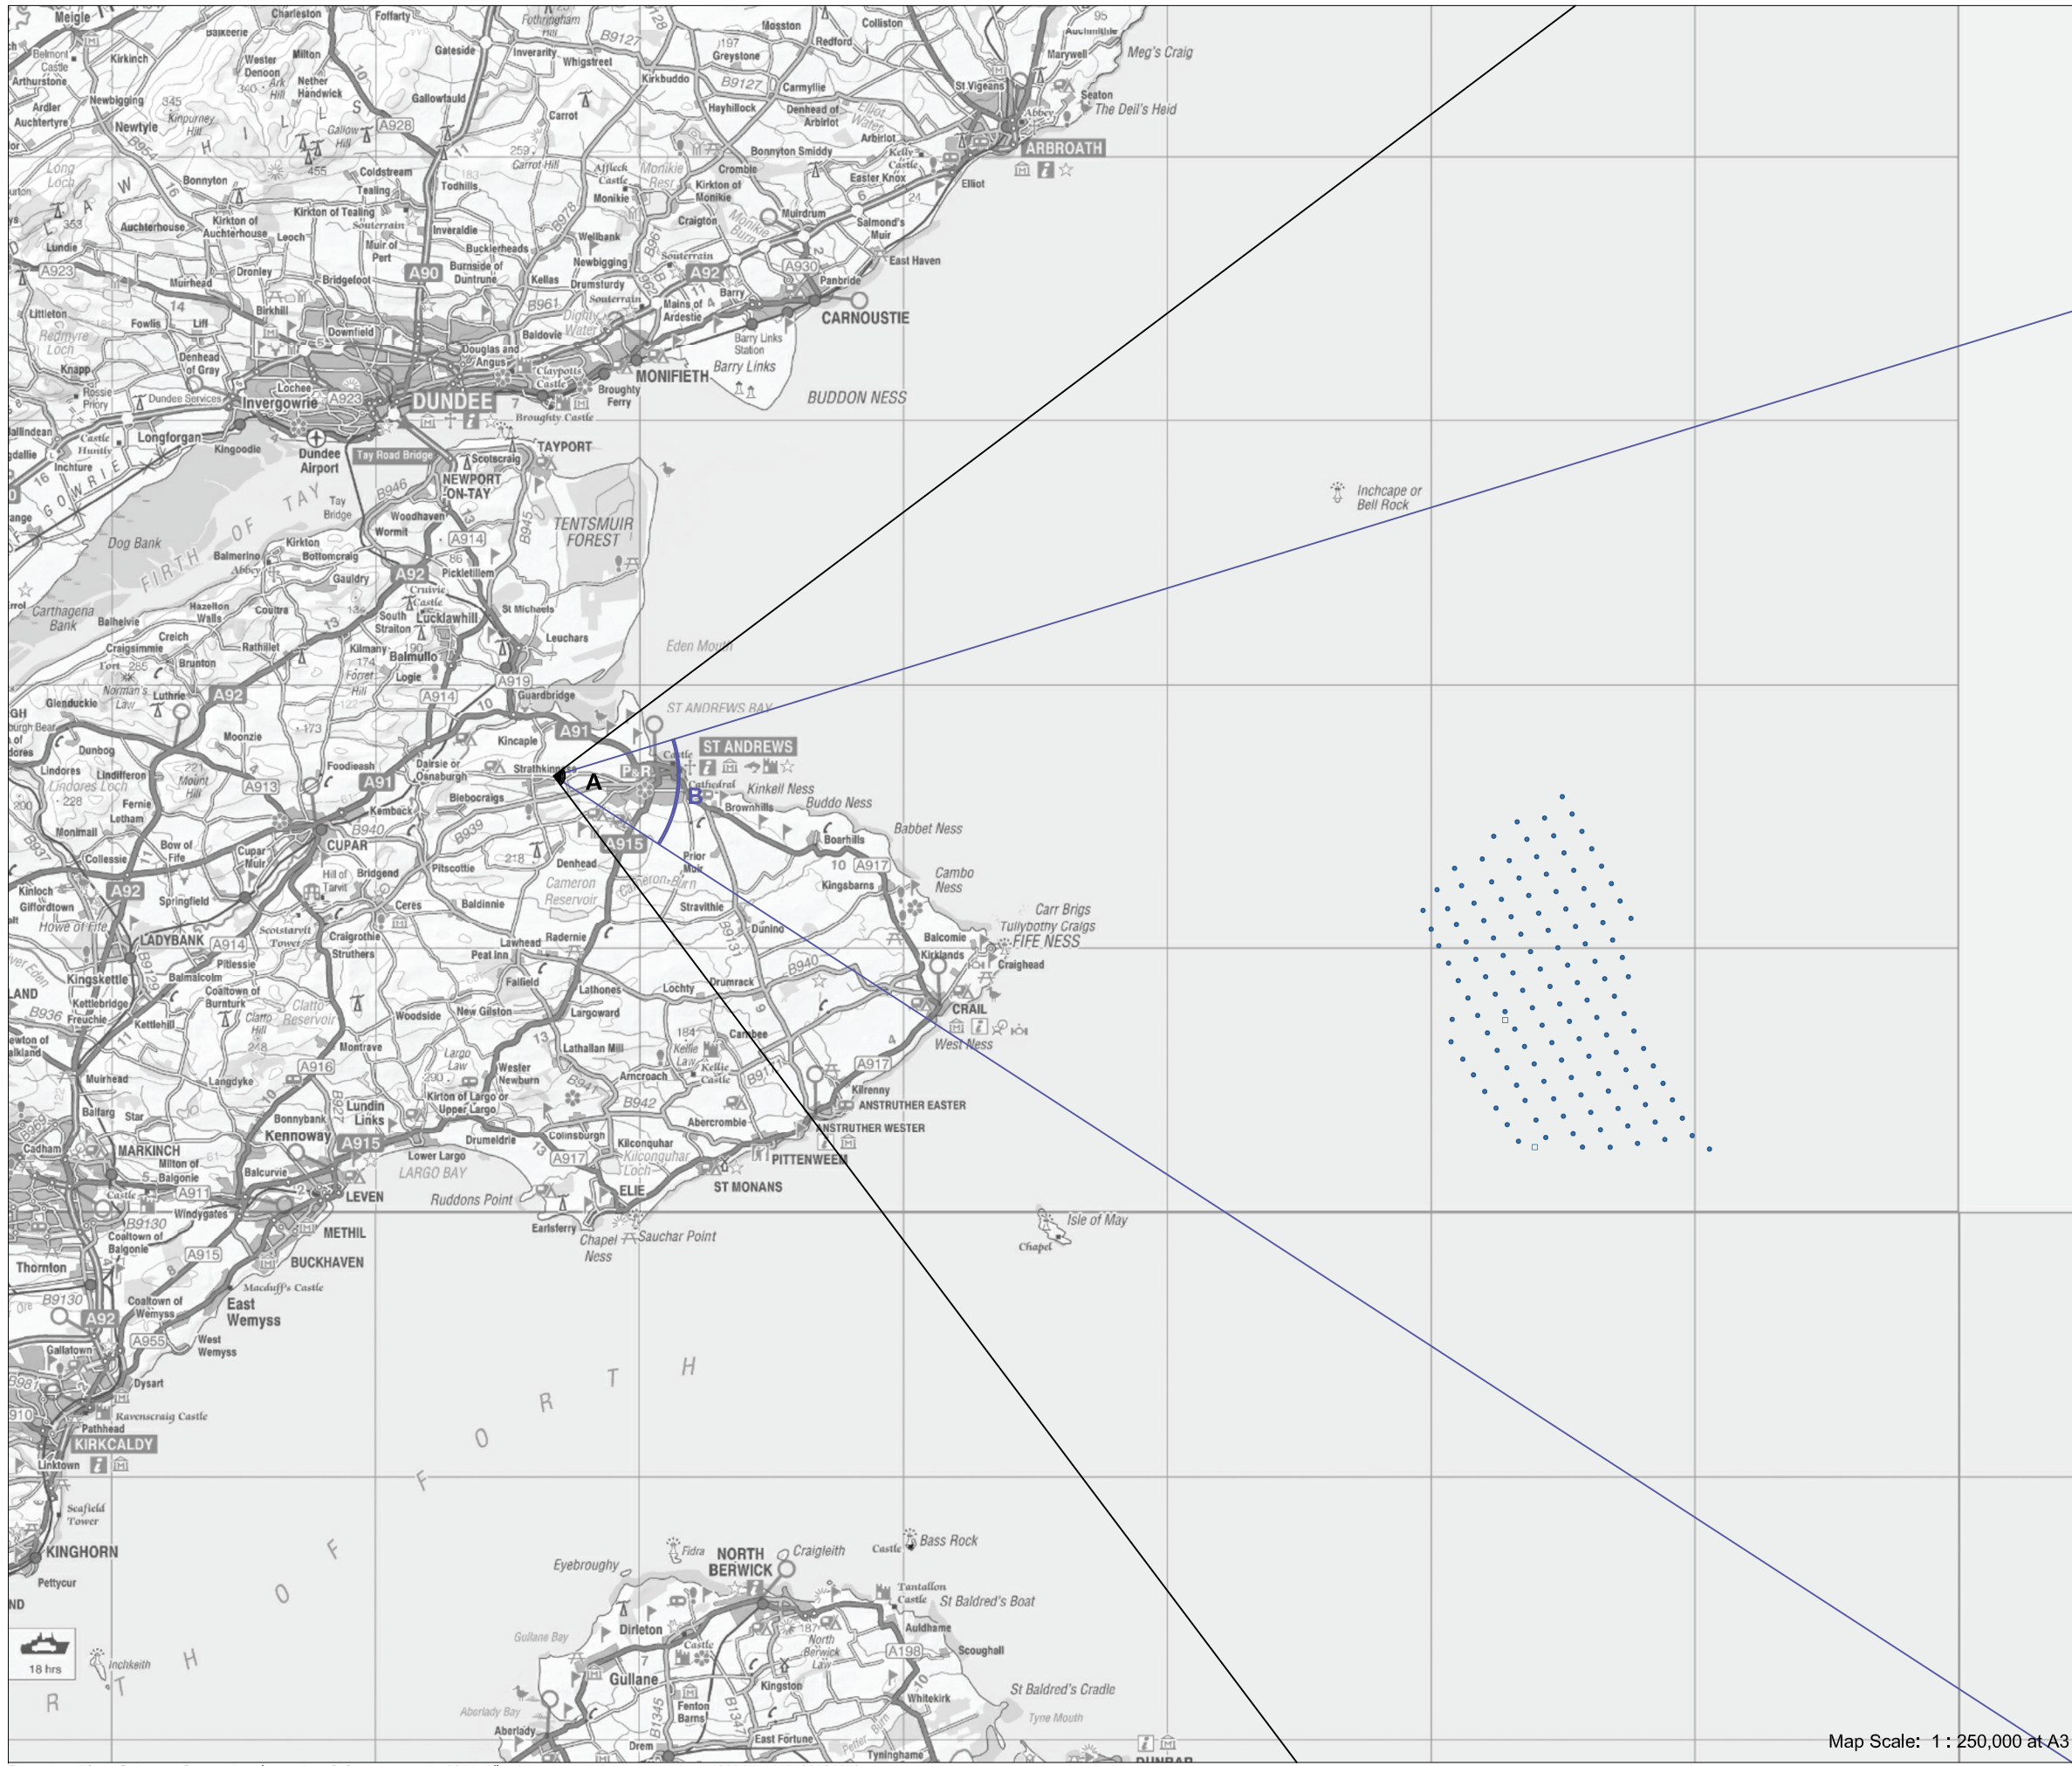

## ► Viewpoint 11A Strathkinness

### Viewpoint Location

OS Reference:	346624, 716404
Terrain height AOD (from model) :	71 m

### Neart na Gaoithe Offshore Wind Farm

Distance to the nearest turbine:	33,331 m
Potential No of turbine hubs visible:	79
Potential No of turbine tips visible:	60

### Photography information

Date:	22nd July 2011
Time:	15:35
Camera type:	Nikon D7000
Focal length:	35 mm
Equivalent Focal length:	52 mm

Figure 21.17.1a

Map Scale: 1 : 250,000 at A3