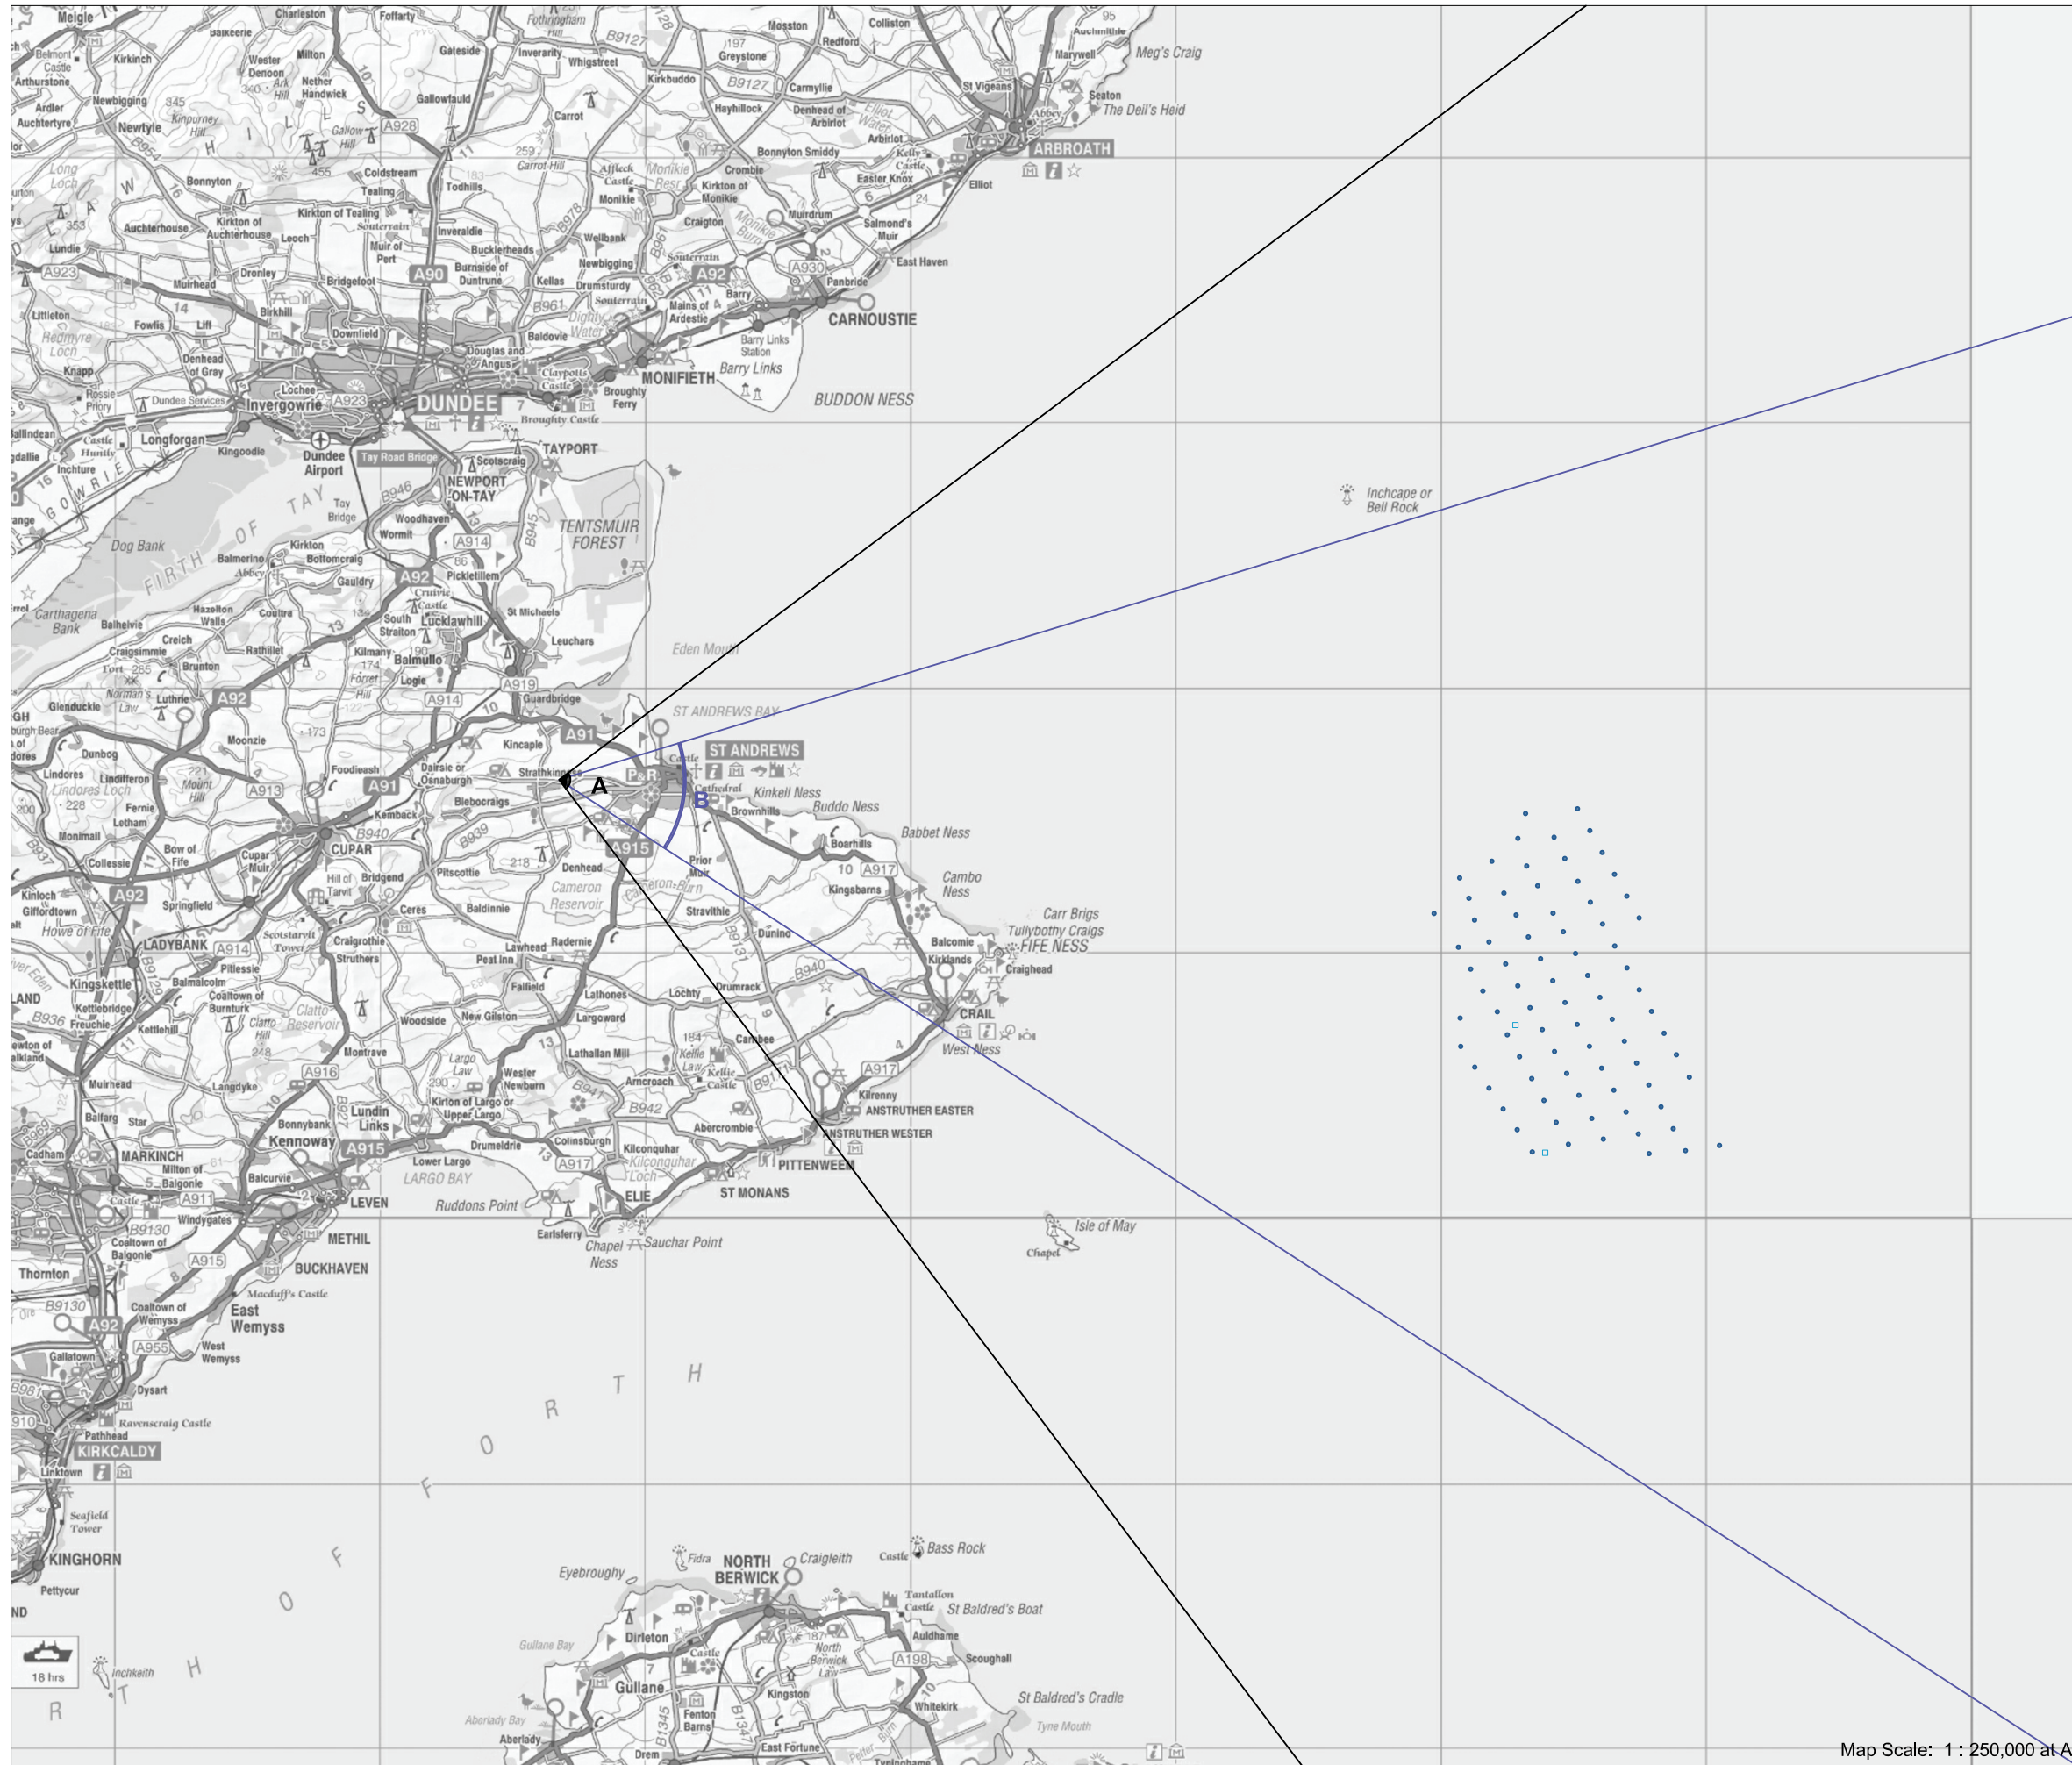

Neart na Gaoithe Offshore Wind Farm

► Viewpoint 11B Strathkinness

Viewpoint Location

OS Reference:	346624, 716404
Terrain height AOD (from model) :	71 m

Neart na Gaoithe Offshore Wind Farm

Distance to the nearest turbine:	33,365 m
Potential No of turbine hubs visible:	36
Potential No of turbine tips visible:	52

Photography information

Date:	22nd July 2011
Time:	15:35
Camera type:	Nikon D7000
Focal length:	35 mm
Equivalent Focal length:	52 mm

Map Scale: 1 : 250,000 at A3

Figure 21.17.2a