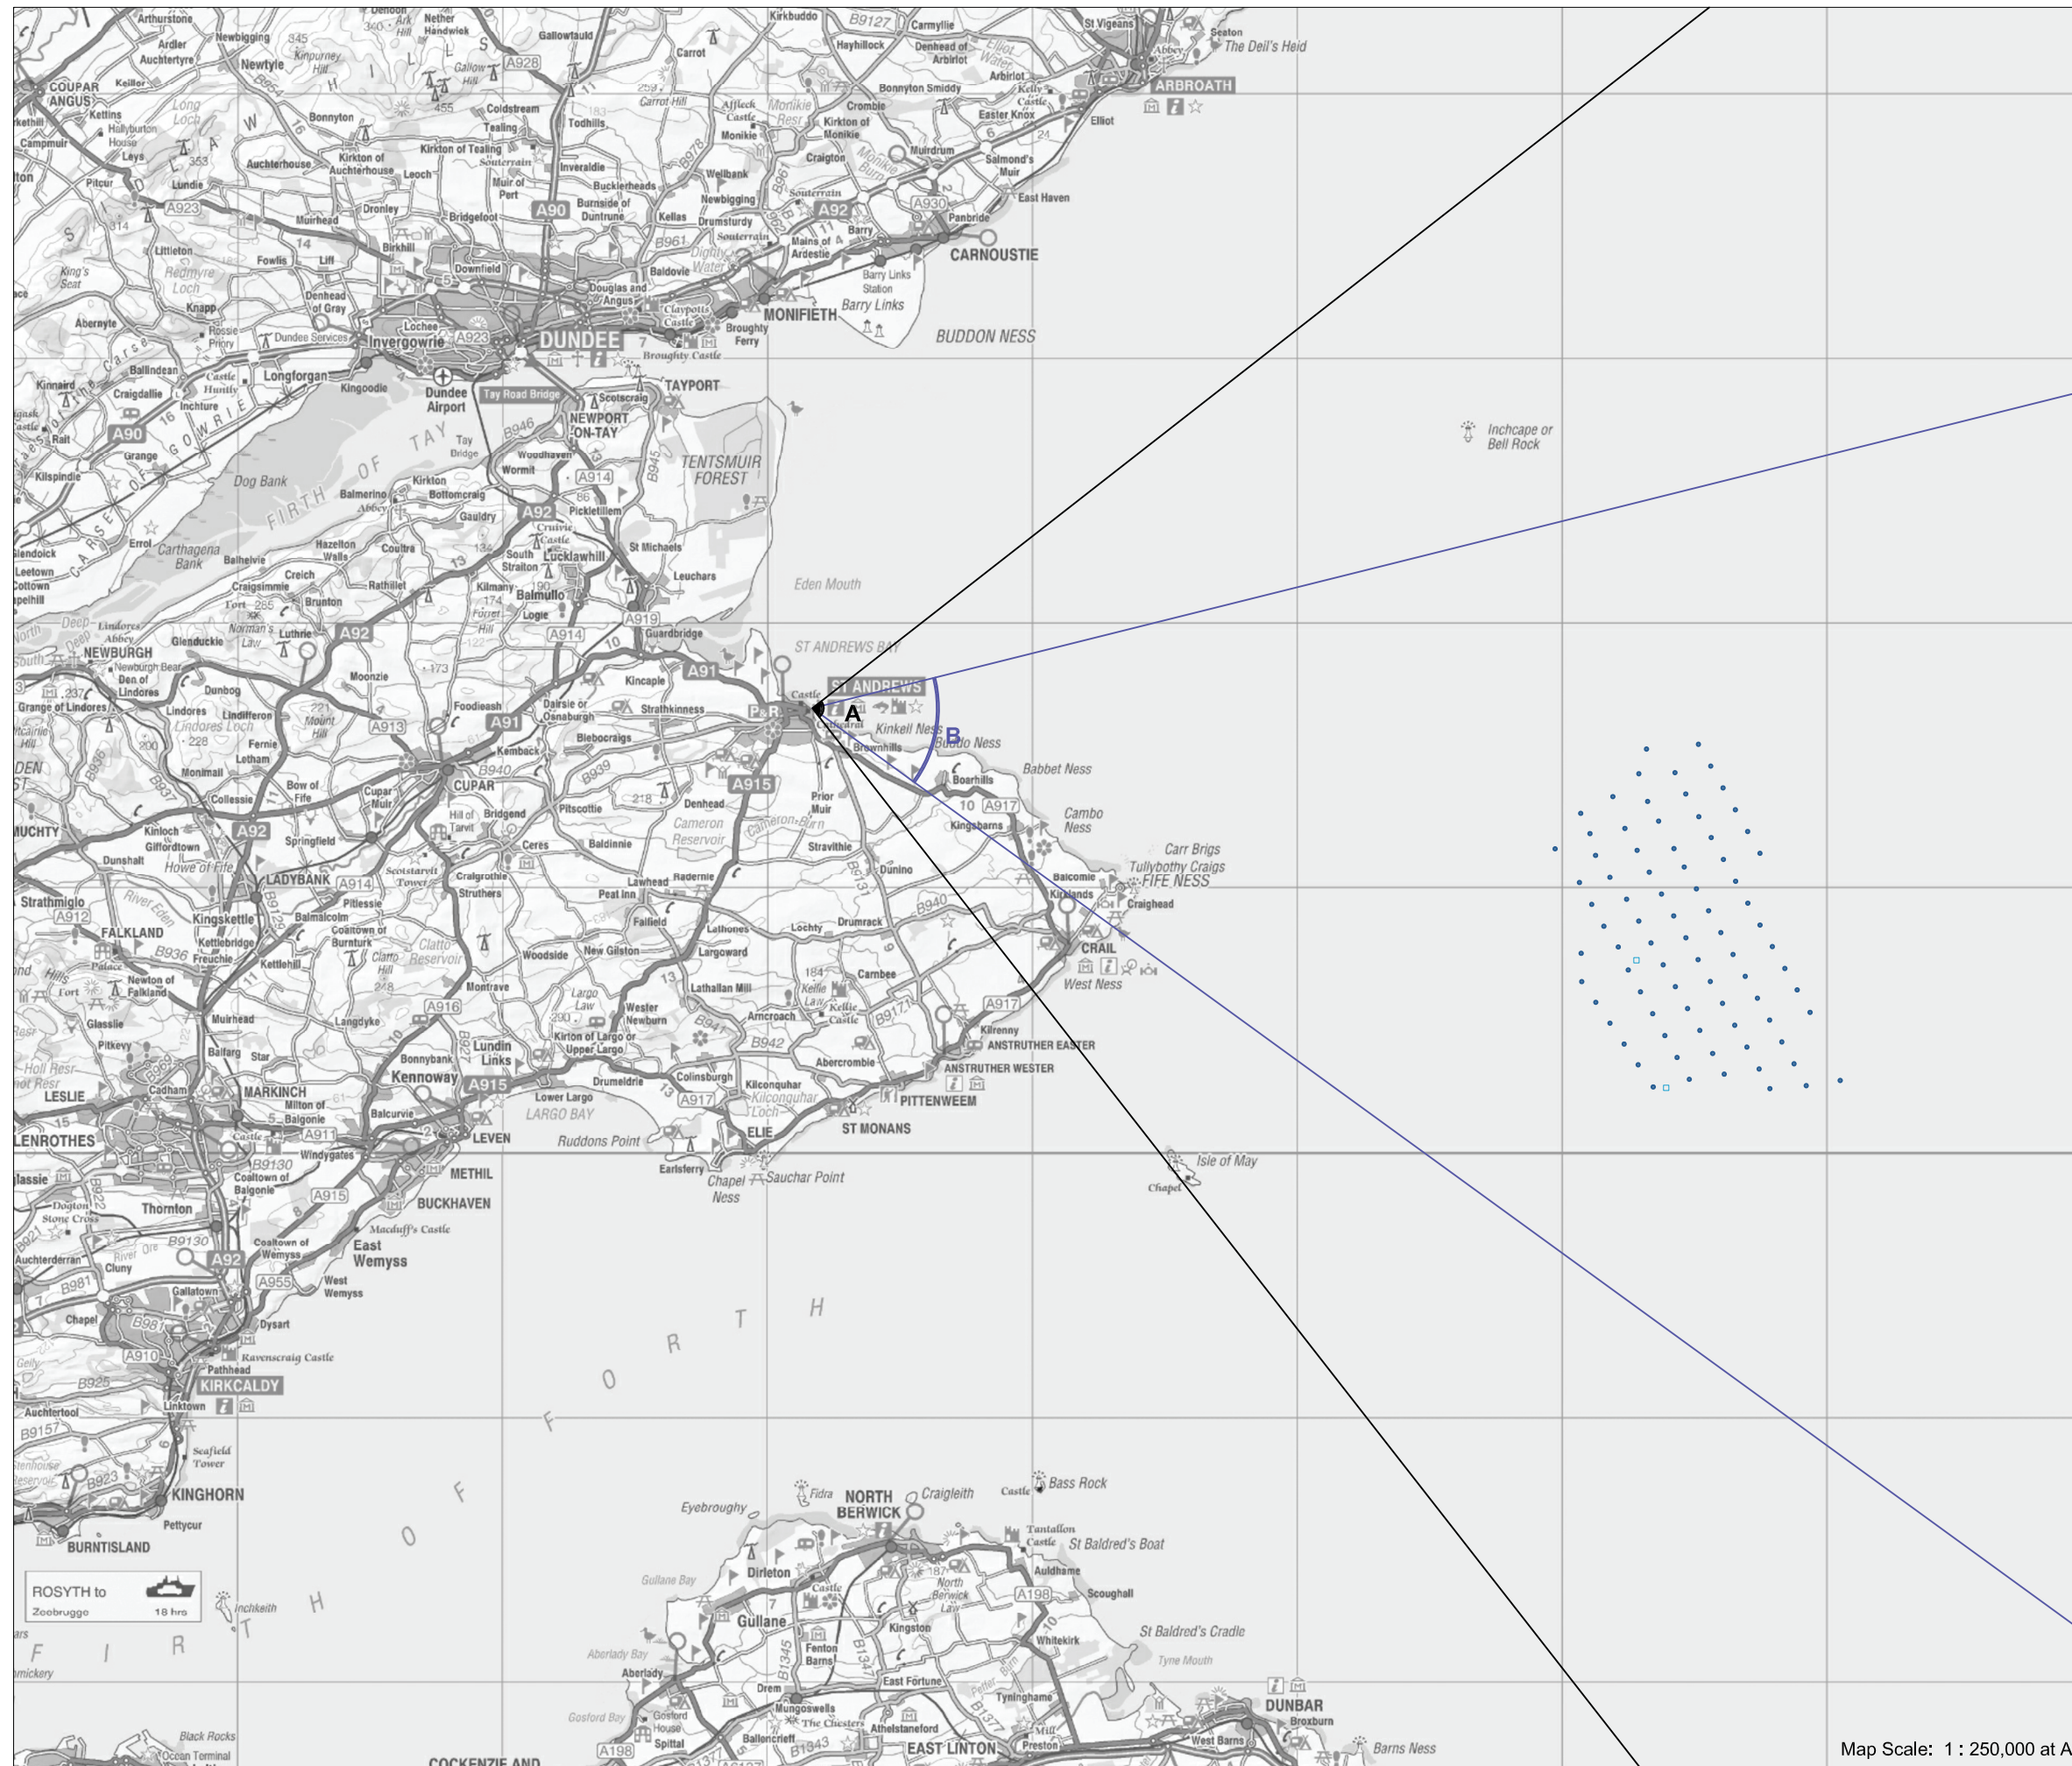

Neart na Gaoithe Offshore Wind Farm

► Viewpoint 12B St Andrews, East Scores

Viewpoint Location

OS Reference:	351572, 716671
Terrain height AOD (from model) :	6 m

Neart na Gaoithe Offshore Wind Farm

Distance to the nearest turbine:	28,500 m
Potential No of turbine hubs visible:	52
Potential No of turbine tips visible:	63

Photography information

Date:	22nd July 2011
Time:	14:50
Camera type:	Nikon D7000
Focal length:	35 mm
Equivalent Focal length:	52 mm

Figure 21.18.2a

Map Scale: 1 : 250,000 at A3