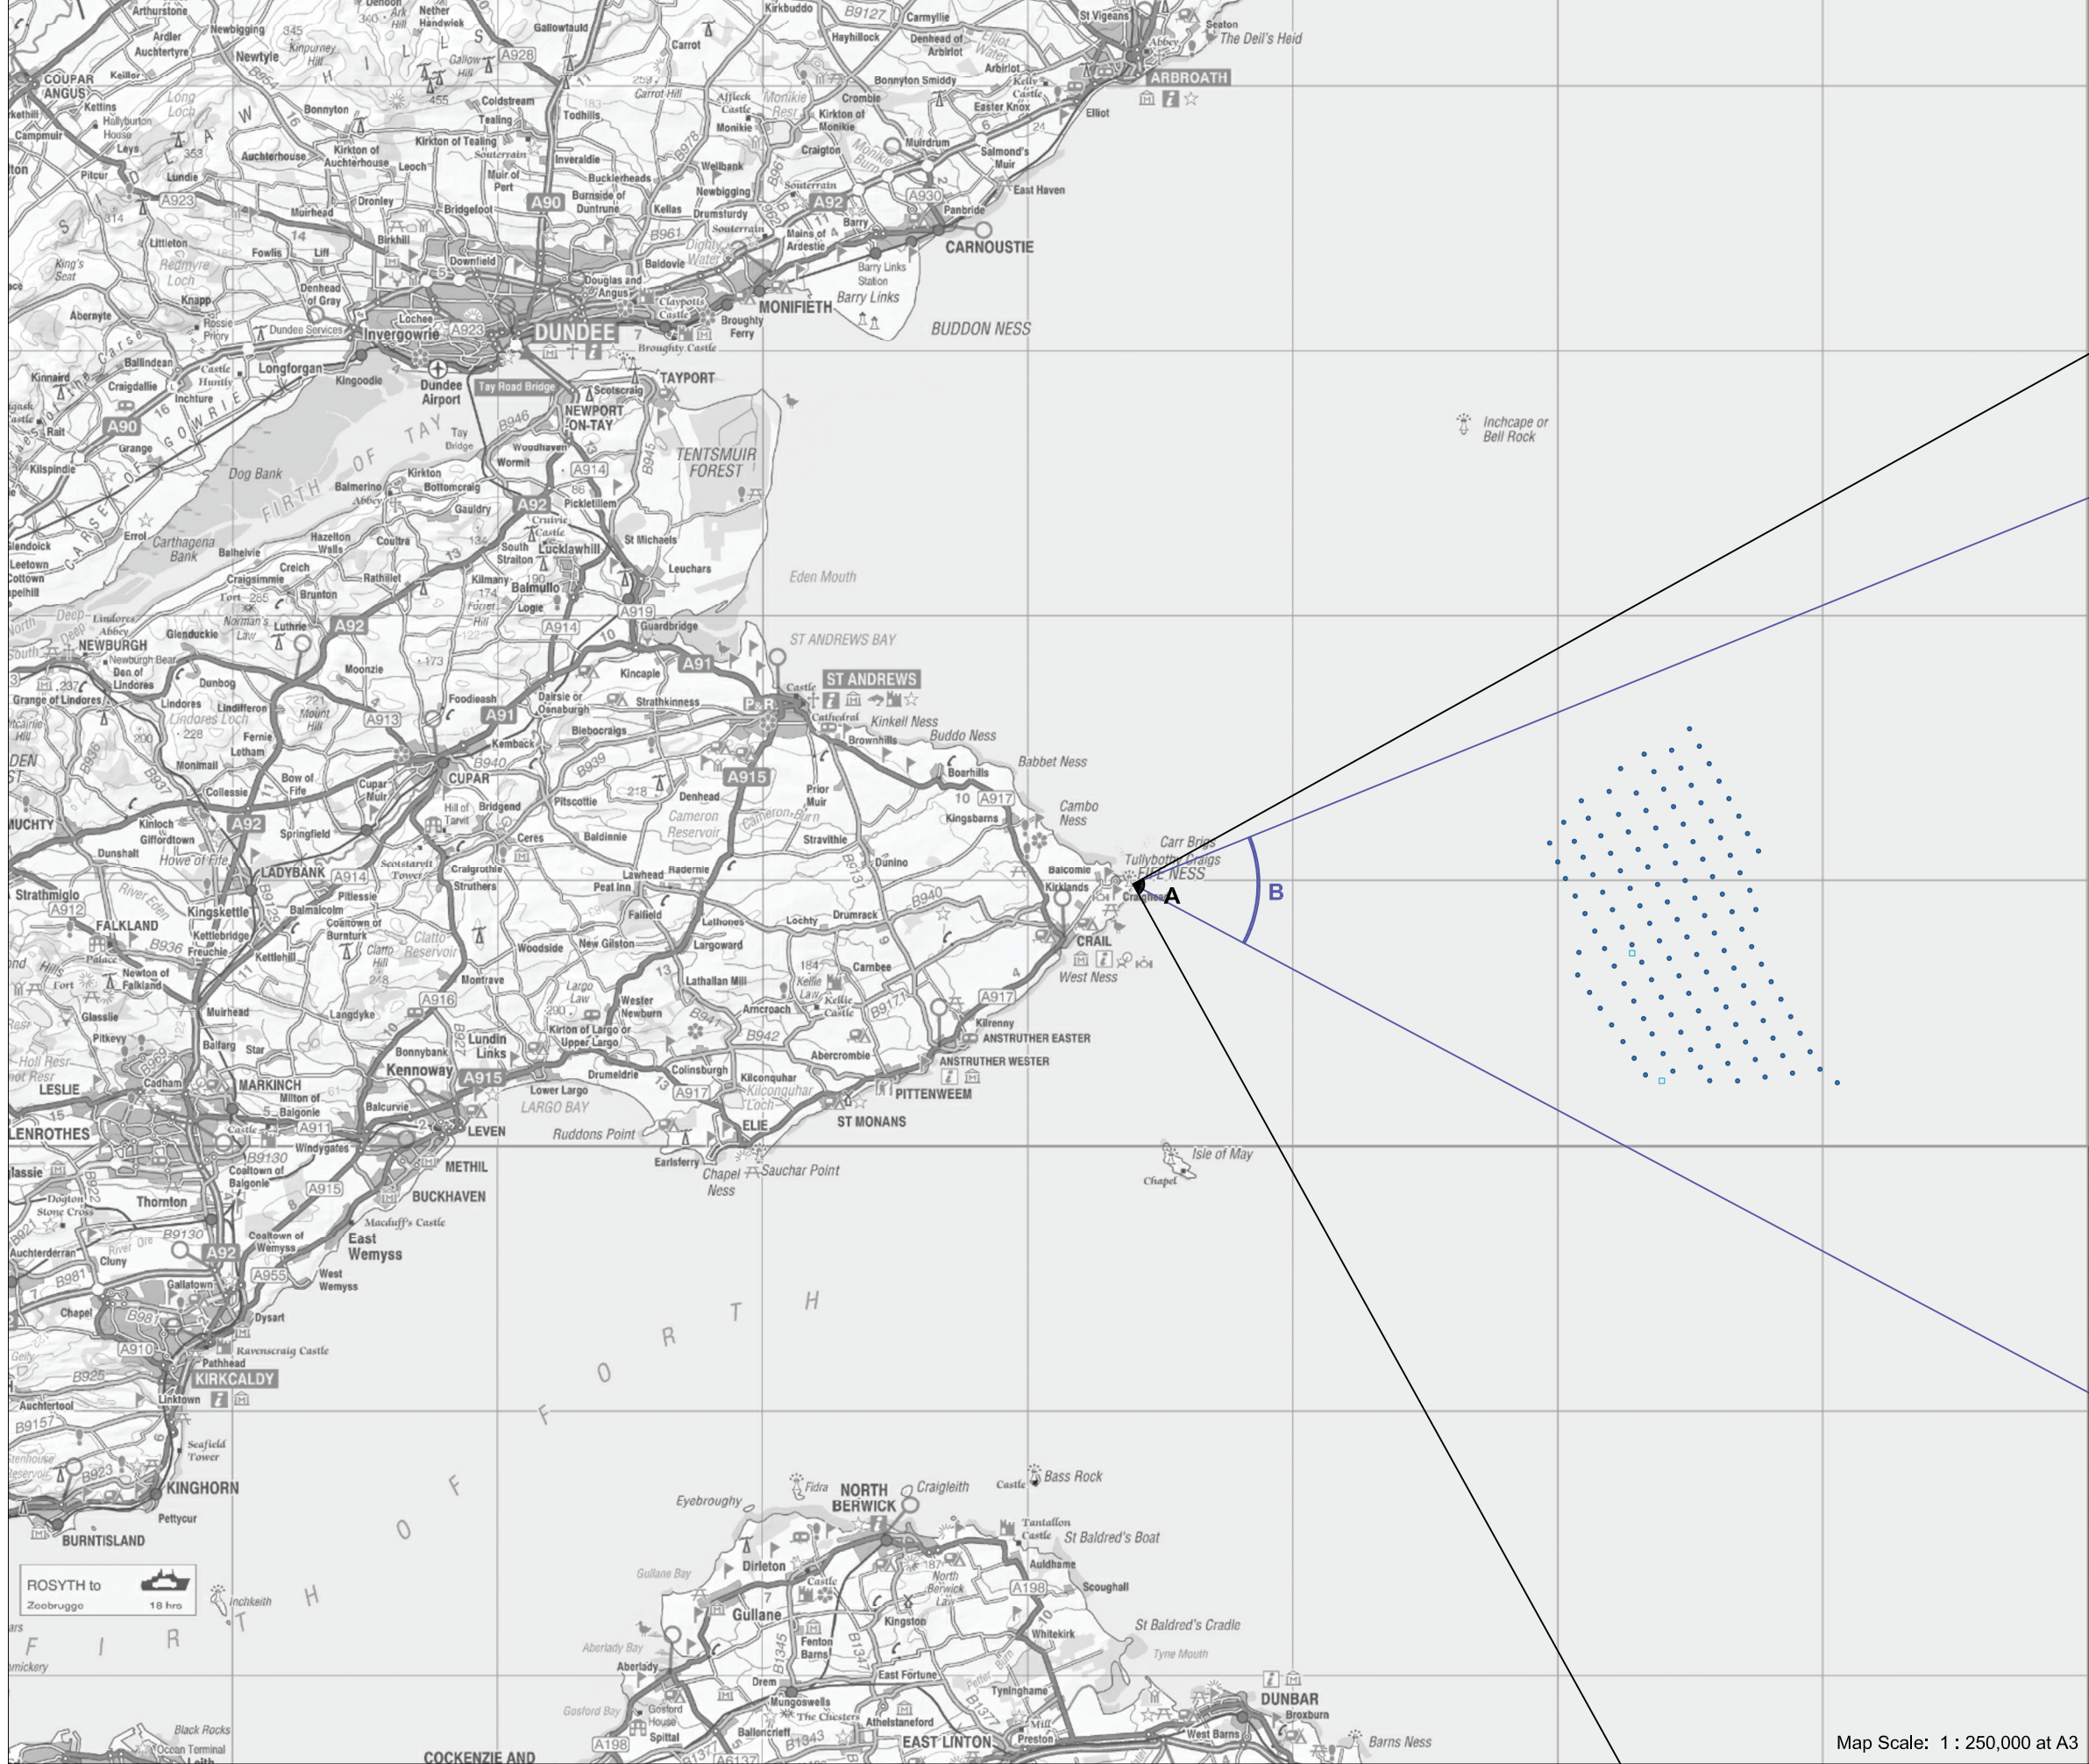

Neart na Gaoithe Offshore Wind Farm

► Viewpoint 13A Fife Ness, Lochaber Rock

Viewpoint Location

OS Reference:	363844, 709759
Terrain height AOD (from model) :	0 m

Neart na Gaoithe Offshore Wind Farm

Distance to the nearest turbine:	15,796 m
Potential No of turbine hubs visible:	128
Potential No of turbine tips visible:	128

Photography information

Date:	11th October 2011
Time:	16:00
Camera type:	Nikon D7000
Focal length:	35 mm
Equivalent Focal length:	52 mm

Figure 21.19.1a

Map Scale: 1 : 250,000 at A3

Reproduced from Ordnance Survey digital map data © Crown copyright 2011. All rights reserved. Licence numbers 100047514, 0100031673.