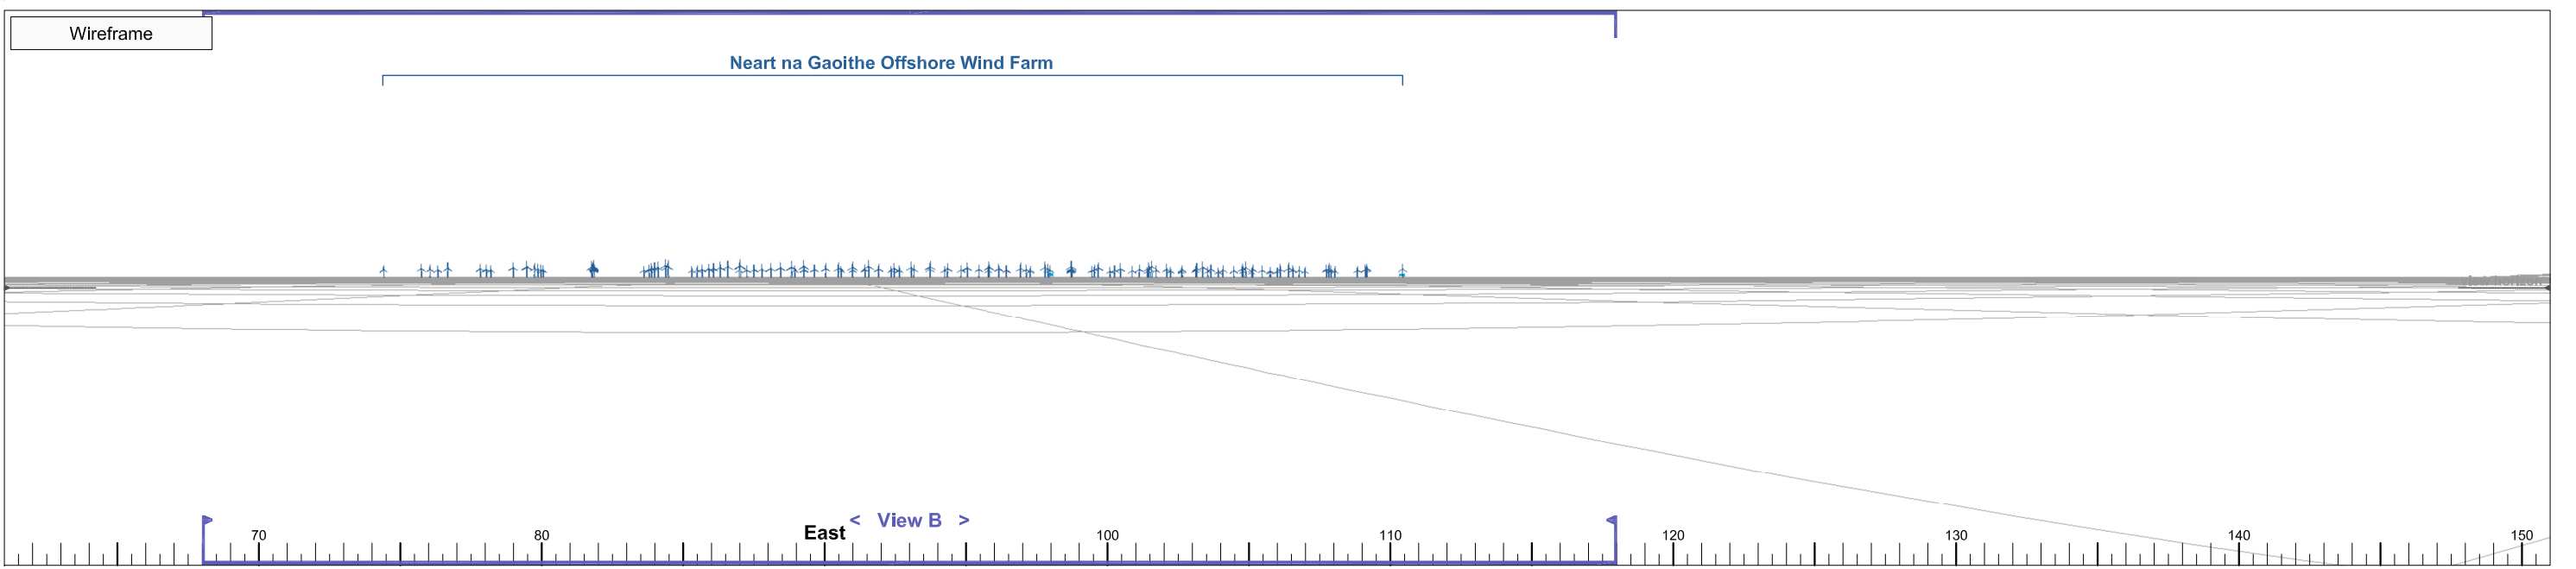

Photograph

Wireframe

Neart na Gaoithe Offshore Wind Farm

Photomontage

► Viewpoint 13A Fife Ness, Lochaber Rock

View A

Bearing to centre of view:

106°

Horizontal field of view:

90°

Recommended viewing distance at A3:

25 cm

Figure 21.19.1b