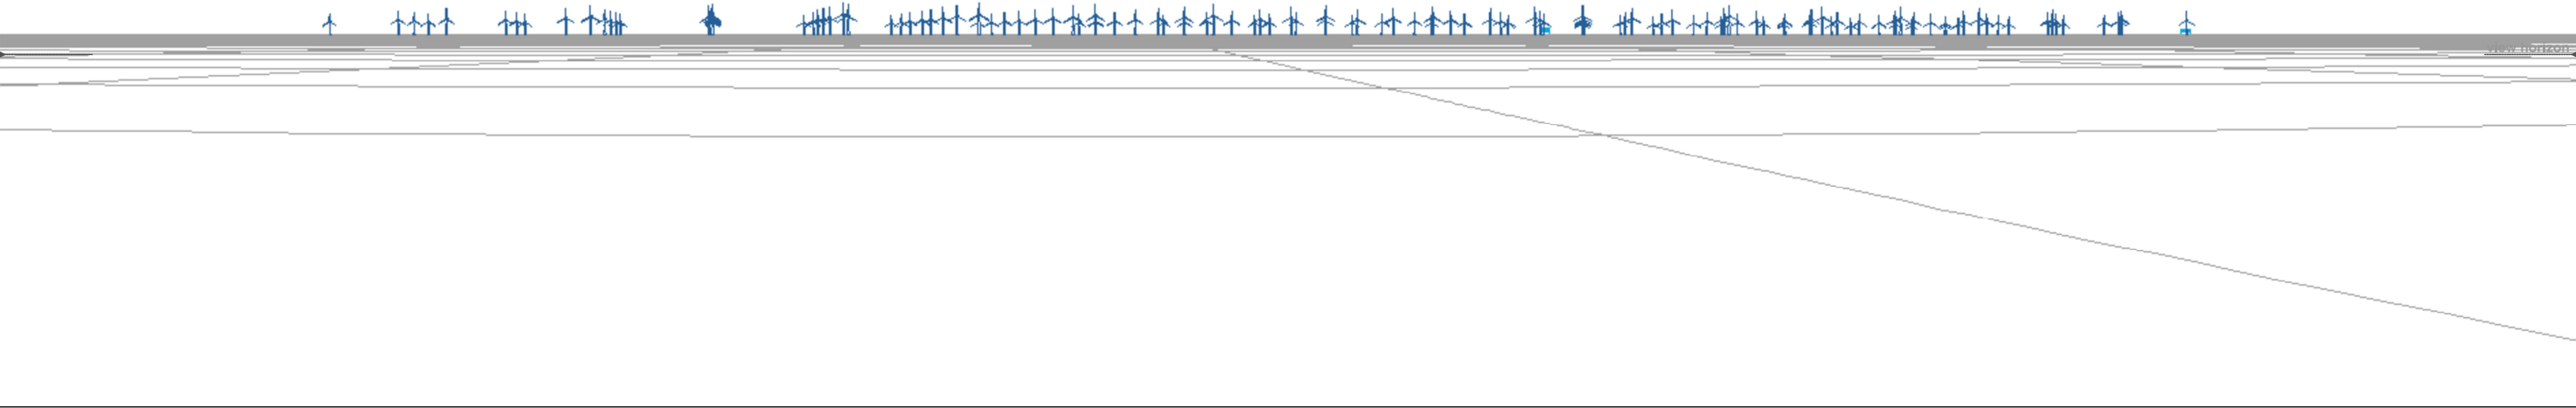

Wireframe

Photograph

► Viewpoint 13A Fife Ness, Lochaber Rock

View B

Bearing to centre of view:

93°

Horizontal field of view:

50°

Recommended viewing distance at A3:

45 cm

Figure 21.19.1c