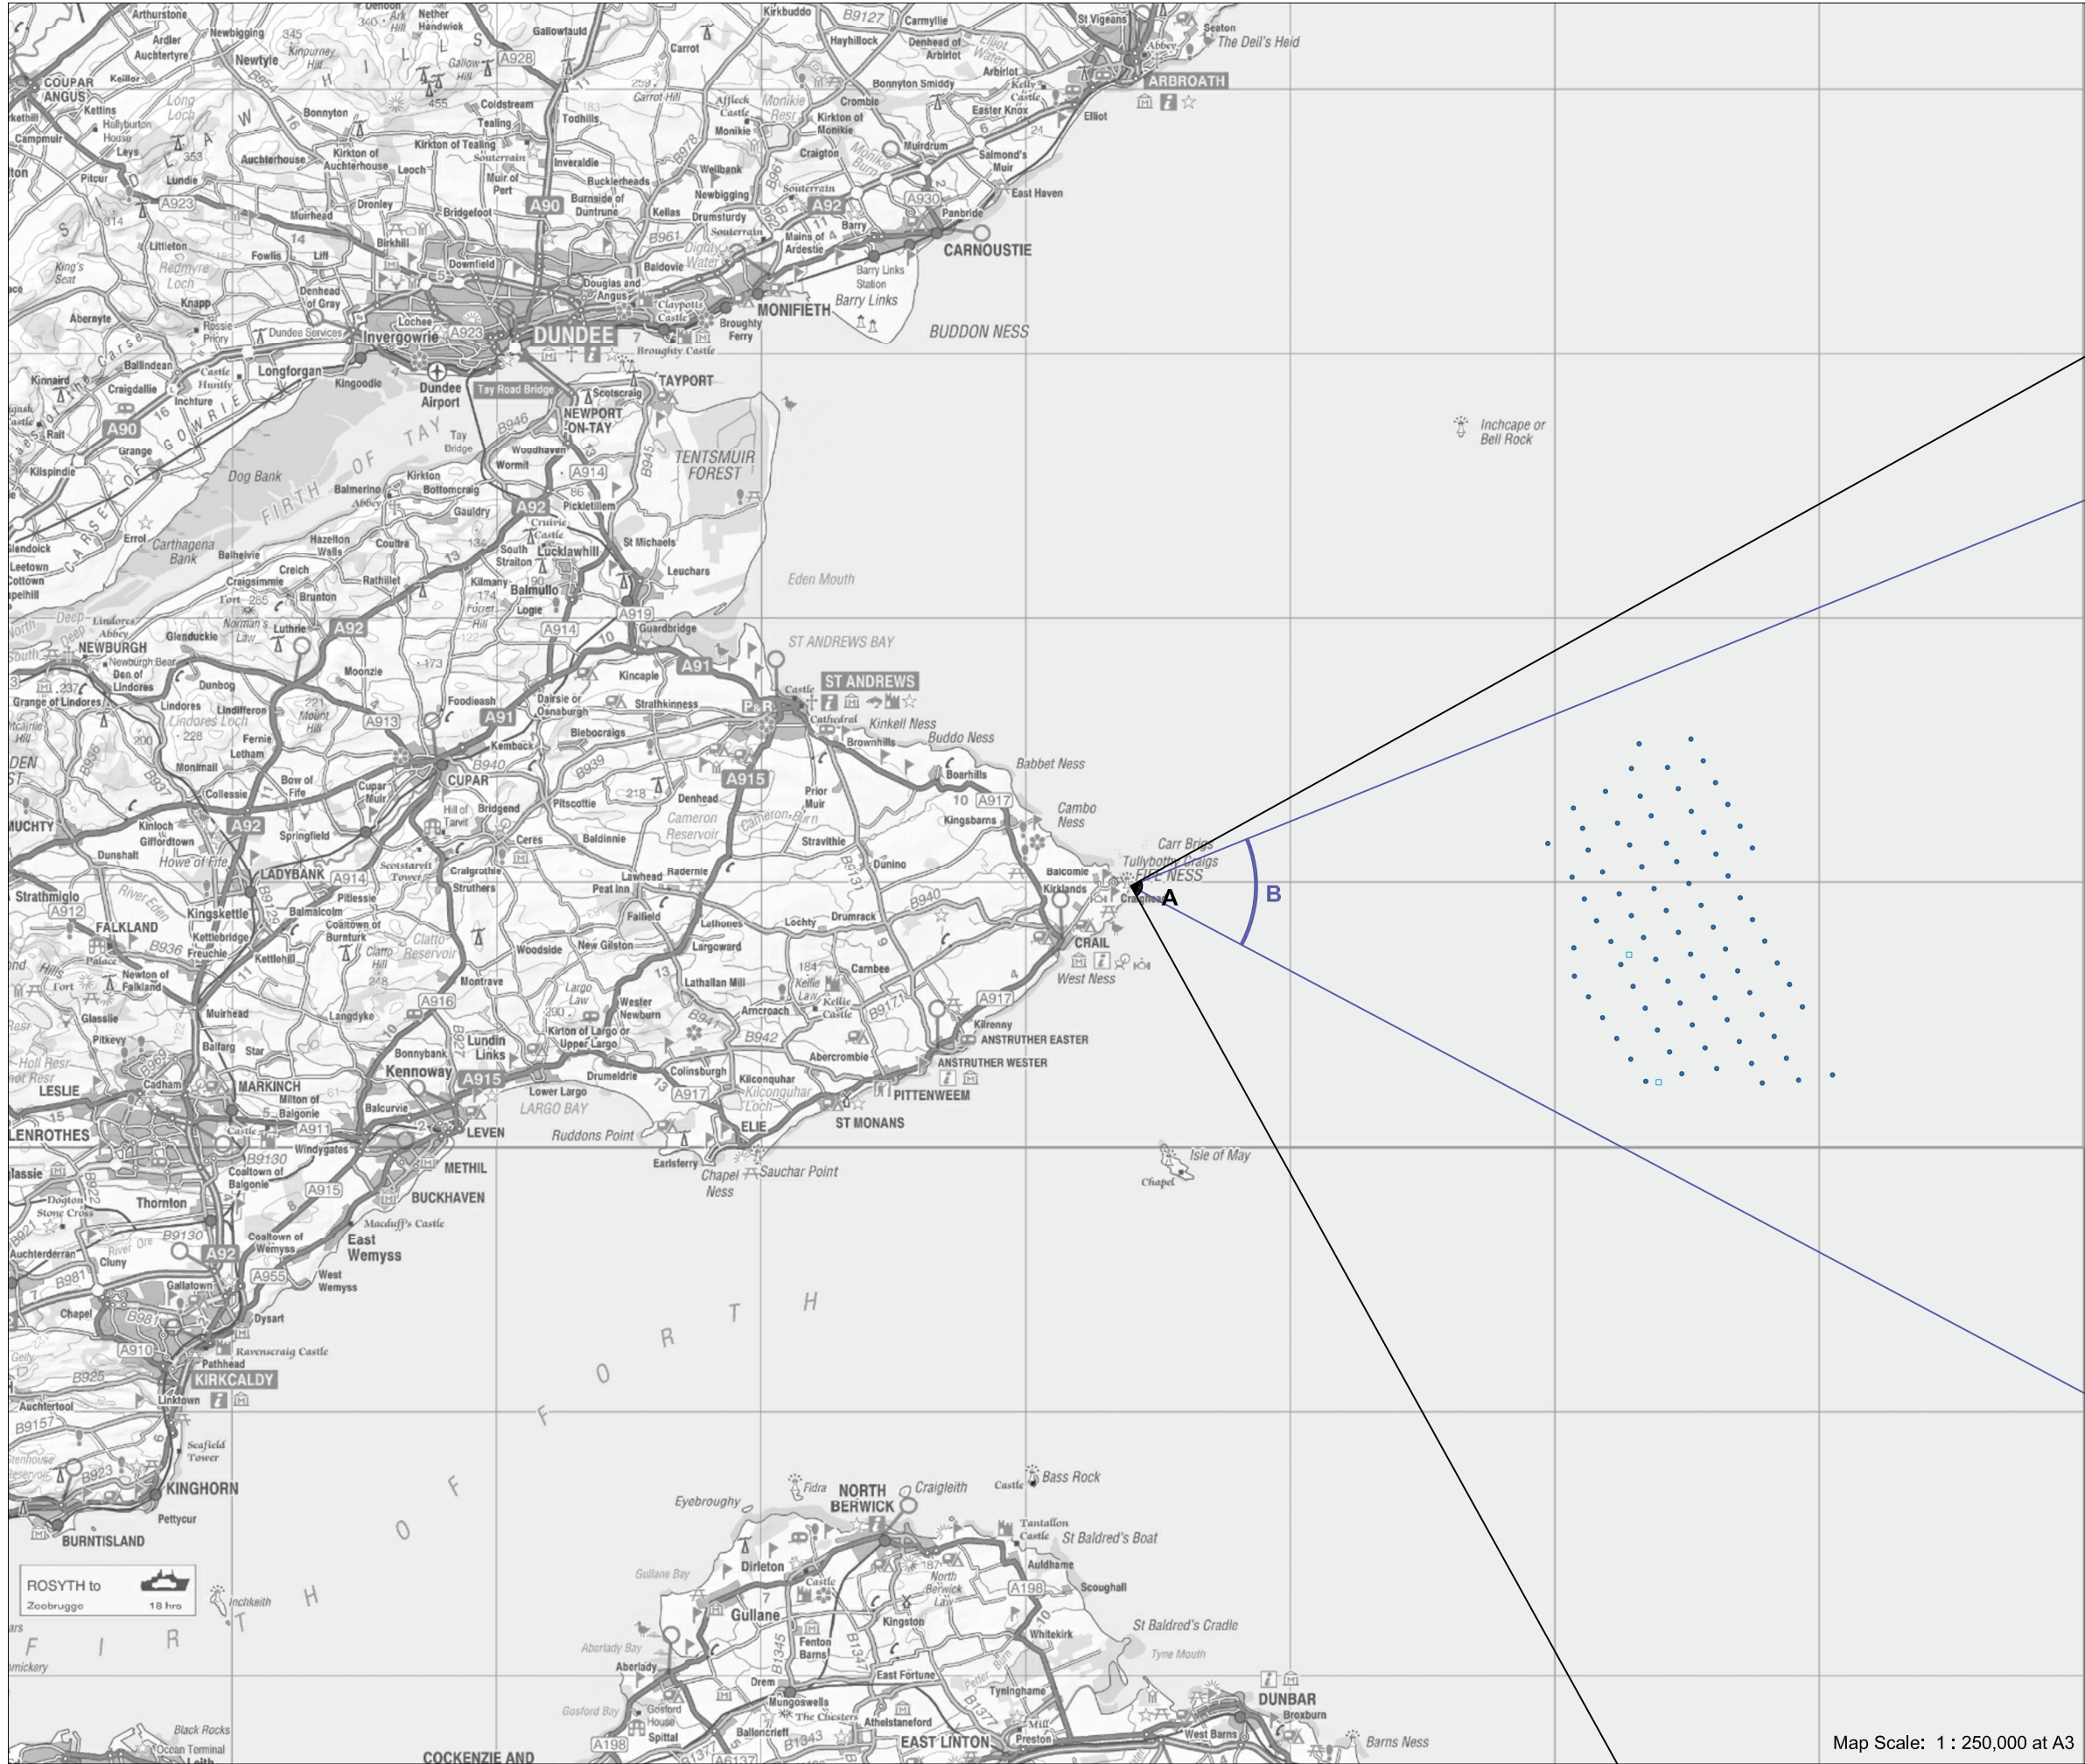

Neart na Gaoithe Offshore Wind Farm

► Viewpoint 13B Fife Ness, Lochaber Rock

Viewpoint Location

OS Reference:	363844, 709759
Terrain height AOD (from model) :	0 m

Neart na Gaoithe Offshore Wind Farm

Distance to the nearest turbine:	15,796 m
Potential No of turbine hubs visible:	80
Potential No of turbine tips visible:	80

Photography information

Date:	11th October 2011
Time:	16:00
Camera type:	Nikon D7000
Focal length:	35 mm
Equivalent Focal length:	52 mm

Map Scale: 1 : 250,000 at A3

Figure 21.19.2a

Reproduced from Ordnance Survey digital map data © Crown copyright 2011. All rights reserved. Licence numbers 100047514, 0100031673.