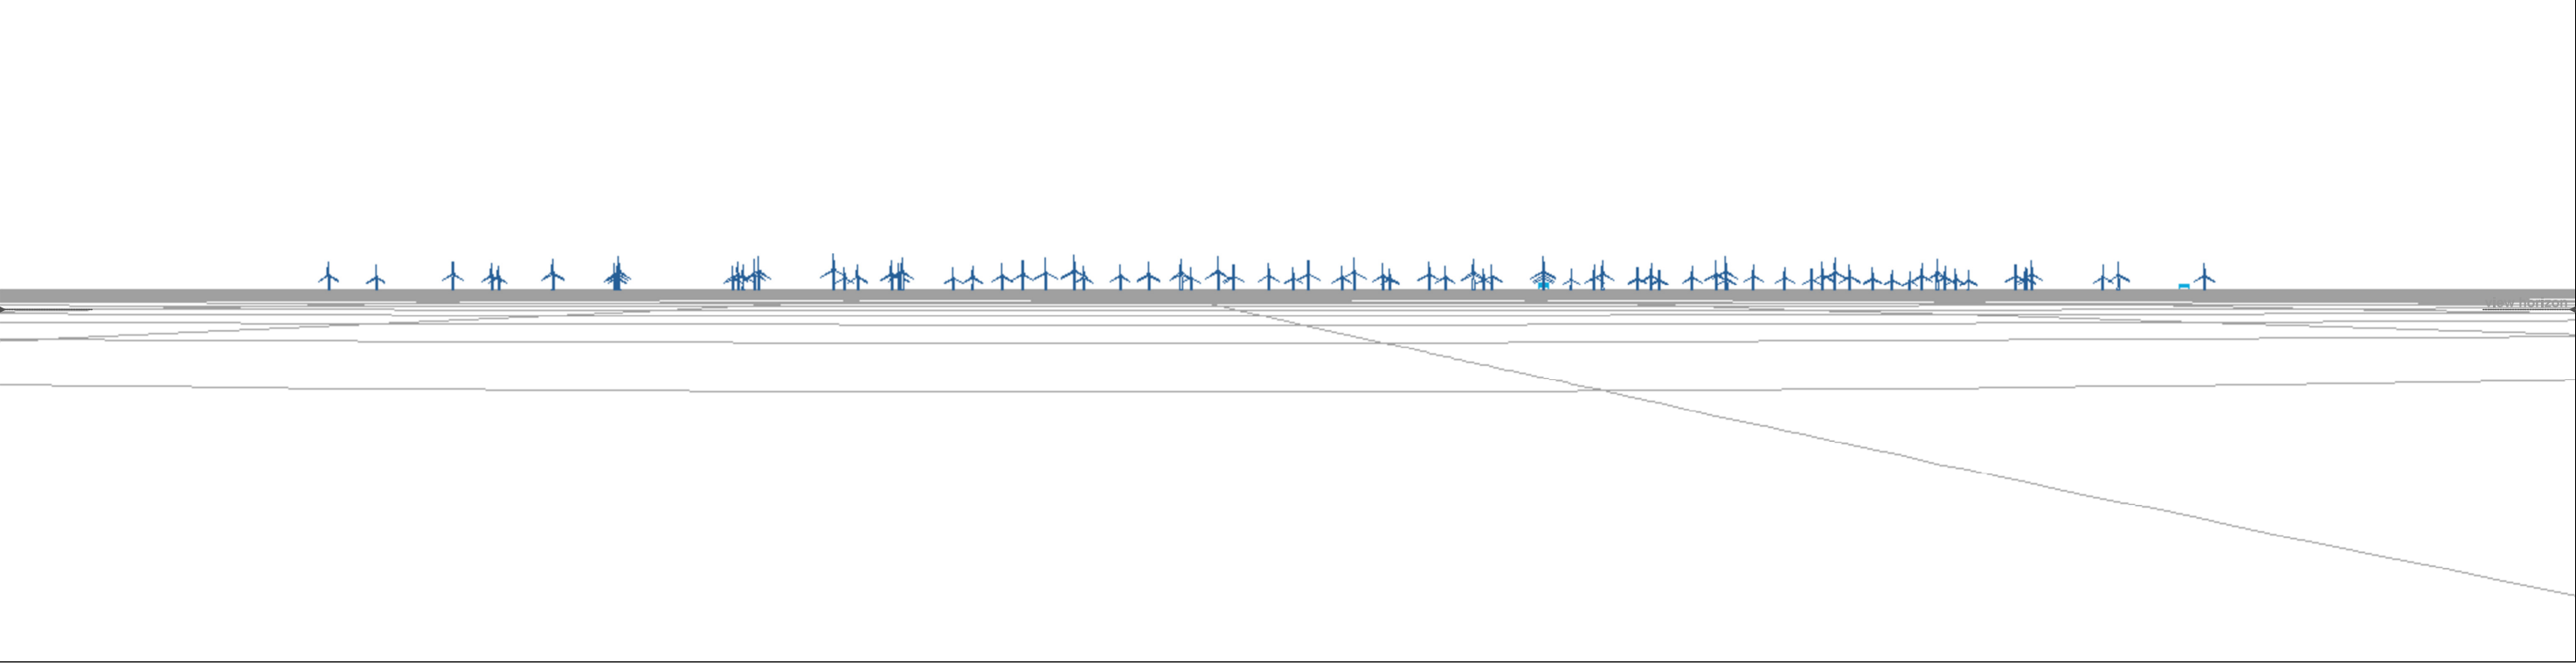

Wireframe

Photograph

► Viewpoint 13B Fife Ness, Lochaber Rock

View B

Bearing to centre of view:

93°

Horizontal field of view:

50°

Recommended viewing distance at A3:

45 cm

Figure 21.19.2c