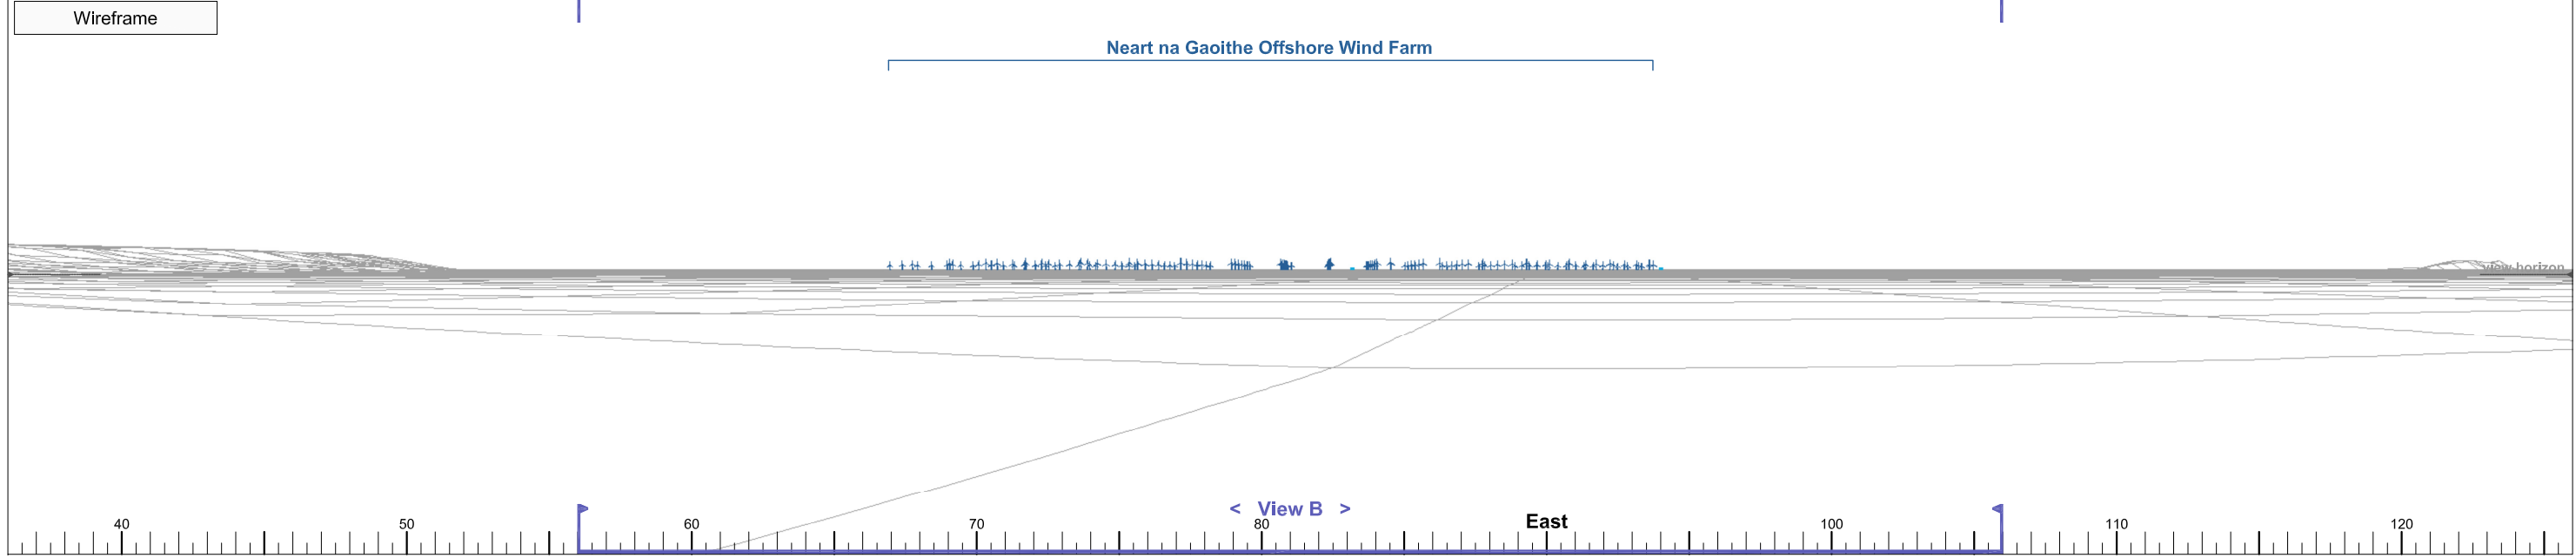

Photograph

Wireframe

Photomontage

► Viewpoint 14A Anstruther Easter

View A

Bearing to centre of view:

81°

Horizontal field of view:

90°

Recommended viewing distance at A3:

25 cm

Figure 21.20.1b