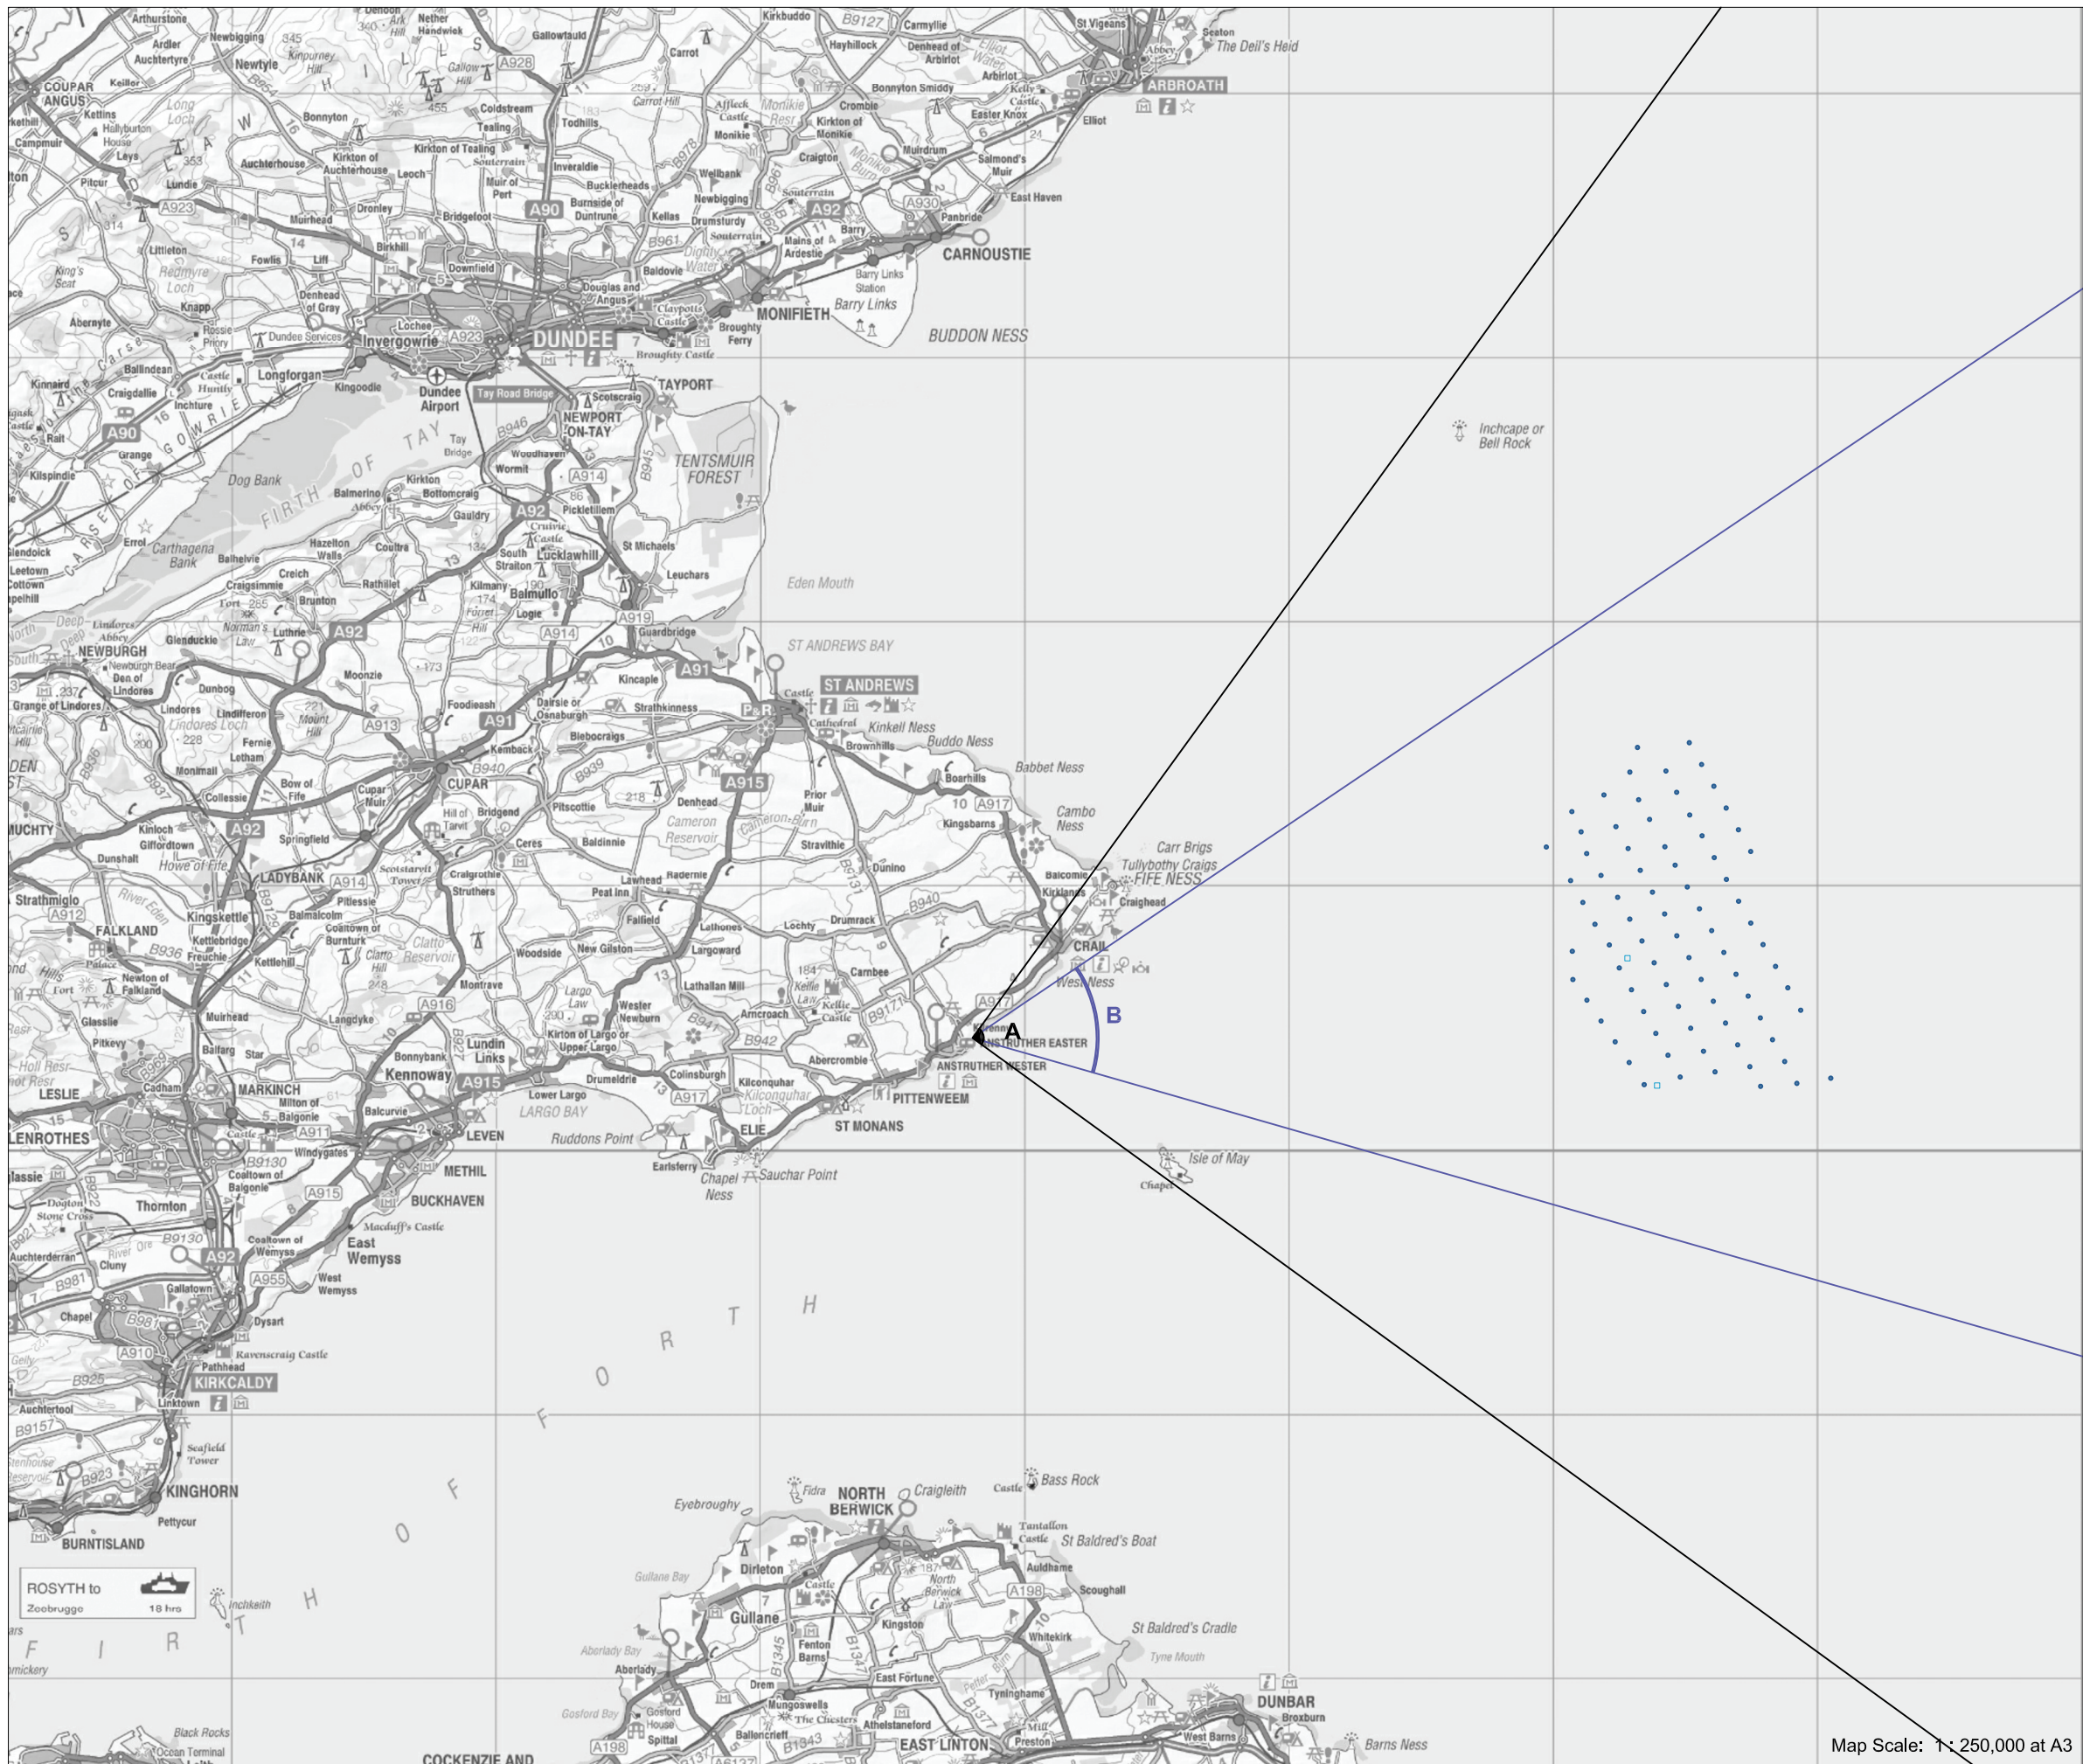

### Viewpoint Location

OS Reference:	357897, 704143
Terrain height AOD (from model) :	1 m

### Neart na Gaoithe Offshore Wind Farm

Distance to the nearest turbine:	22,822 m
Potential No of turbine hubs visible:	80
Potential No of turbine tips visible:	80

### Photography information

Date:	17th August 2011
Time:	13:35
Camera type:	Nikon D7000
Focal length:	35 mm
Equivalent Focal length:	52 mm

Figure 21.20.2a