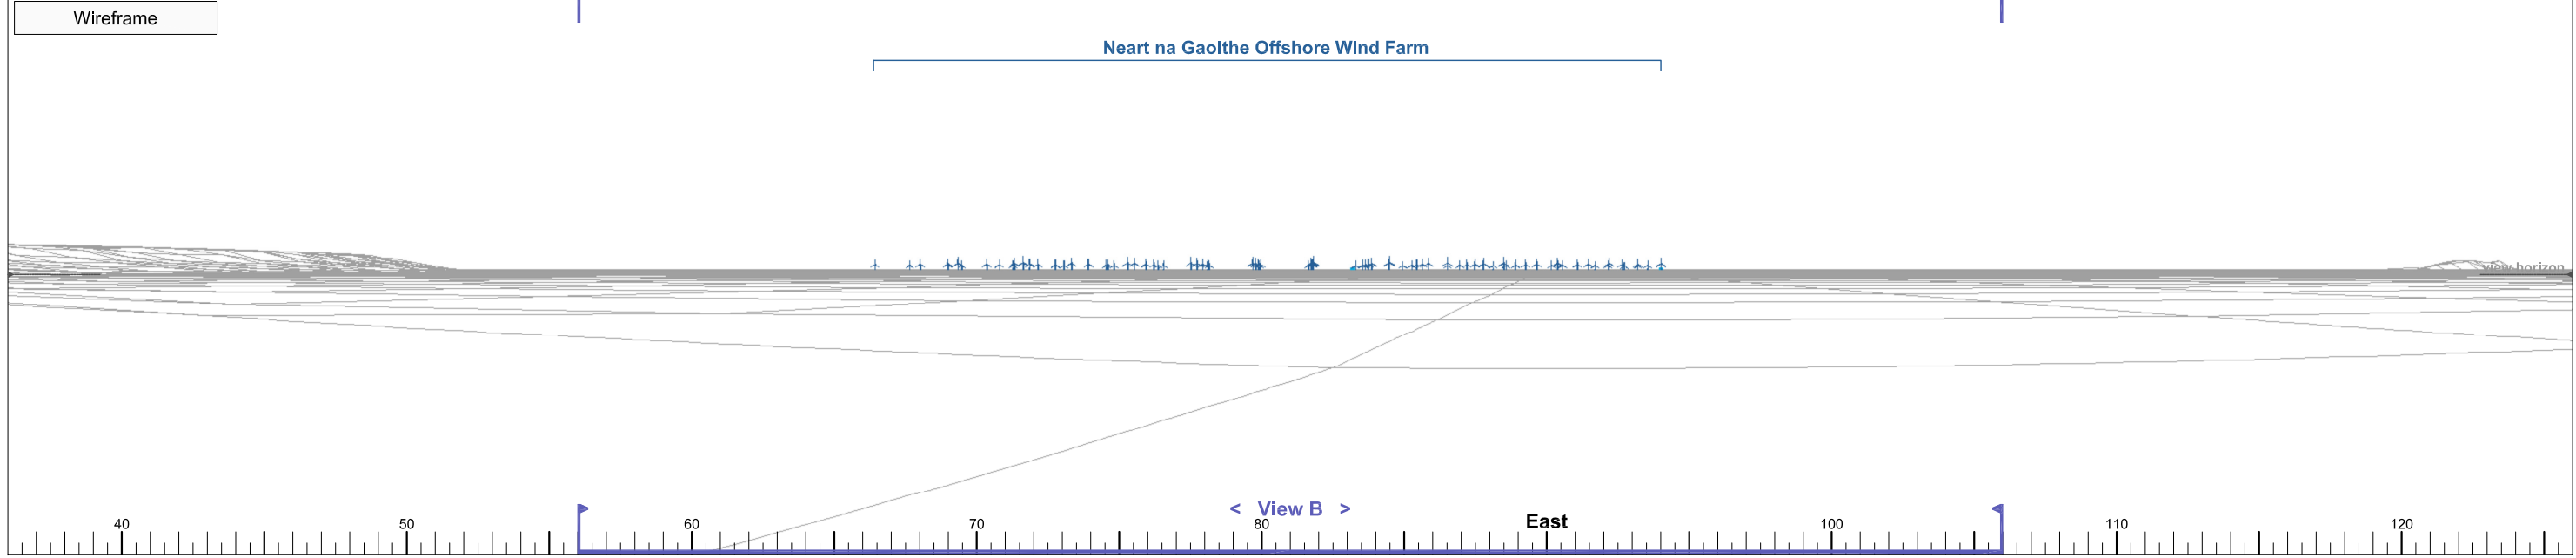

Photograph

Wireframe

Photomontage

► Viewpoint 14B Anstruther Easter

View A

Bearing to centre of view:

81°

Horizontal field of view:

90°

Recommended viewing distance at A3:

25 cm

Figure 21.20.2b