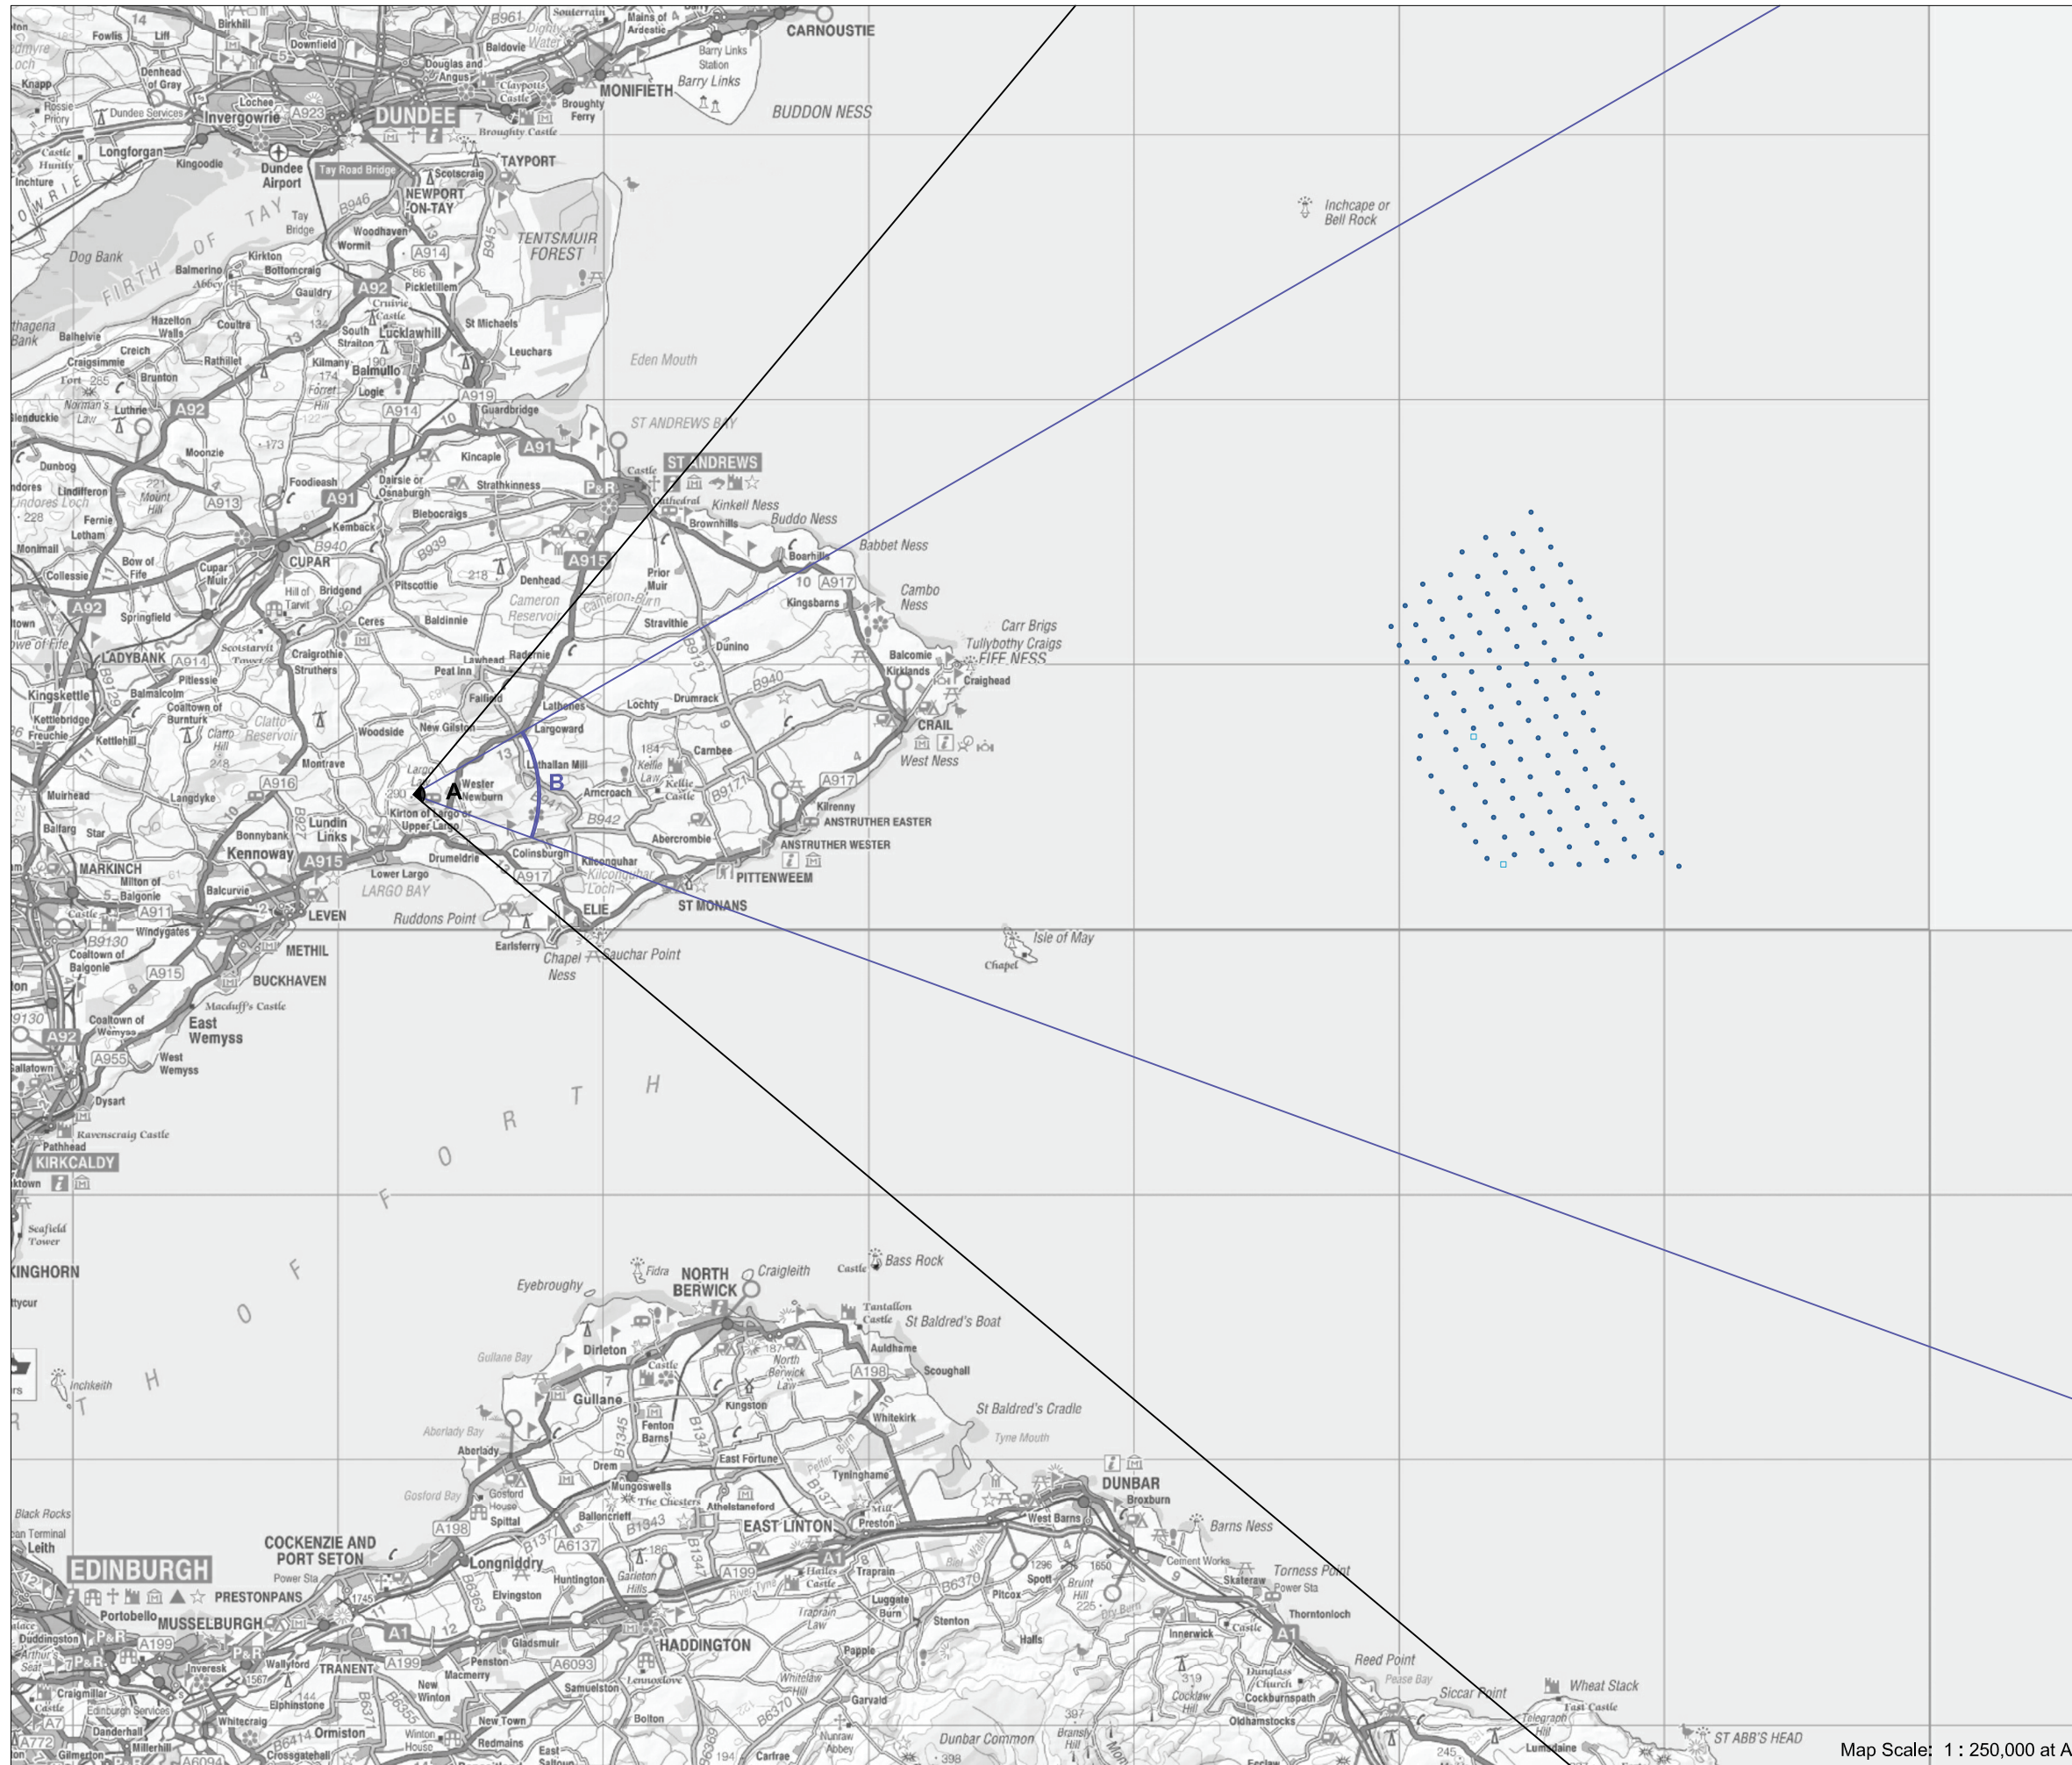

### Viewpoint Location

OS Reference:	342709, 704970
Terrain height AOD (from model) :	282 m

### Neart na Gaoithe Offshore Wind Farm

Distance to the nearest turbine:	37,396 m
Potential No of turbine hubs visible:	128
Potential No of turbine tips visible:	128

### Photography information

Date:	10th October 2011
Time:	15:45
Camera type:	Nikon D7000
Focal length:	35 mm
Equivalent Focal length:	52 mm

Map Scale: 1 : 250,000 at A3

Figure 21.21.1a