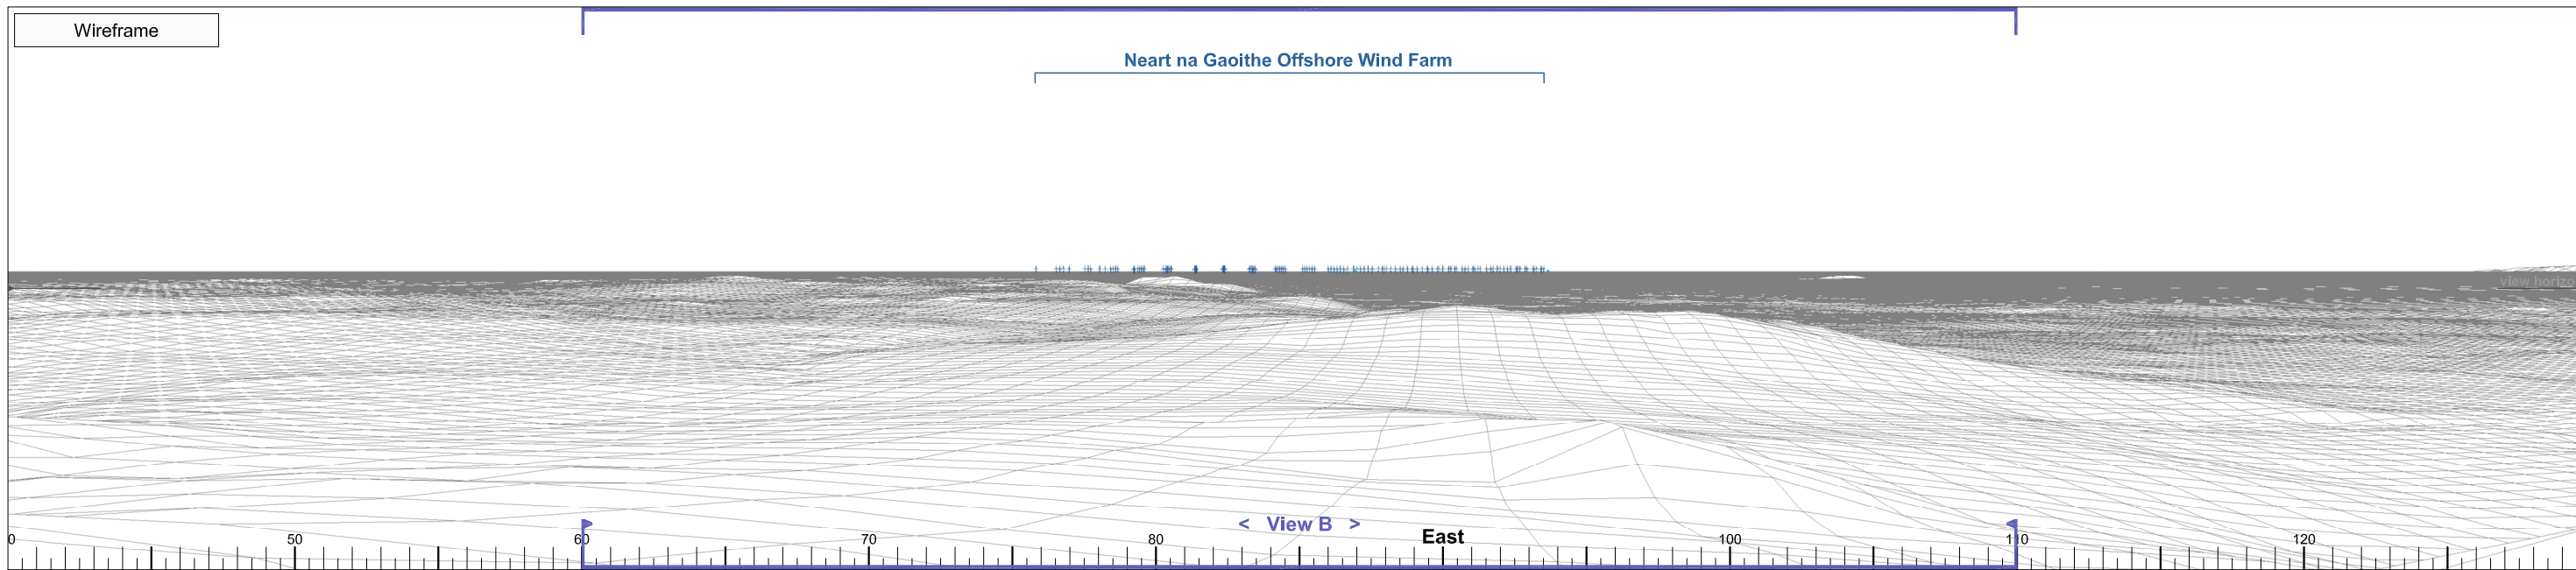

Photograph

Wireframe

Neart na Gaoithe Offshore Wind Farm

► Viewpoint 15A Largo Law

View A

Bearing to centre of view:

85°

Horizontal field of view:

90°

Recommended viewing distance at A3:

25 cm

Figure 21.21.1b