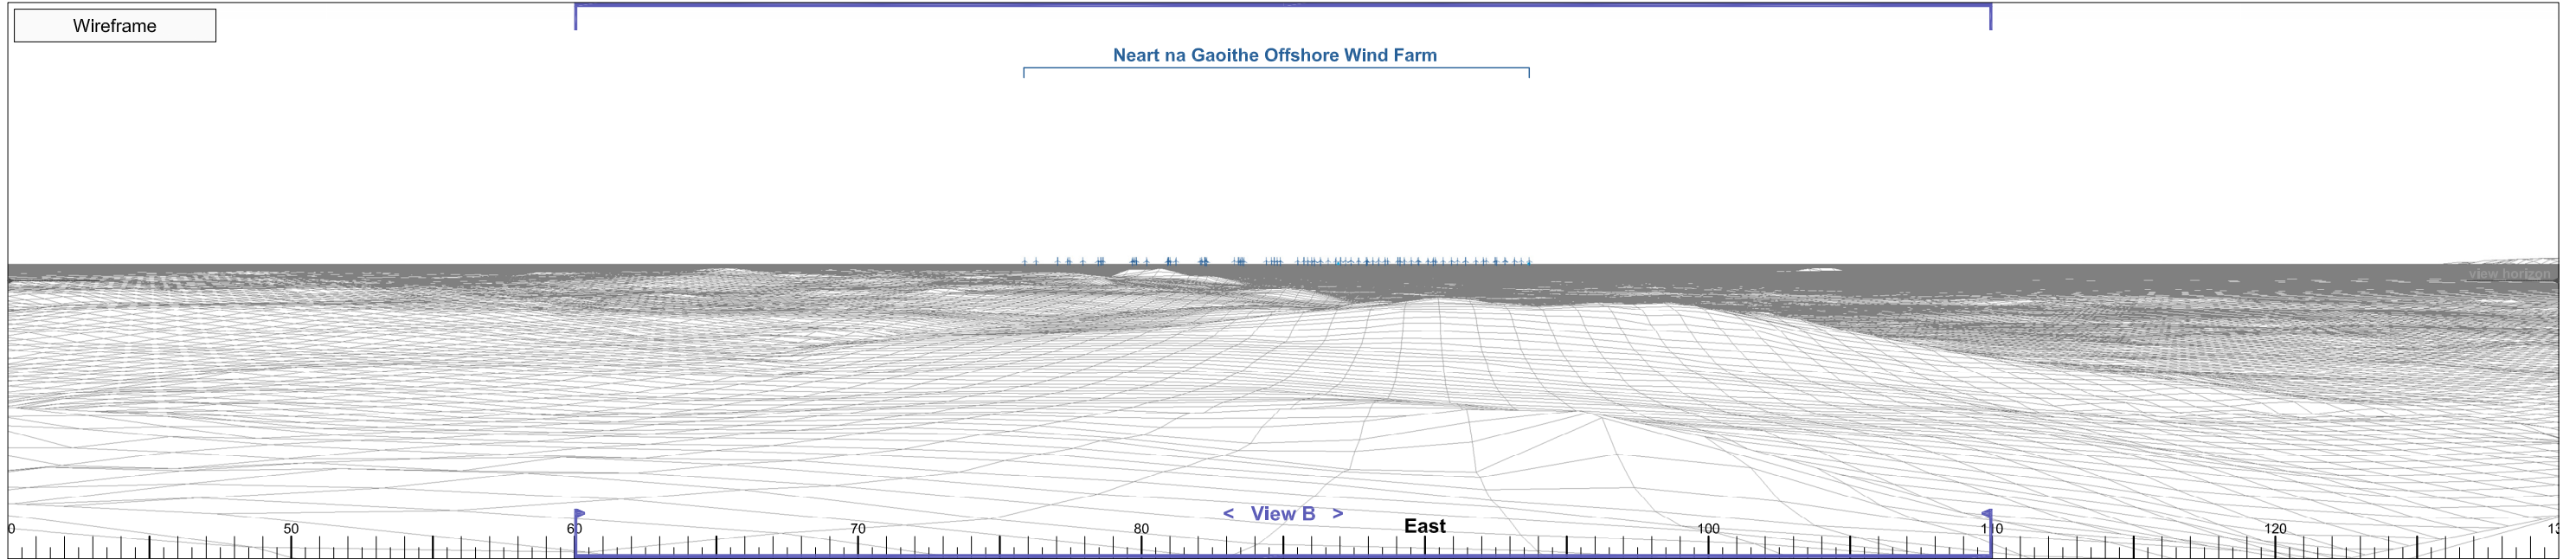

Photograph

Wireframe

Neart na Gaoithe Offshore Wind Farm

► Viewpoint 15B Largo Law

View A

Bearing to centre of view:

85°

Horizontal field of view:

90°

Recommended viewing distance at A3:

25 cm

Figure 21.21.2b