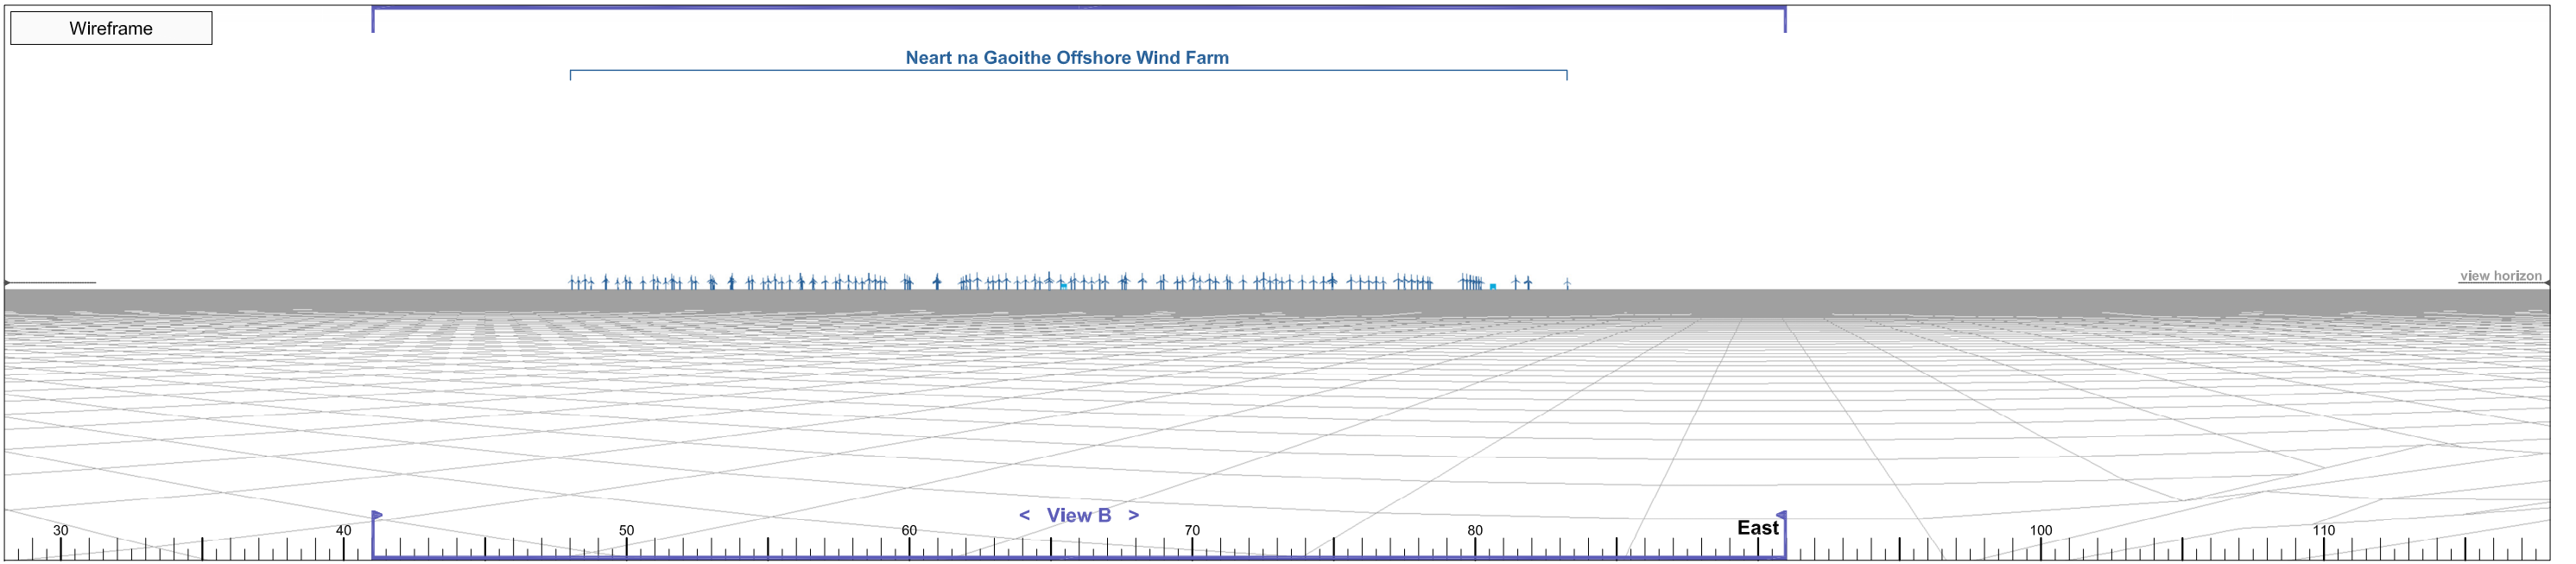

Photograph

Wireframe

Neart na Gaoithe Offshore Wind Farm

Photomontage

► Viewpoint 16A Isle of May

View A

Bearing to centre of view:

73°

Horizontal field of view:

90°

Recommended viewing distance at A3:

25 cm

Figure 21.22.1b