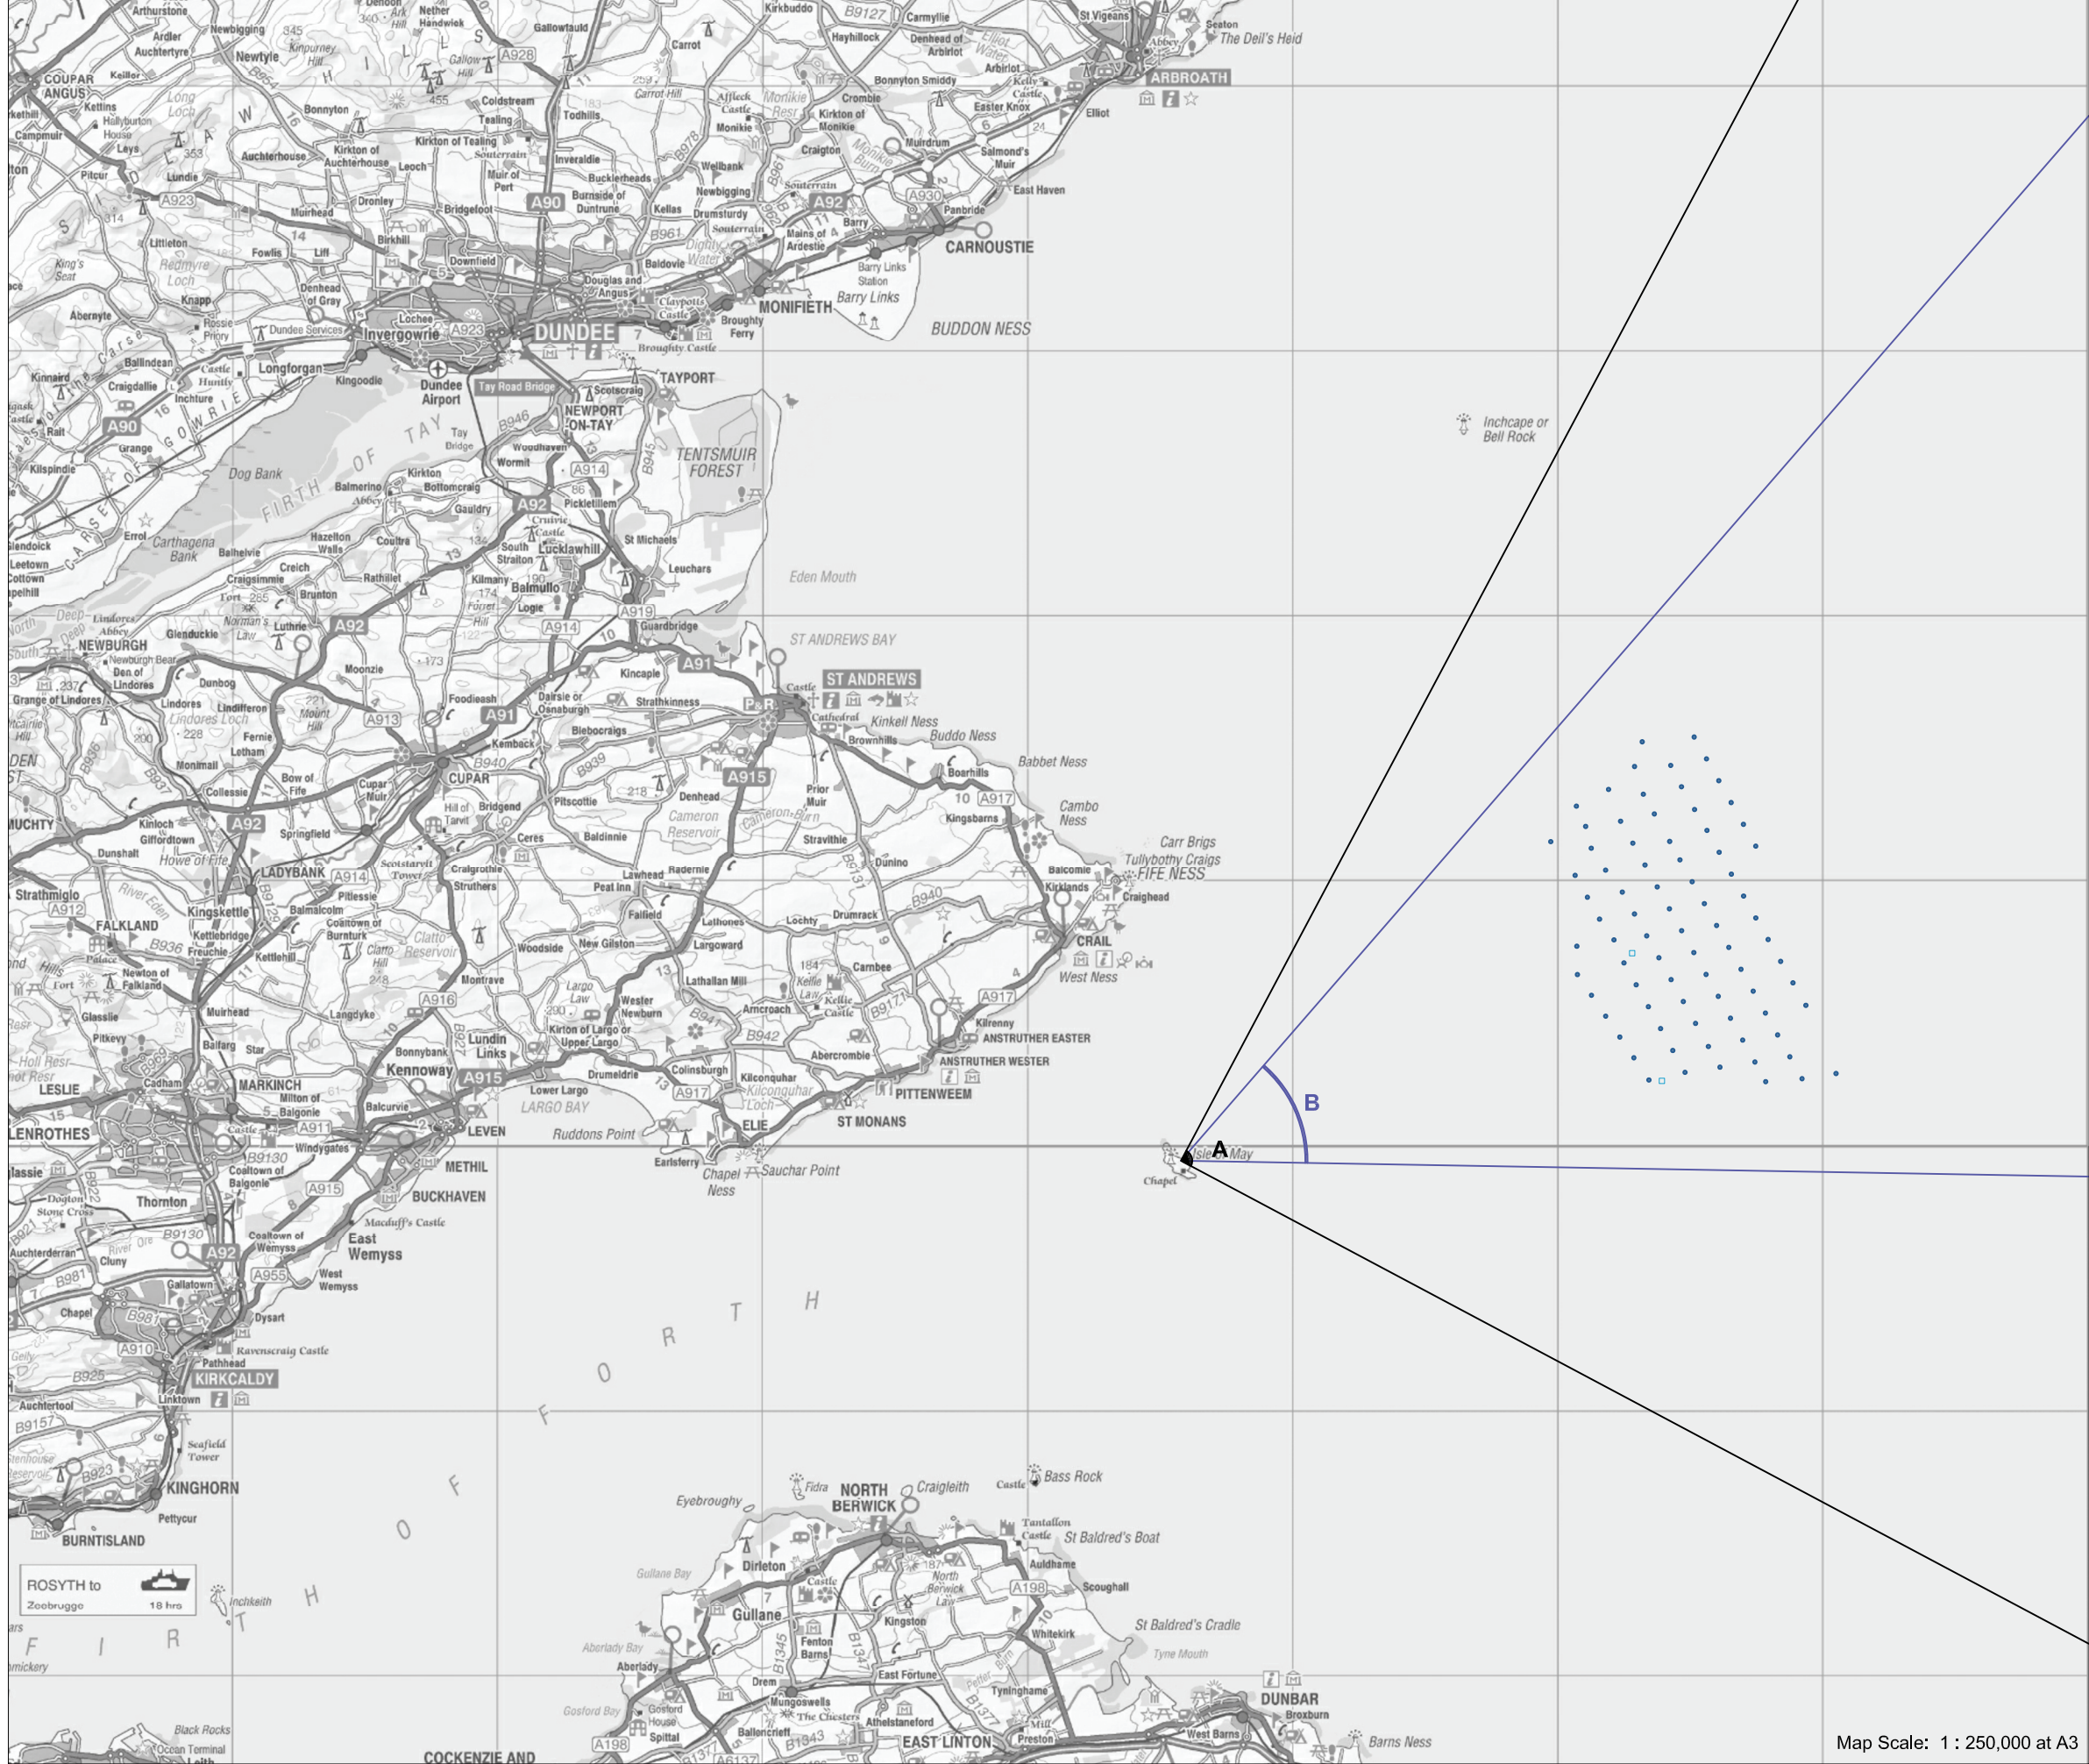

Neart na Gaoithe Offshore Wind Farm

► Viewpoint 16B Isle of May

Viewpoint Location

OS Reference:	365655, 699329
Terrain height AOD (from model) :	41 m

Neart na Gaoithe Offshore Wind Farm

Distance to the nearest turbine:	16,523 m
Potential No of turbine hubs visible:	80
Potential No of turbine tips visible:	80

Photography information

Date:	17th August 2011
Time:	16:20
Camera type:	Nikon D7000
Focal length:	35 mm
Equivalent Focal length:	52 mm

Map Scale: 1 : 250,000 at A3

Figure 21.22.2a

Reproduced from Ordnance Survey digital map data © Crown copyright 2011. All rights reserved. Licence numbers 100047514, 0100031673.