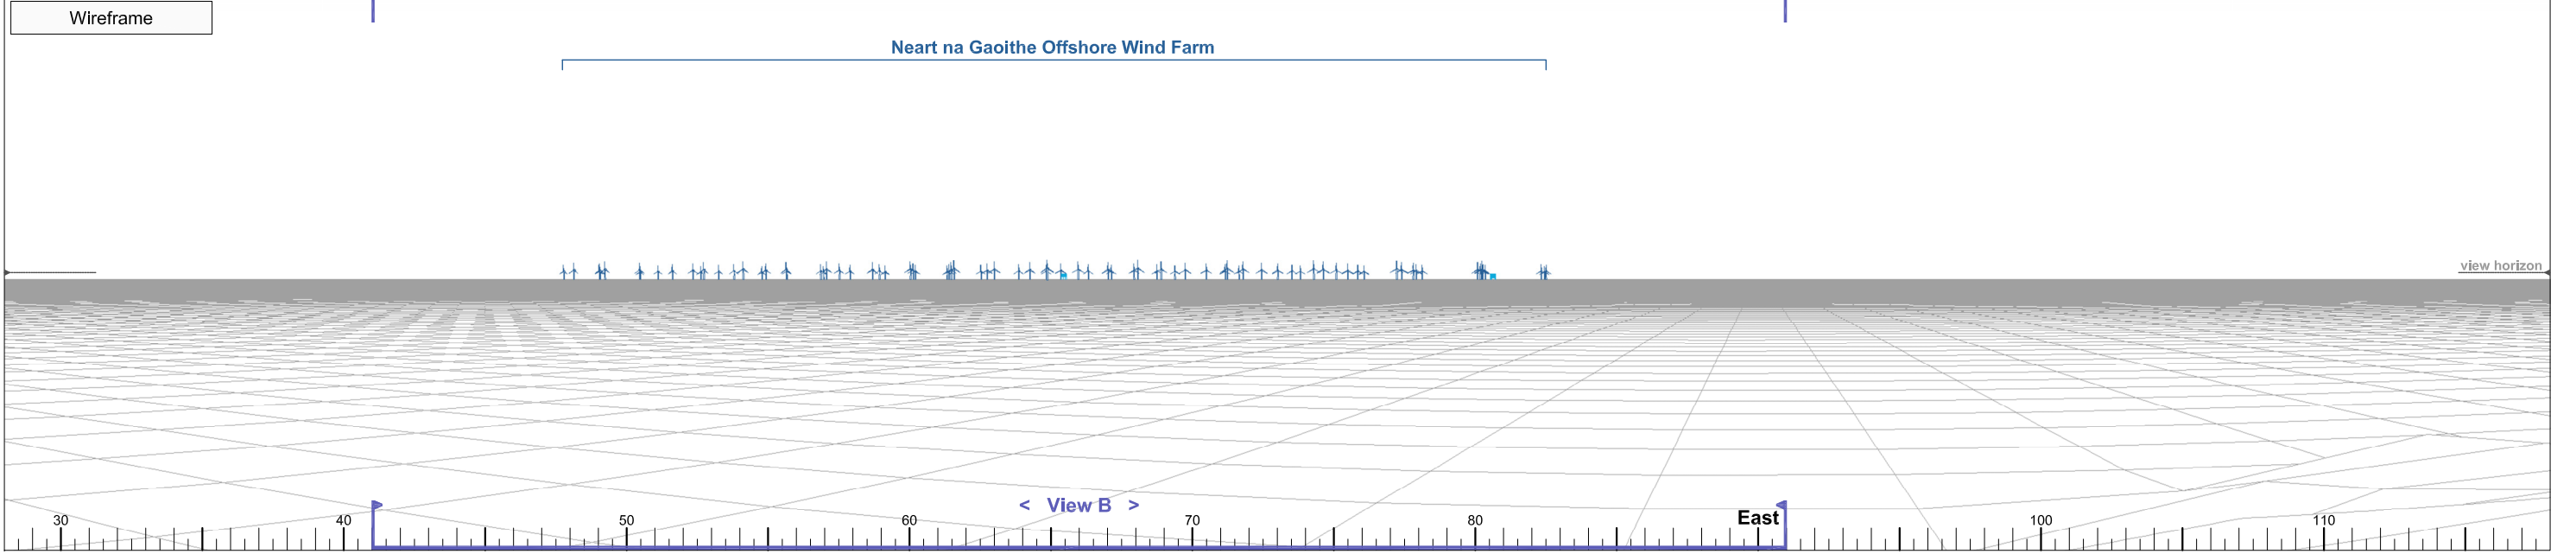

Photograph

Wireframe

Photomontage

► Viewpoint 16B Isle of May

View A

Bearing to centre of view:

73°

Horizontal field of view:

90°

Recommended viewing distance at A3:

25 cm

Figure 21.22.2b