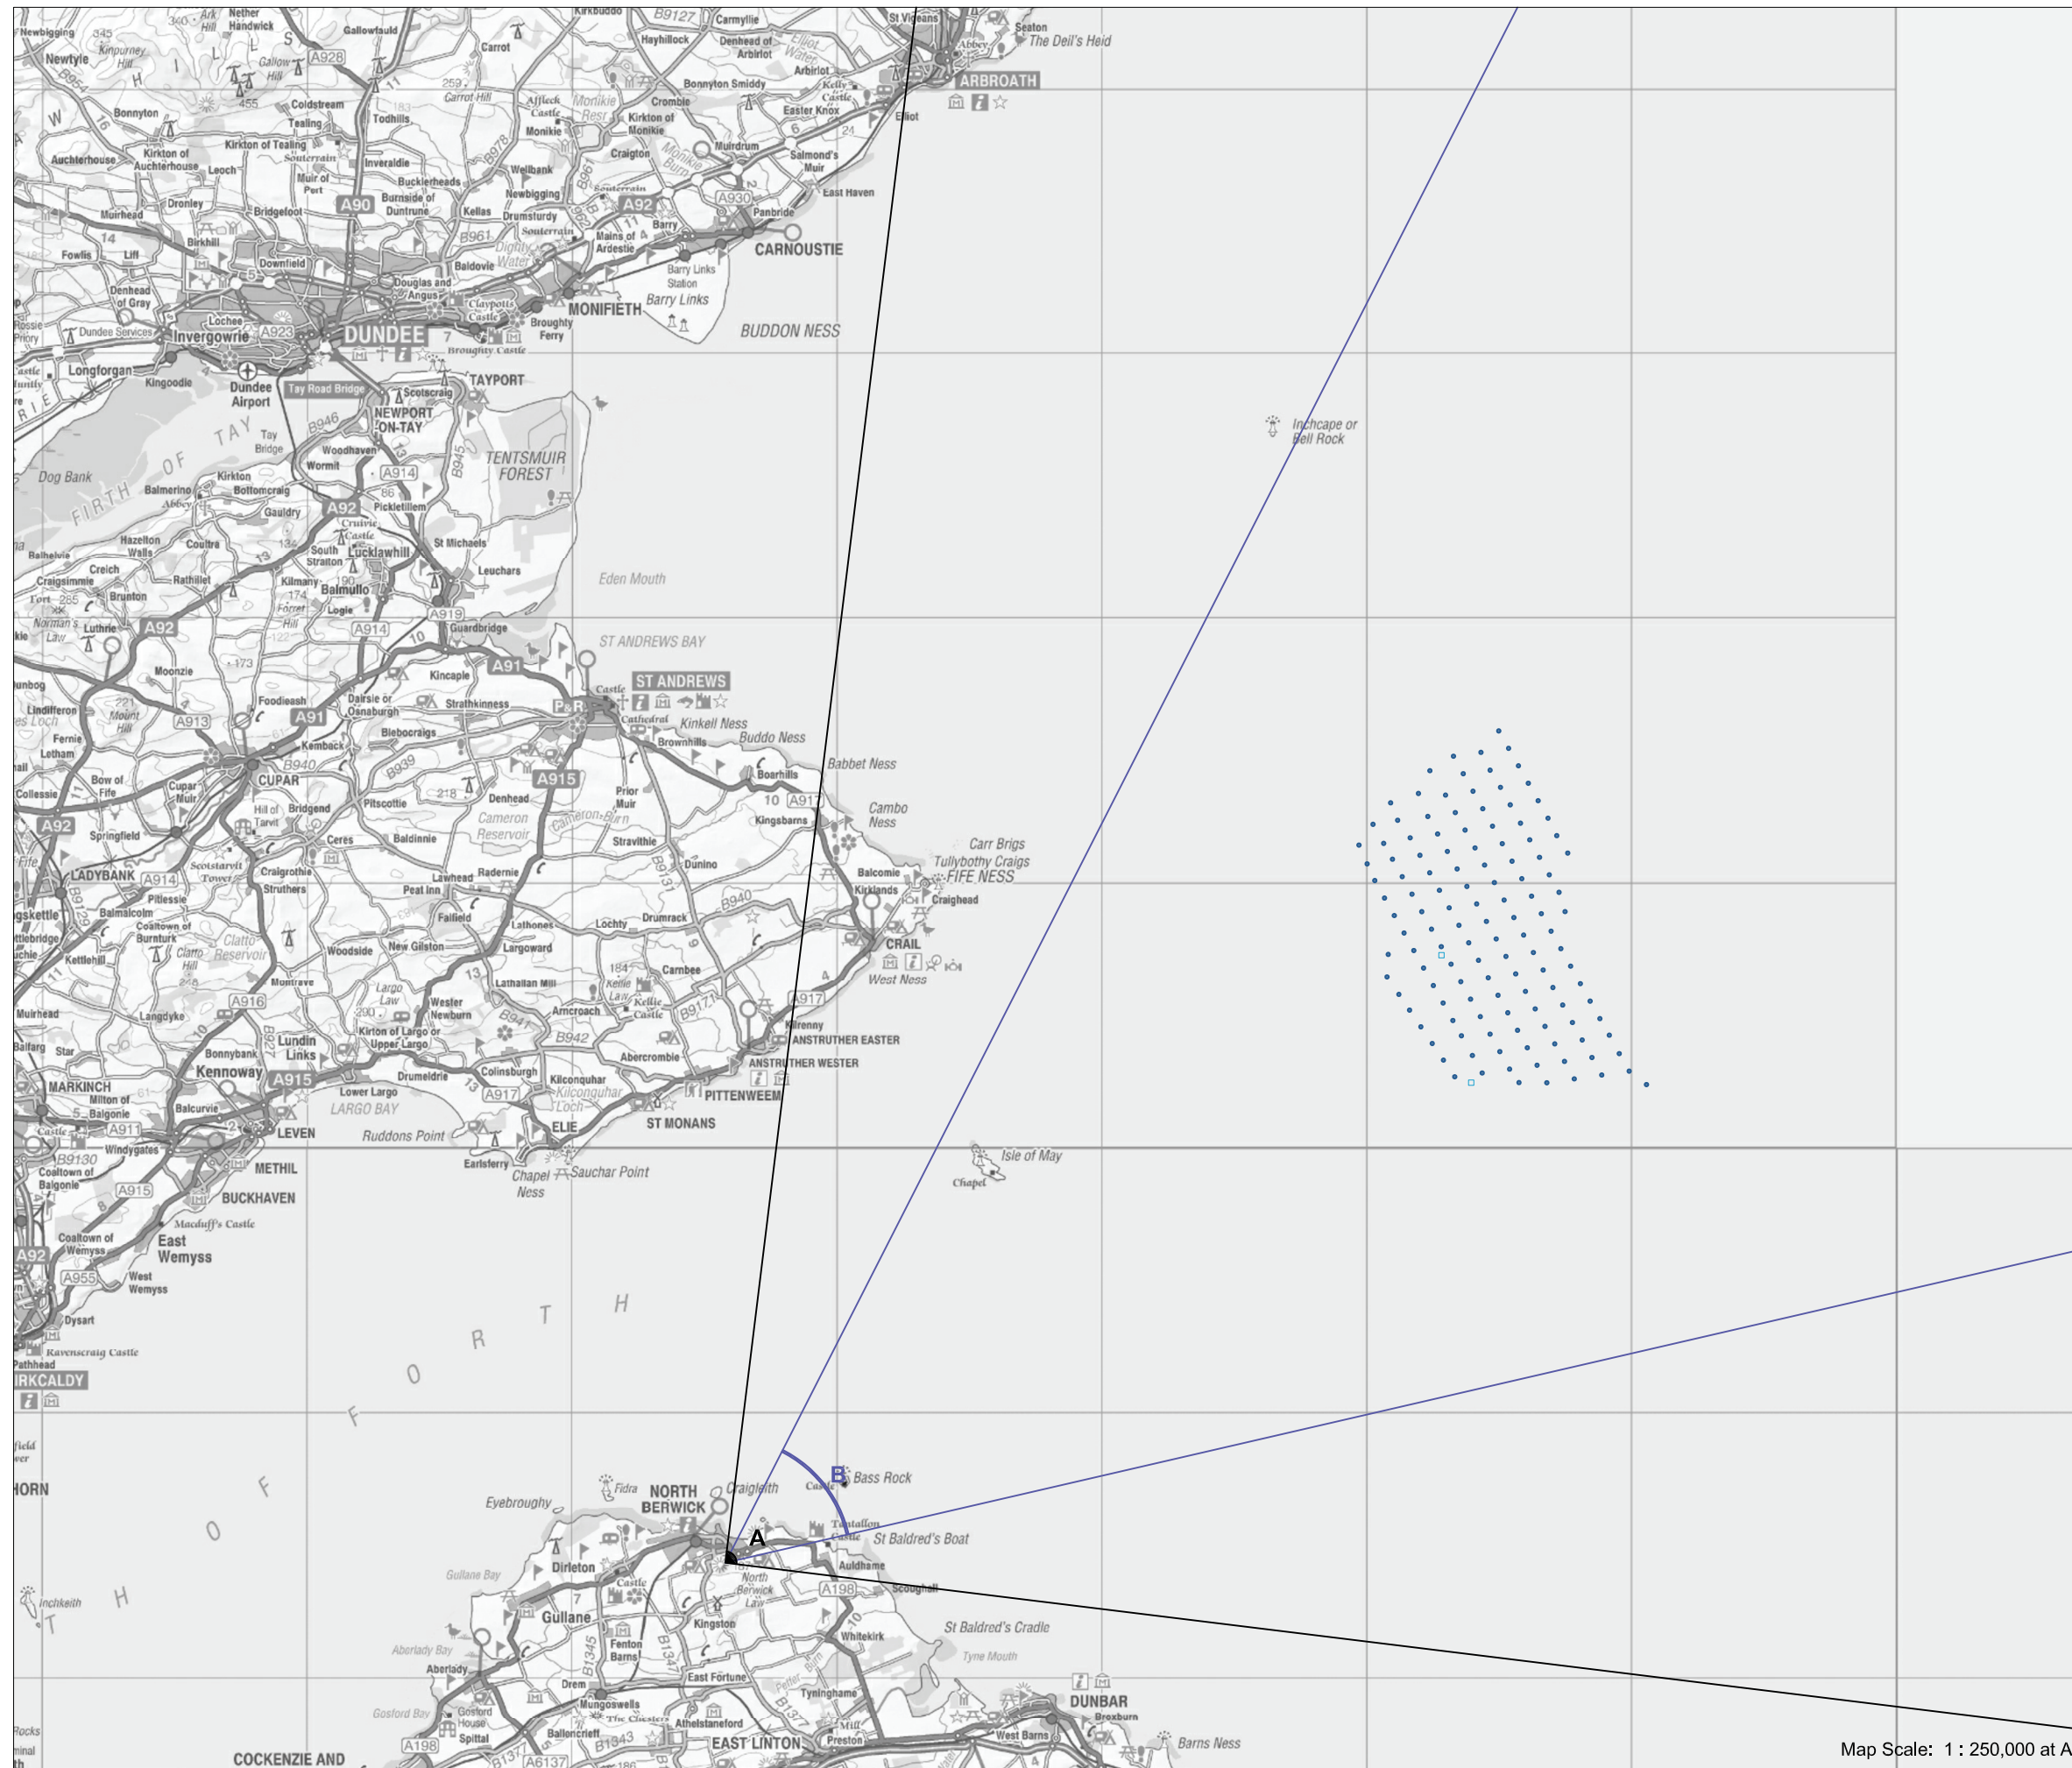

Neart na Gaoithe Offshore Wind Farm

► Viewpoint 17A North Berwick Law

Viewpoint Location

OS Reference:	355645, 684231
Terrain height AOD (from model) :	179 m

Neart na Gaoithe Offshore Wind Farm

Distance to the nearest turbine:	33,080 m
Potential No of turbine hubs visible:	128
Potential No of turbine tips visible:	128

Photography information

Date:	27th July 2011
Time:	16:05
Camera type:	Nikon D7000
Focal length:	35 mm
Equivalent Focal length:	52 mm

Map Scale: 1 : 250,000 at A3

Figure 21.23.1a