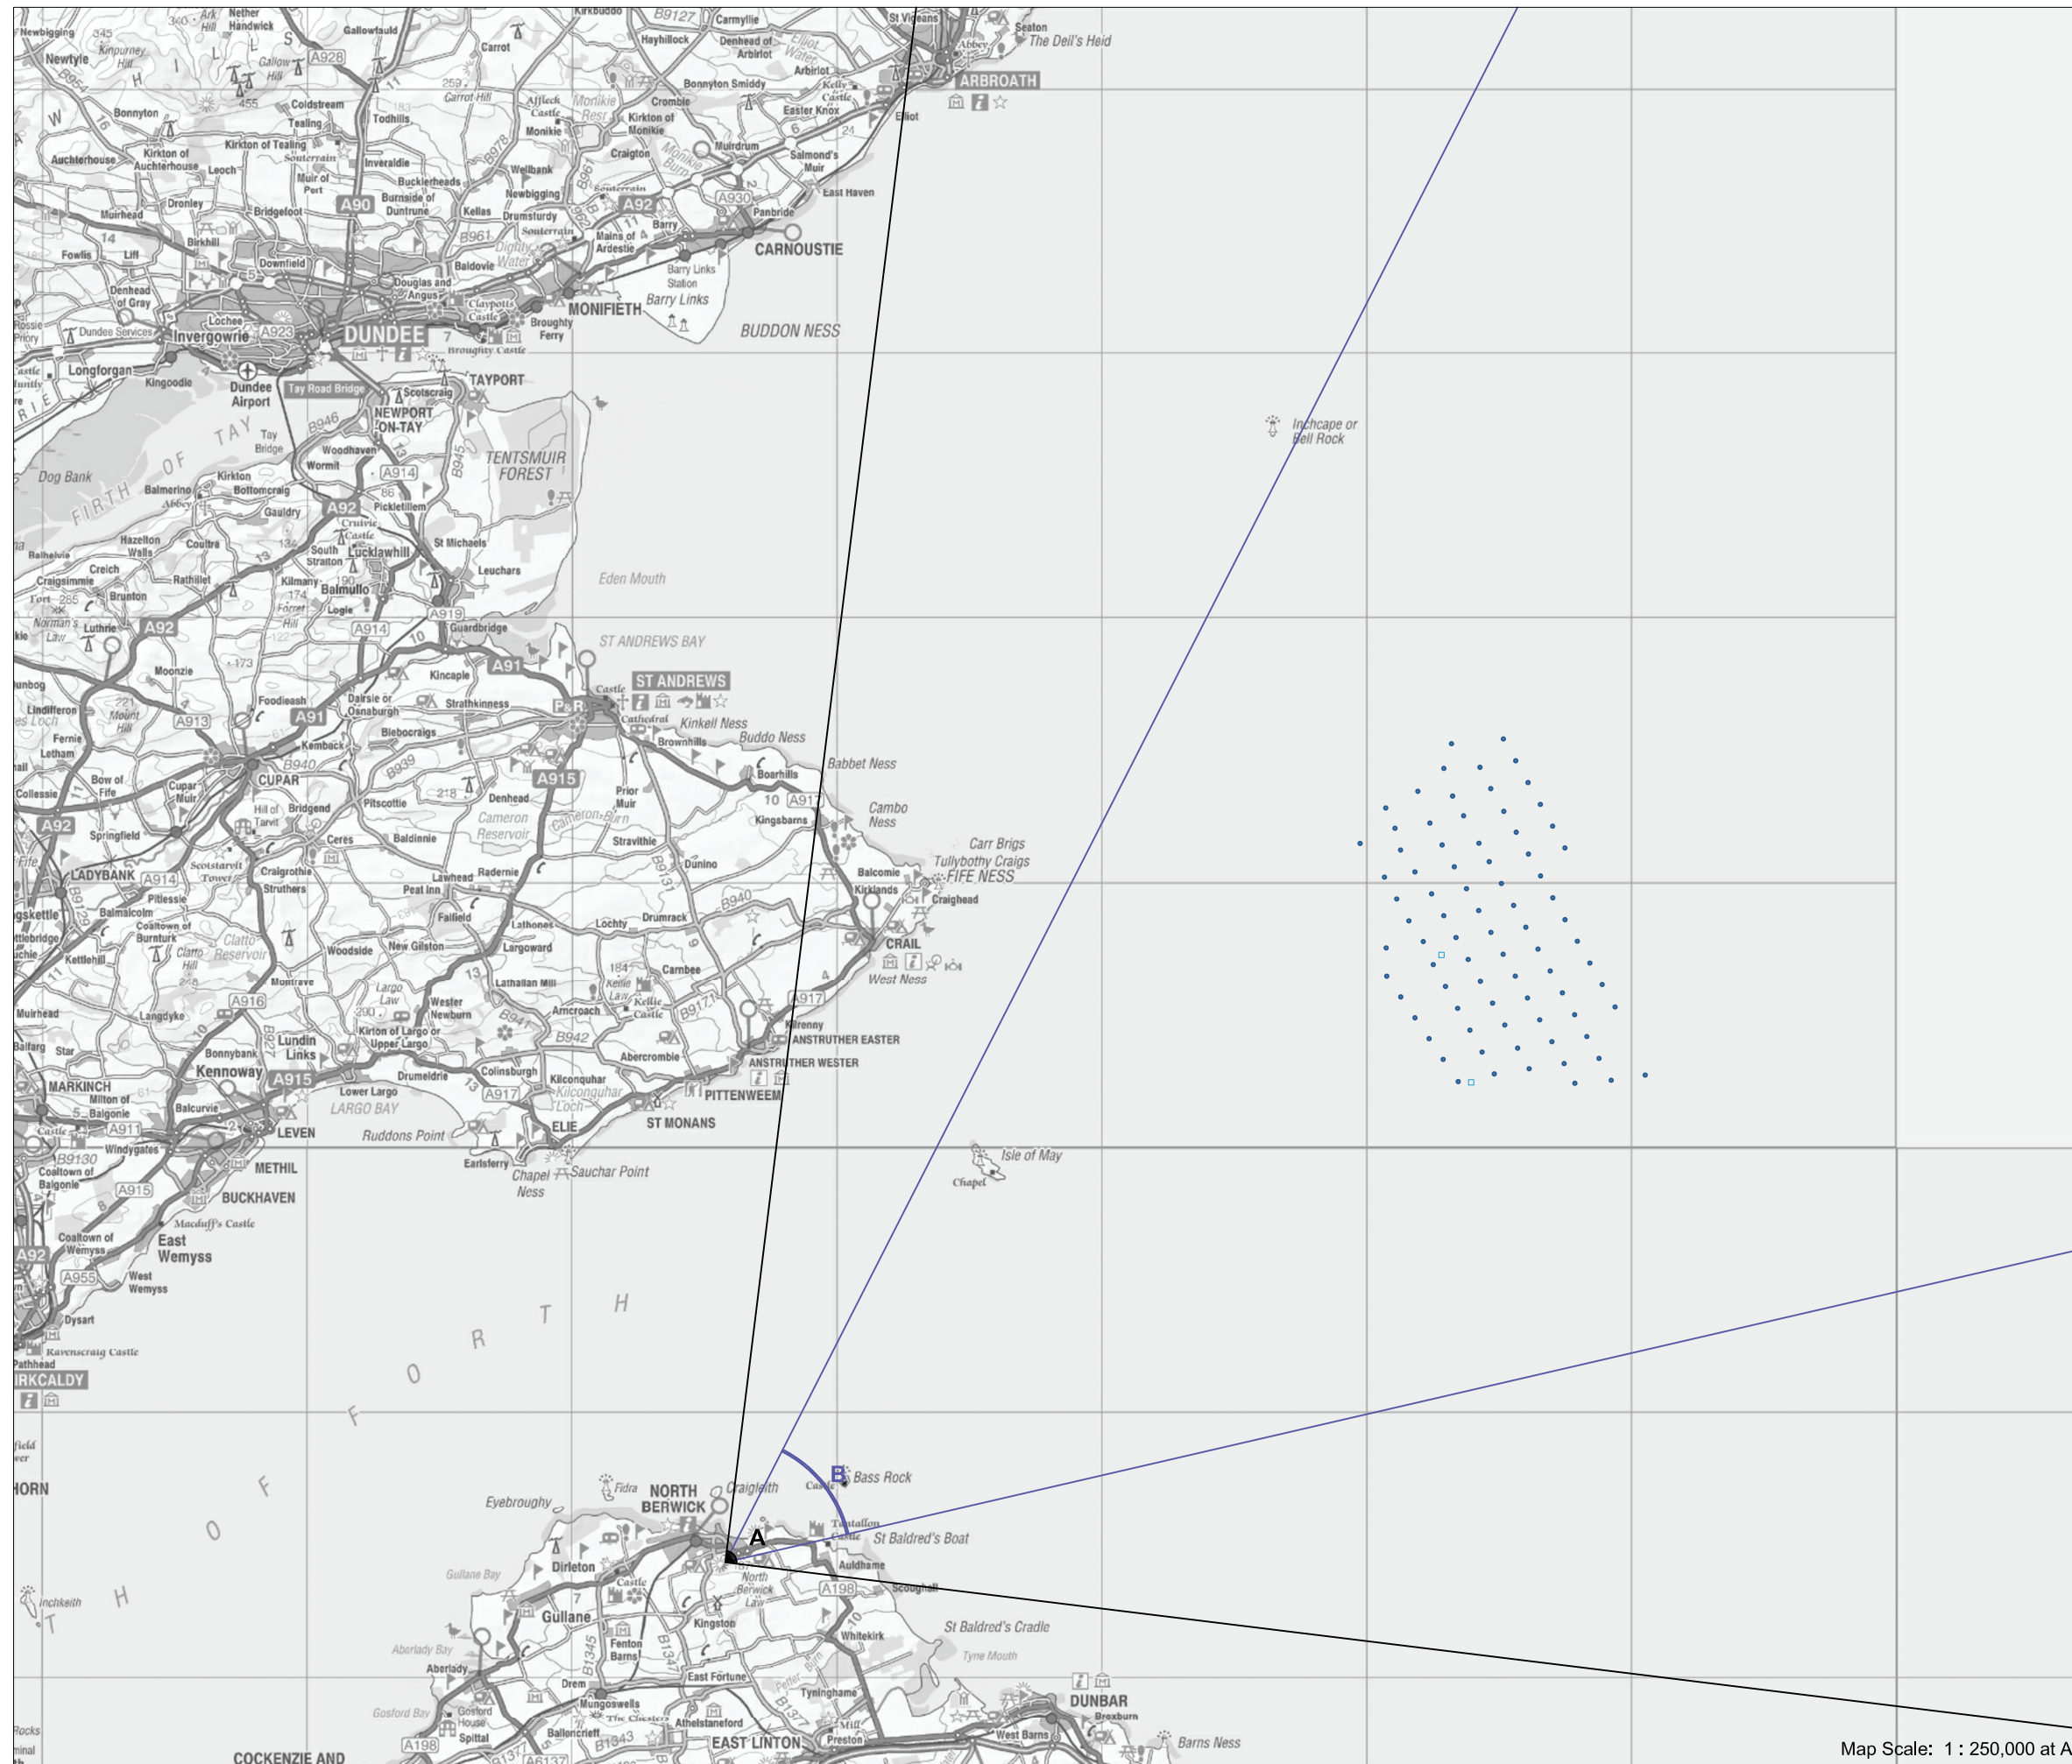

Neart na Gaoithe Offshore Wind Farm

► Viewpoint 17B North Berwick Law

Viewpoint Location

OS Reference:	355645, 684231
Terrain height AOD (from model) :	179 m

Neart na Gaoithe Offshore Wind Farm

Distance to the nearest turbine:	33,082 m
Potential No of turbine hubs visible:	80
Potential No of turbine tips visible:	80

Photography information

Date:	27th July 2011
Time:	16:05
Camera type:	Nikon D7000
Focal length:	35 mm
Equivalent Focal length:	52 mm

Map Scale: 1 : 250,000 at A3

Figure 21.23.2a