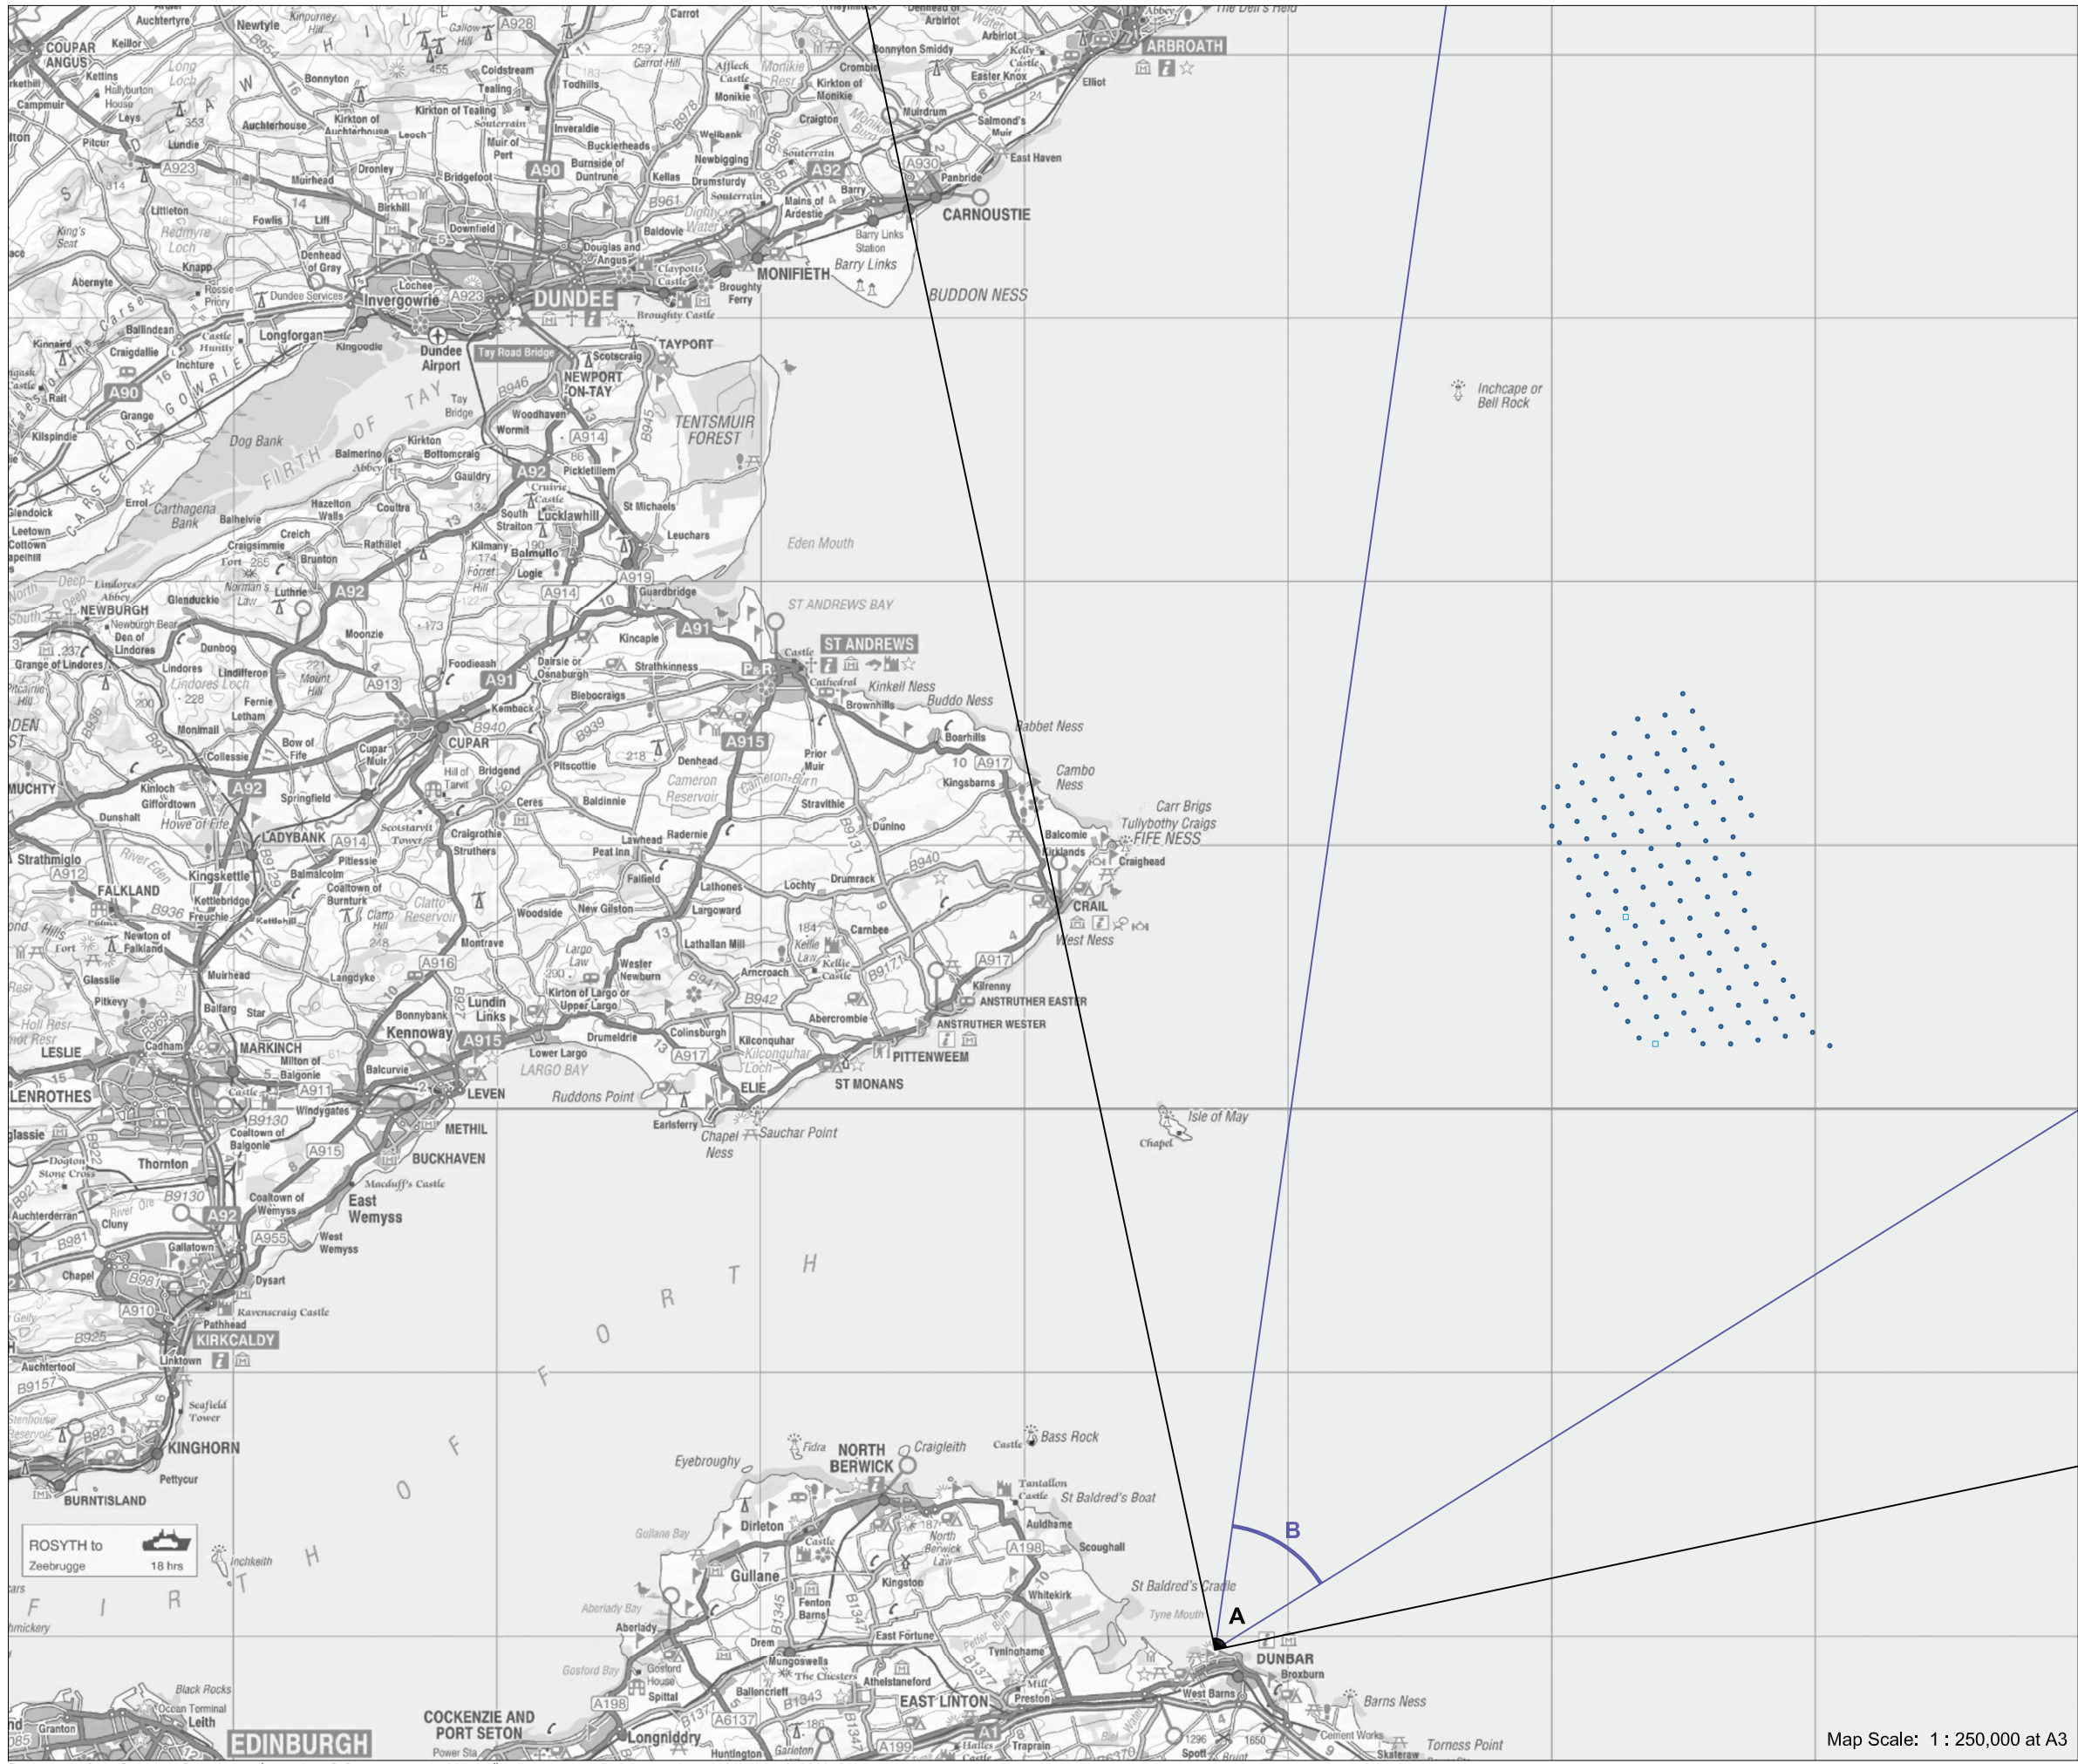

## ► Viewpoint 18A Dunbar

### Viewpoint Location

OS Reference:	367102, 679370
Terrain height AOD (from model) :	10 m

### Neart na Gaoithe Offshore Wind Farm

Distance to the nearest turbine:	28,223 m
Potential No of turbine hubs visible:	128
Potential No of turbine tips visible:	128

### Photography information

Date:	16th June 2011
Time:	16:15
Camera type:	Nikon D7000
Focal length:	35 mm
Equivalent Focal length:	52 mm

Figure 21.24.1a

Map Scale: 1 : 250,000 at A3

Reproduced from Ordnance Survey digital map data © Crown copyright 2011. All rights reserved. Licence numbers 100047514, 0100031673.