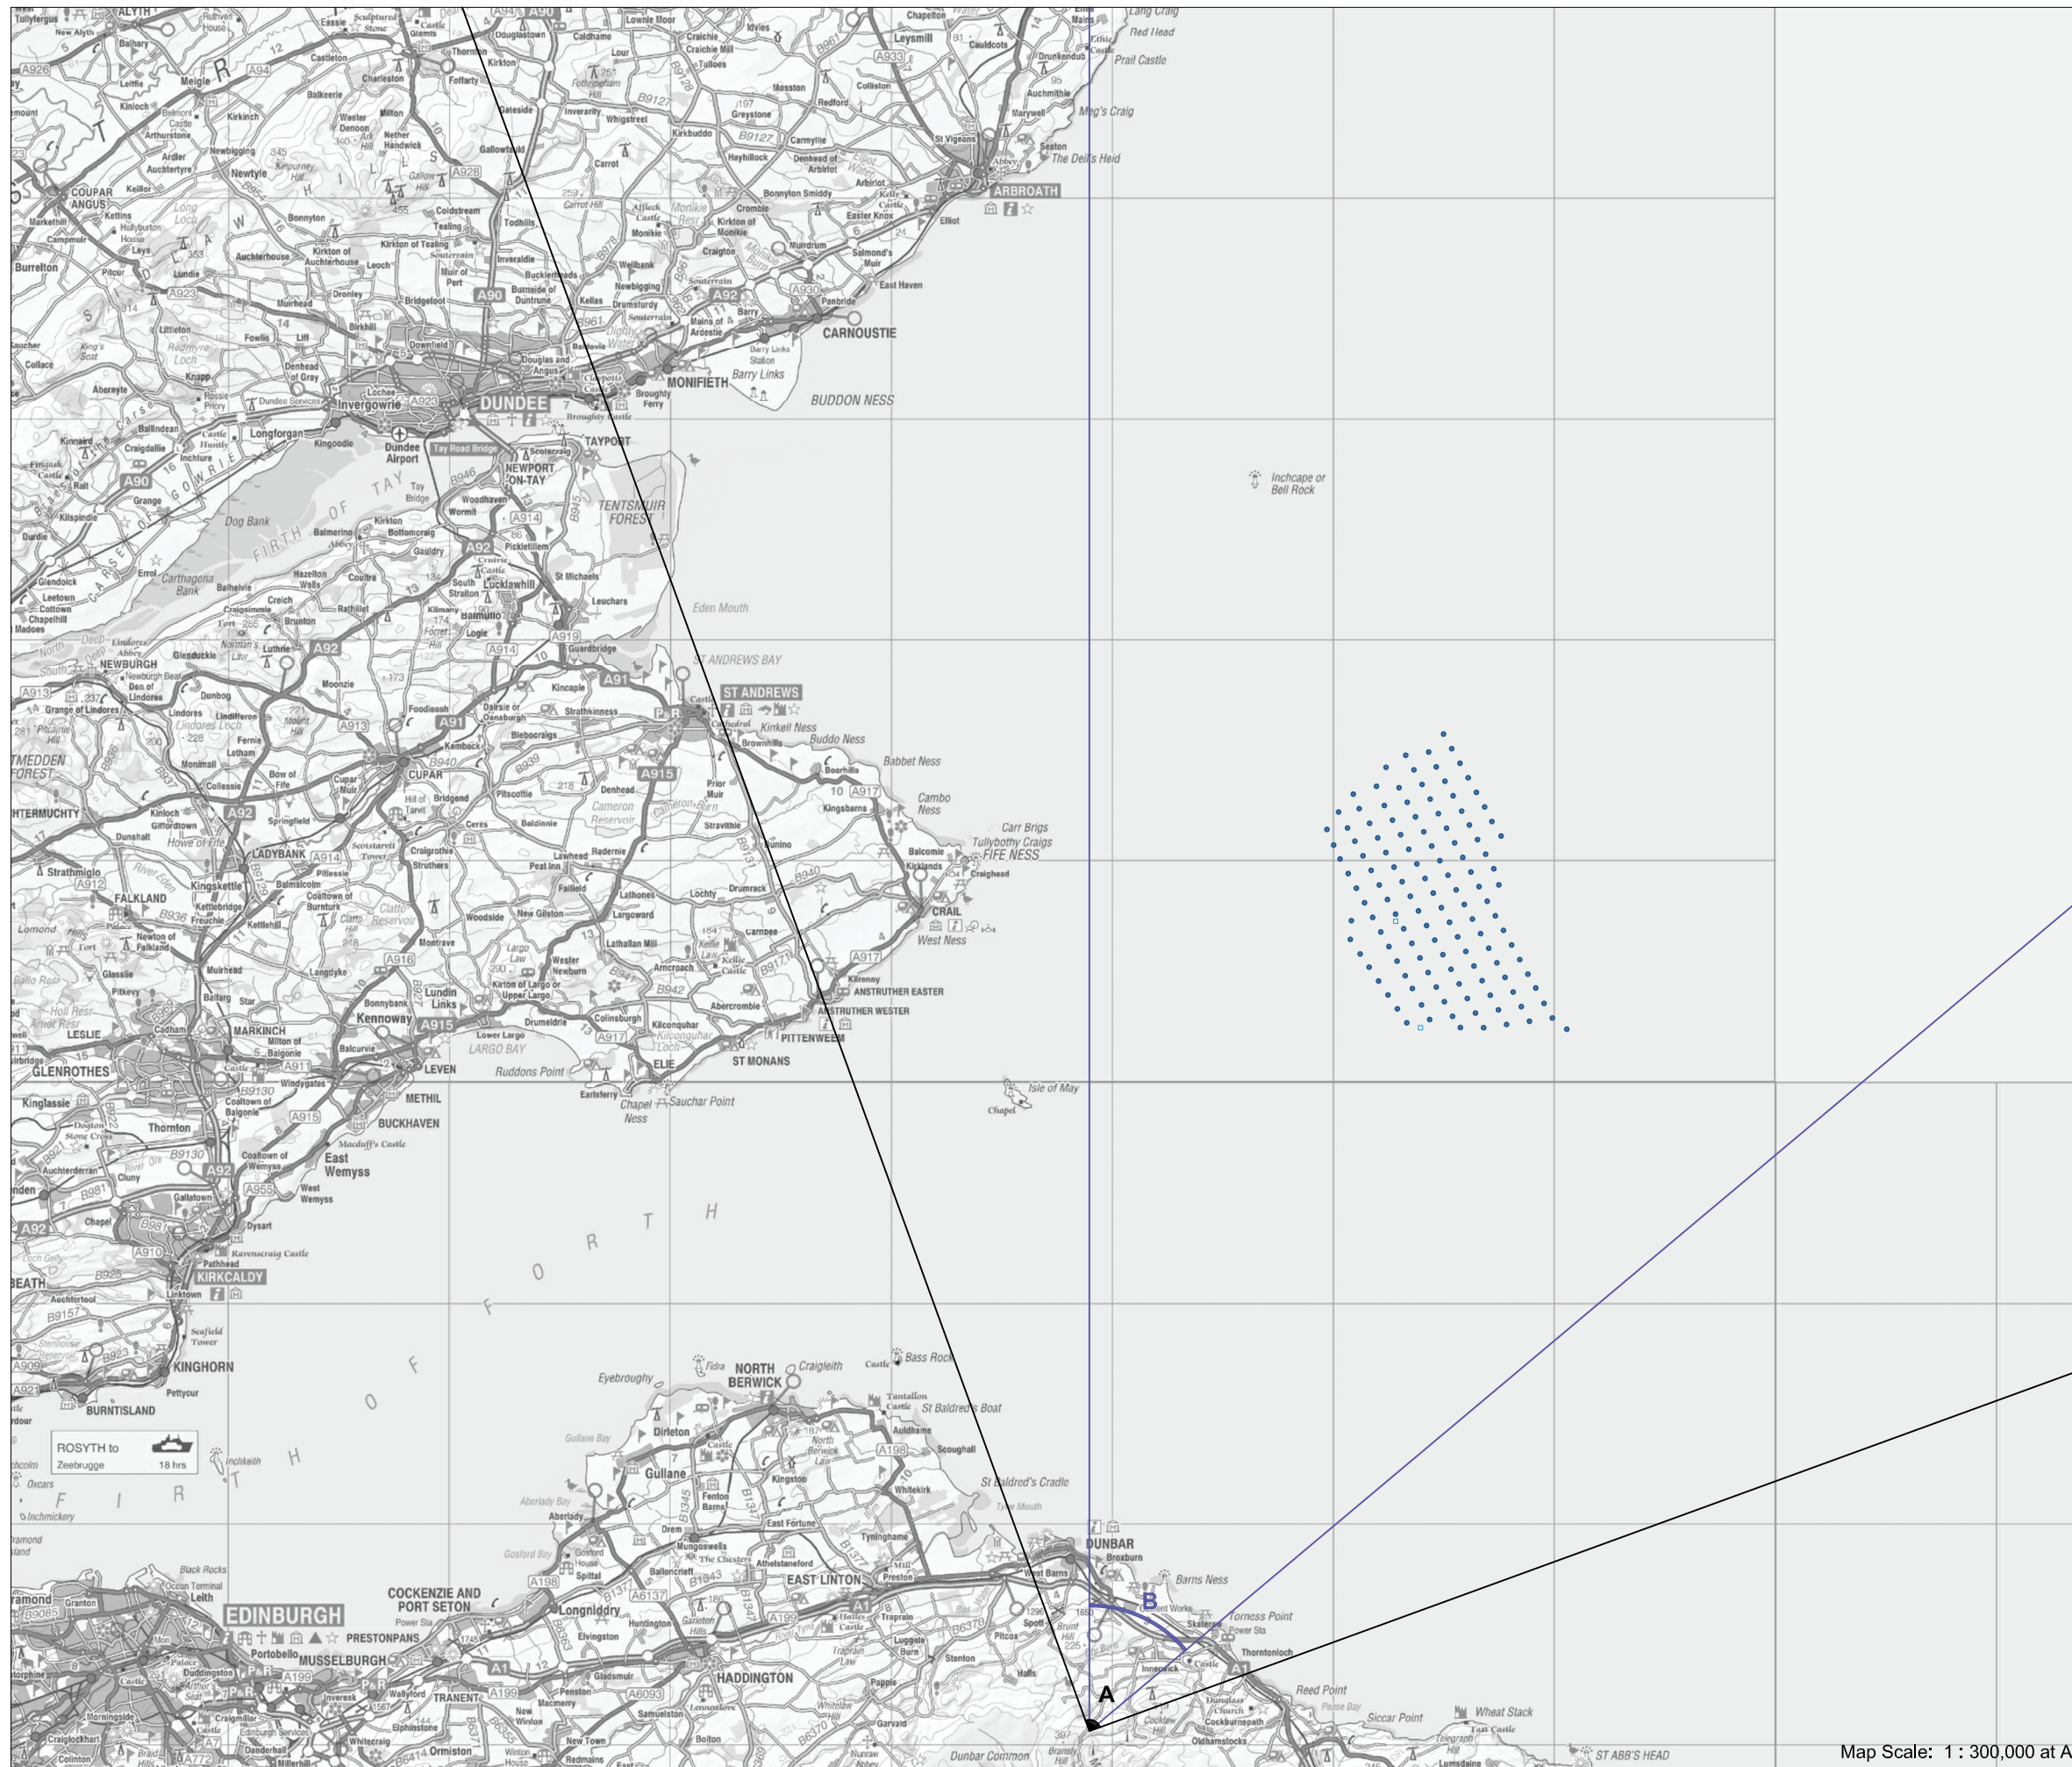

Neart na Gaoithe Offshore Wind Farm

► Viewpoint 19A West Steel

Viewpoint Location

OS Reference:	368820, 670537
Terrain height AOD (from model) :	342 m

Neart na Gaoithe Offshore Wind Farm

Distance to the nearest turbine:	35,101 m
Potential No of turbine hubs visible:	128
Potential No of turbine tips visible:	128

Photography information

Date:	27th July 2011
Time:	14:30
Camera type:	Nikon D7000
Focal length:	35 mm
Equivalent Focal length:	52 mm

Figure 21.25.1a

Map Scale: 1 : 300,000 at A3