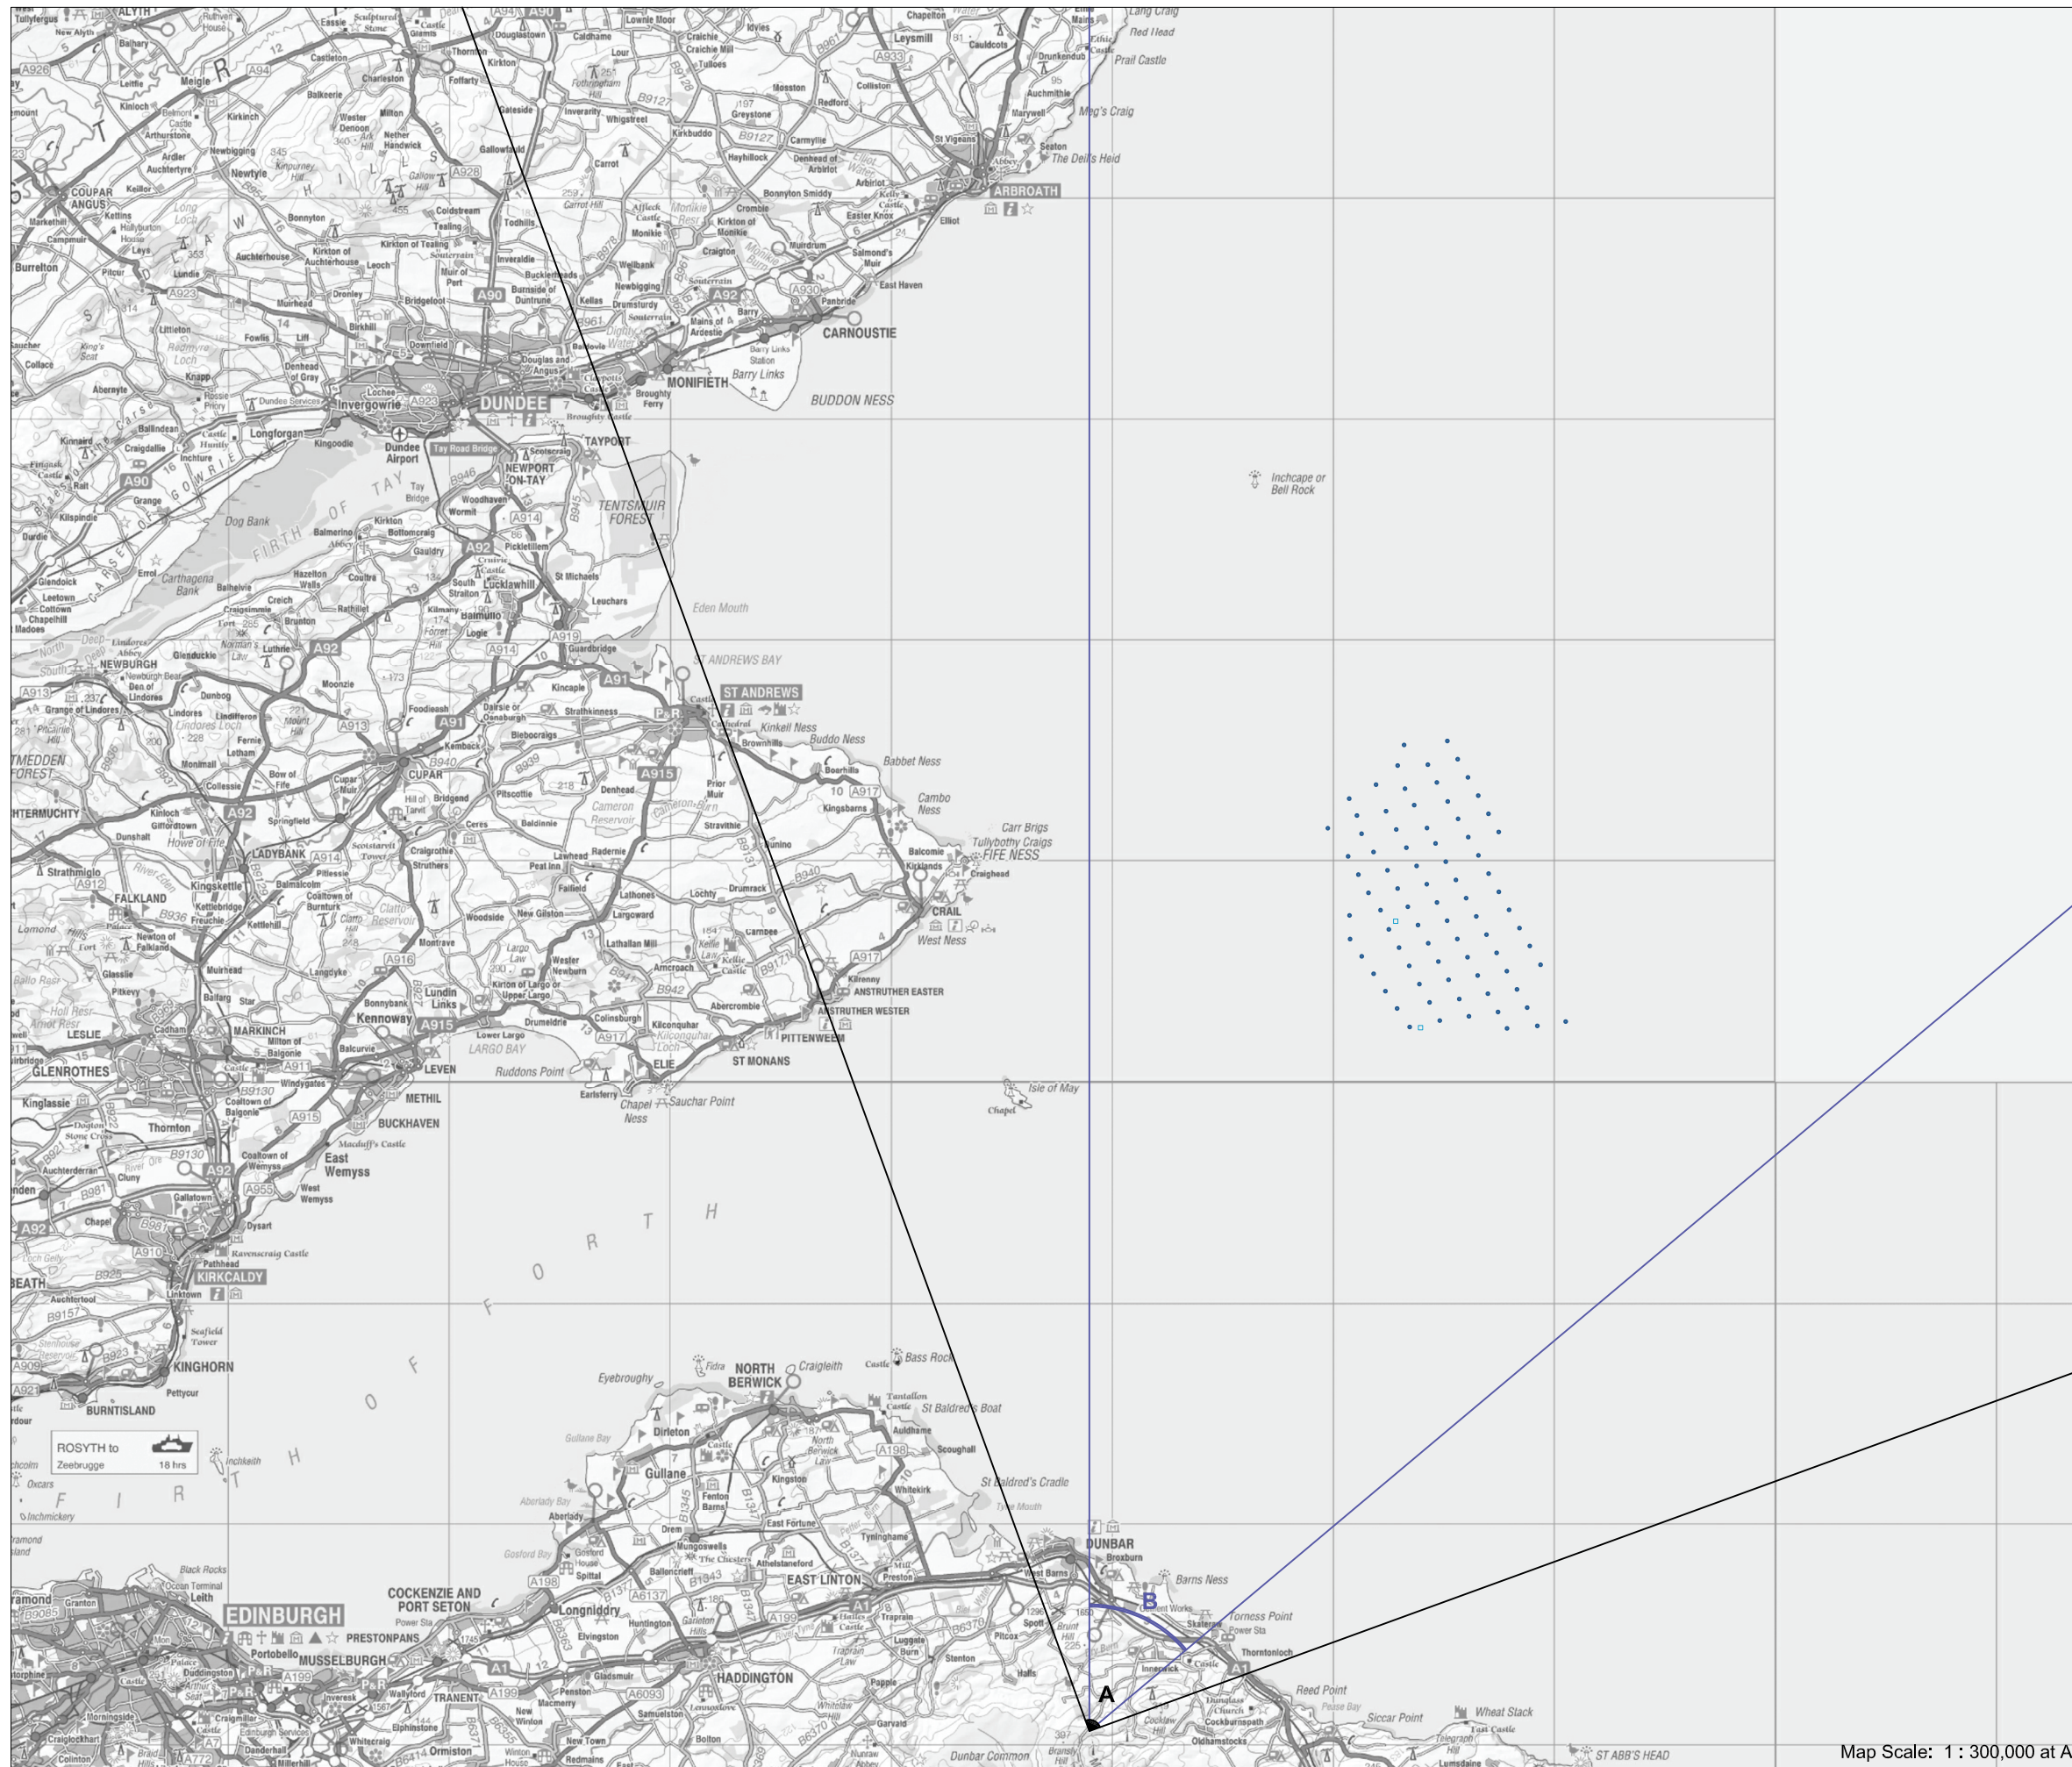

Neart na Gaoithe Offshore Wind Farm

► Viewpoint 19B West Steel

Viewpoint Location

OS Reference:	368820, 670537
Terrain height AOD (from model) :	342 m

Neart na Gaoithe Offshore Wind Farm

Distance to the nearest turbine:	35,101 m
Potential No of turbine hubs visible:	128
Potential No of turbine tips visible:	128

Photography information

Date:	27th July 2011
Time:	14:30
Camera type:	Nikon D7000
Focal length:	35 mm
Equivalent Focal length:	52 mm

Figure 21.25.2a

Map Scale: 1 : 300,000 at A3