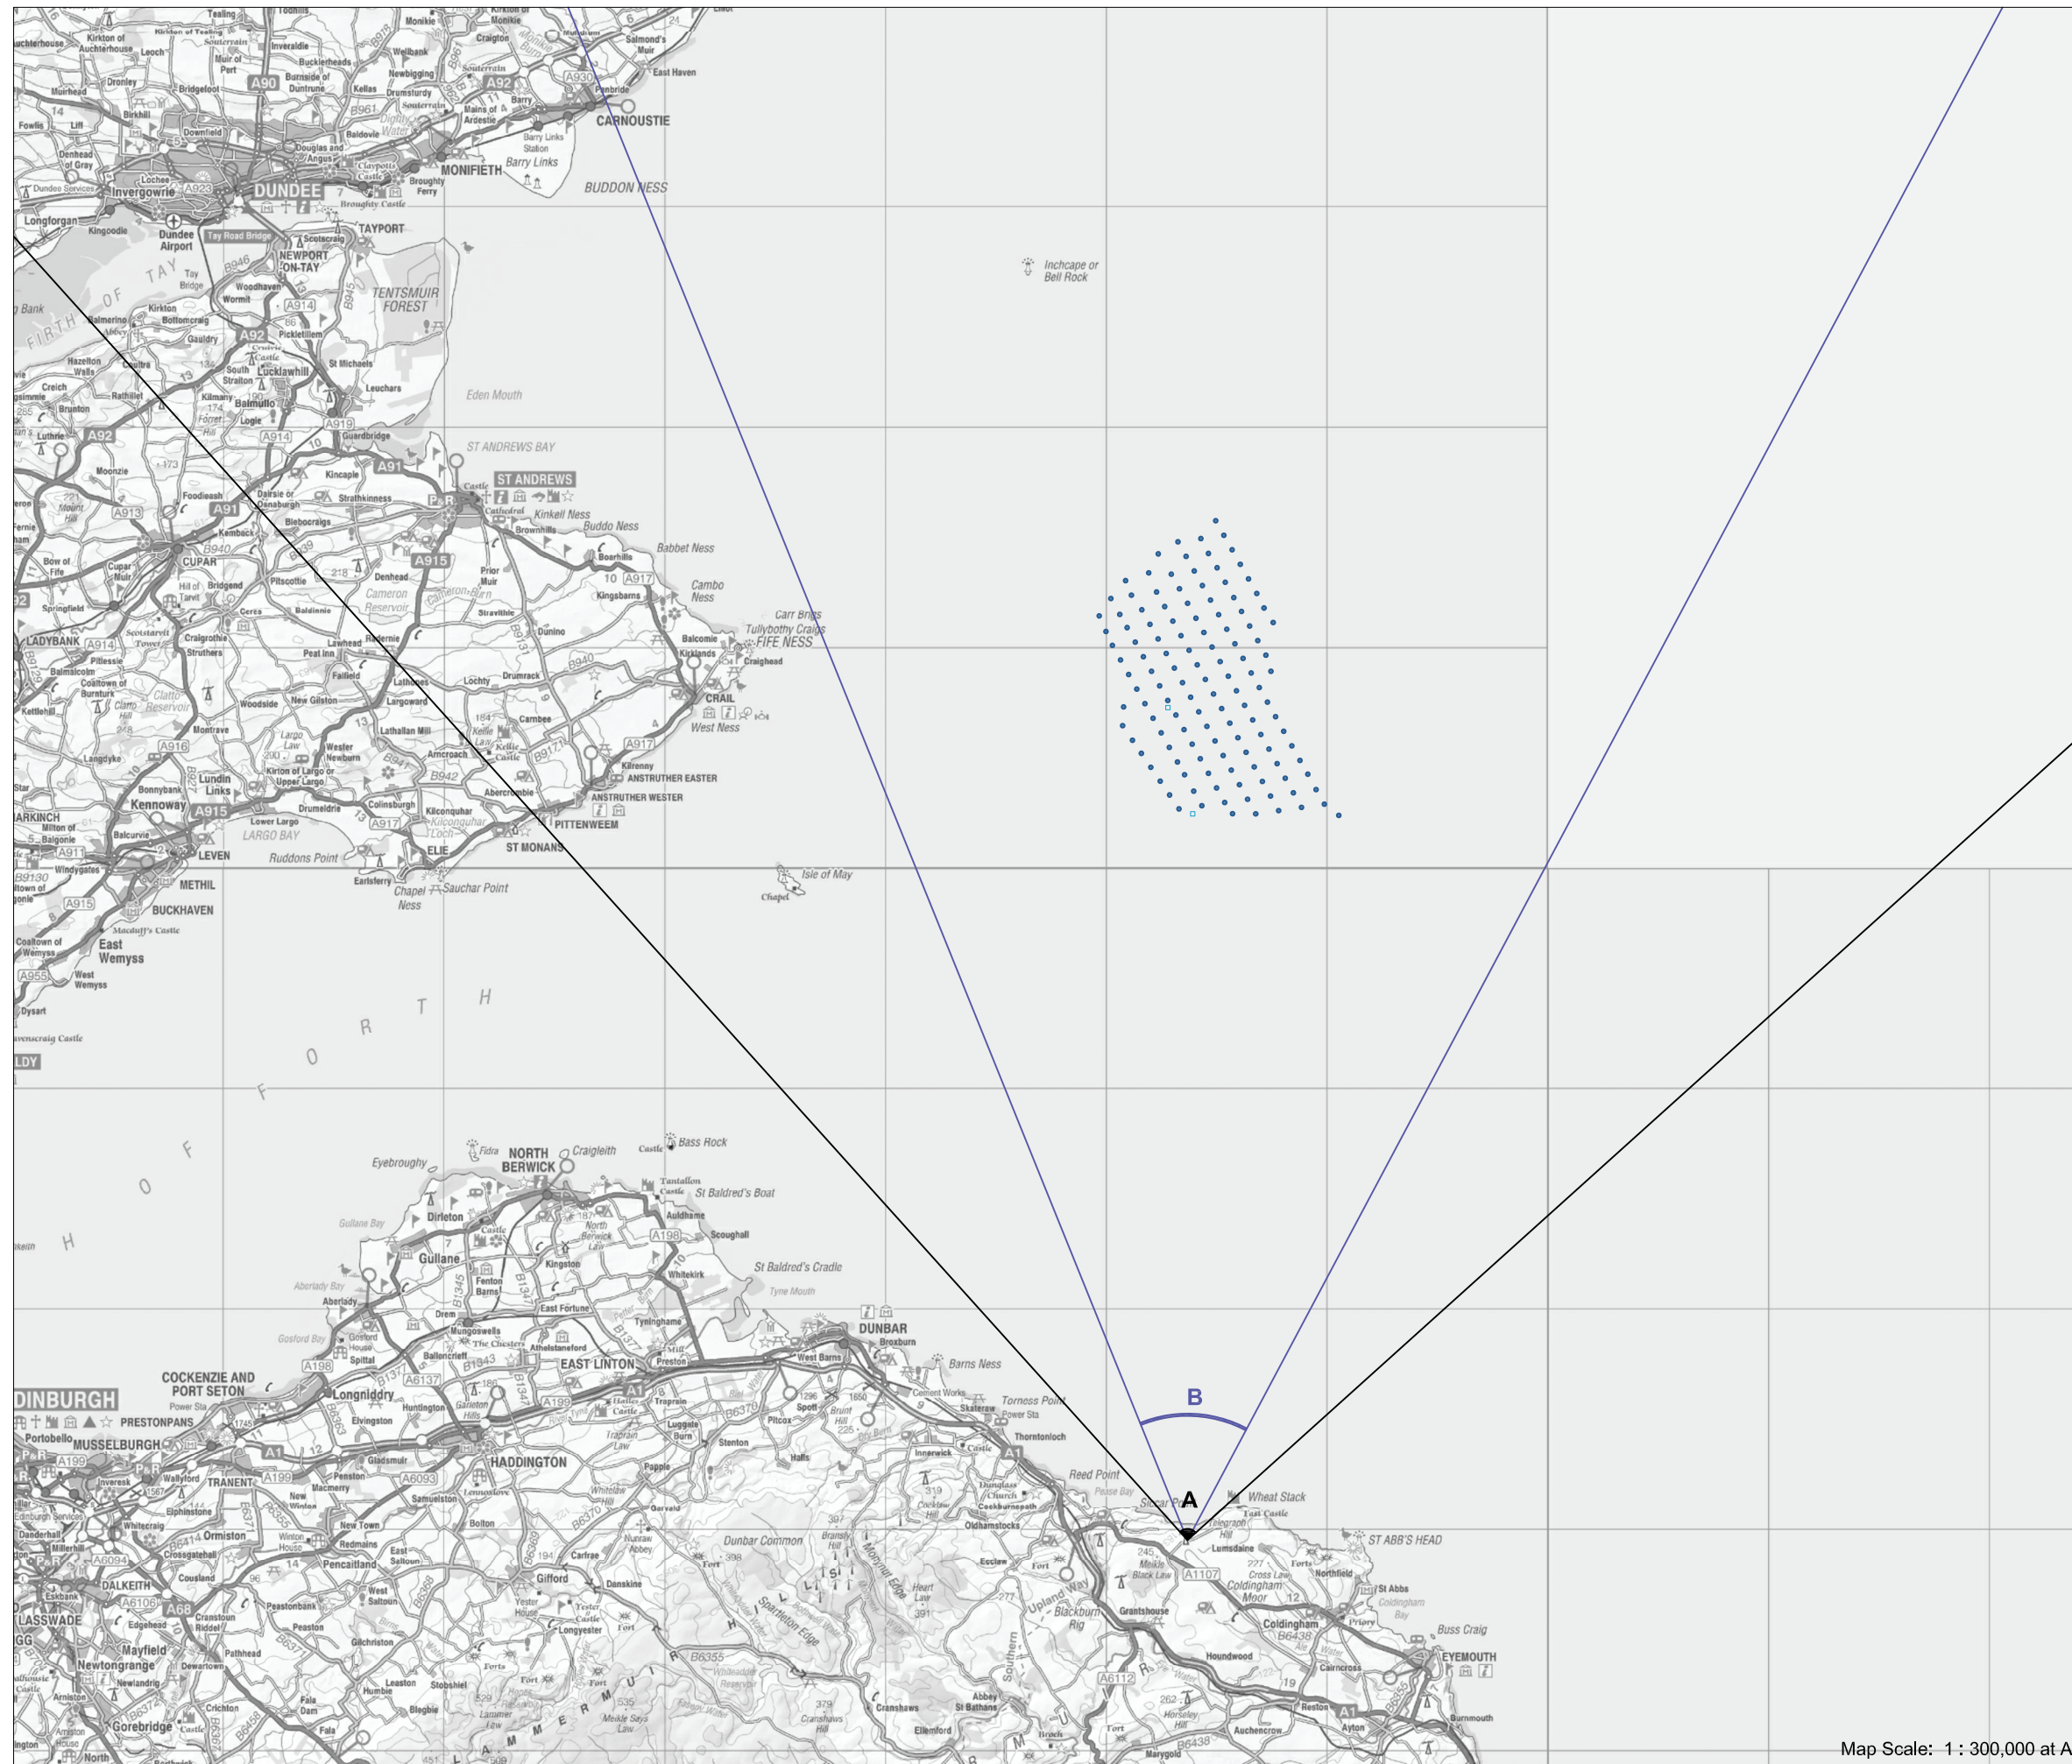

## ► Viewpoint 20A Coldingham Moor

### Viewpoint Location

OS Reference:	383563, 669442
Terrain height AOD (from model) :	217 m

### Neart na Gaoithe Offshore Wind Farm

Distance to the nearest turbine:	32,969 m
Potential No of turbine hubs visible:	128
Potential No of turbine tips visible:	128

### Photography information

Date:	19th August 2011
Time:	11:55
Camera type:	Nikon D7000
Focal length:	35 mm
Equivalent Focal length:	52 mm

Map Scale: 1 : 300,000 at A3

Figure 21.26.1a