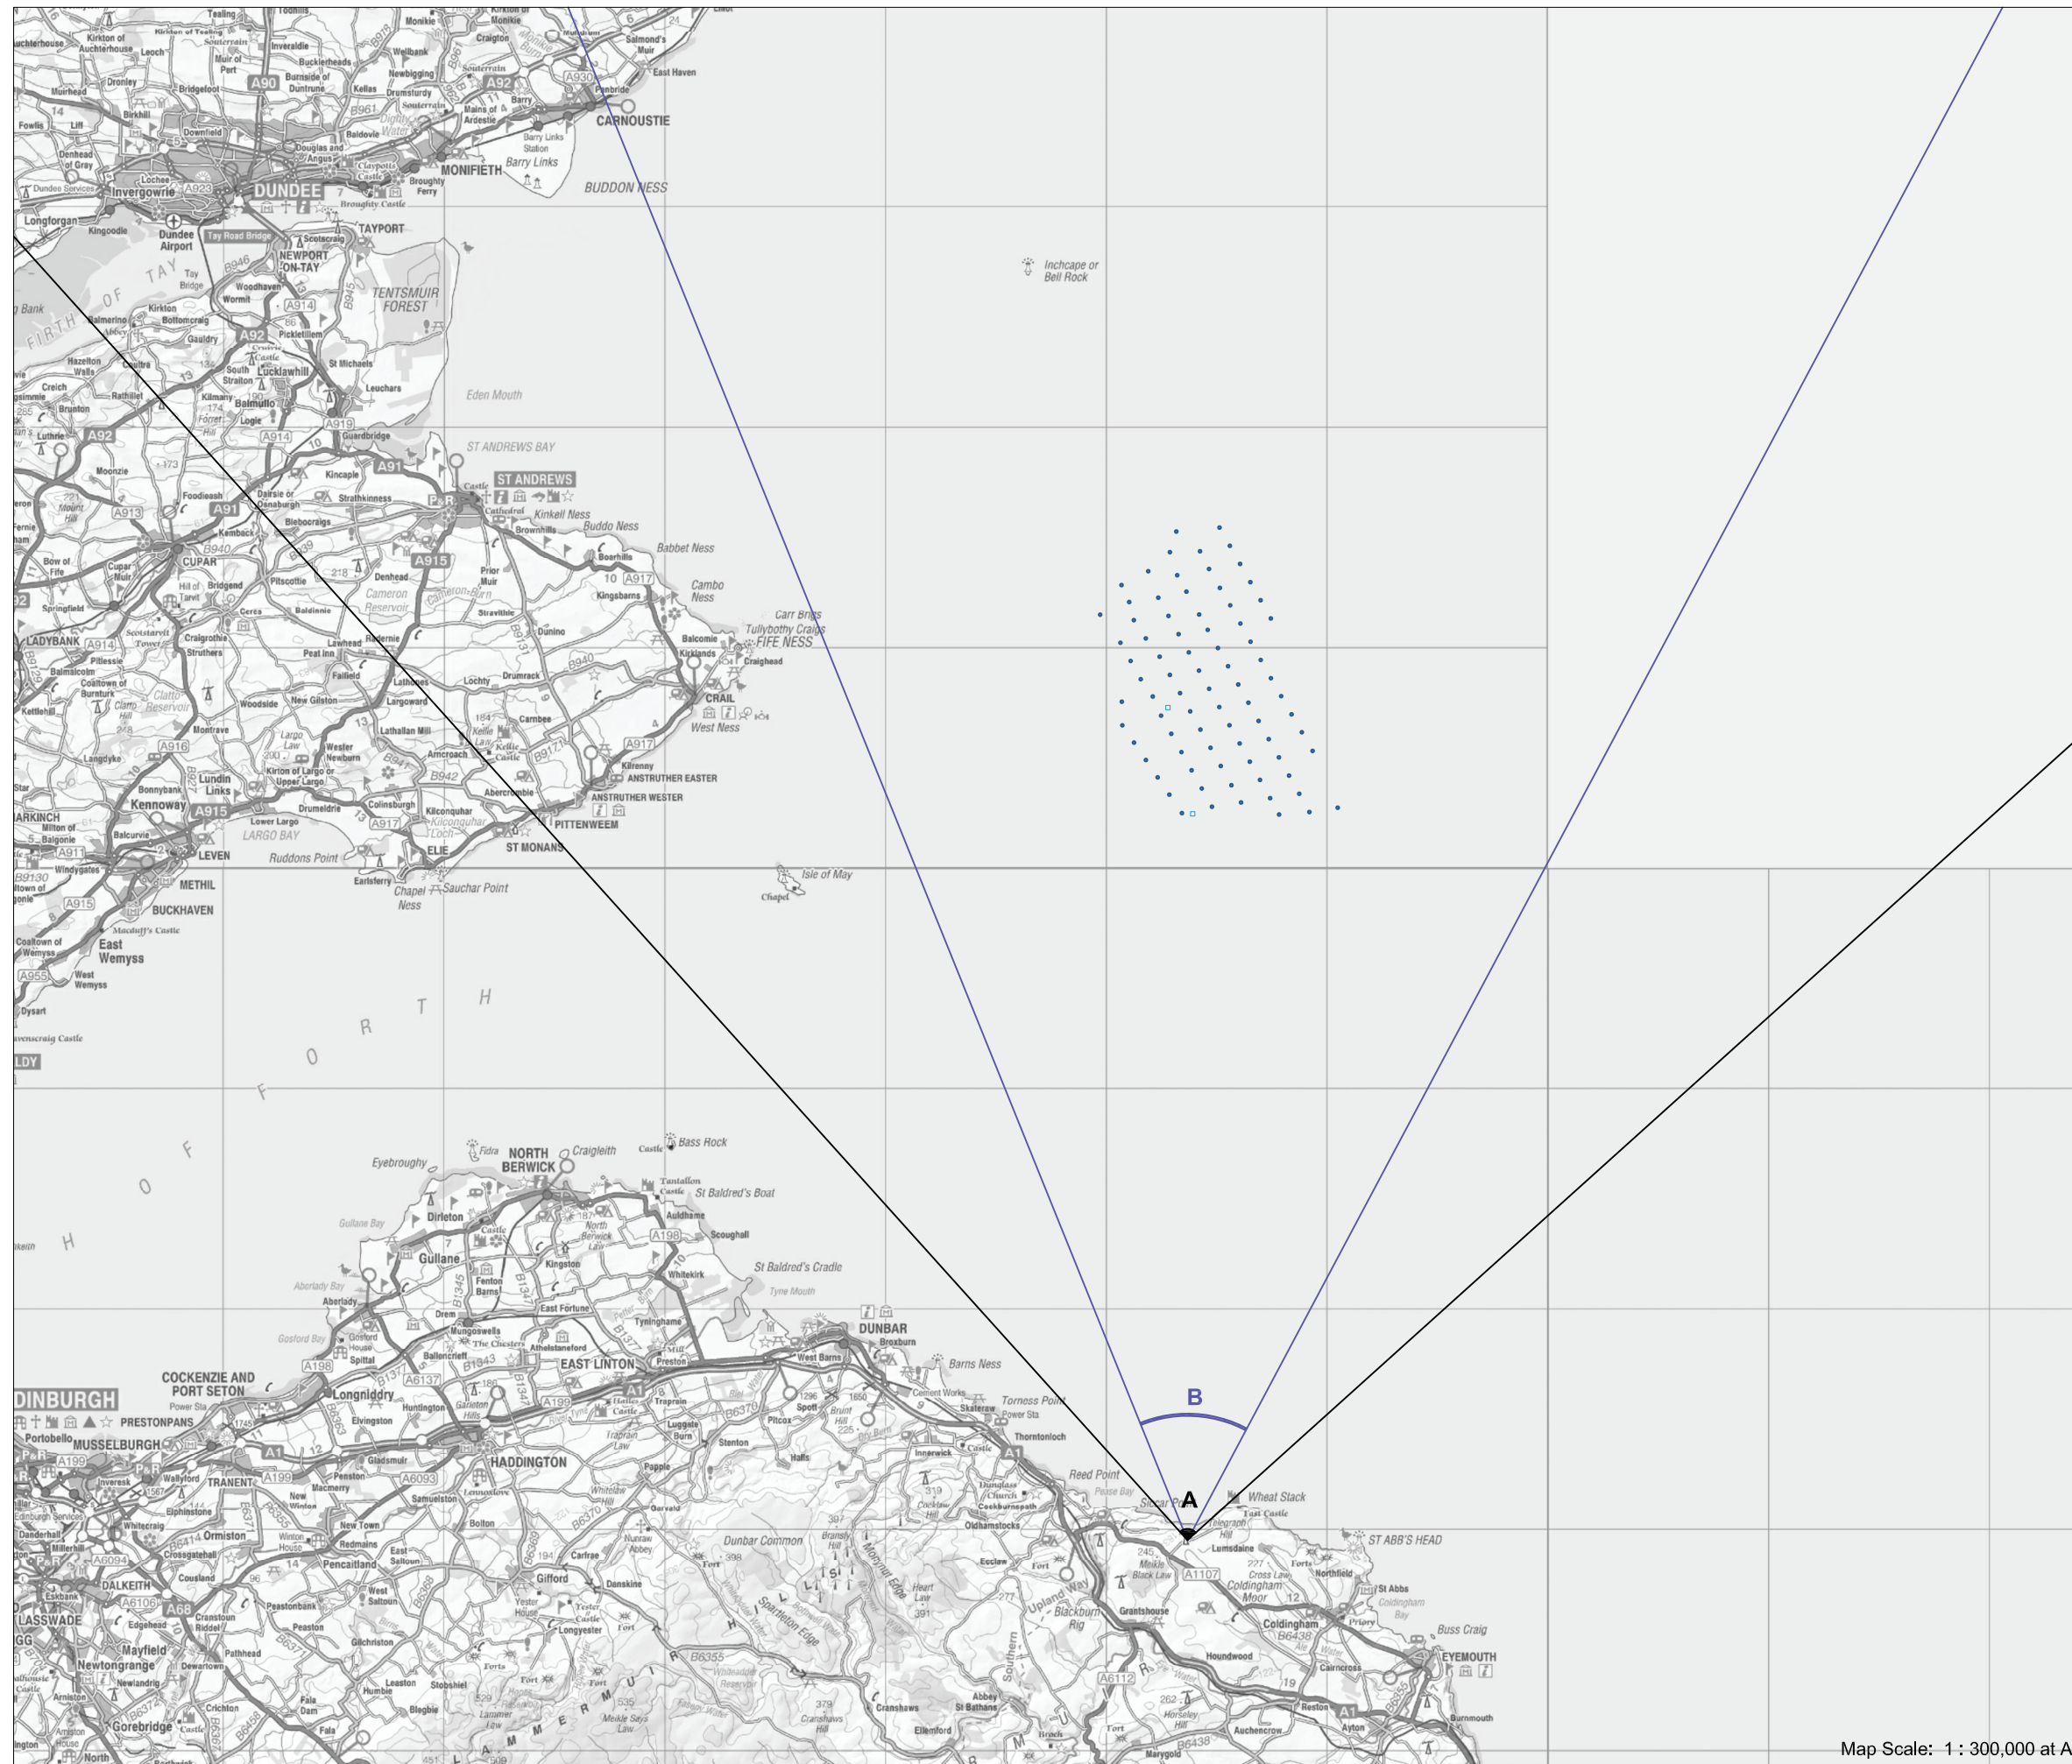

Neart na Gaoithe Offshore Wind Farm

► Viewpoint 20B Coldingham Moor

Viewpoint Location

OS Reference:	383563, 669442
Terrain height AOD (from model) :	217 m

Neart na Gaoithe Offshore Wind Farm

Distance to the nearest turbine:	32,933 m
Potential No of turbine hubs visible:	80
Potential No of turbine tips visible:	80

Photography information

Date:	19th August 2011
Time:	11:55
Camera type:	Nikon D7000
Focal length:	35 mm
Equivalent Focal length:	52 mm

Map Scale: 1 : 300,000 at A3

Figure 21.26.2a