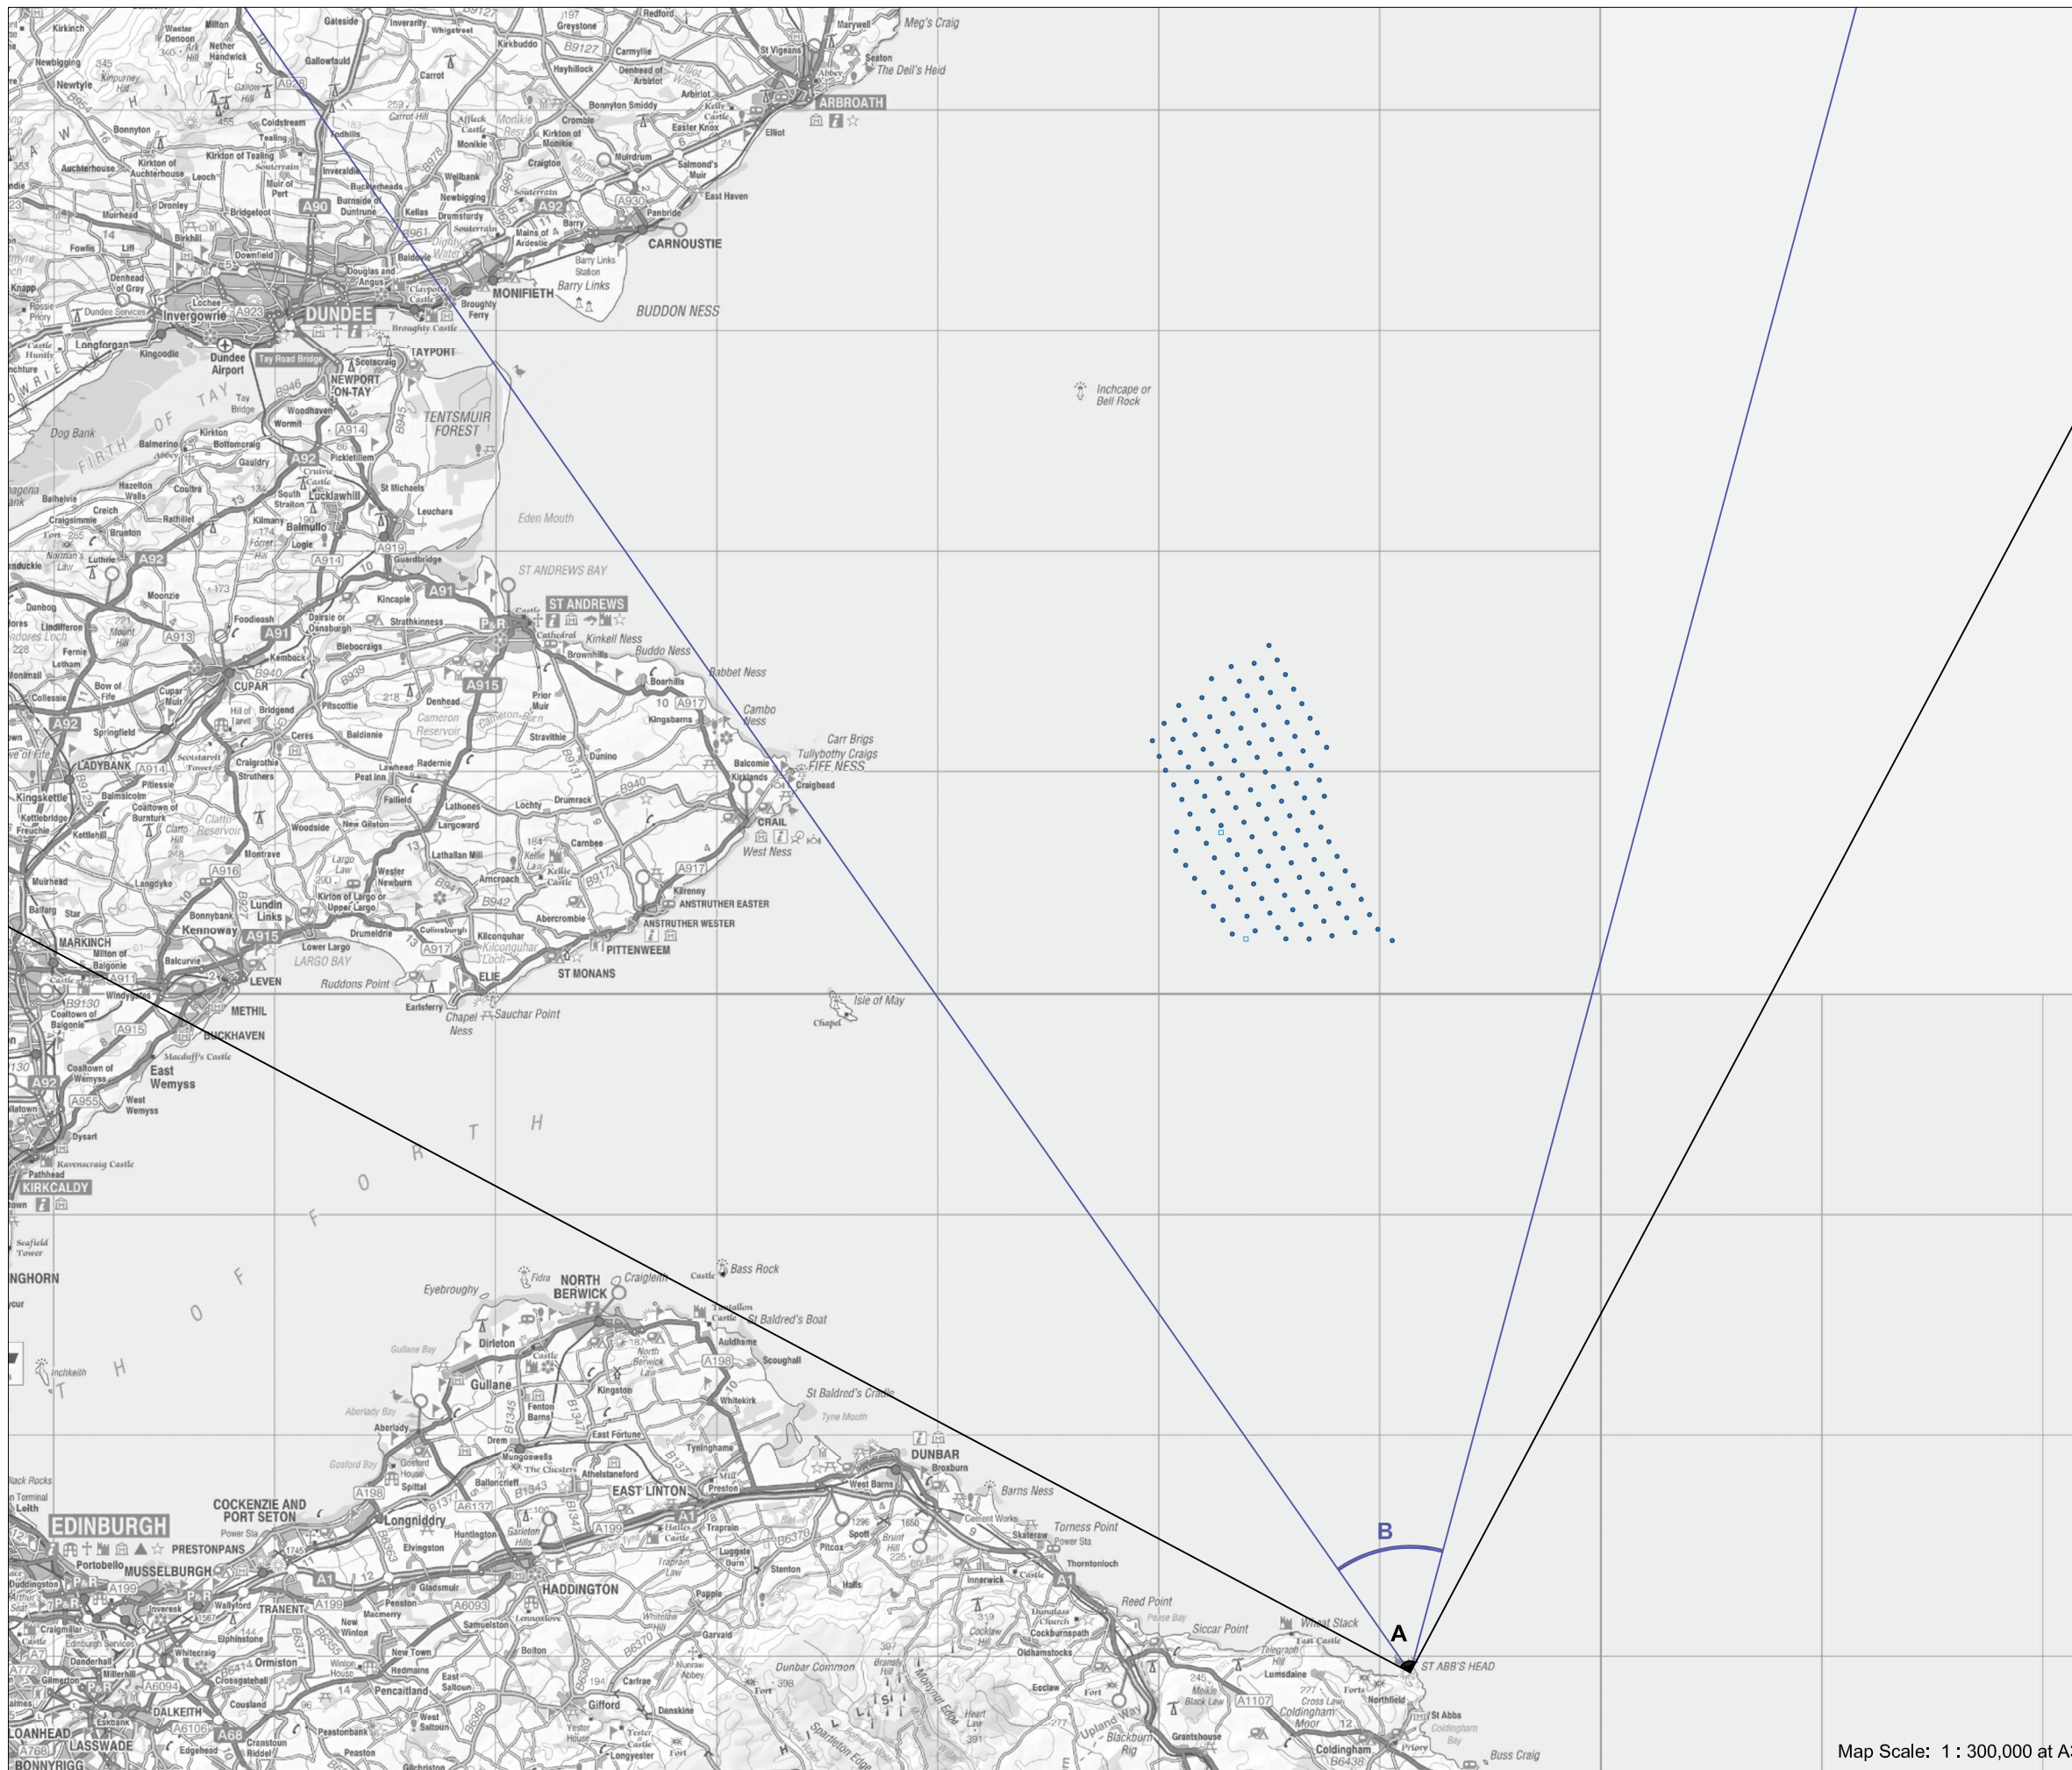

## ► Viewpoint 21A St Abb's Head

### Viewpoint Location

OS Reference:	391231,669168
Terrain height AOD (from model) :	90 m

### Neart na Gaoithe Offshore Wind Farm

Distance to the nearest turbine:	33,114 m
Potential No of turbine hubs visible:	127
Potential No of turbine tips visible:	127

### Photography information

Date:	27th July 2011
Time:	13:15
Camera type:	Nikon D7000
Focal length:	35 mm
Equivalent Focal length:	52 mm

Figure 21.27.1a

Map Scale: 1 : 300,000 at A3