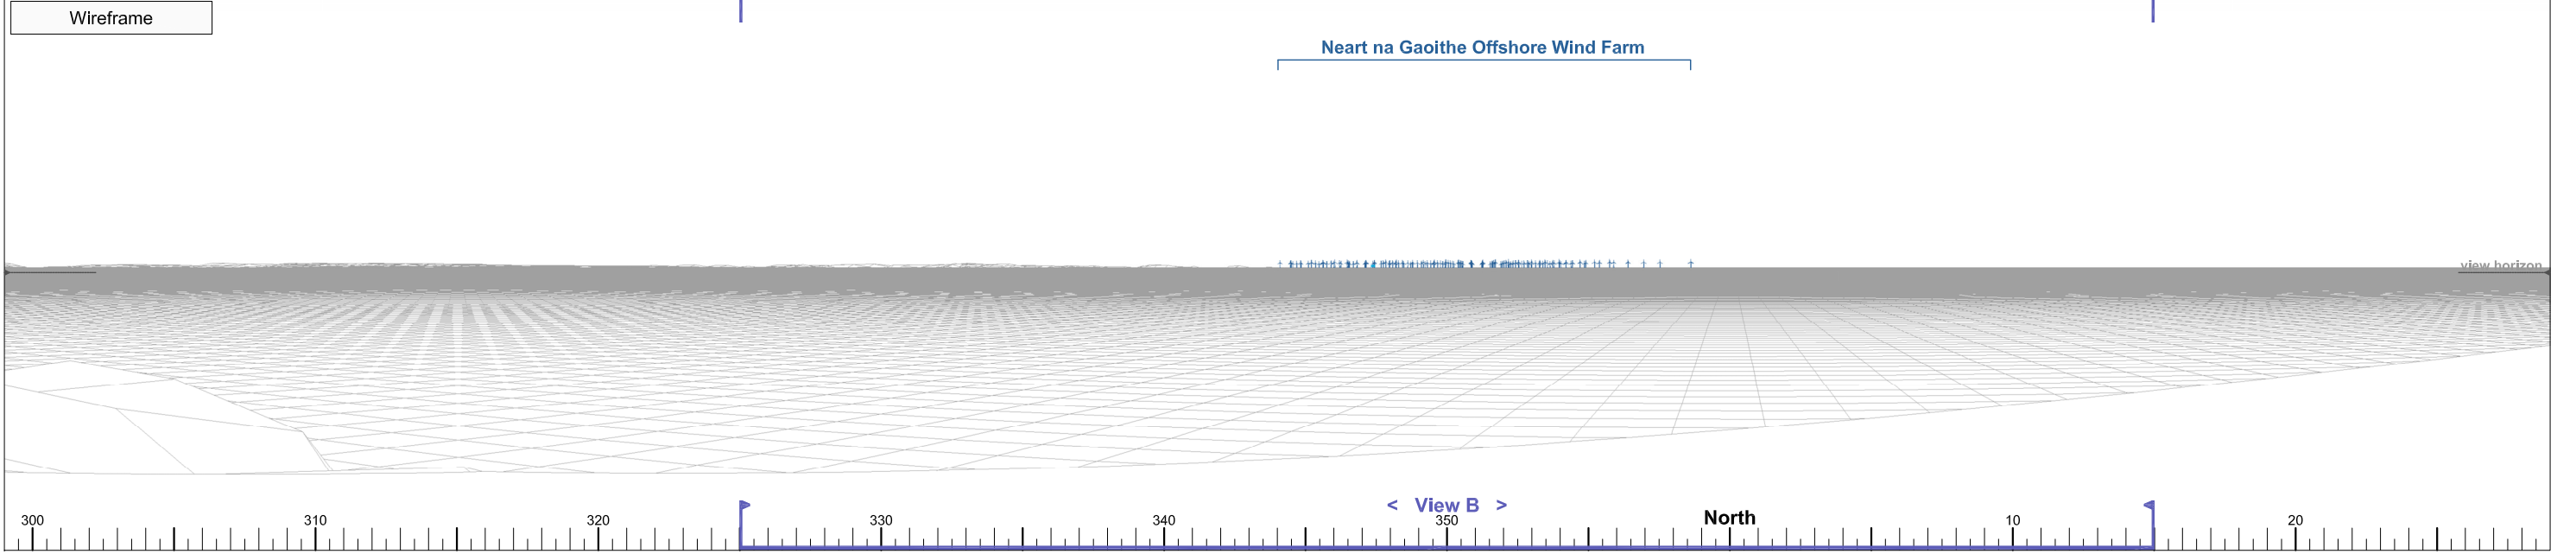

Photograph

Wireframe

Photomontage

► Viewpoint 21A St Abb's Head

View A

Bearing to centre of view:

344°

Horizontal field of view:

90°

Recommended viewing distance at A3:

25 cm

Figure 21.27.1b